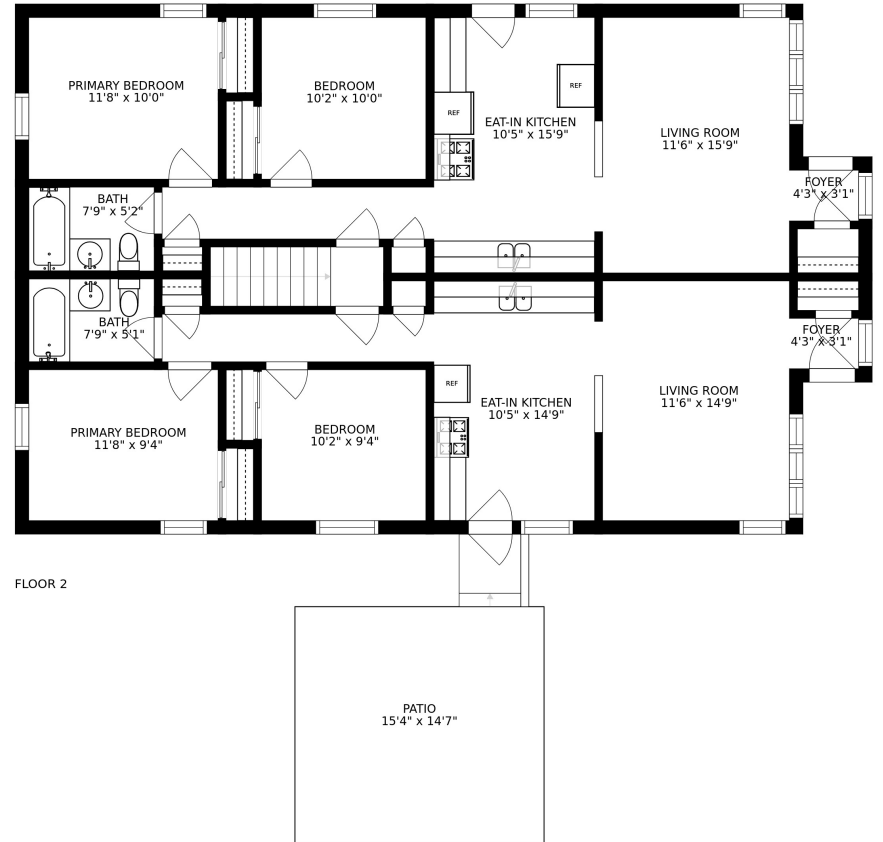

FLOOR 1

FLOOR 2

SIZES AND DIMENSIONS ARE APPROXIMATE, ACTUAL MAY VARY.

SIZES AND DIMENSIONS ARE APPROXIMATE, ACTUAL MAY VARY.

BASEMENT  
51'1" x 14'2"

STORAGE  
23'3" x 13'6"

RECREATION ROOM  
23'0" x 13'4"

SIZES AND DIMENSIONS ARE APPROXIMATE, ACTUAL MAY VARY.