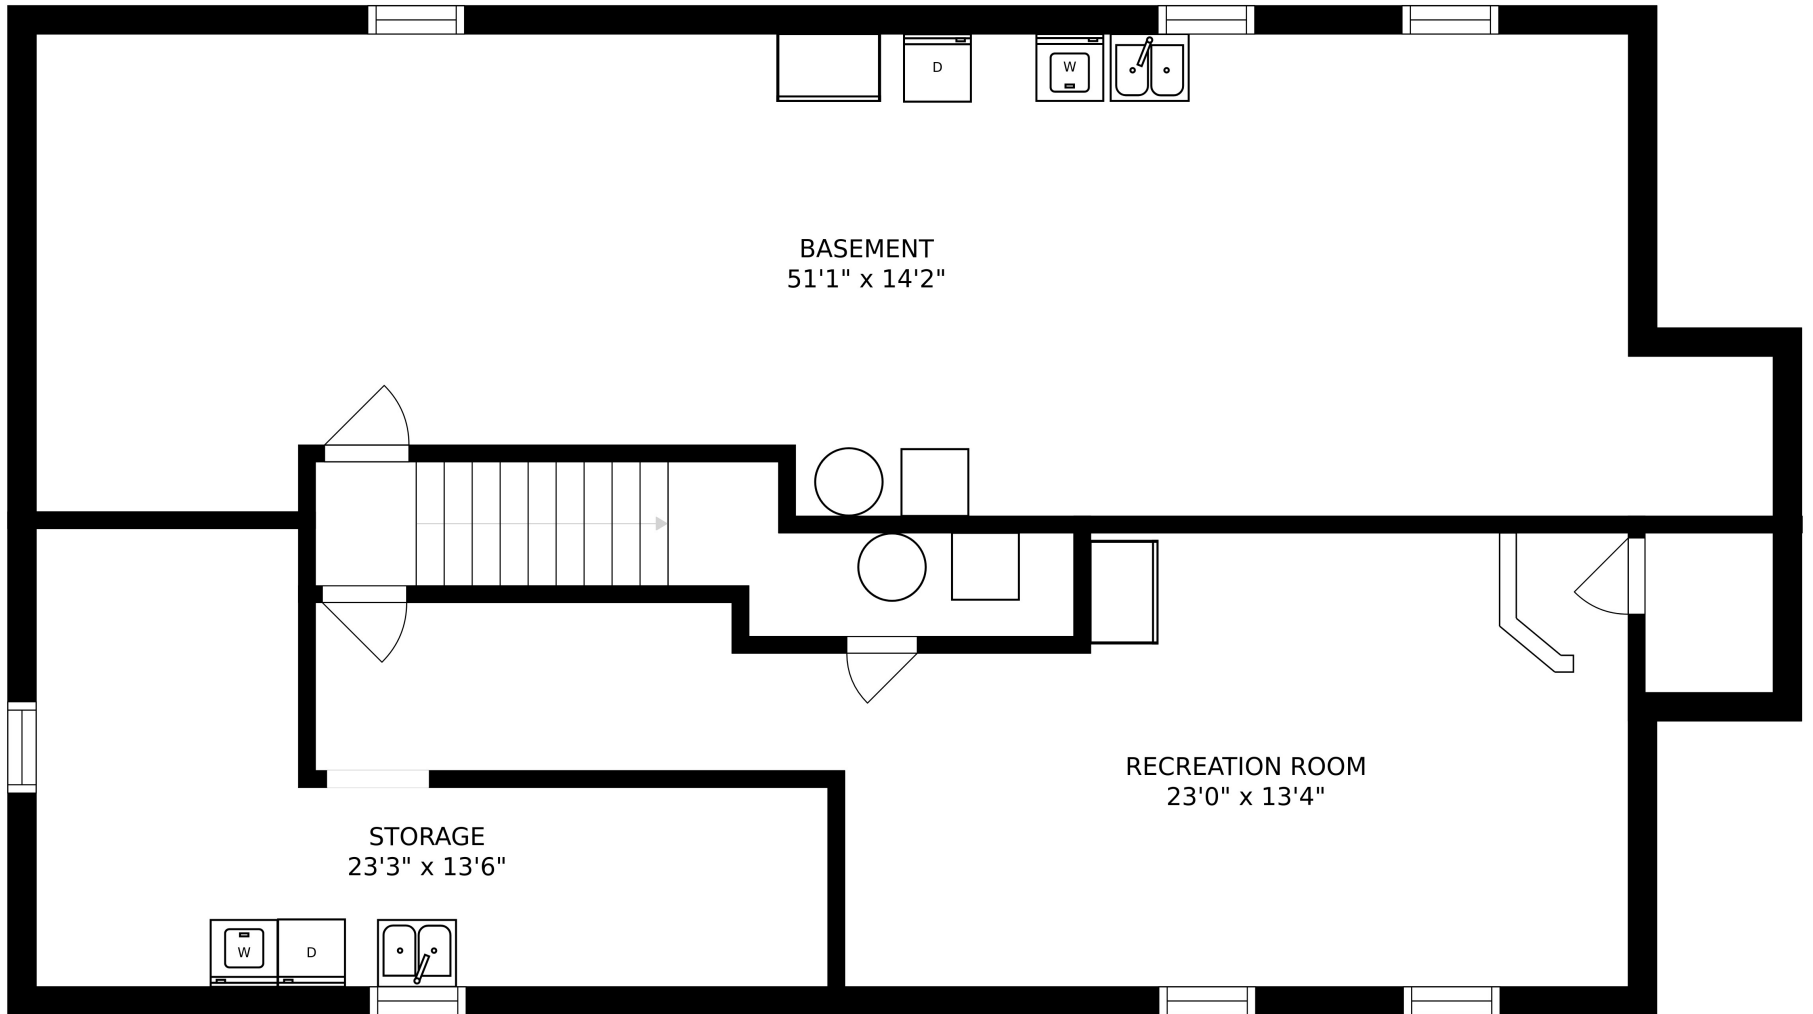

FLOOR 1

FLOOR 2

SIZES AND DIMENSIONS ARE APPROXIMATE, ACTUAL MAY VARY.

SIZES AND DIMENSIONS ARE APPROXIMATE, ACTUAL MAY VARY.

BASEMENT  
51'1" x 14'2"

STORAGE  
23'3" x 13'6"

RECREATION ROOM  
23'0" x 13'4"

SIZES AND DIMENSIONS ARE APPROXIMATE, ACTUAL MAY VARY.