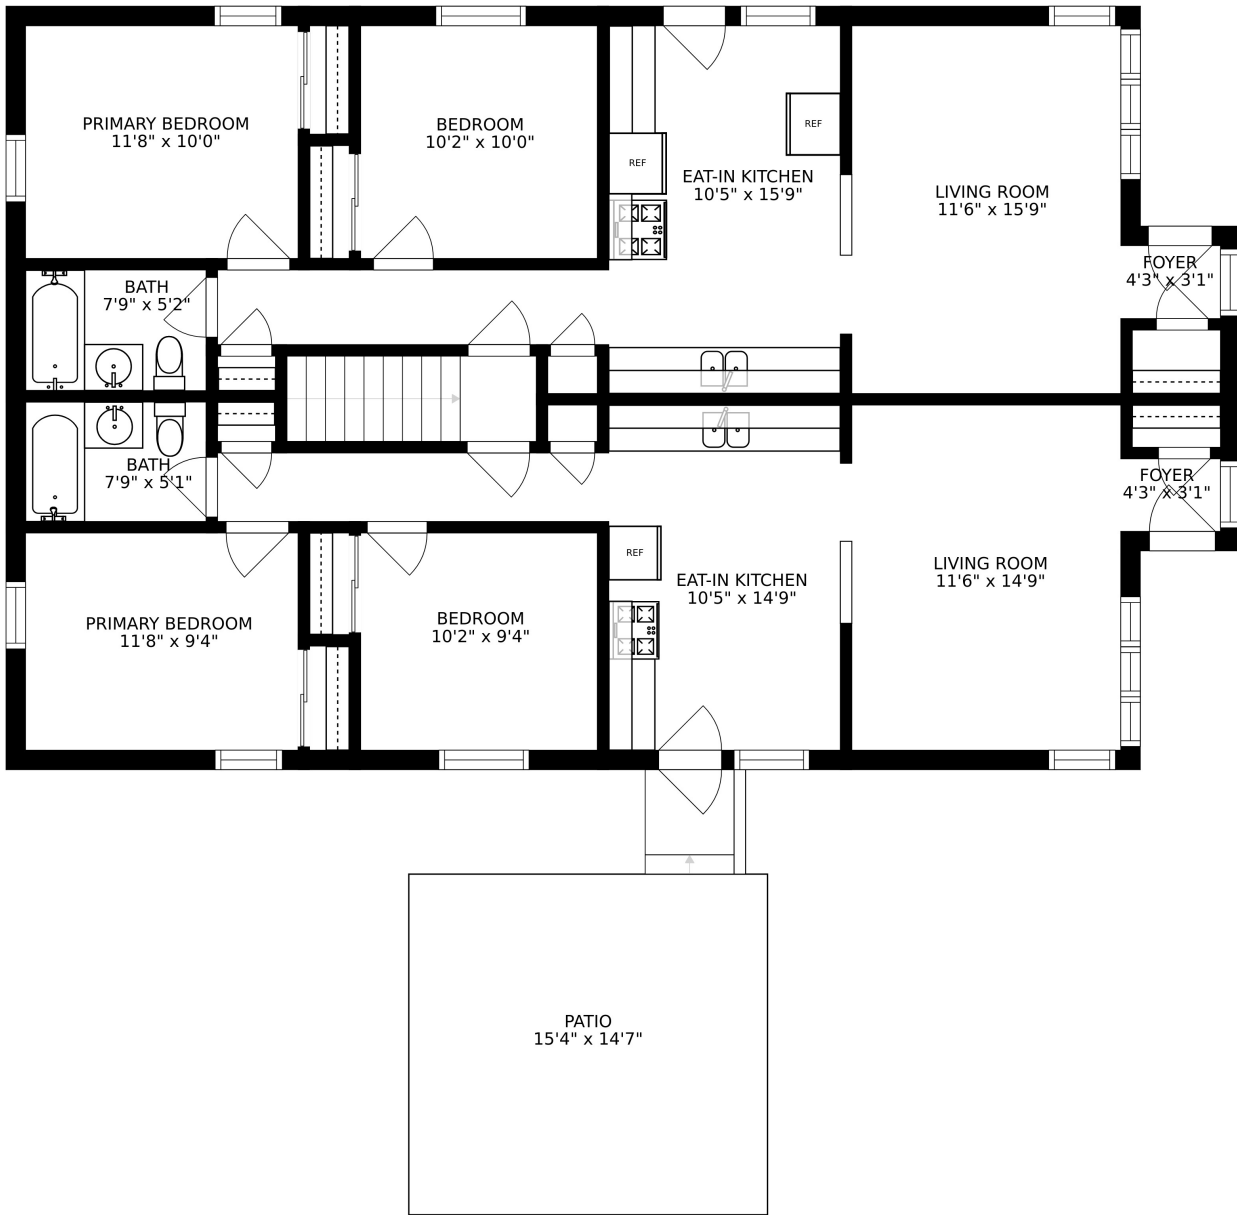

FLOOR 1

FLOOR 2

SIZES AND DIMENSIONS ARE APPROXIMATE, ACTUAL MAY VARY.

SIZES AND DIMENSIONS ARE APPROXIMATE, ACTUAL MAY VARY.

BASEMENT  
51'1" x 14'2"

STORAGE  
23'3" x 13'6"

RECREATION ROOM  
23'0" x 13'4"

SIZES AND DIMENSIONS ARE APPROXIMATE, ACTUAL MAY VARY.