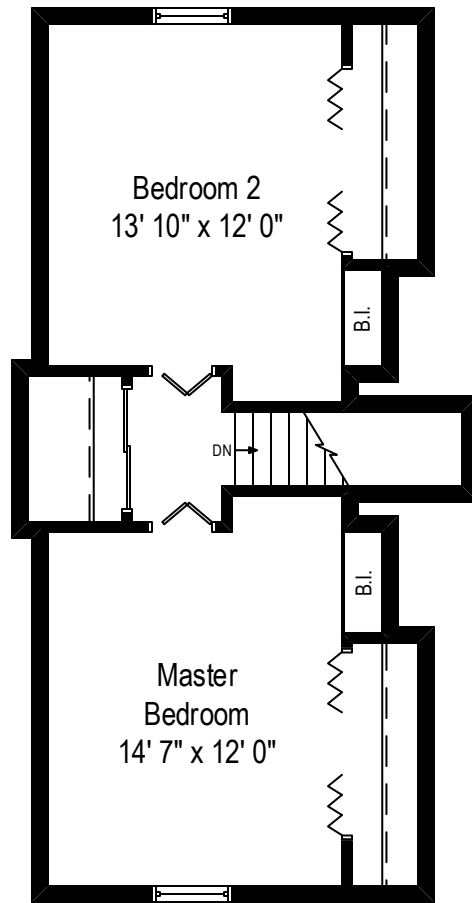

4852 N. Merrimac – Chicago, IL 60630

First Level

4852 N. Merrimac – Chicago, IL 60630

Second Level

All dimensions are approximate. This plan is for marketing purposes only.

4852 N. Merrimac – Chicago, IL 60630

Lower Level

All dimensions are approximate. This plan is for marketing purposes only.