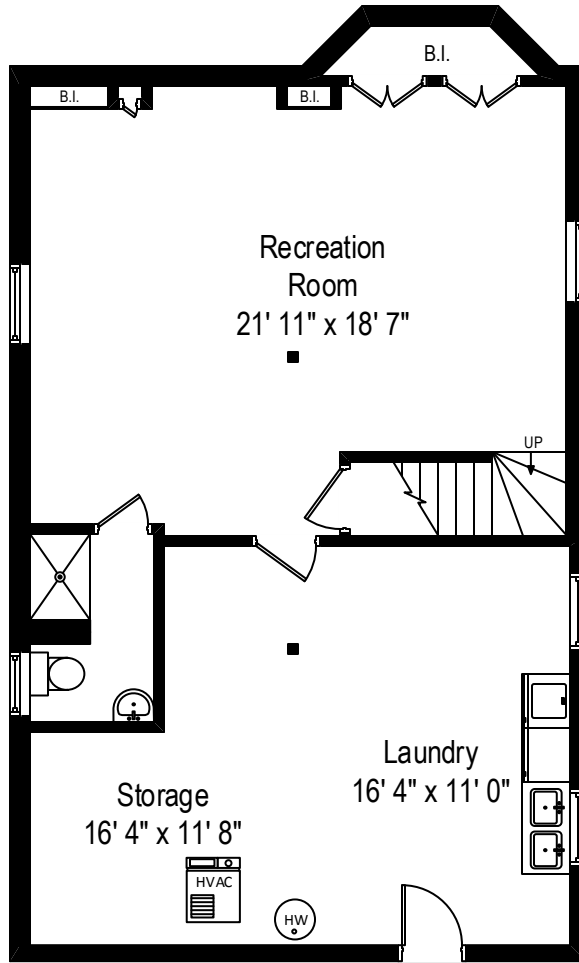

4852 N. Merrimac – Chicago, IL 60630

First Level

4852 N. Merrimac – Chicago, IL 60630

Second Level

All dimensions are approximate. This plan is for marketing purposes only.

4852 N. Merrimac – Chicago, IL 60630

Lower Level

All dimensions are approximate. This plan is for marketing purposes only.