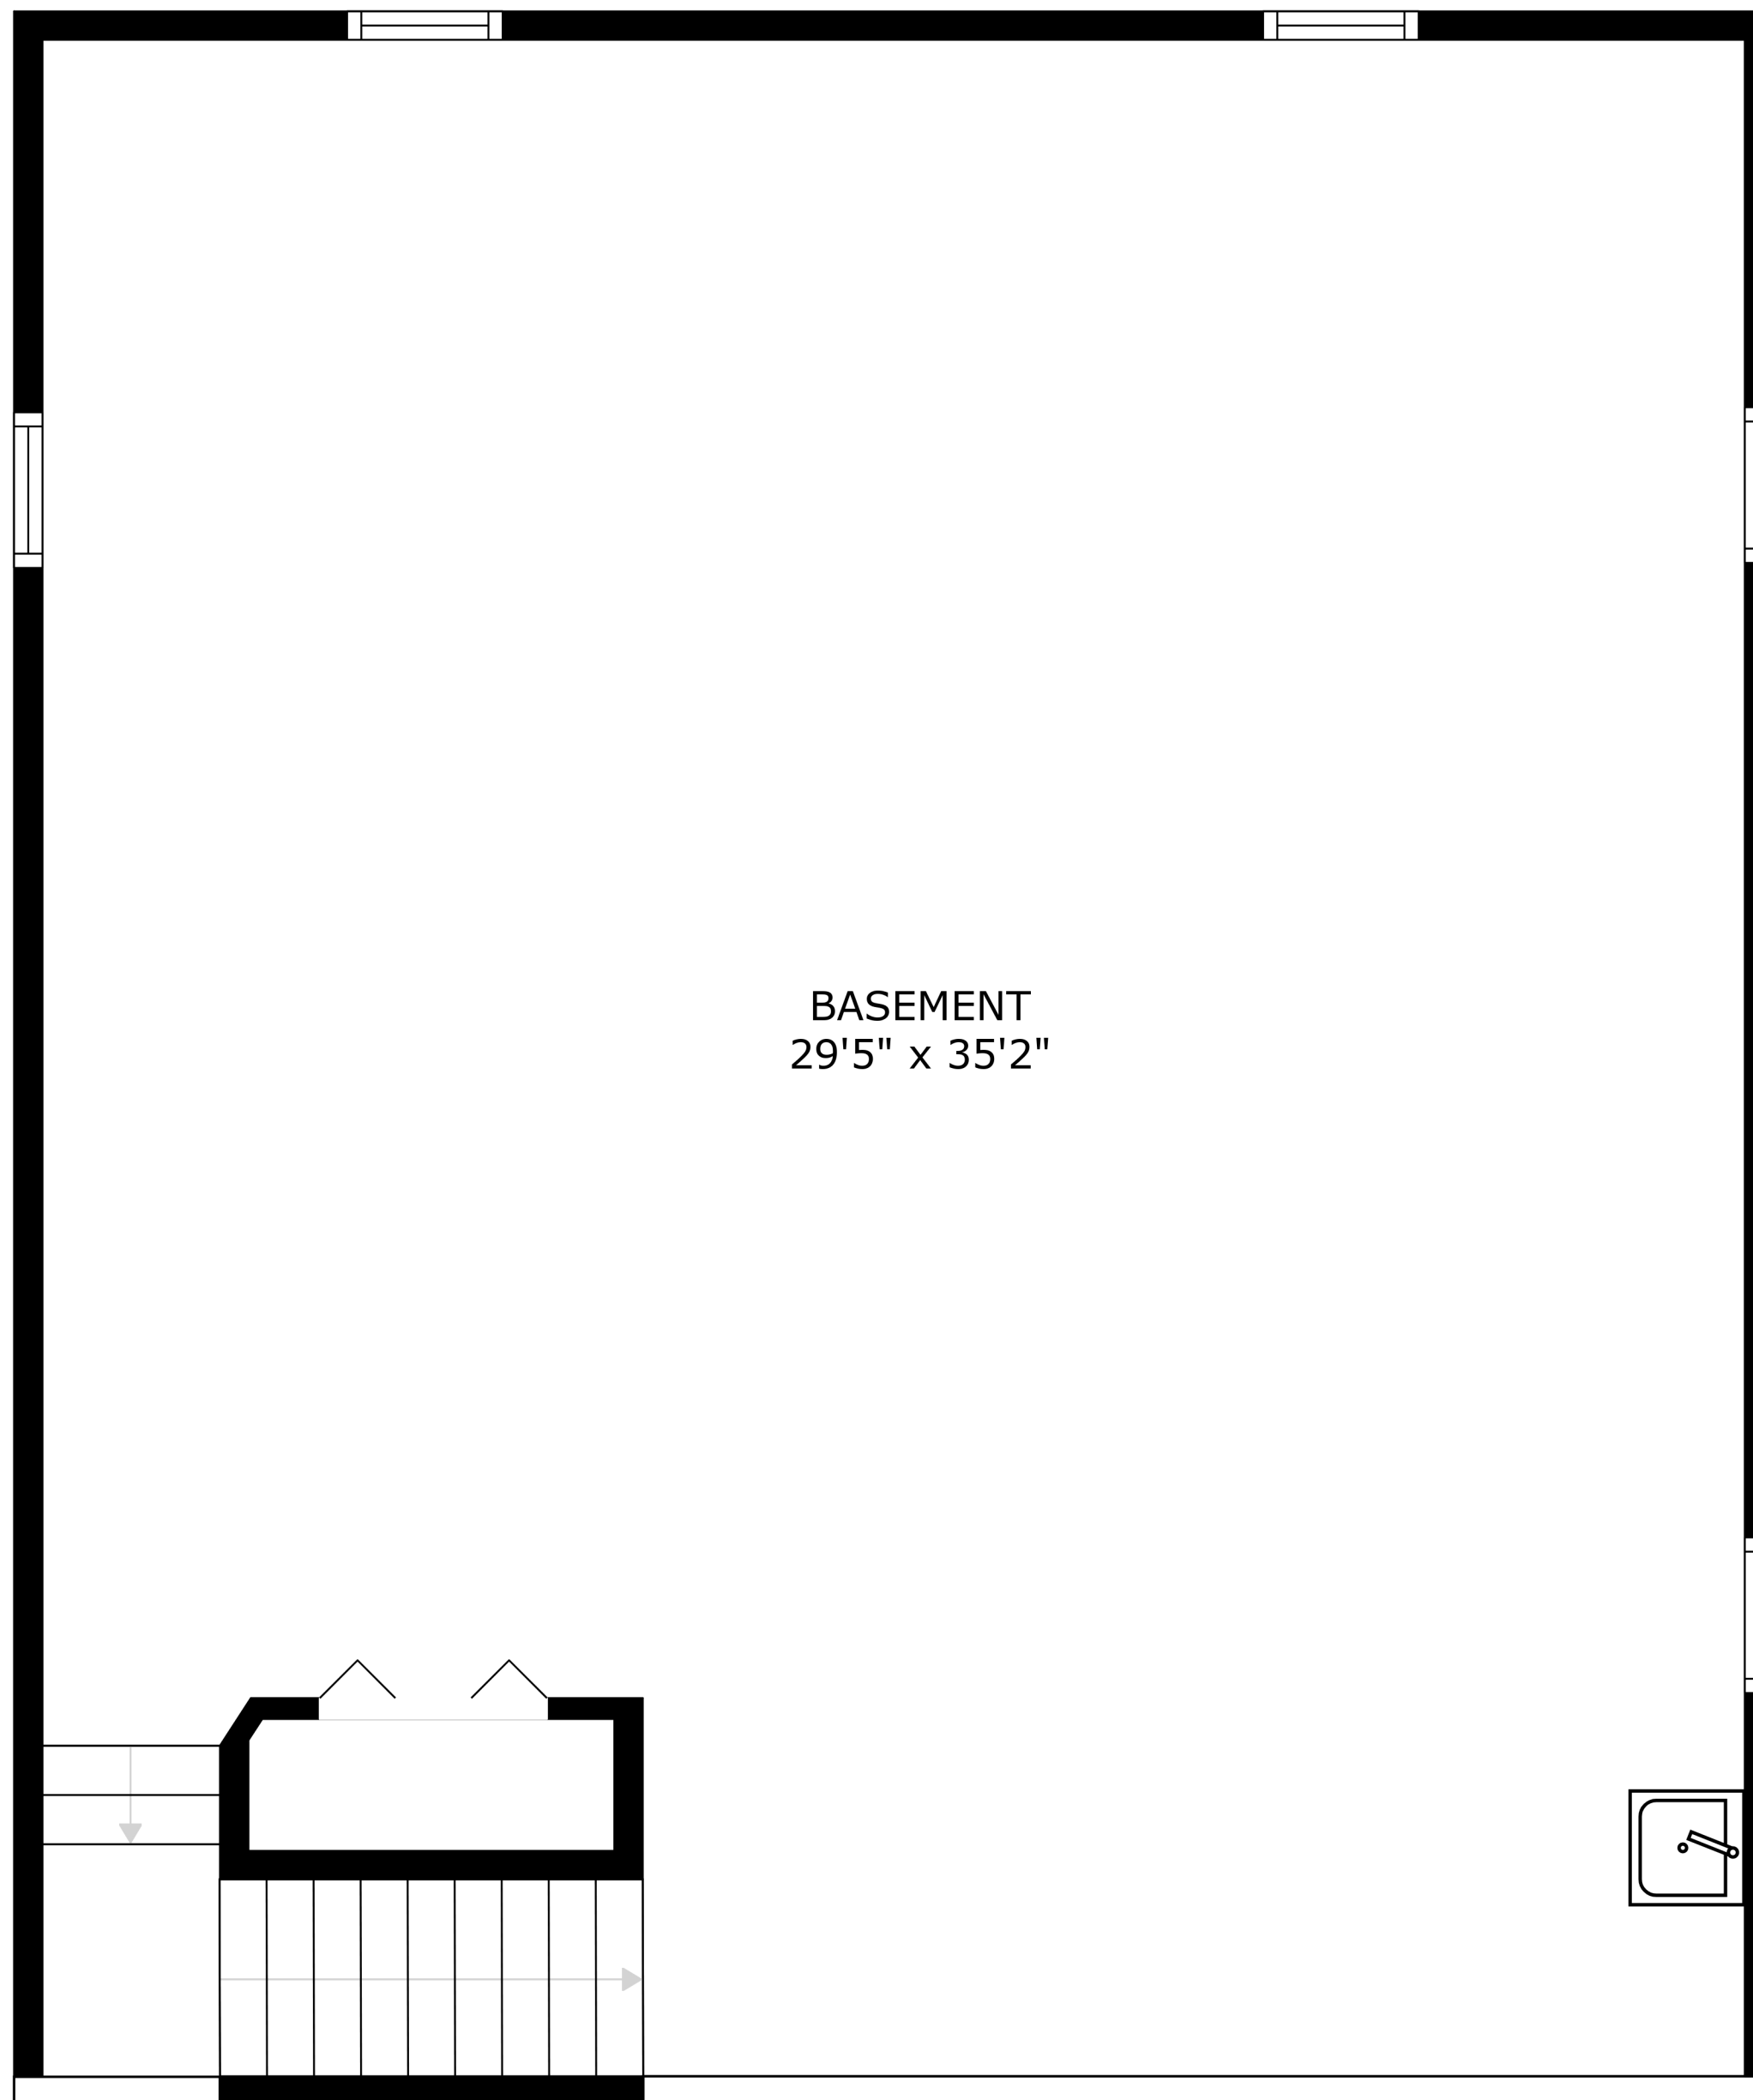

BASEMENT
29'5" x 35'2"

FLOOR 1

FLOOR 2

SIZES AND DIMENSIONS ARE APPROXIMATE, ACTUAL MAY VARY.

SIZES AND DIMENSIONS ARE APPROXIMATE, ACTUAL MAY VARY.

BASEMENT
29'5" x 35'2"

SIZES AND DIMENSIONS ARE APPROXIMATE, ACTUAL MAY VARY.