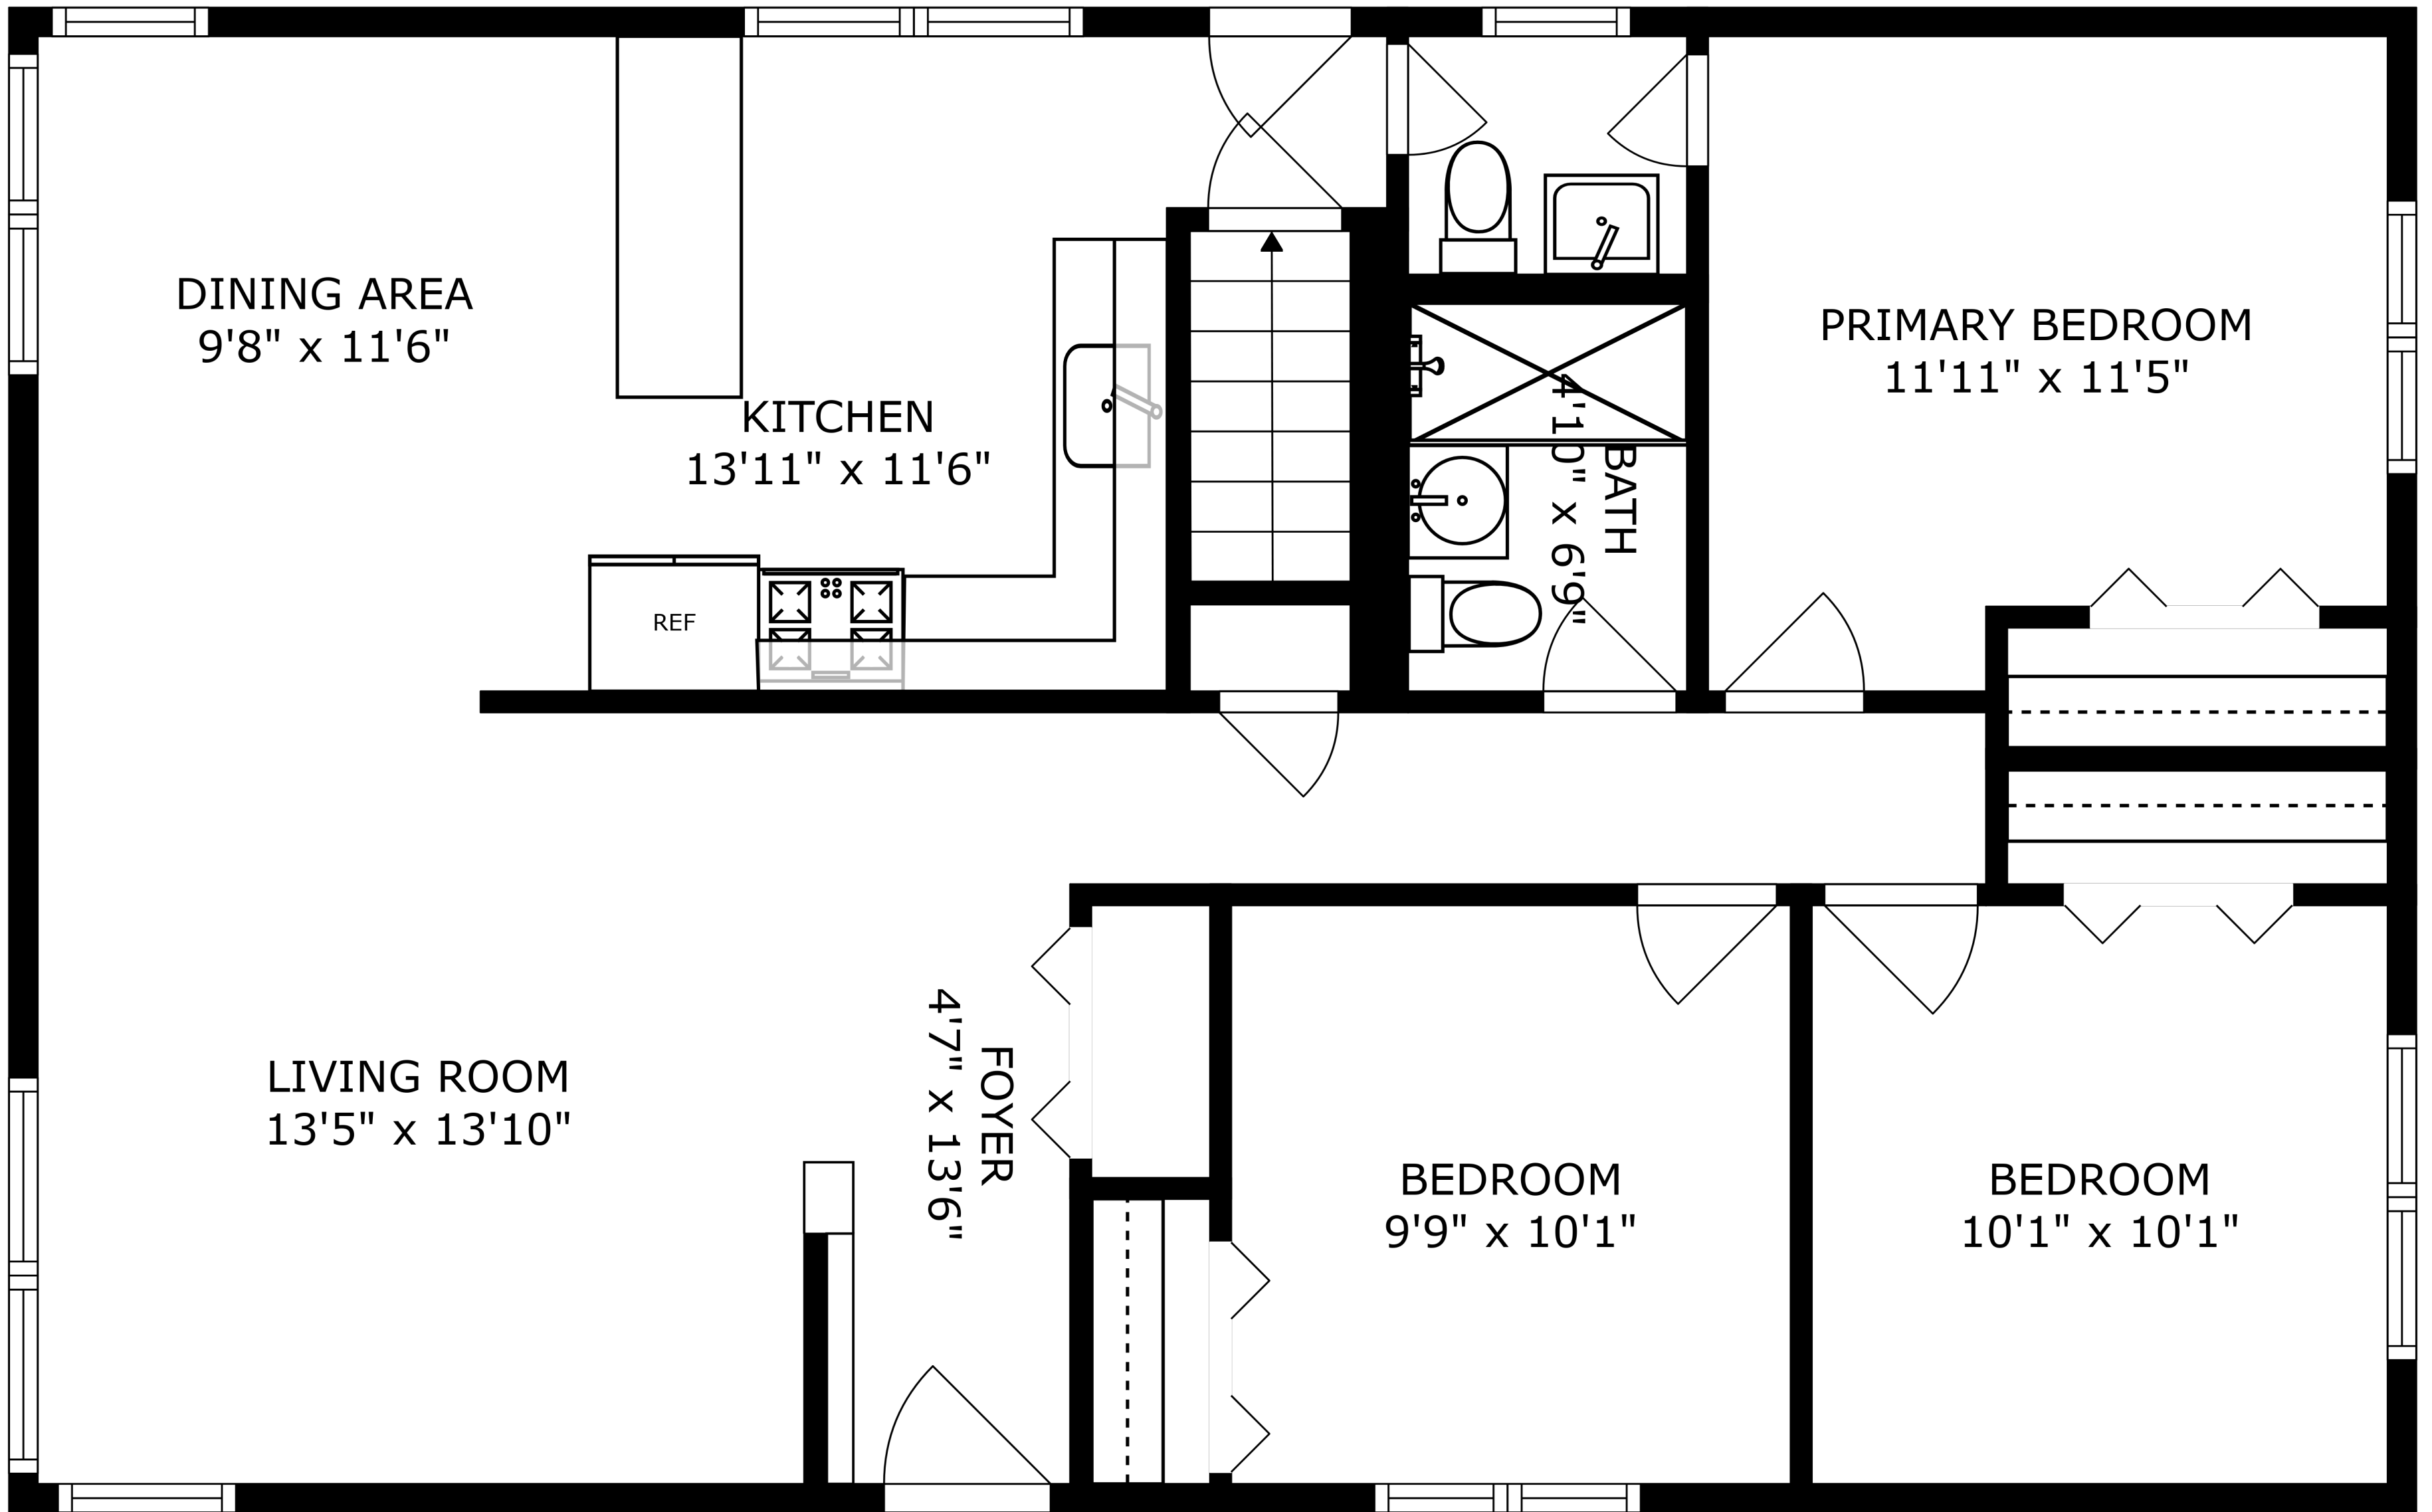

FLOOR 2

FLOOR 1

SIZES AND DIMENSIONS ARE APPROXIMATE, ACTUAL MAY VARY.

SIZES AND DIMENSIONS ARE APPROXIMATE, ACTUAL MAY VARY.

RECREATION ROOM
30'0" x 25'3"

BASEMENT
21'3" x 25'4"

SIZES AND DIMENSIONS ARE APPROXIMATE, ACTUAL MAY VARY.