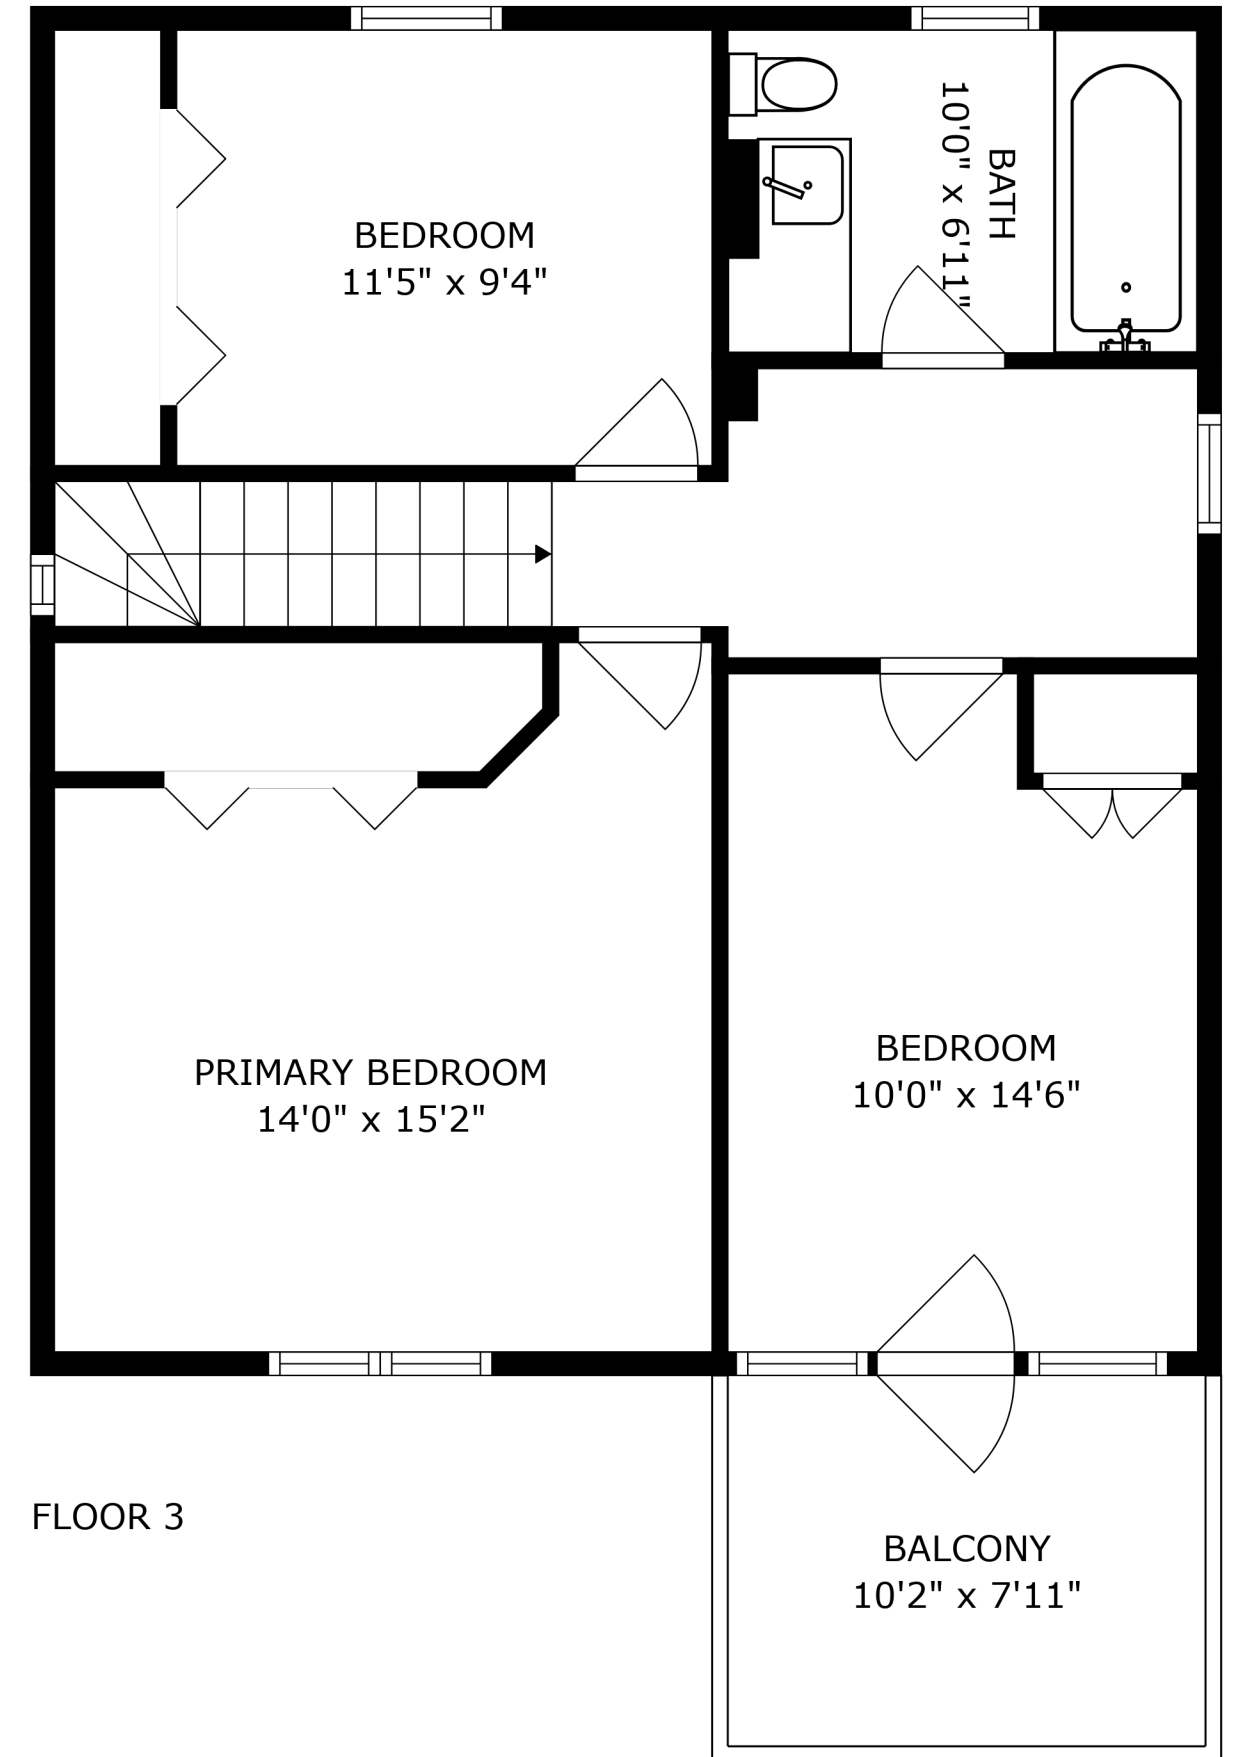

PATIO  
29'0" x 43'10"

FLOOR 1

FLOOR 2

FLOOR 3

SIZES AND DIMENSIONS ARE APPROXIMATE, ACTUAL MAY VARY.

PATIO  
29'0" x 43'10"

SIZES AND DIMENSIONS ARE APPROXIMATE, ACTUAL MAY VARY.

**BASEMENT**  
**10'3" x 15'9"**