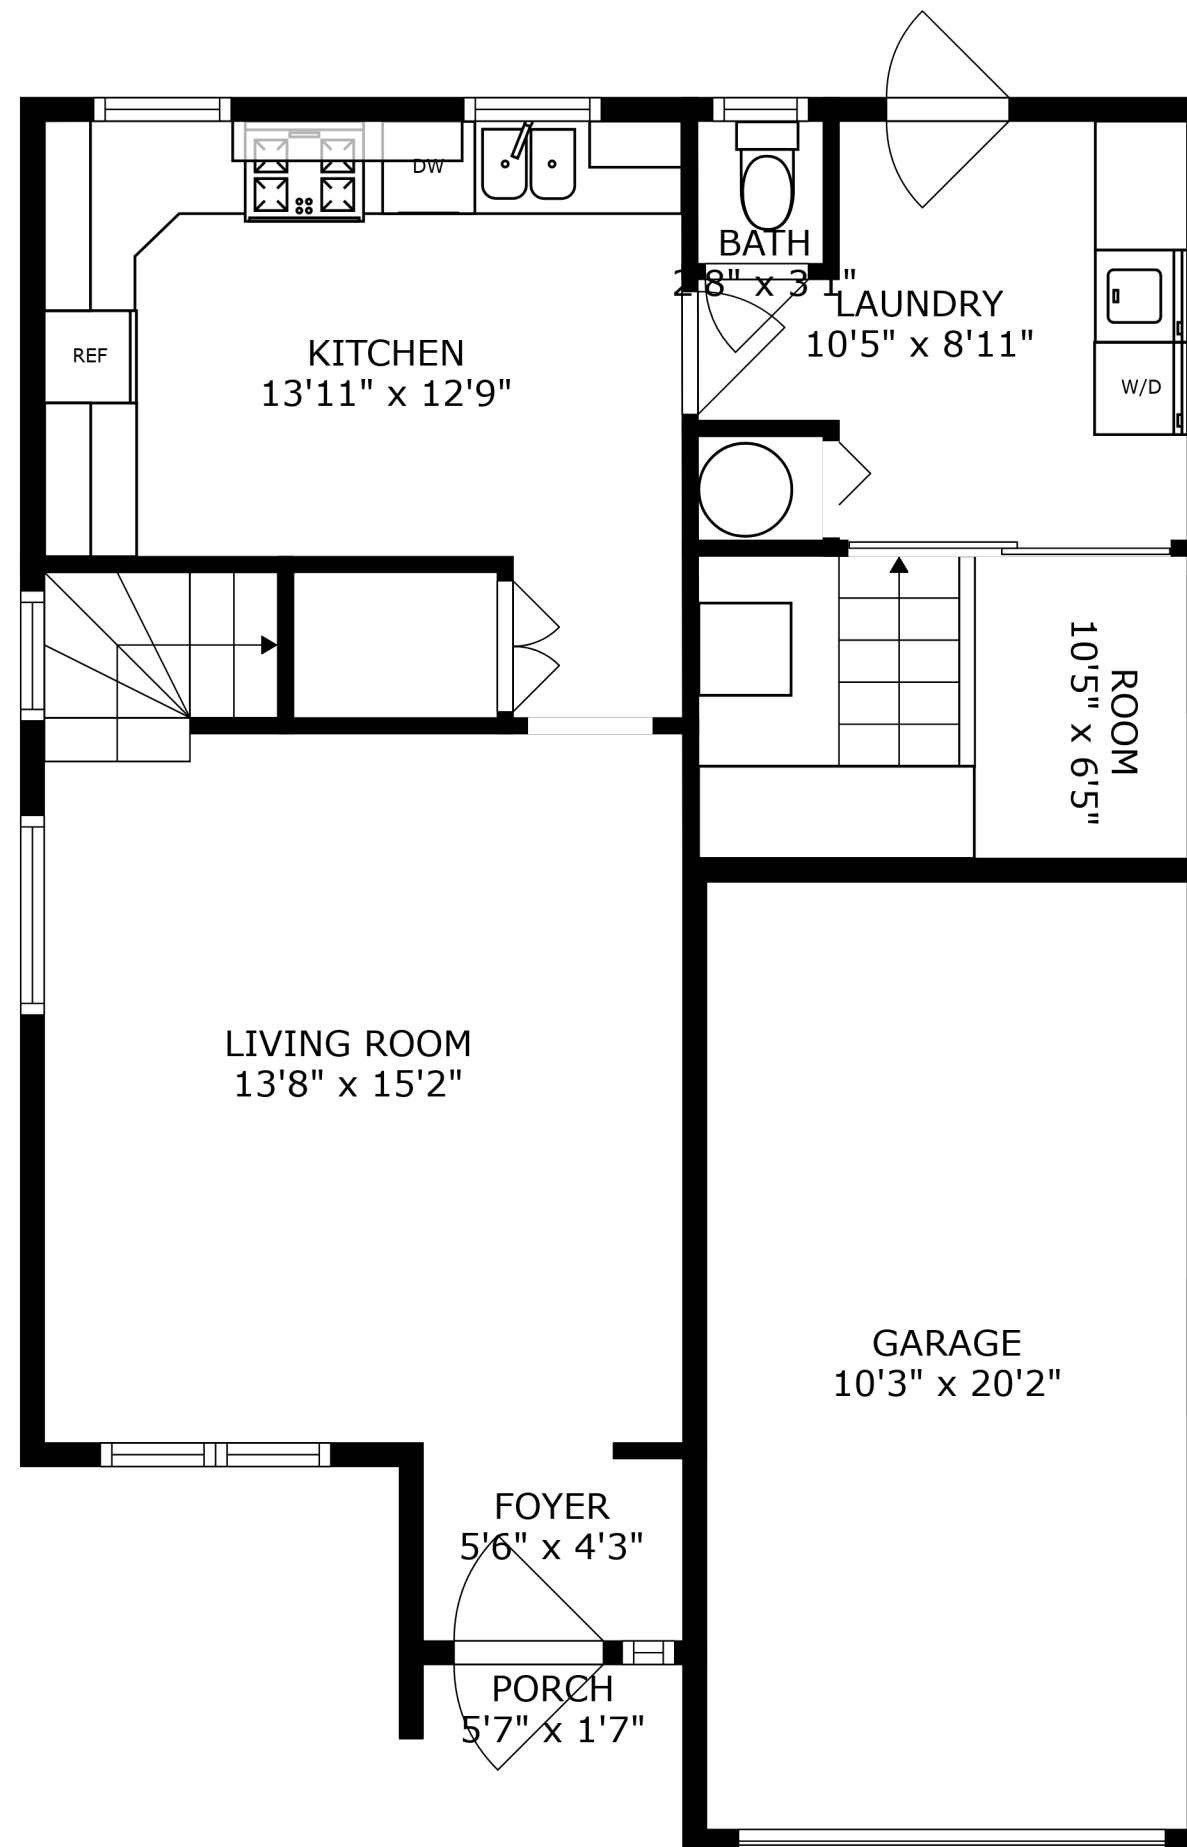

PATIO  
29'0" x 43'10"

FLOOR 1

FLOOR 2

FLOOR 3

SIZES AND DIMENSIONS ARE APPROXIMATE, ACTUAL MAY VARY.

PATIO  
29'0" x 43'10"

SIZES AND DIMENSIONS ARE APPROXIMATE, ACTUAL MAY VARY.

**BASEMENT**  
**10'3" x 15'9"**