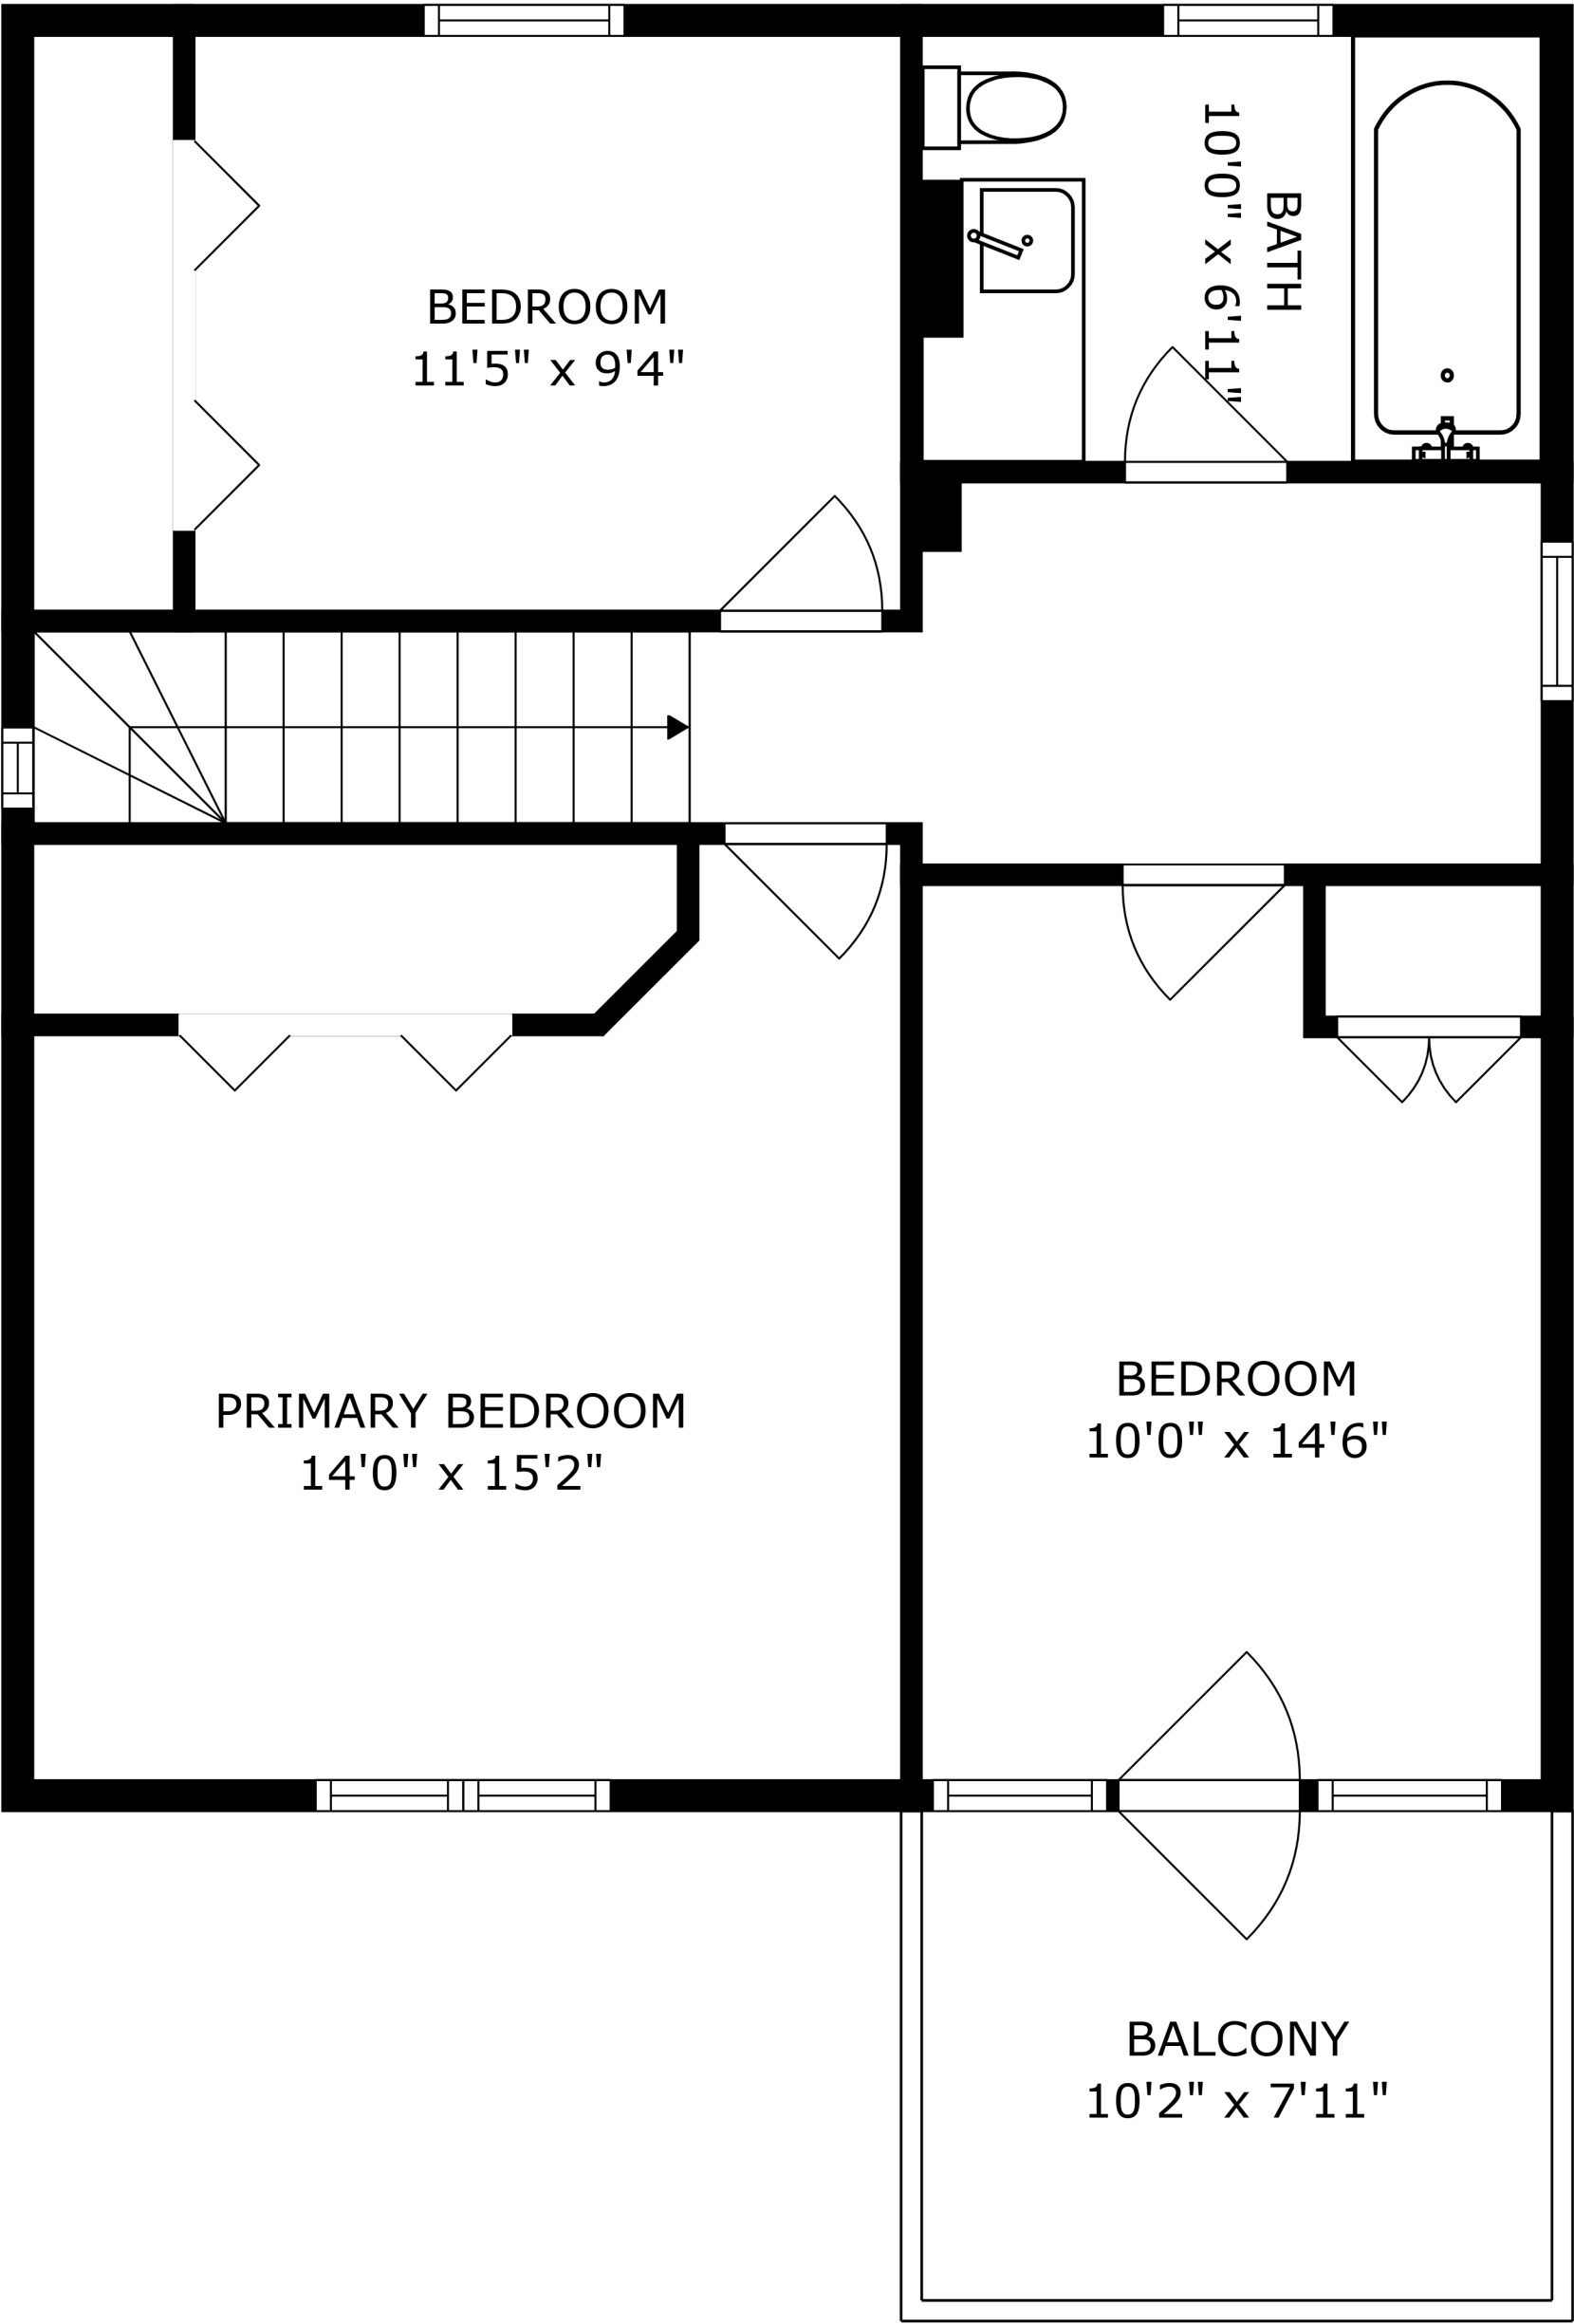

PATIO  
29'0" x 43'10"

FLOOR 1

FLOOR 2

FLOOR 3

SIZES AND DIMENSIONS ARE APPROXIMATE, ACTUAL MAY VARY.

PATIO  
29'0" x 43'10"

SIZES AND DIMENSIONS ARE APPROXIMATE, ACTUAL MAY VARY.

**BASEMENT**  
**10'3" x 15'9"**