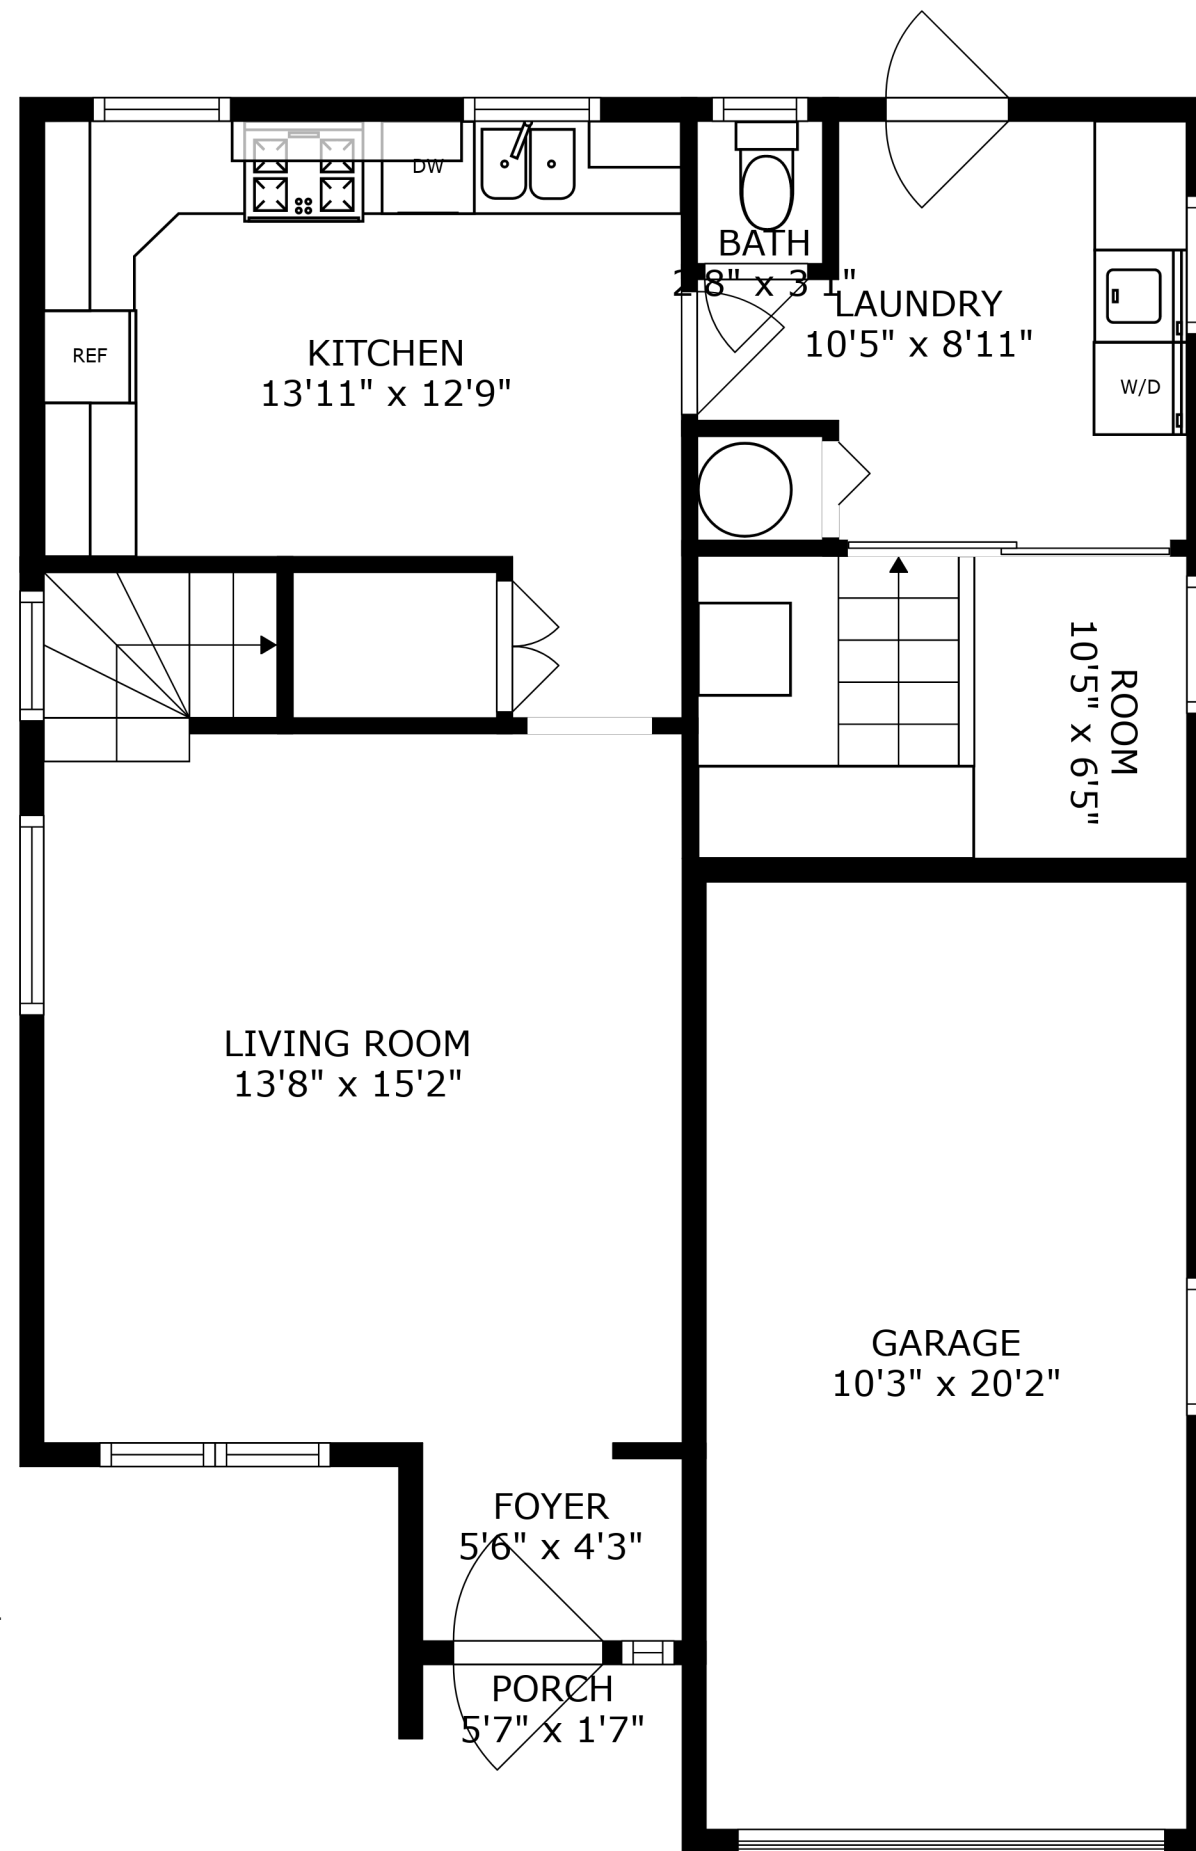

PATIO  
29'0" x 43'10"

FLOOR 1

FLOOR 2

FLOOR 3

SIZES AND DIMENSIONS ARE APPROXIMATE, ACTUAL MAY VARY.

PATIO  
29'0" x 43'10"

SIZES AND DIMENSIONS ARE APPROXIMATE, ACTUAL MAY VARY.

**BASEMENT**  
**10'3" x 15'9"**