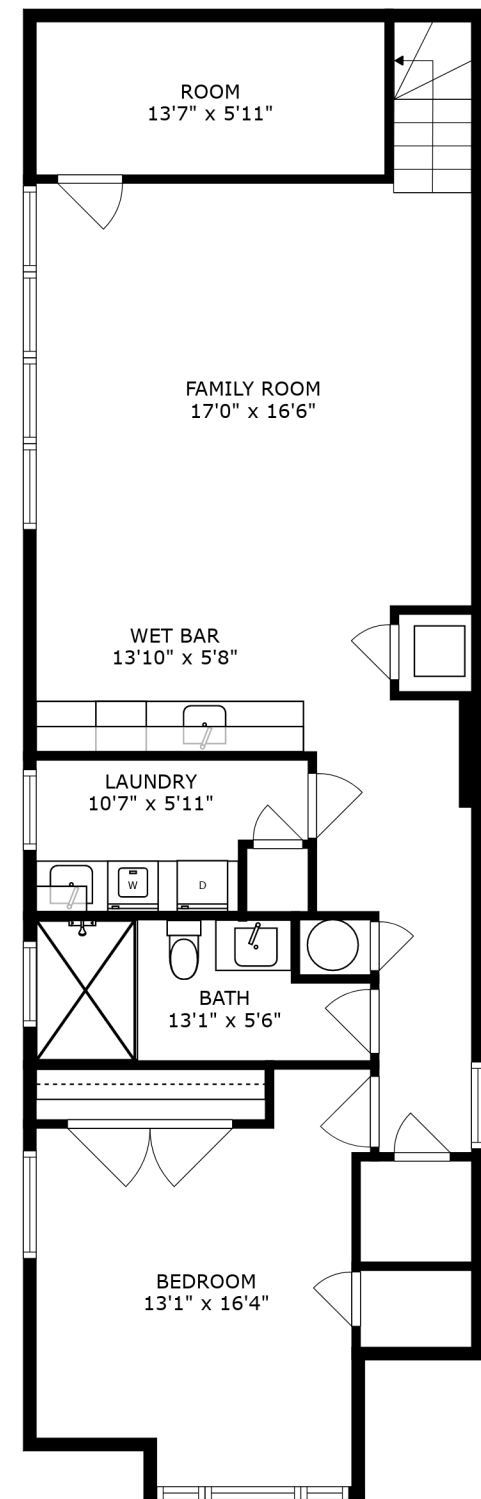

PATIO  
21'2" x 10'9"

FLOOR 1

FLOOR 2

FLOOR 3

FLOOR 4

SIZES AND DIMENSIONS ARE APPROXIMATE, ACTUAL MAY VARY.

TERRACE  
17'5" x 55'8"

SIZES AND DIMENSIONS ARE APPROXIMATE, ACTUAL MAY VARY.

SIZES AND DIMENSIONS ARE APPROXIMATE, ACTUAL MAY VARY.

SIZES AND DIMENSIONS ARE APPROXIMATE, ACTUAL MAY VARY.