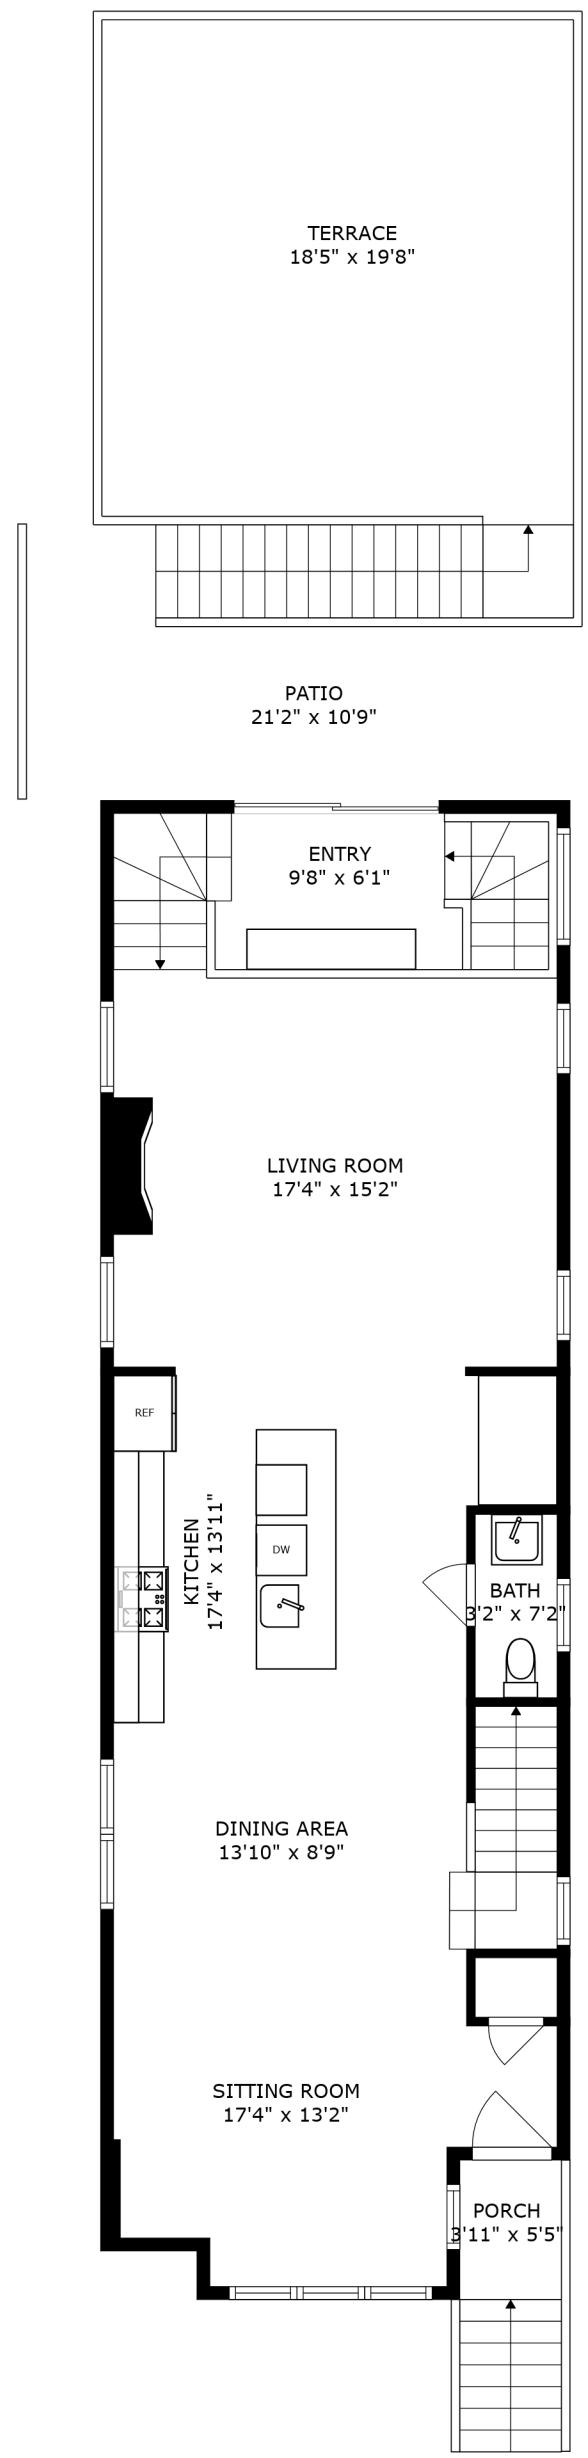

PATIO  
21'2" x 10'9"

FLOOR 1

FLOOR 2

FLOOR 3

FLOOR 4

SIZES AND DIMENSIONS ARE APPROXIMATE, ACTUAL MAY VARY.

TERRACE  
17'5" x 55'8"

SIZES AND DIMENSIONS ARE APPROXIMATE, ACTUAL MAY VARY.

SIZES AND DIMENSIONS ARE APPROXIMATE, ACTUAL MAY VARY.

SIZES AND DIMENSIONS ARE APPROXIMATE, ACTUAL MAY VARY.