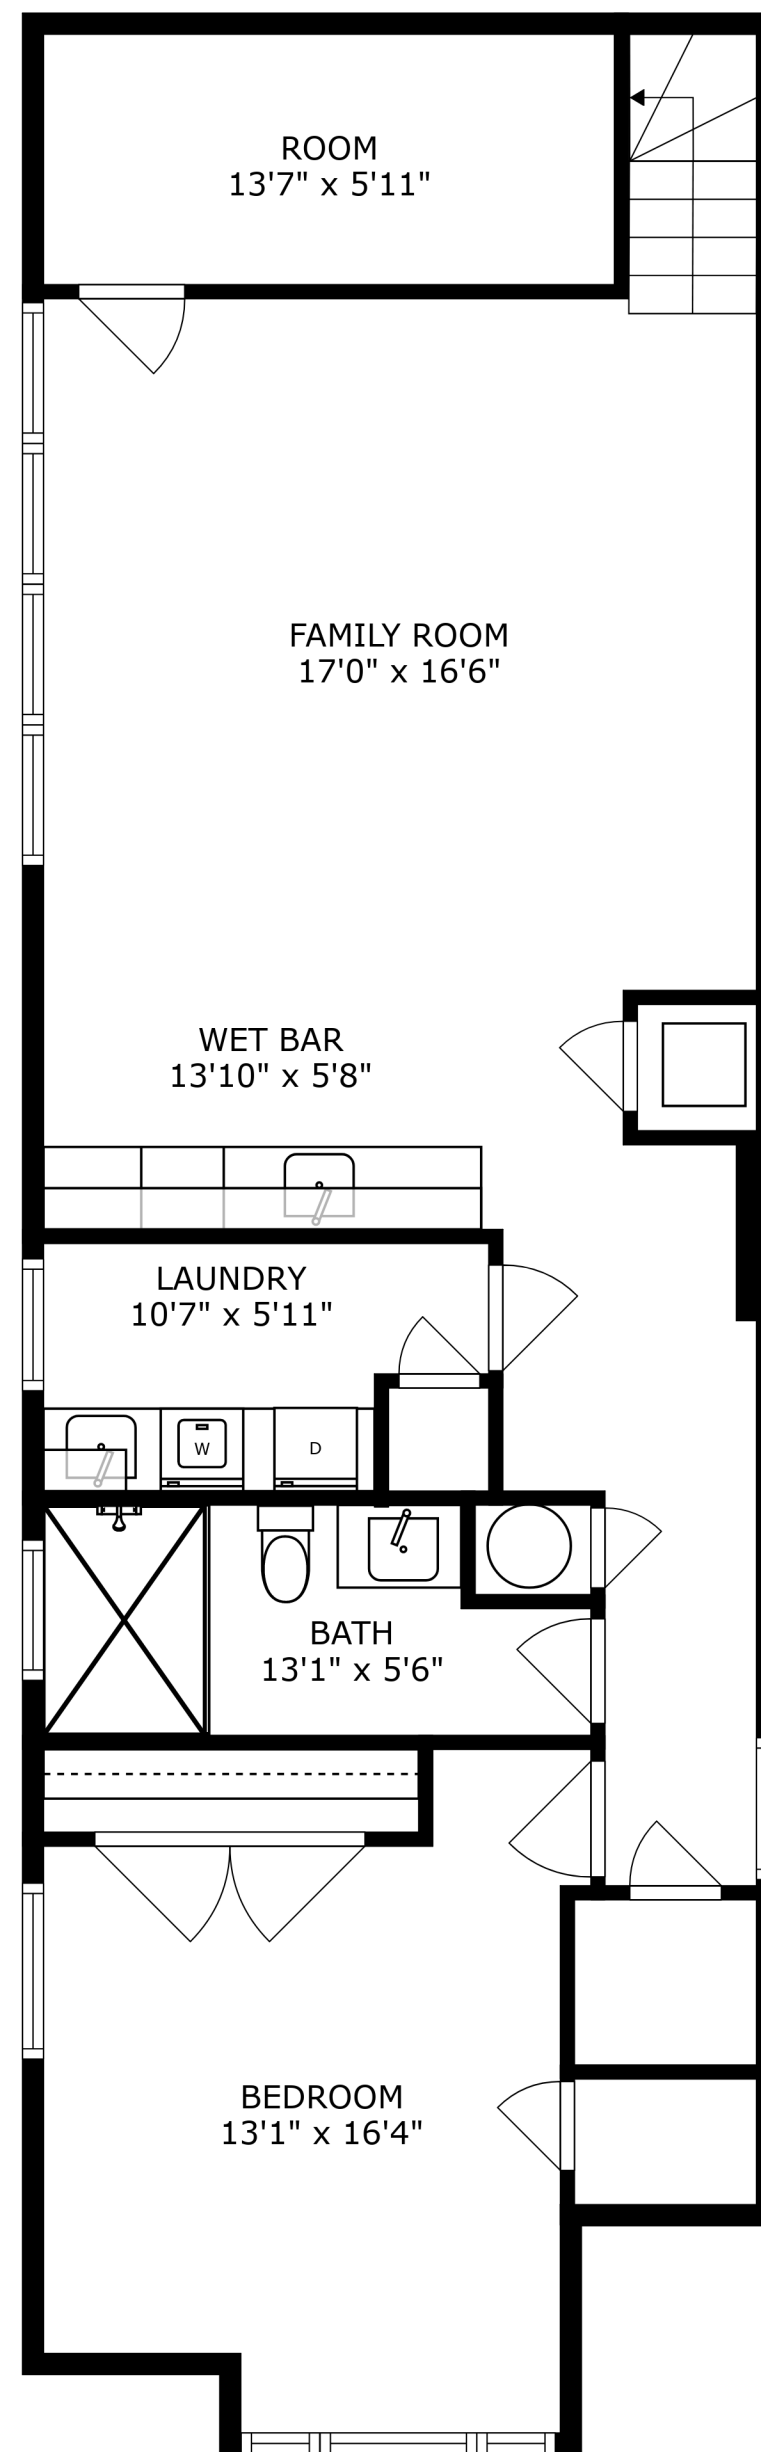

PATIO  
21'2" x 10'9"

FLOOR 1

FLOOR 2

FLOOR 3

FLOOR 4

SIZES AND DIMENSIONS ARE APPROXIMATE, ACTUAL MAY VARY.

TERRACE  
17'5" x 55'8"

SIZES AND DIMENSIONS ARE APPROXIMATE, ACTUAL MAY VARY.

SIZES AND DIMENSIONS ARE APPROXIMATE, ACTUAL MAY VARY.

SIZES AND DIMENSIONS ARE APPROXIMATE, ACTUAL MAY VARY.