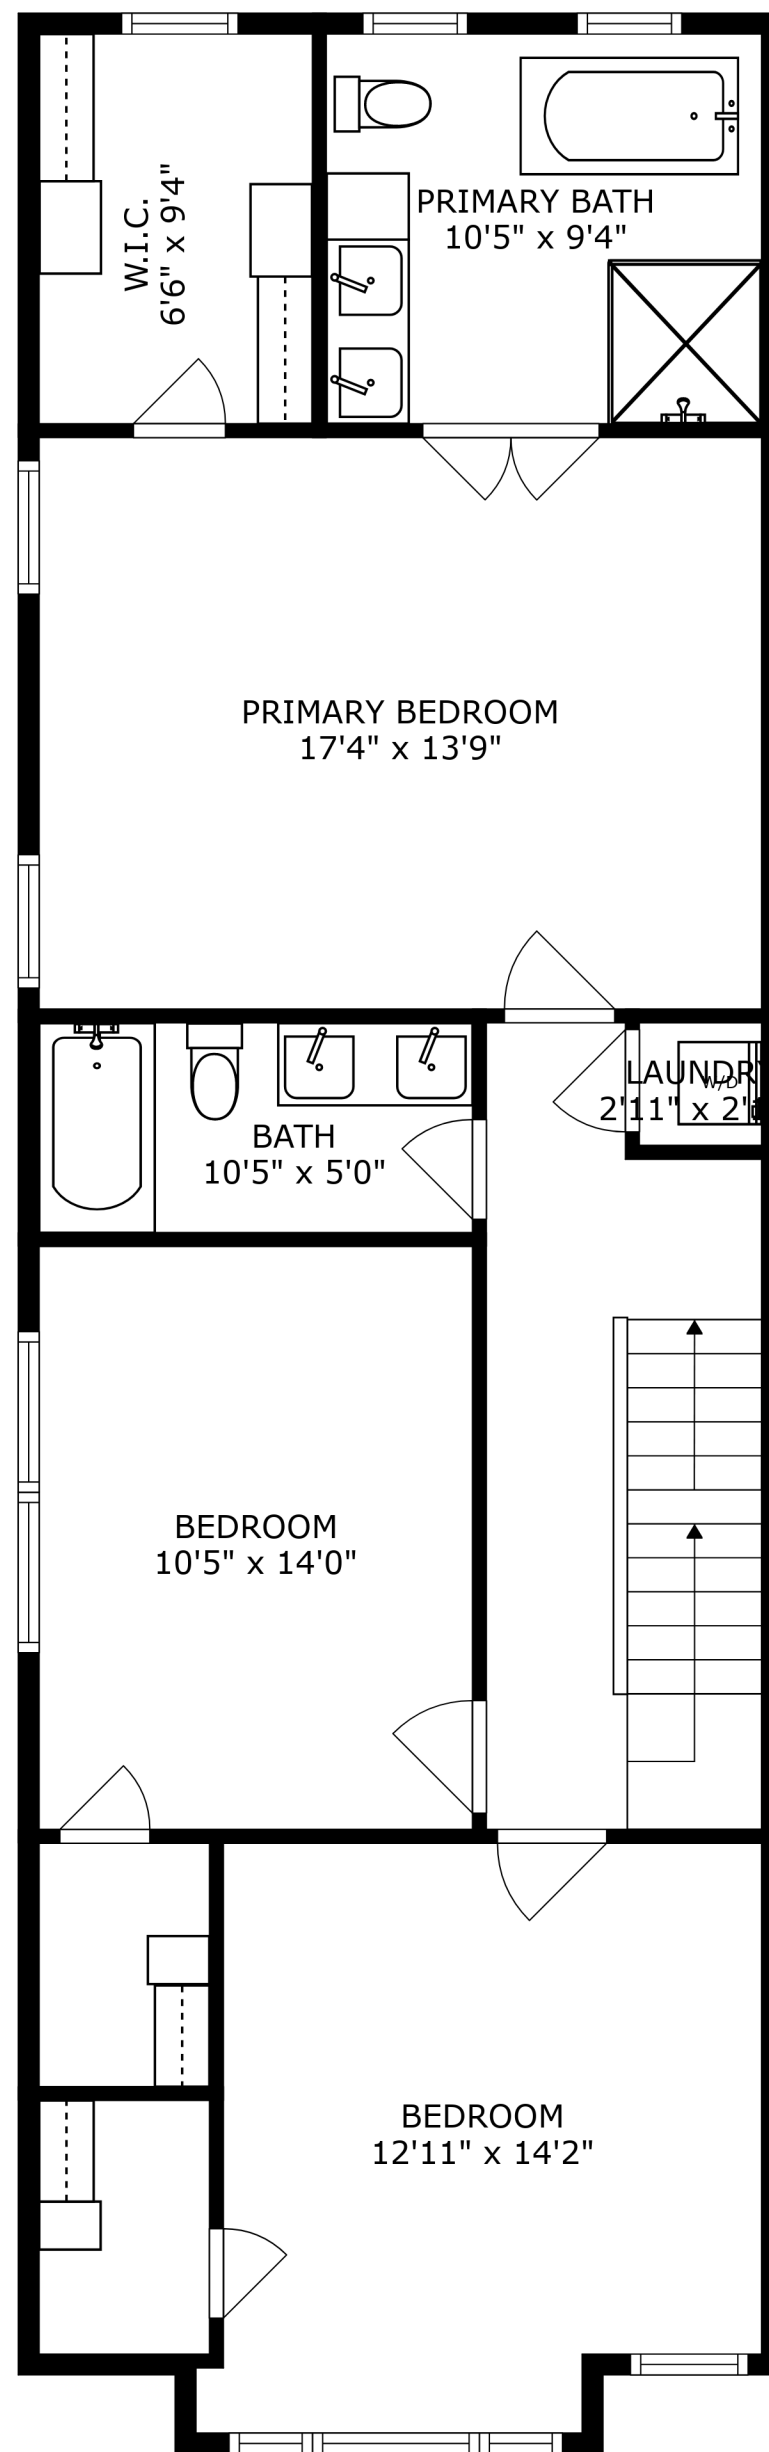

PATIO  
21'2" x 10'9"

FLOOR 1

FLOOR 2

FLOOR 3

FLOOR 4

SIZES AND DIMENSIONS ARE APPROXIMATE, ACTUAL MAY VARY.

TERRACE  
17'5" x 55'8"

SIZES AND DIMENSIONS ARE APPROXIMATE, ACTUAL MAY VARY.

SIZES AND DIMENSIONS ARE APPROXIMATE, ACTUAL MAY VARY.

SIZES AND DIMENSIONS ARE APPROXIMATE, ACTUAL MAY VARY.