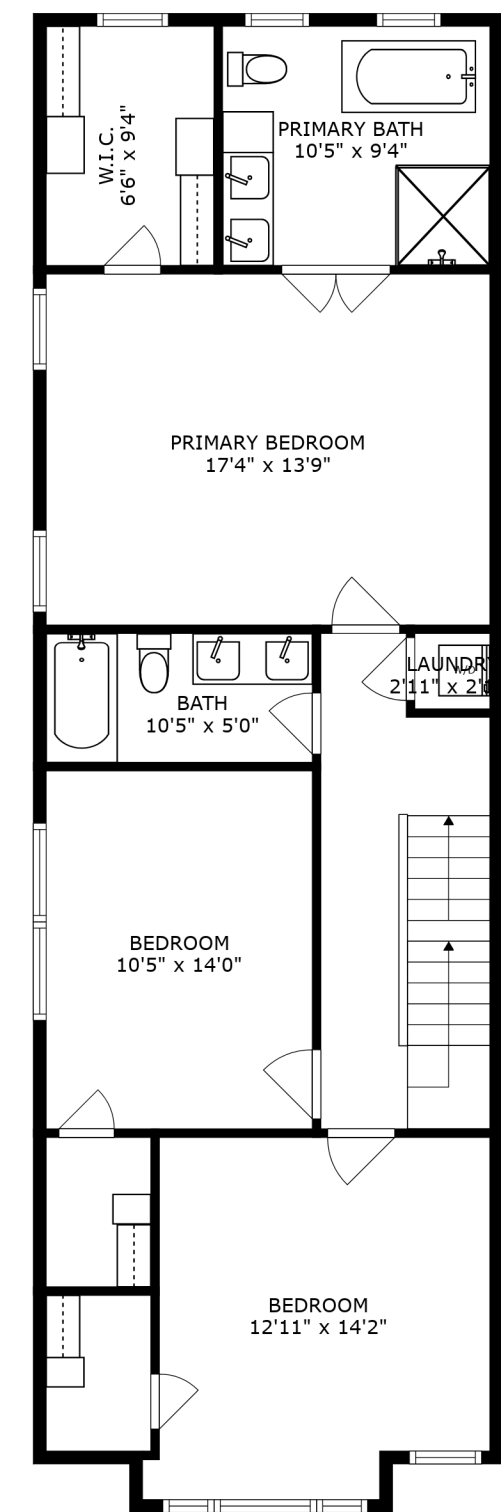

PATIO  
21'2" x 10'9"

FLOOR 1

FLOOR 2

FLOOR 3

FLOOR 4

SIZES AND DIMENSIONS ARE APPROXIMATE, ACTUAL MAY VARY.

TERRACE  
17'5" x 55'8"

SIZES AND DIMENSIONS ARE APPROXIMATE, ACTUAL MAY VARY.

SIZES AND DIMENSIONS ARE APPROXIMATE, ACTUAL MAY VARY.

SIZES AND DIMENSIONS ARE APPROXIMATE, ACTUAL MAY VARY.