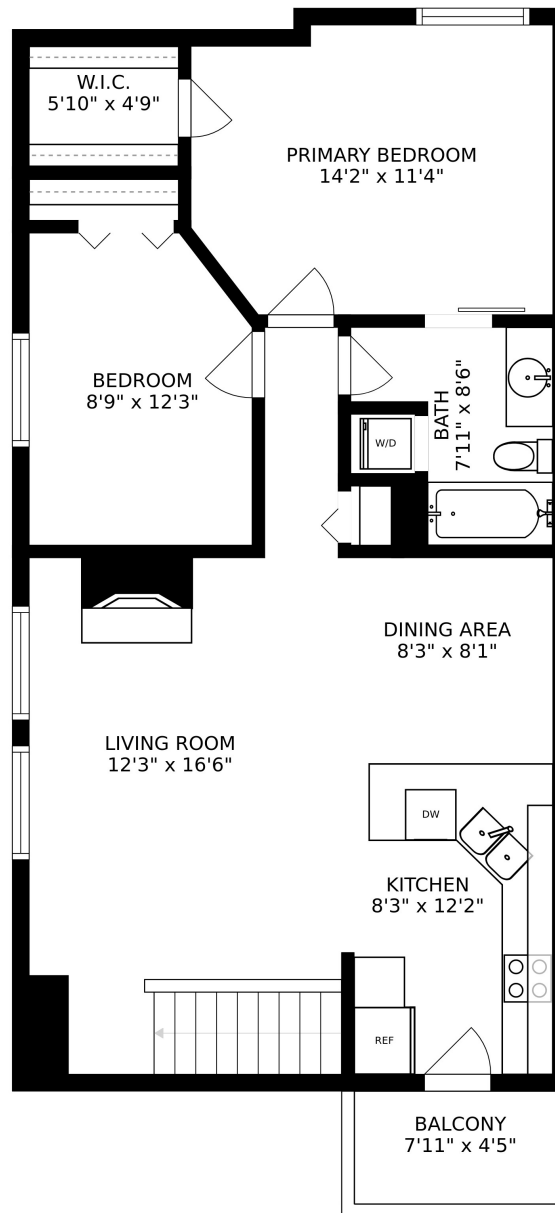

FLOOR 1

FLOOR 2

SIZES AND DIMENSIONS ARE APPROXIMATE, ACTUAL MAY VARY.

SIZES AND DIMENSIONS ARE APPROXIMATE, ACTUAL MAY VARY.

GARAGE  
20'6" x 8'10"

FOYER  
5'10" x 3'3"

SIZES AND DIMENSIONS ARE APPROXIMATE, ACTUAL MAY VARY.