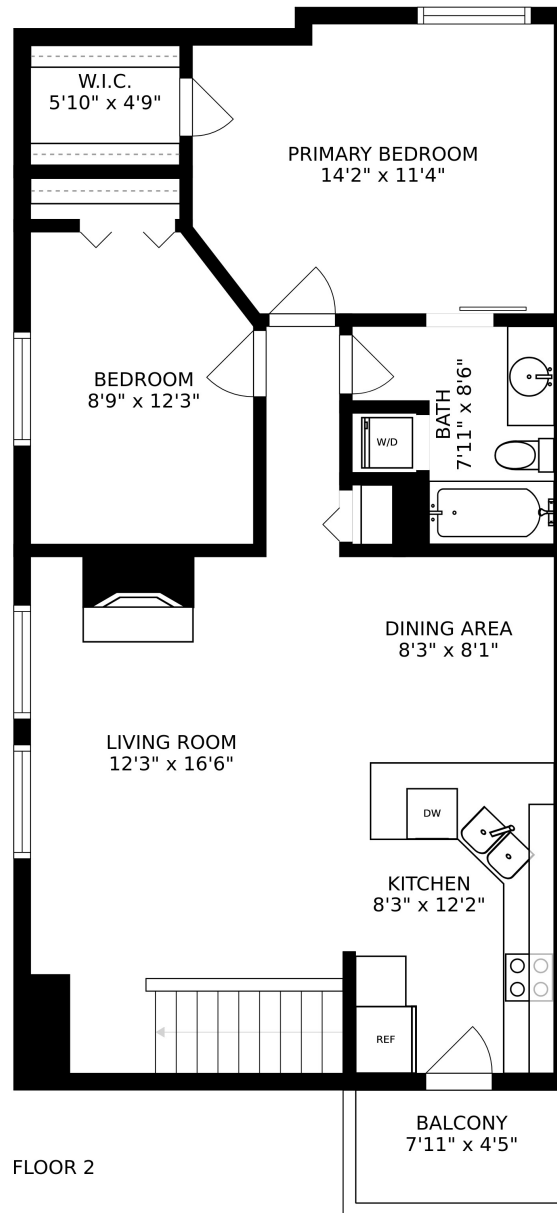

FLOOR 1

FLOOR 2

SIZES AND DIMENSIONS ARE APPROXIMATE, ACTUAL MAY VARY.

SIZES AND DIMENSIONS ARE APPROXIMATE, ACTUAL MAY VARY.

GARAGE  
20'6" x 8'10"

FOYER  
5'10" x 3'3"

SIZES AND DIMENSIONS ARE APPROXIMATE, ACTUAL MAY VARY.