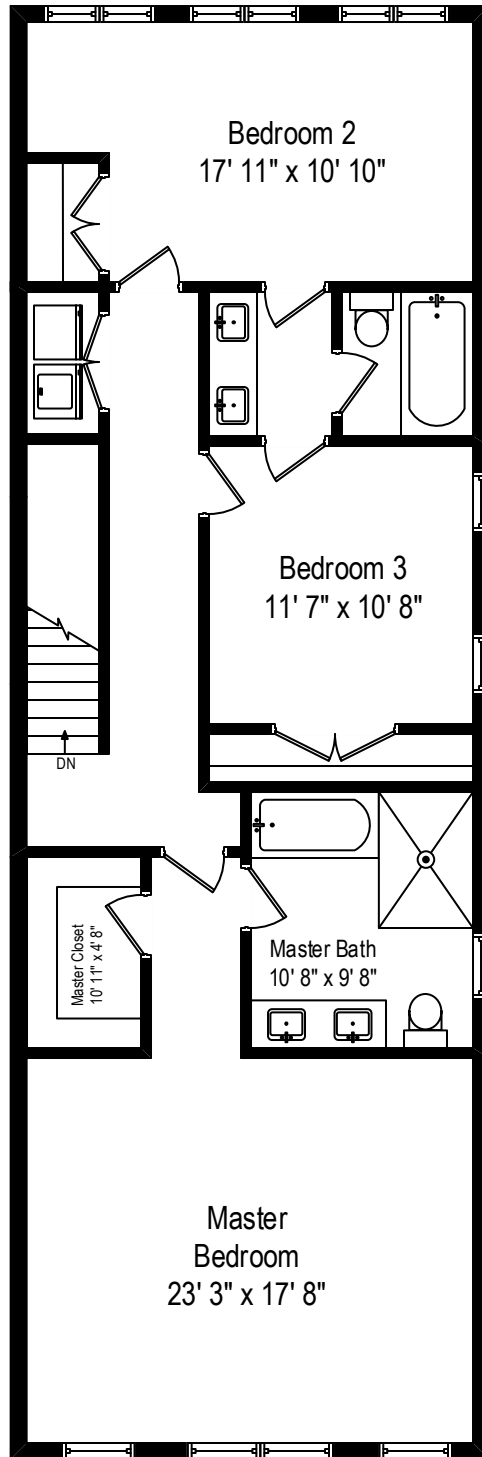

6242 S. Kimbark Avenue – Chicago, IL 60637

First Level

6242 S. Kimbark Avenue – Chicago, IL 60637

Second Level

All dimensions are approximate. This plan is for marketing purposes only.

6242 S. Kimbark Avenue – Chicago, IL 60637

Lower Level

All dimensions are approximate. This plan is for marketing purposes only.