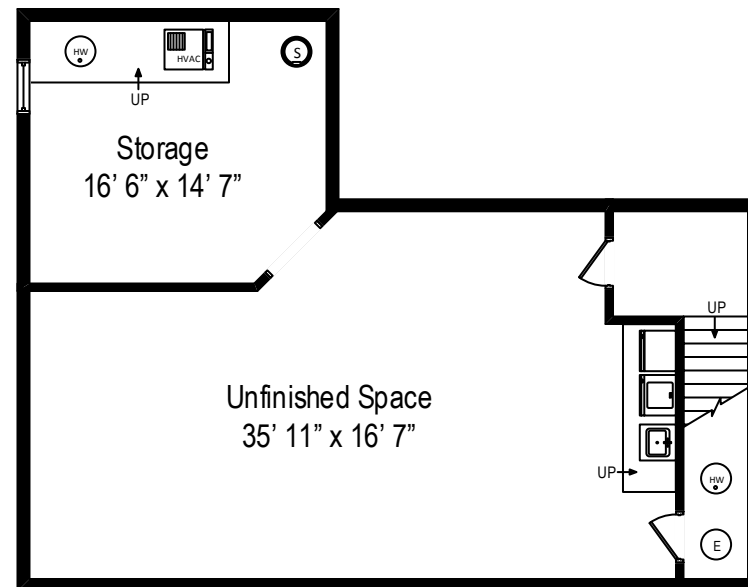

1601 Conway Road – Lake Forest, IL 60045

First Level

All dimensions are approximate. This plan is for marketing purposes only.

1601 Conway Road – Lake Forest, IL 60045

Second Level

All dimensions are approximate. This plan is for marketing purposes only.

1601 Conway Road – Lake Forest, IL 60045
Apartment Second Level

All dimensions are approximate. This plan is for marketing purposes only.

1601 Conway Road – Lake Forest, IL 60045

Lower Level

All dimensions are approximate. This plan is for marketing purposes only.

1601 Conway Road – Lake Forest, IL 60045

Caretaker Residence First Level

All dimensions are approximate. This plan is for marketing purposes only.

1601 Conway Road – Lake Forest, IL 60045

Caretaker Residence Lower Level

All dimensions are approximate. This plan is for marketing purposes only.

1601 Conway Road – Lake Forest, IL 60045

Pool/ Pool House

All dimensions are approximate. This plan is for marketing purposes only.