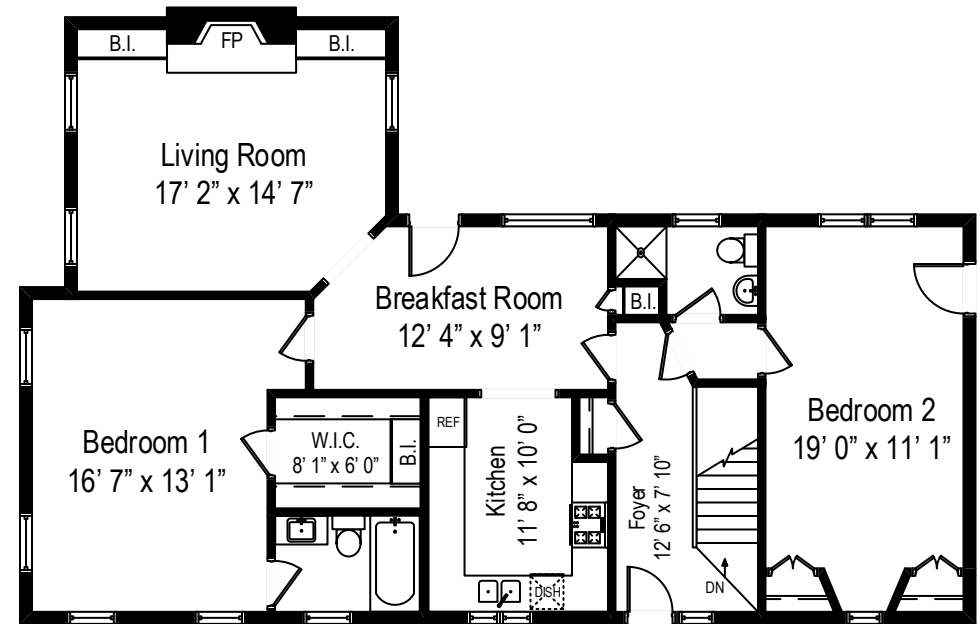

1601 Conway Road – Lake Forest, IL 60045

First Level

All dimensions are approximate. This plan is for marketing purposes only.

1601 Conway Road – Lake Forest, IL 60045

Second Level

All dimensions are approximate. This plan is for marketing purposes only.

1601 Conway Road – Lake Forest, IL 60045
Apartment Second Level

All dimensions are approximate. This plan is for marketing purposes only.

1601 Conway Road – Lake Forest, IL 60045

Lower Level

All dimensions are approximate. This plan is for marketing purposes only.

1601 Conway Road – Lake Forest, IL 60045

Caretaker Residence First Level

All dimensions are approximate. This plan is for marketing purposes only.

1601 Conway Road – Lake Forest, IL 60045

Caretaker Residence Lower Level

All dimensions are approximate. This plan is for marketing purposes only.

1601 Conway Road – Lake Forest, IL 60045

Pool/ Pool House

All dimensions are approximate. This plan is for marketing purposes only.