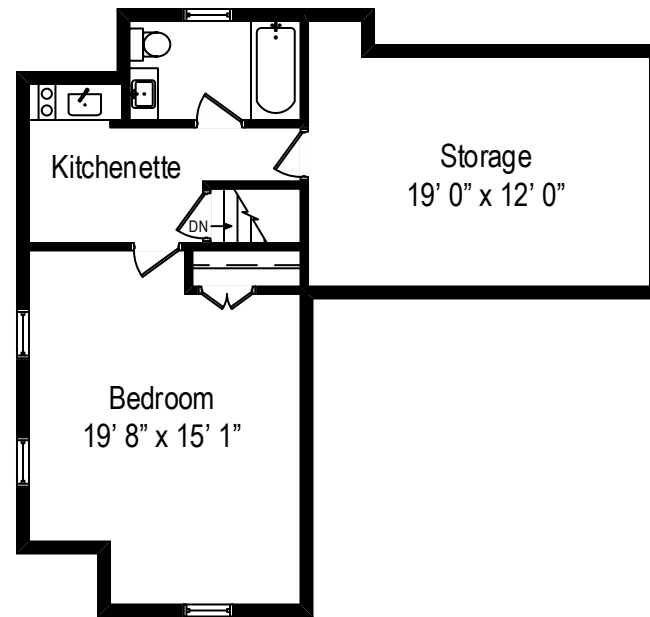

1601 Conway Road – Lake Forest, IL 60045

First Level

All dimensions are approximate. This plan is for marketing purposes only.

1601 Conway Road – Lake Forest, IL 60045

Second Level

All dimensions are approximate. This plan is for marketing purposes only.

1601 Conway Road – Lake Forest, IL 60045
Apartment Second Level

All dimensions are approximate. This plan is for marketing purposes only.

1601 Conway Road – Lake Forest, IL 60045

Lower Level

All dimensions are approximate. This plan is for marketing purposes only.

1601 Conway Road – Lake Forest, IL 60045

Caretaker Residence First Level

All dimensions are approximate. This plan is for marketing purposes only.

1601 Conway Road – Lake Forest, IL 60045

Caretaker Residence Lower Level

All dimensions are approximate. This plan is for marketing purposes only.

1601 Conway Road – Lake Forest, IL 60045

Pool/ Pool House

All dimensions are approximate. This plan is for marketing purposes only.