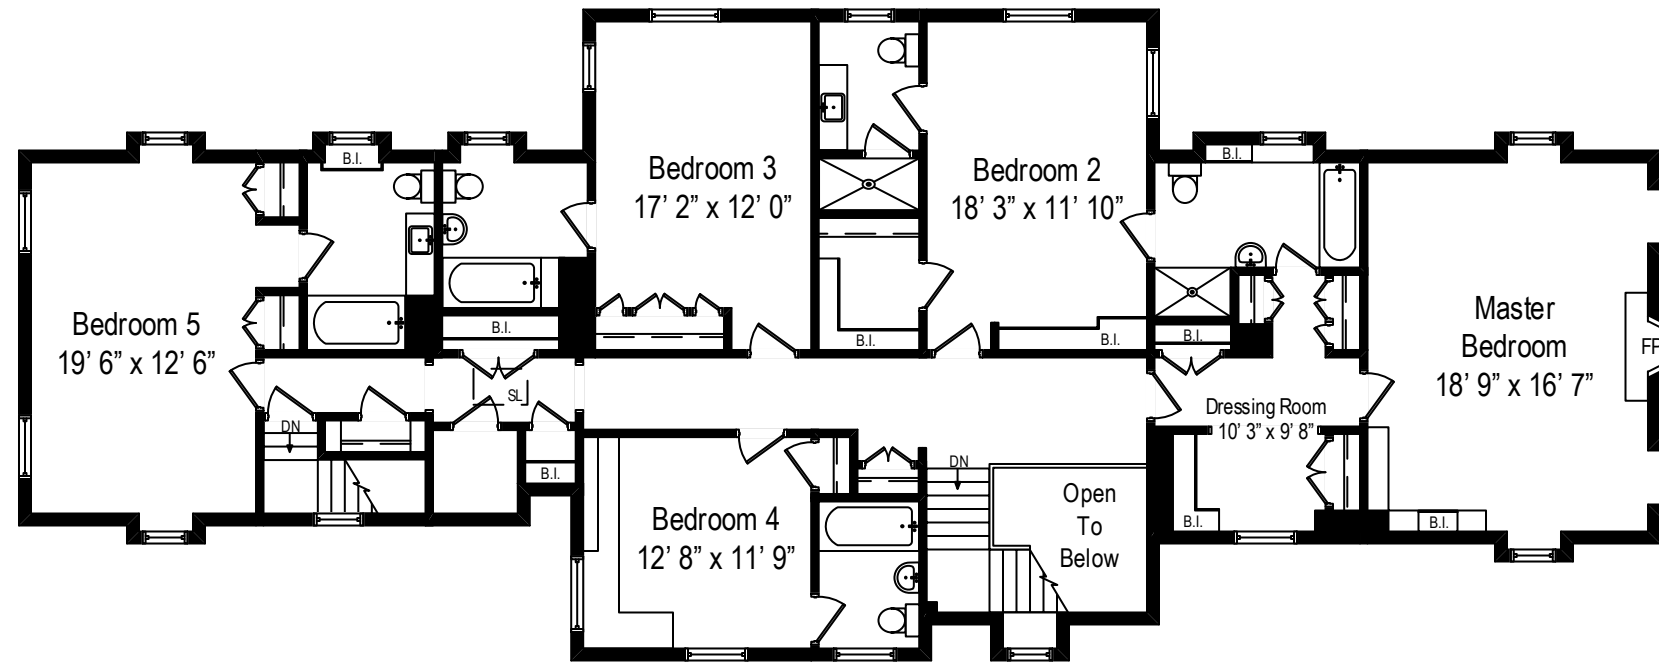

1601 Conway Road – Lake Forest, IL 60045

First Level

All dimensions are approximate. This plan is for marketing purposes only.

1601 Conway Road – Lake Forest, IL 60045

Second Level

All dimensions are approximate. This plan is for marketing purposes only.

1601 Conway Road – Lake Forest, IL 60045
Apartment Second Level

All dimensions are approximate. This plan is for marketing purposes only.

1601 Conway Road – Lake Forest, IL 60045

Lower Level

All dimensions are approximate. This plan is for marketing purposes only.

1601 Conway Road – Lake Forest, IL 60045

Caretaker Residence First Level

All dimensions are approximate. This plan is for marketing purposes only.

1601 Conway Road – Lake Forest, IL 60045

Caretaker Residence Lower Level

All dimensions are approximate. This plan is for marketing purposes only.

1601 Conway Road – Lake Forest, IL 60045

Pool/ Pool House

All dimensions are approximate. This plan is for marketing purposes only.