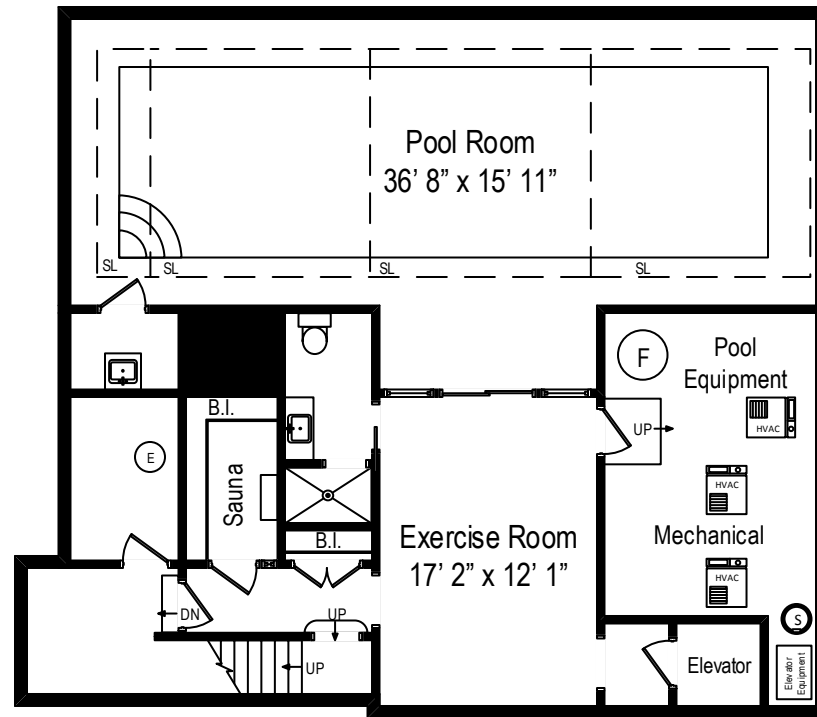

1601 Conway Road – Lake Forest, IL 60045

First Level

All dimensions are approximate. This plan is for marketing purposes only.

1601 Conway Road – Lake Forest, IL 60045

Second Level

All dimensions are approximate. This plan is for marketing purposes only.

1601 Conway Road – Lake Forest, IL 60045
Apartment Second Level

All dimensions are approximate. This plan is for marketing purposes only.

1601 Conway Road – Lake Forest, IL 60045

Lower Level

All dimensions are approximate. This plan is for marketing purposes only.

All dimensions are approximate. This plan is for marketing purposes only.

1601 Conway Road – Lake Forest, IL 60045

Pool/ Pool House

All dimensions are approximate. This plan is for marketing purposes only.