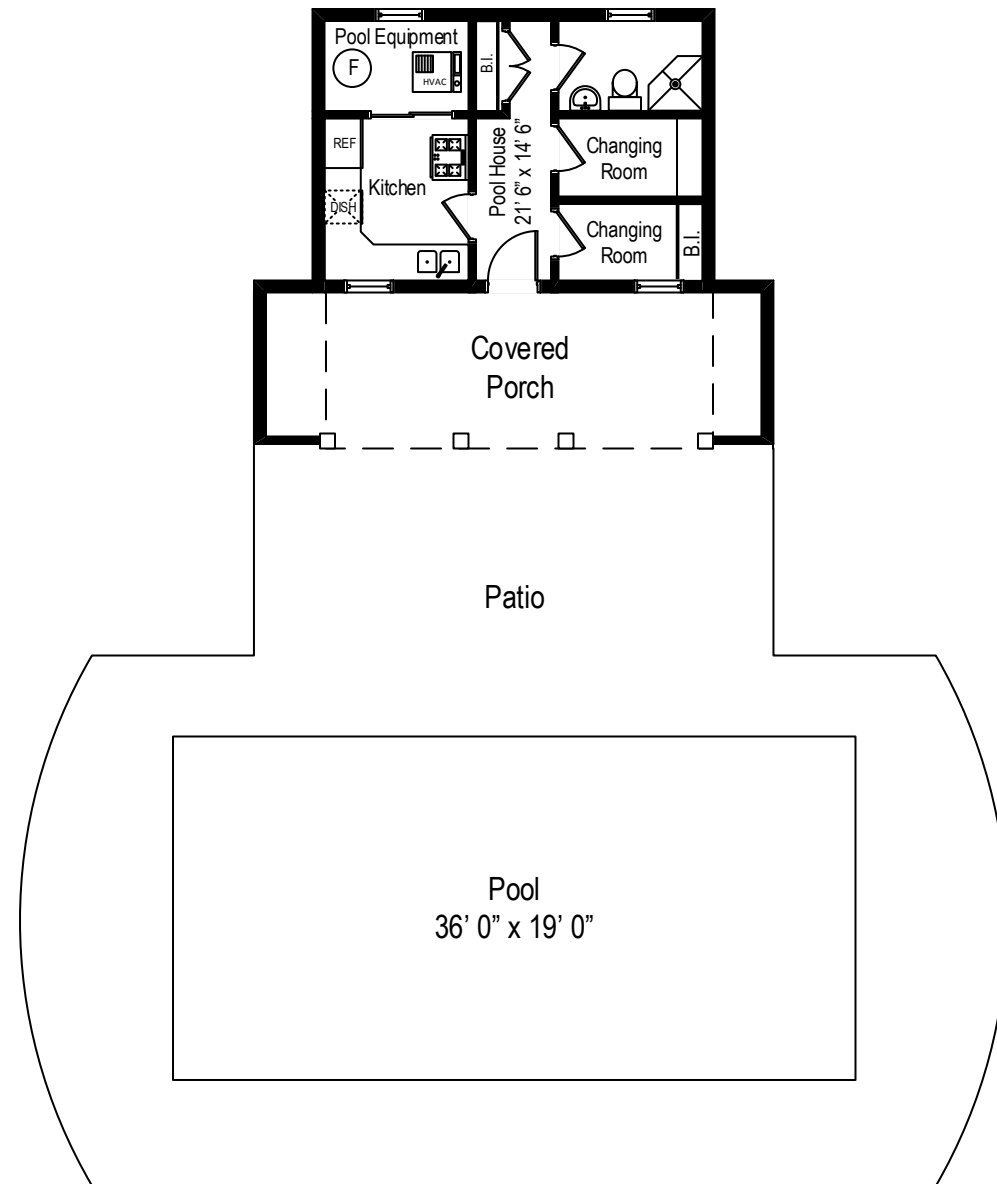

1601 Conway Road – Lake Forest, IL 60045
Apartment Second Level

All dimensions are approximate. This plan is for marketing purposes only.

1601 Conway Road – Lake Forest, IL 60045

Lower Level

All dimensions are approximate. This plan is for marketing purposes only.

1601 Conway Road – Lake Forest, IL 60045

Caretaker Residence First Level

All dimensions are approximate. This plan is for marketing purposes only.

1601 Conway Road – Lake Forest, IL 60045

Caretaker Residence Lower Level

All dimensions are approximate. This plan is for marketing purposes only.

1601 Conway Road – Lake Forest, IL 60045

Pool/ Pool House

All dimensions are approximate. This plan is for marketing purposes only.