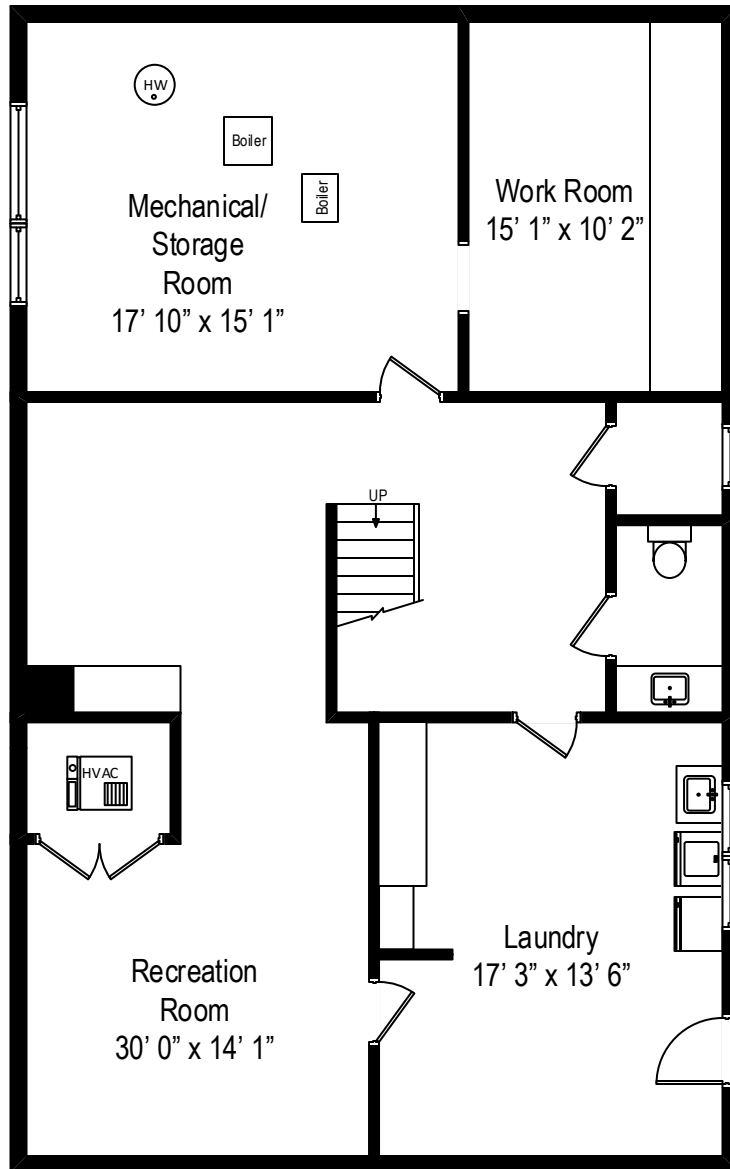

700 Rosemary Road – Lake Forest, IL 60045

First Level

All dimensions are approximate. This plan is for marketing purposes only.

700 Rosemary Road – Lake Forest, IL 60045

Second Level

All dimensions are approximate. This plan is for marketing purposes only.

700 Rosemary Road – Lake Forest, IL 60045

Third Level

All dimensions are approximate. This plan is for marketing purposes only.

700 Rosemary Road – Lake Forest, IL 60045

Lower Level

All dimensions are approximate. This plan is for marketing purposes only.