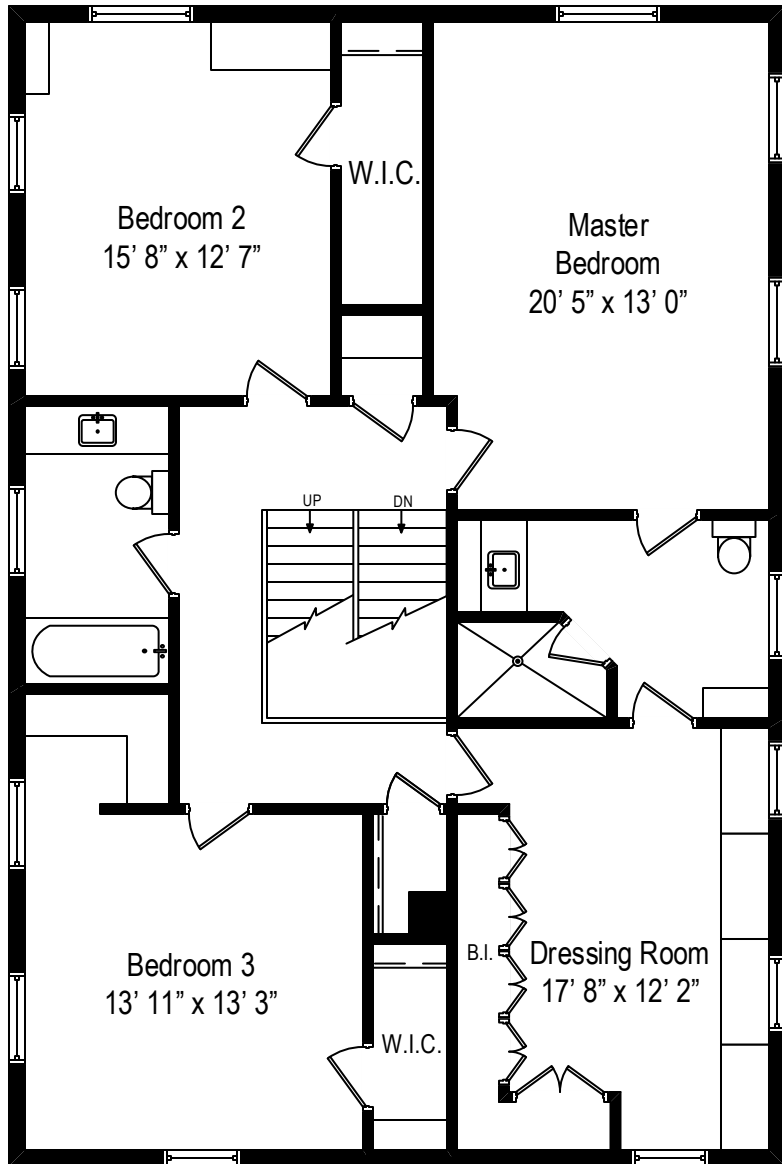

700 Rosemary Road – Lake Forest, IL 60045

First Level

All dimensions are approximate. This plan is for marketing purposes only.

700 Rosemary Road – Lake Forest, IL 60045

Second Level

All dimensions are approximate. This plan is for marketing purposes only.

700 Rosemary Road – Lake Forest, IL 60045

Third Level

All dimensions are approximate. This plan is for marketing purposes only.

700 Rosemary Road – Lake Forest, IL 60045

Lower Level

All dimensions are approximate. This plan is for marketing purposes only.