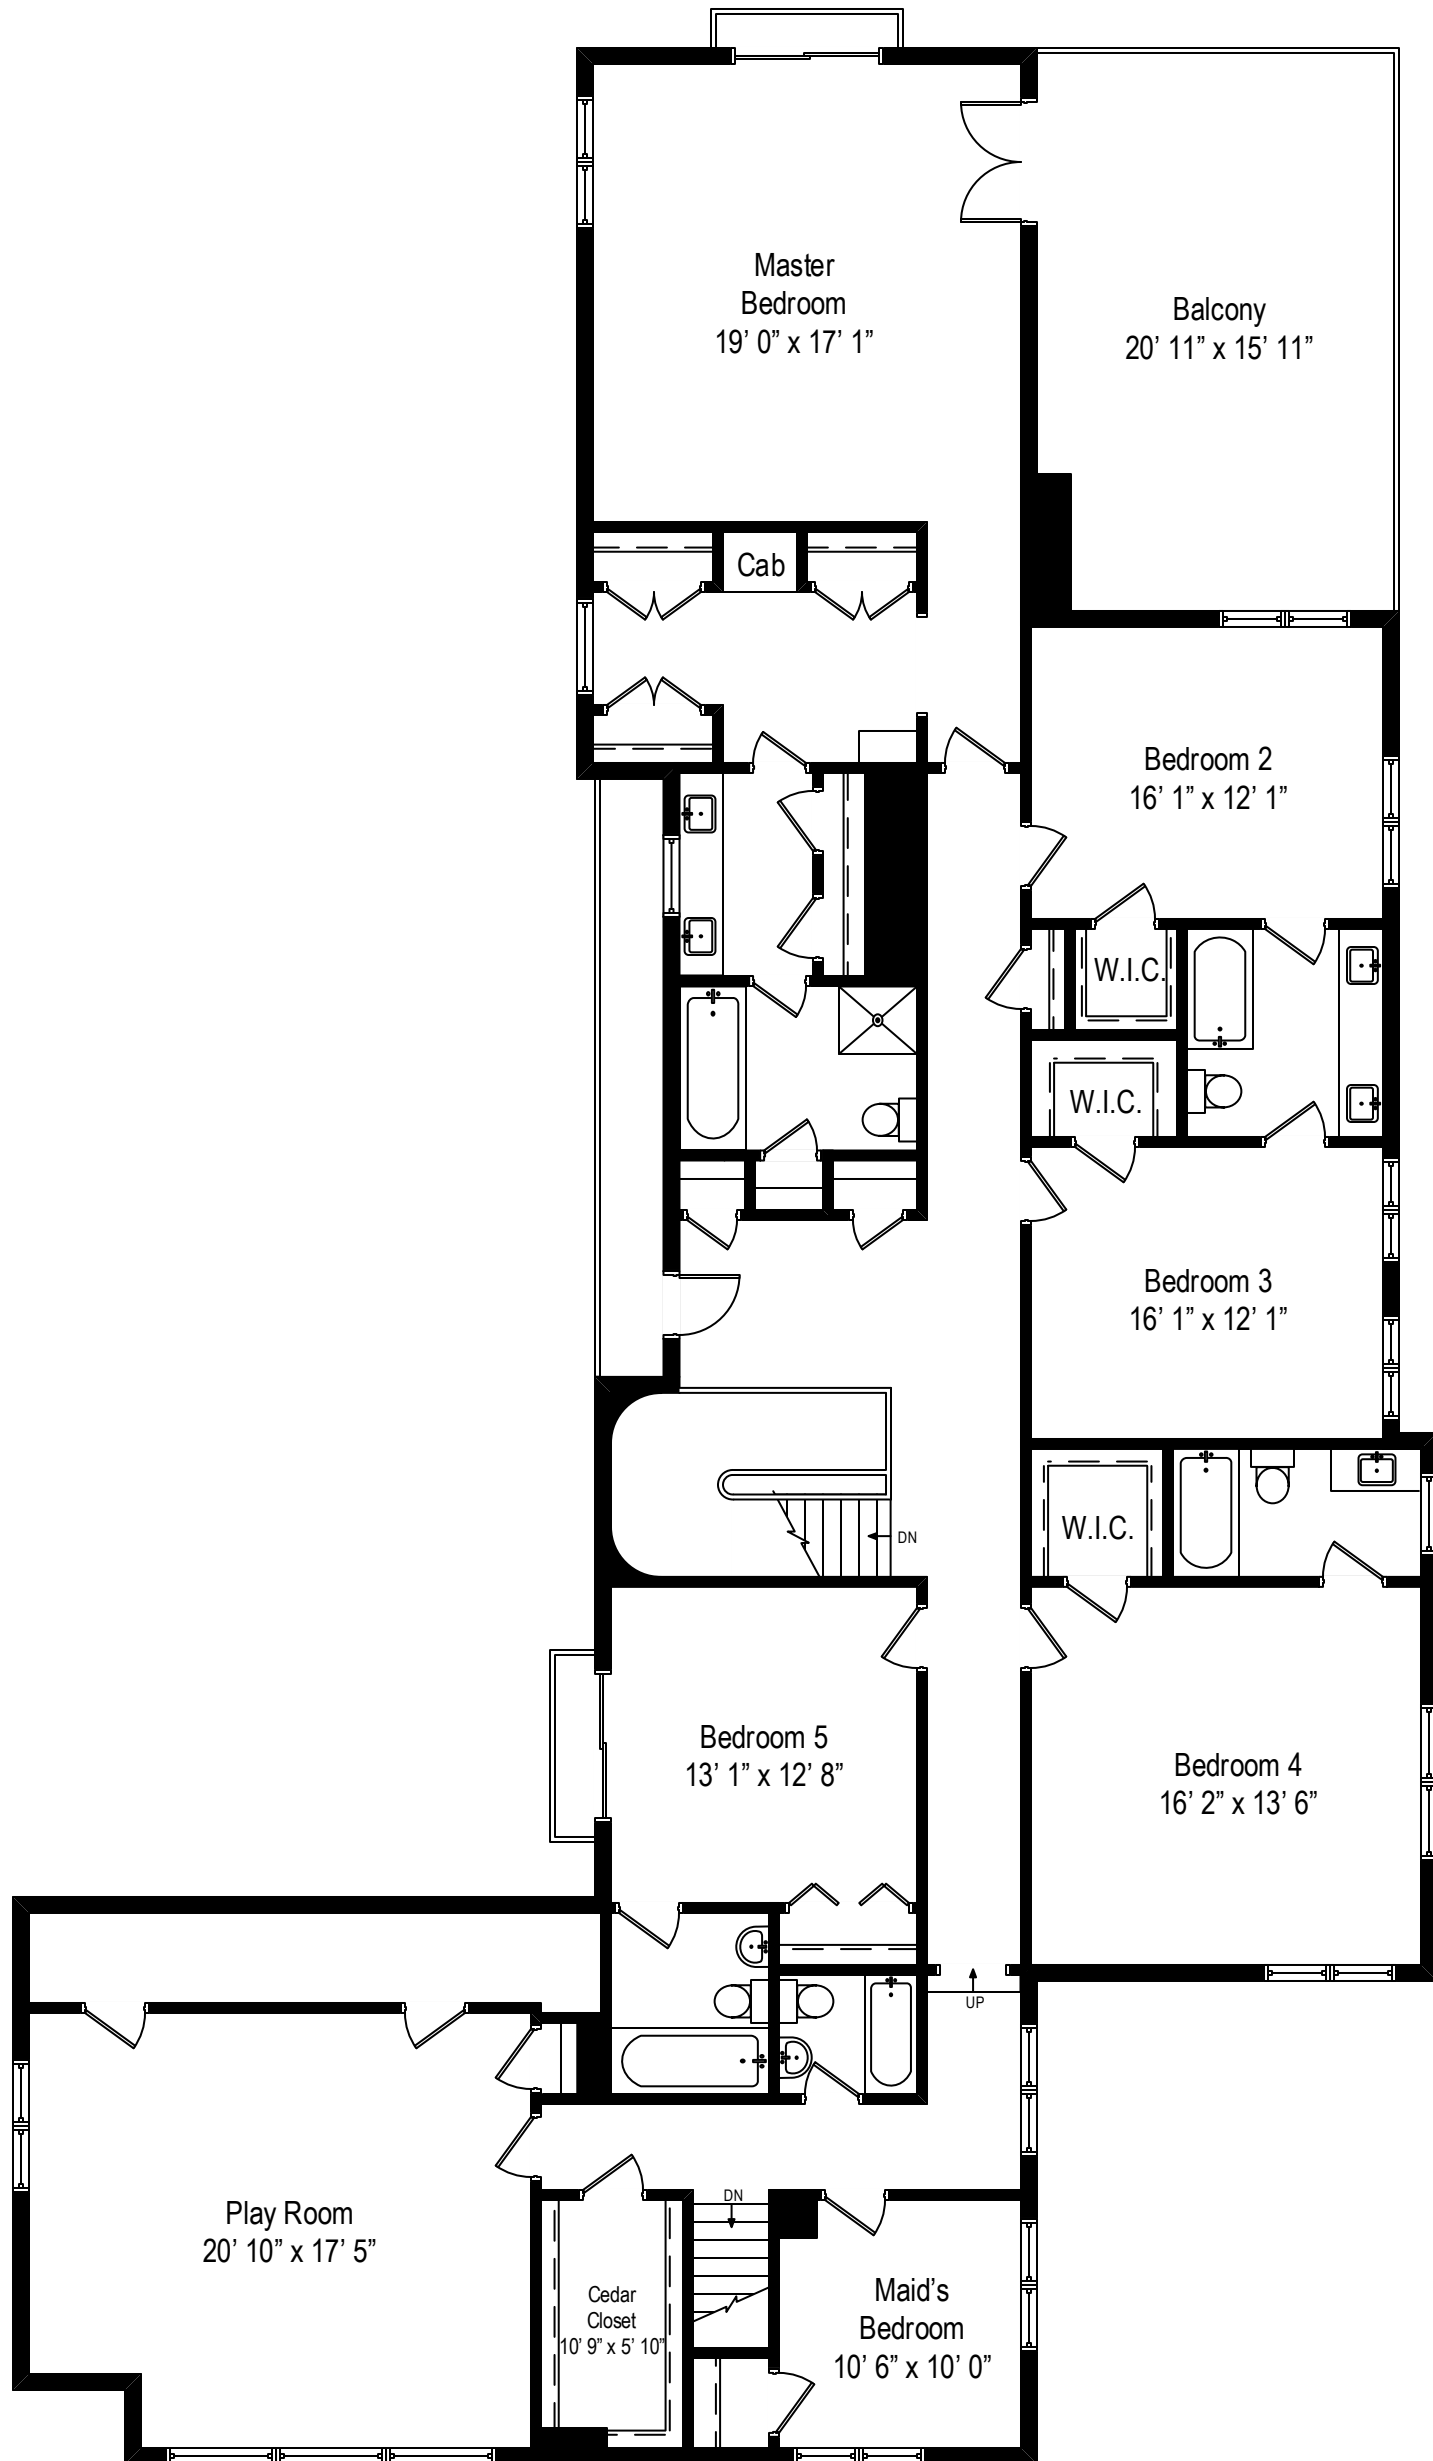

162 W. Westminster Avenue – Lake Forest, IL 60045

First Level

162 W. Westminster Avenue – Lake Forest, IL 60045

Second Level

All dimensions are approximate. This plan is for marketing purposes only.

162 W. Westminster Avenue – Lake Forest, IL 60045

Lower Level