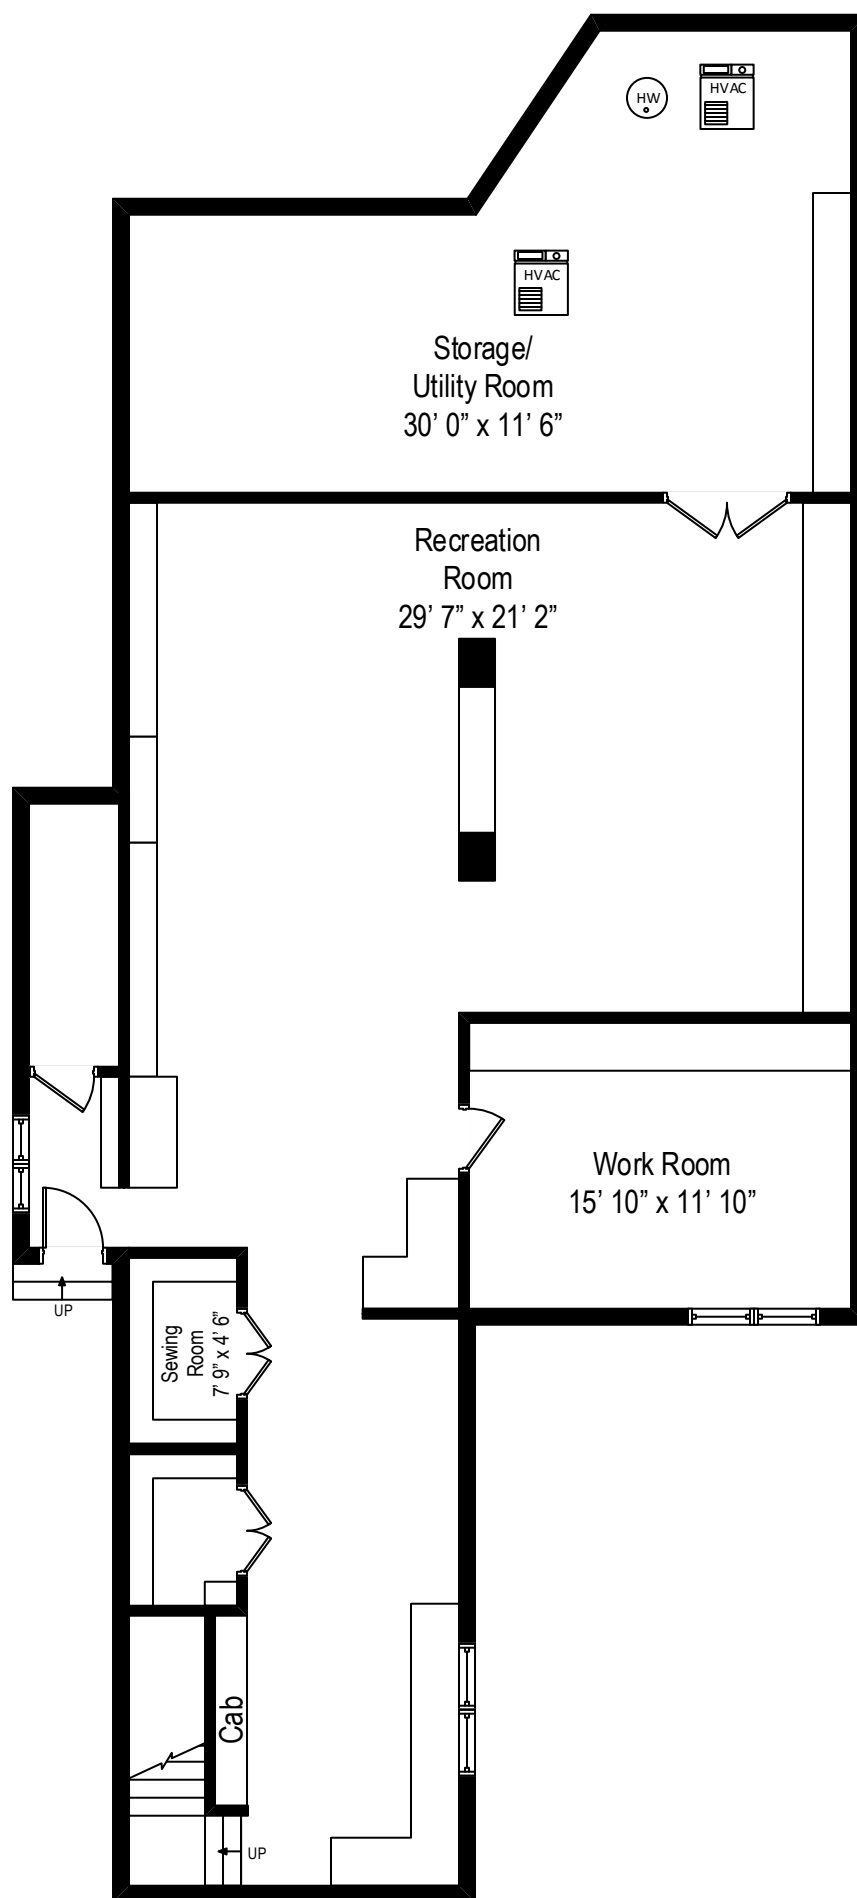

162 W. Westminster Avenue – Lake Forest, IL 60045

First Level

162 W. Westminster Avenue – Lake Forest, IL 60045

Second Level

All dimensions are approximate. This plan is for marketing purposes only.

162 W. Westminster Avenue – Lake Forest, IL 60045

Lower Level