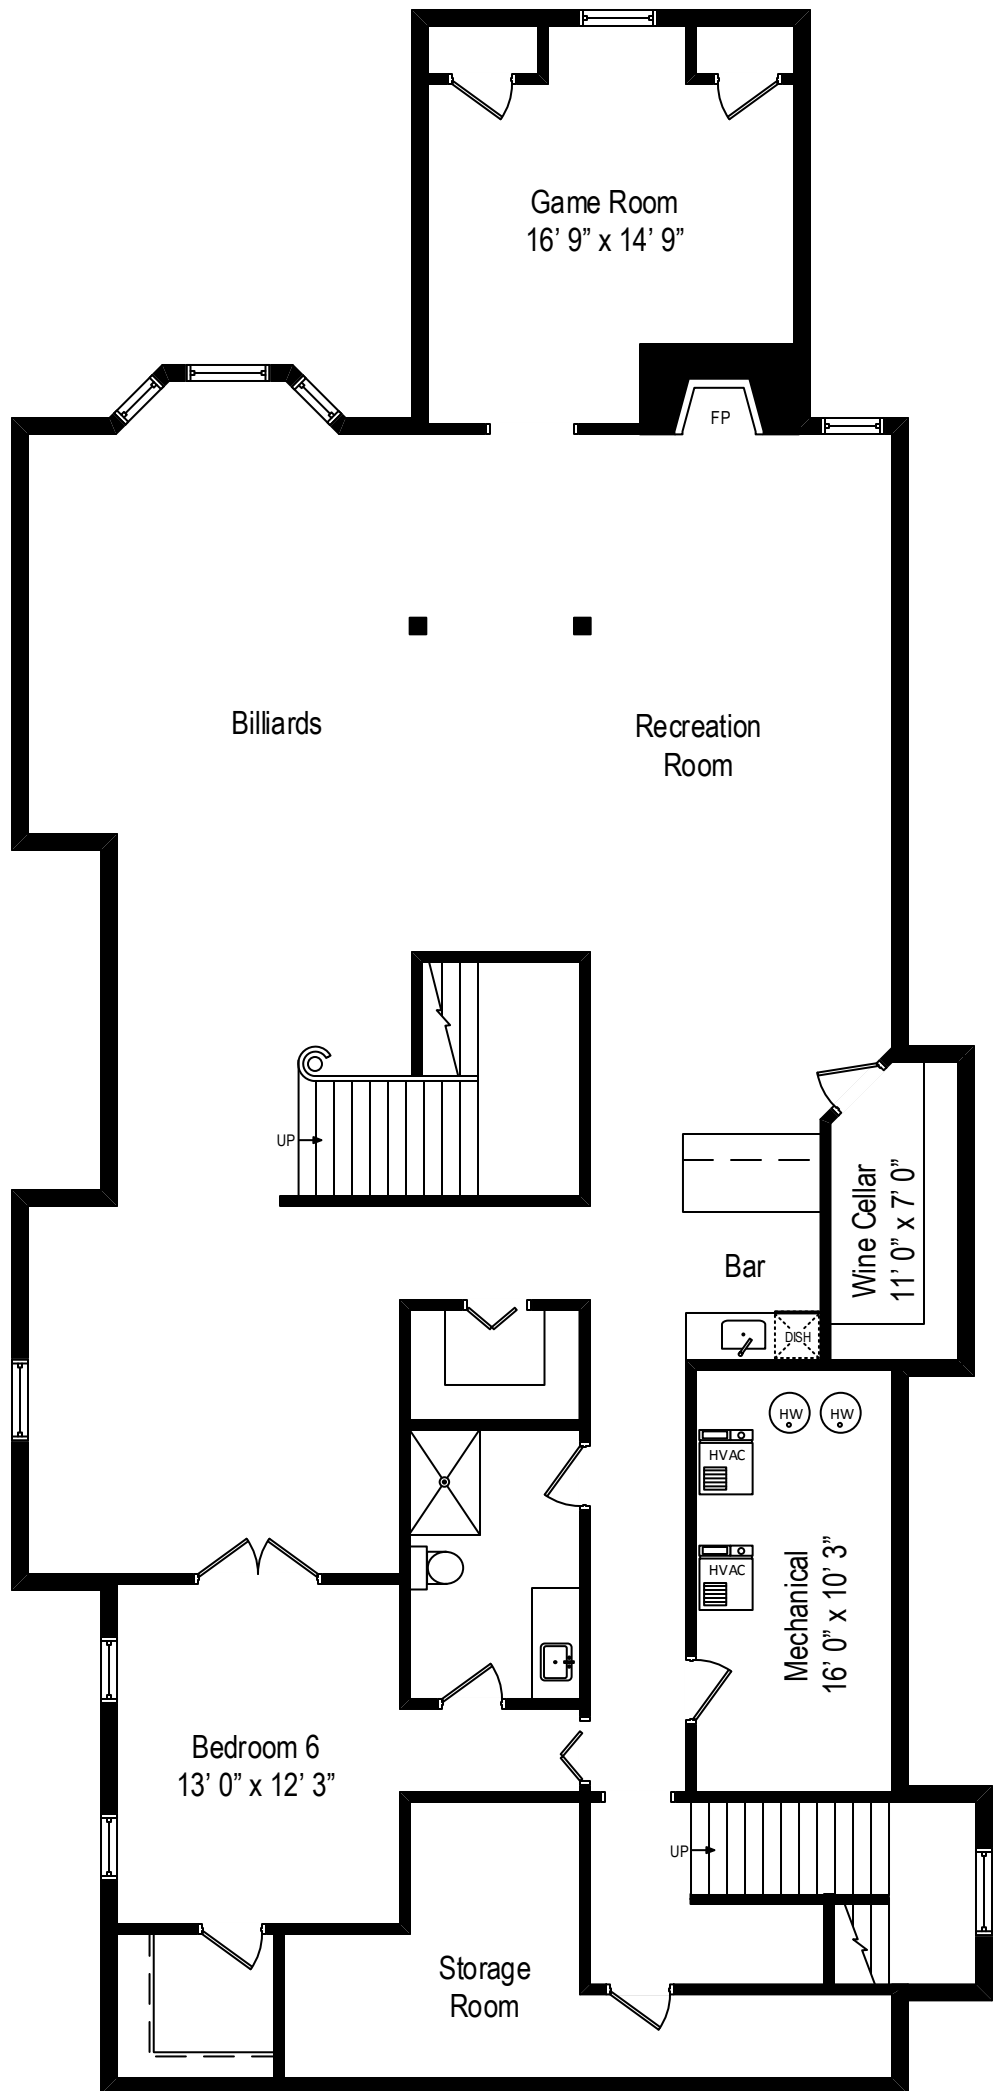

780 Gage Lane – Lake Forest, IL 60045

First Level

All dimensions are approximate. This plan is for marketing purposes only.

780 Gage Lane – Lake Forest, IL 60045

Second Level

All dimensions are approximate. This plan is for marketing purposes only.

780 Gage Lane – Lake Forest, IL 60045

Third Level

All dimensions are approximate. This plan is for marketing purposes only.

780 Gage Lane – Lake Forest, IL 60045

Lower Level

All dimensions are approximate. This plan is for marketing purposes only.