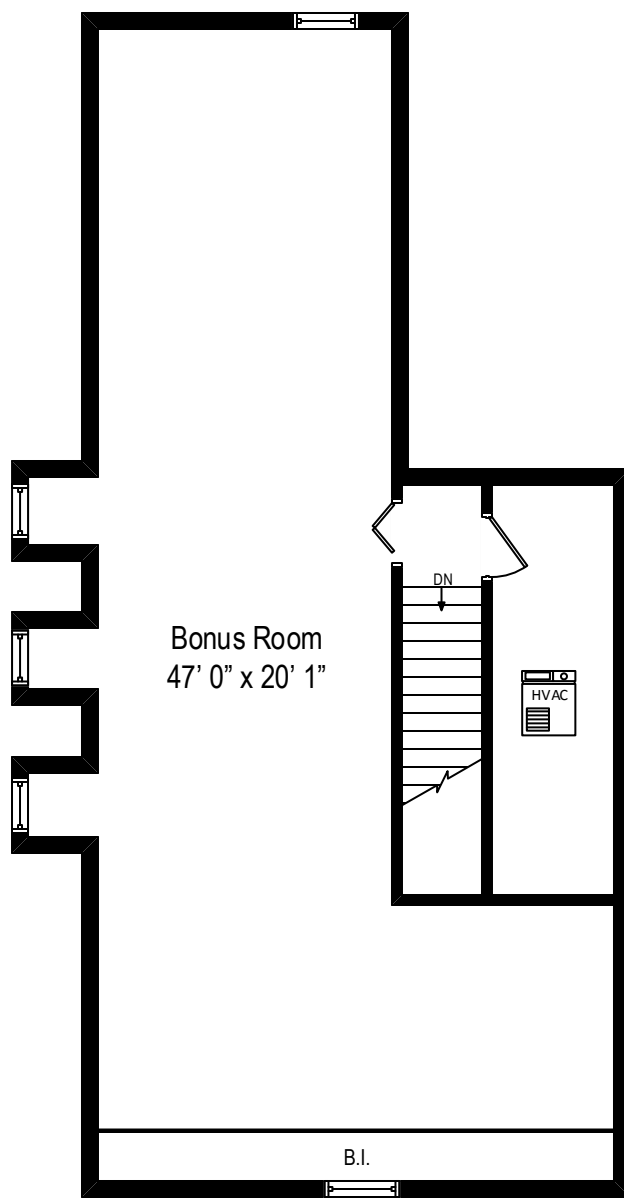

780 Gage Lane – Lake Forest, IL 60045

First Level

All dimensions are approximate. This plan is for marketing purposes only.

780 Gage Lane – Lake Forest, IL 60045

Second Level

All dimensions are approximate. This plan is for marketing purposes only.

780 Gage Lane – Lake Forest, IL 60045

Third Level

All dimensions are approximate. This plan is for marketing purposes only.

780 Gage Lane – Lake Forest, IL 60045

Lower Level

All dimensions are approximate. This plan is for marketing purposes only.