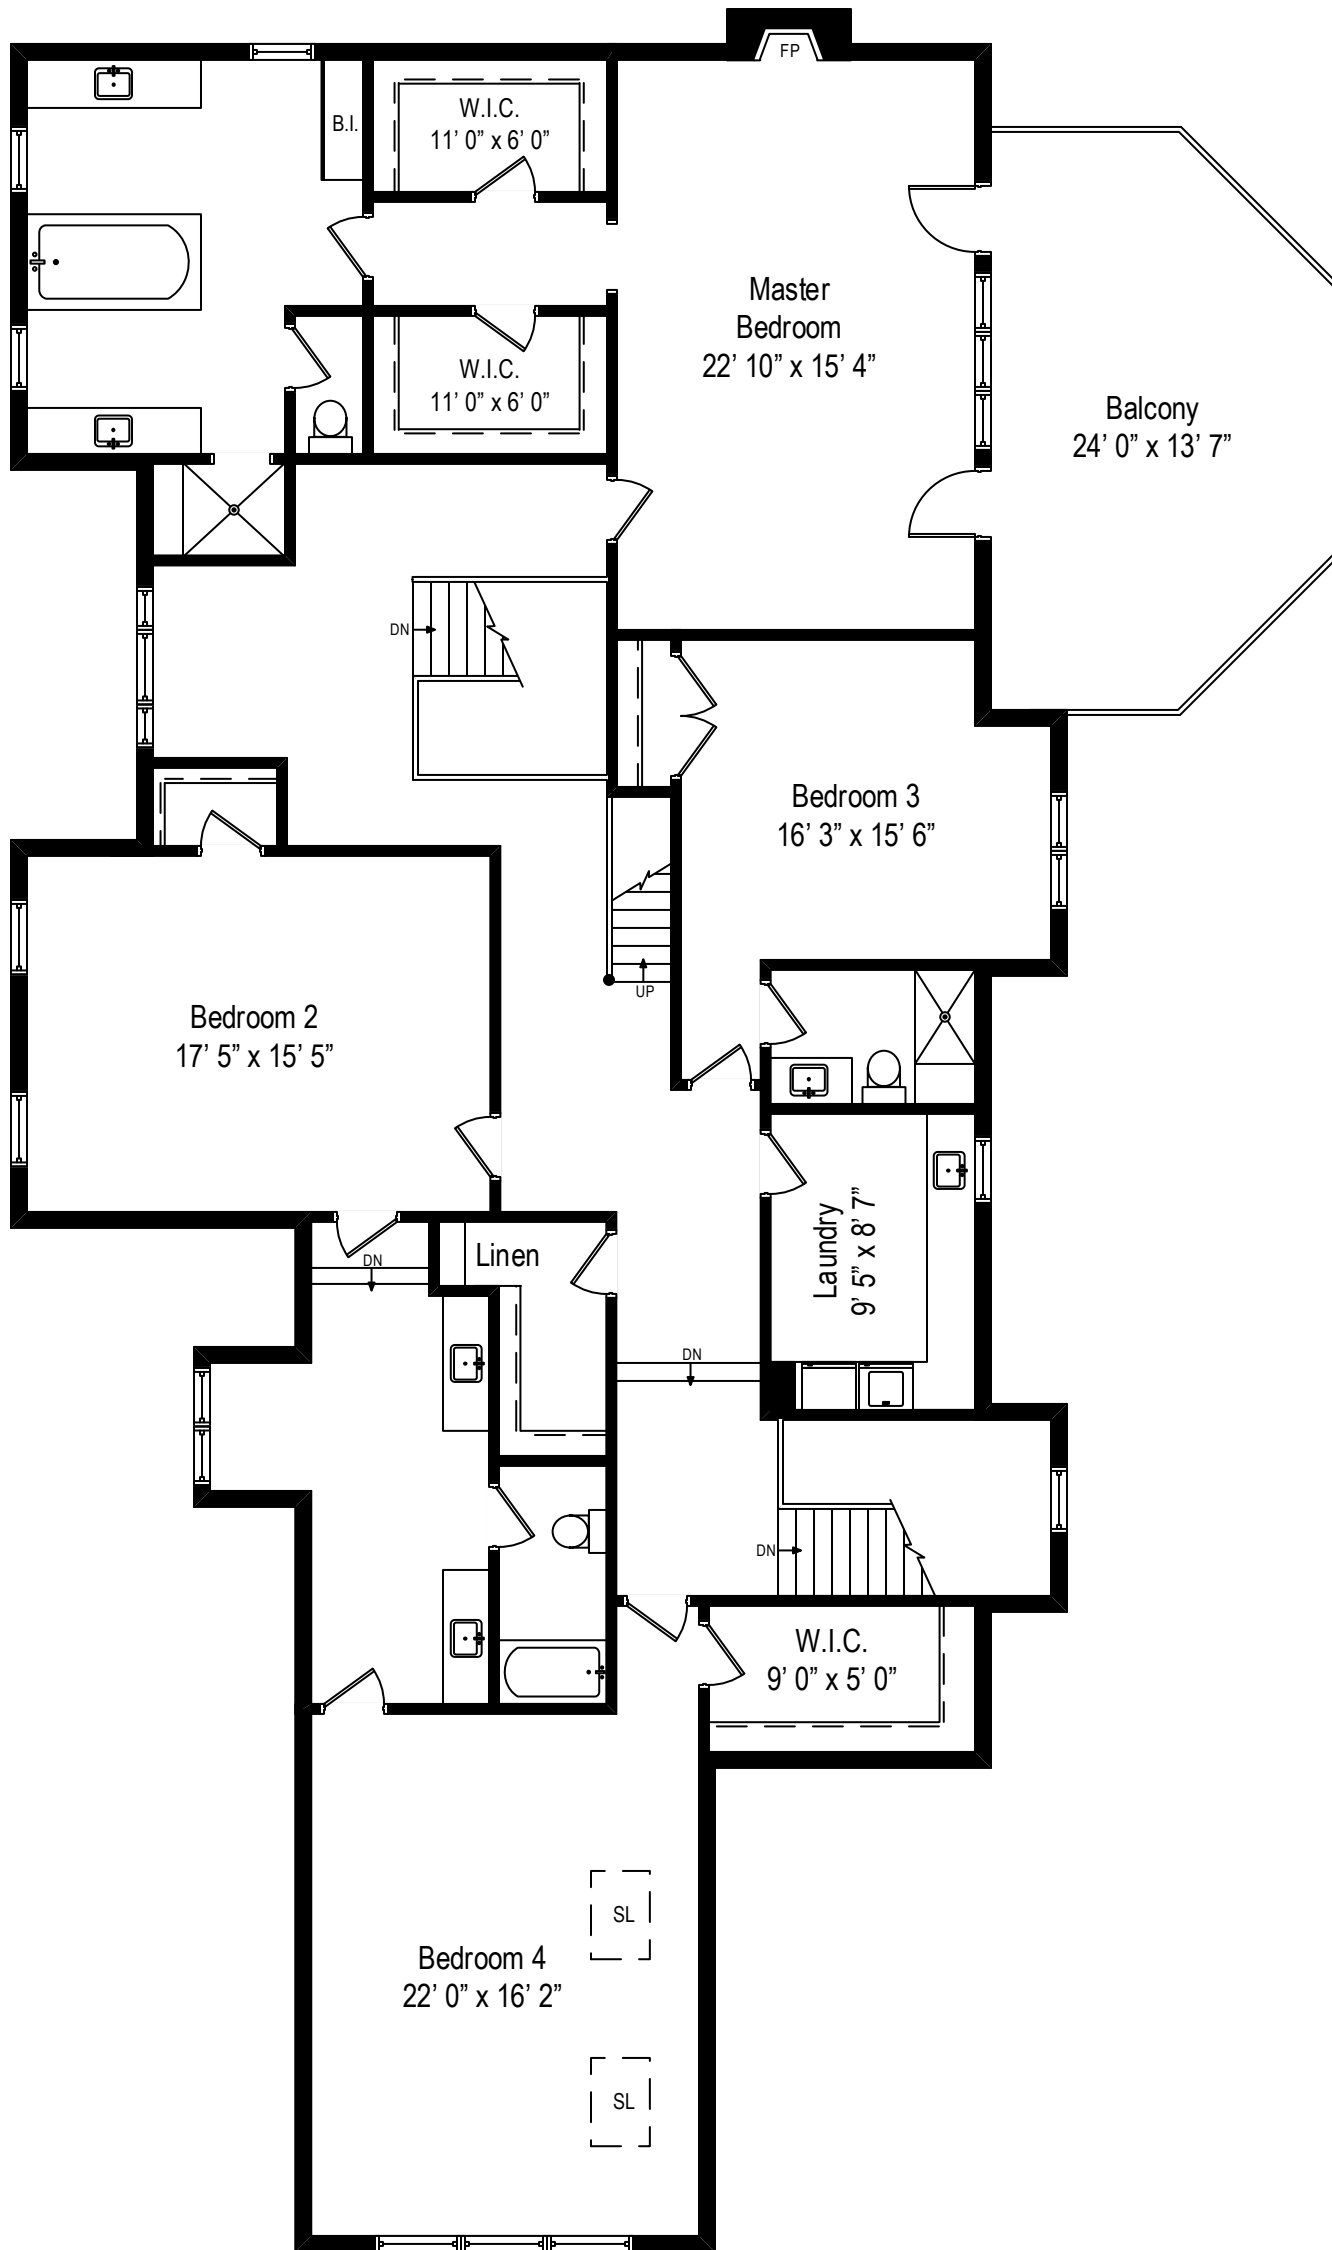

780 Gage Lane – Lake Forest, IL 60045

First Level

All dimensions are approximate. This plan is for marketing purposes only.

780 Gage Lane – Lake Forest, IL 60045

Second Level

All dimensions are approximate. This plan is for marketing purposes only.

780 Gage Lane – Lake Forest, IL 60045

Third Level

All dimensions are approximate. This plan is for marketing purposes only.

780 Gage Lane – Lake Forest, IL 60045

Lower Level

All dimensions are approximate. This plan is for marketing purposes only.