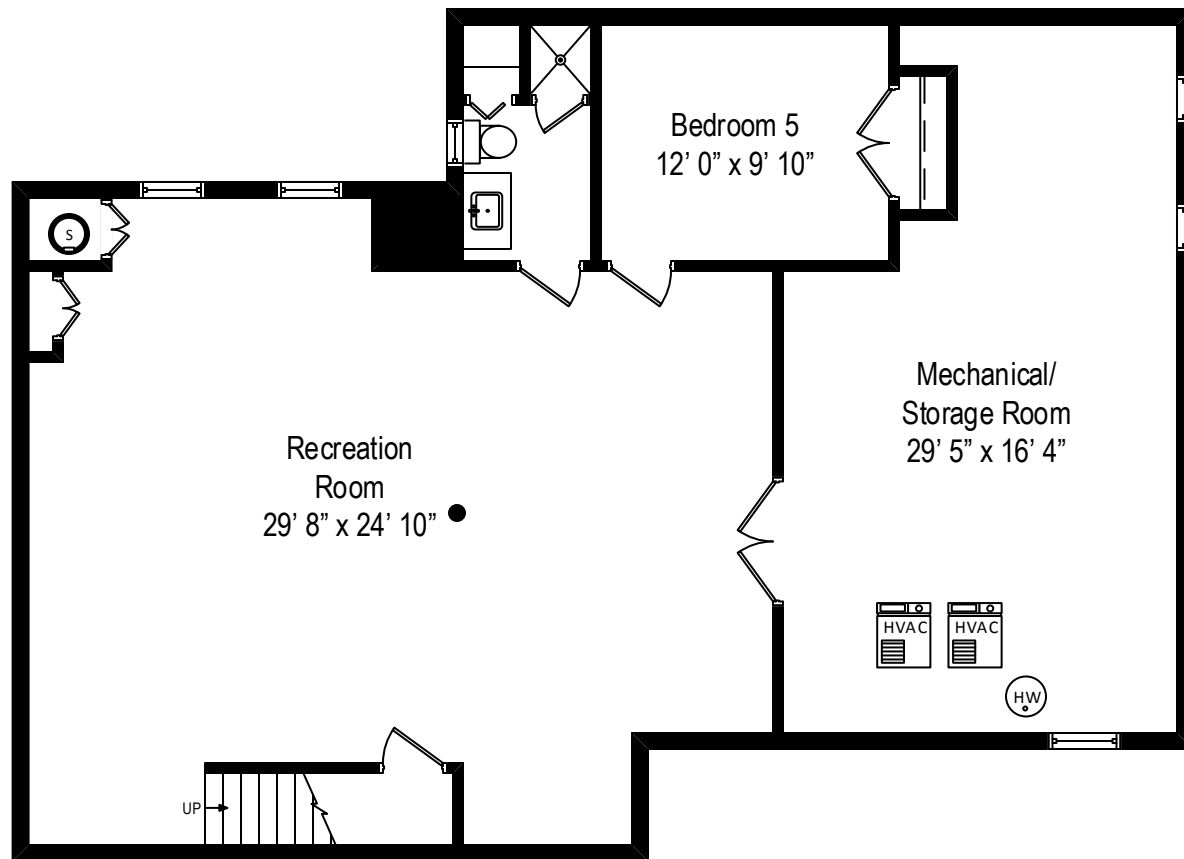

1910 S. Ridge – Lake Forest, IL 60045

First Level

All dimensions are approximate. This plan is for marketing purposes only.

1910 S. Ridge – Lake Forest, IL 60045

Lower Level

All dimensions are approximate. This plan is for marketing purposes only.