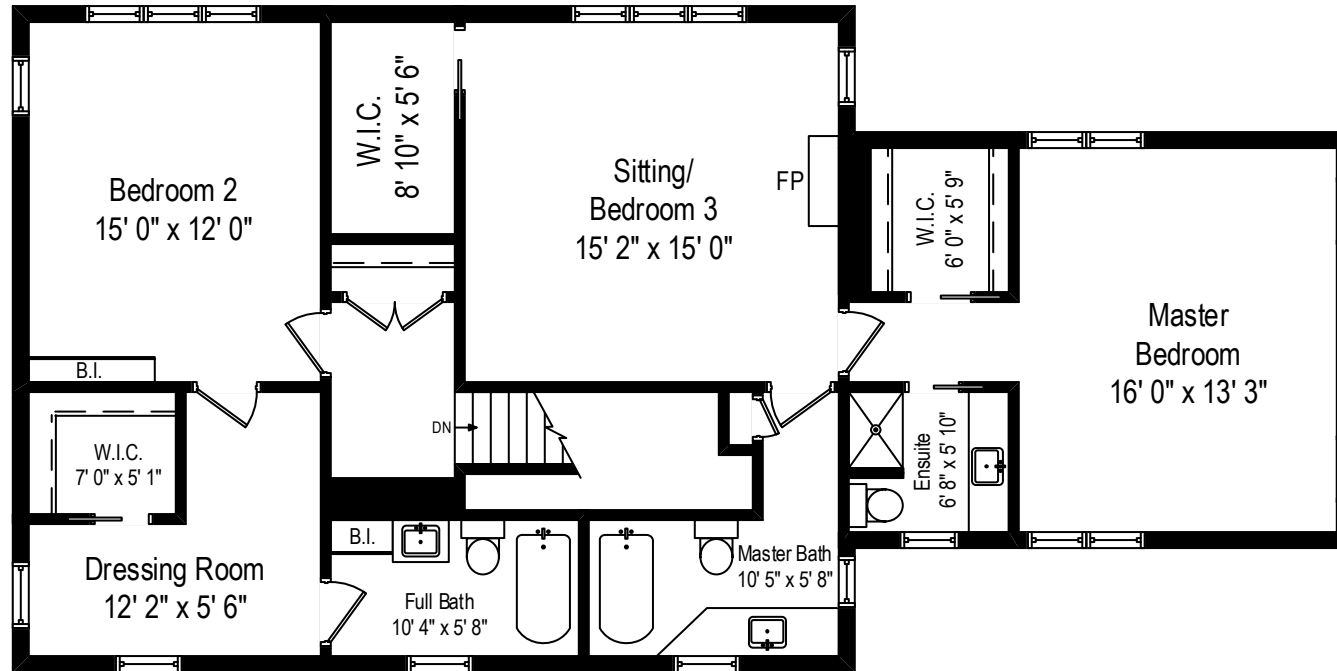

1000 Walden Lake – Forest, IL 60045

First Level

1000 Walden Lake – Forest, IL 60045

Second Level

All dimensions are approximate. This plan is for marketing purposes only.

1000 Walden Lake – Forest, IL 60045

Lower Level

All dimensions are approximate. This plan is for marketing purposes only.