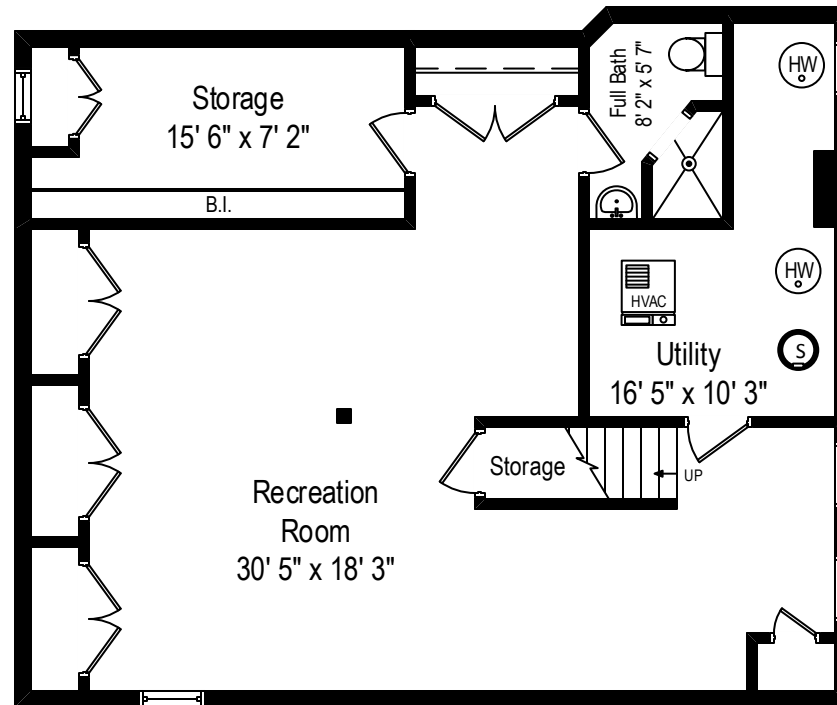

1000 Walden Lake – Forest, IL 60045

First Level

1000 Walden Lake – Forest, IL 60045

Second Level

All dimensions are approximate. This plan is for marketing purposes only.

1000 Walden Lake – Forest, IL 60045

Lower Level

All dimensions are approximate. This plan is for marketing purposes only.