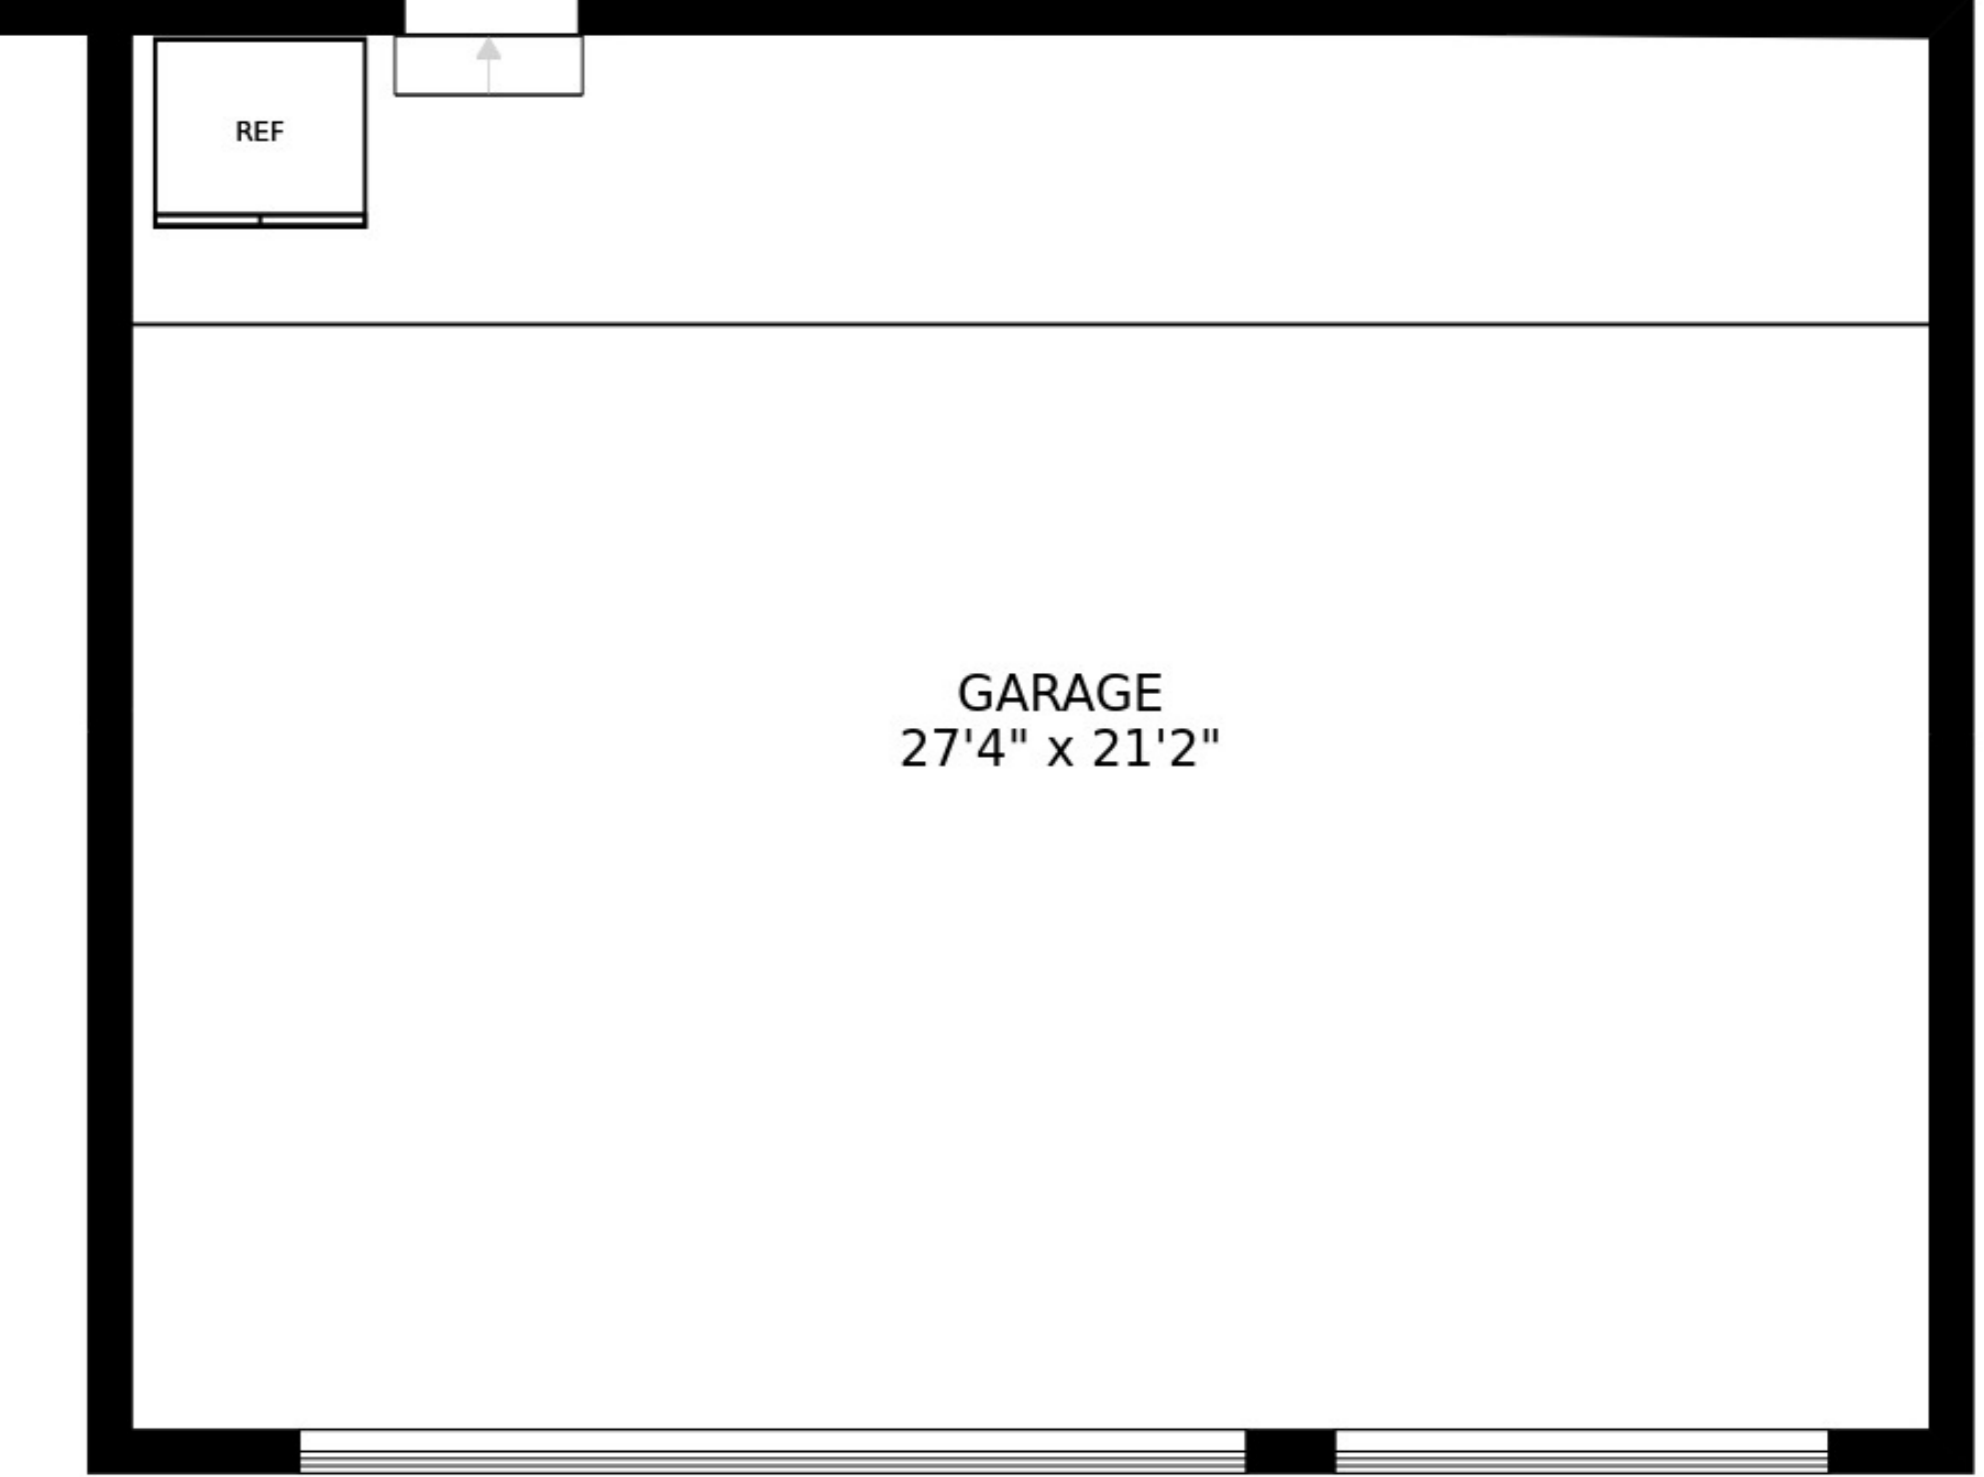

FLOOR 1

FLOOR 2

FLOOR 3

SIZES AND DIMENSIONS ARE APPROXIMATE, ACTUAL MAY VARY.

SIZES AND DIMENSIONS ARE APPROXIMATE, ACTUAL MAY VARY.

SIZES AND DIMENSIONS ARE APPROXIMATE, ACTUAL MAY VARY.

BASEMENT
28'11" x 35'6"

RECREATION ROOM
30'5" x 33'4"

REF

STORAGE
9'7" x 7'7"

DW