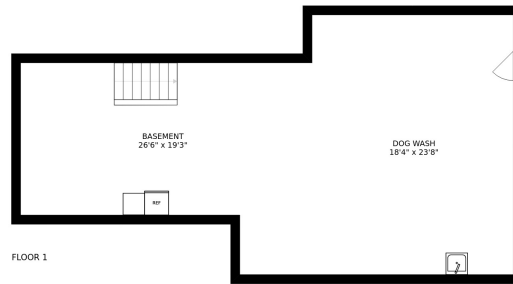

FLOOR 3

FLOOR 2

FLOOR 1

SIZES AND DIMENSIONS ARE APPROXIMATE, ACTUAL MAY VARY.

SIZES AND DIMENSIONS ARE APPROXIMATE, ACTUAL MAY VARY.

BASEMENT  
26'6" x 19'3"

DOG WASH  
18'4" x 23'8"

SIZES AND DIMENSIONS ARE APPROXIMATE, ACTUAL MAY VARY.