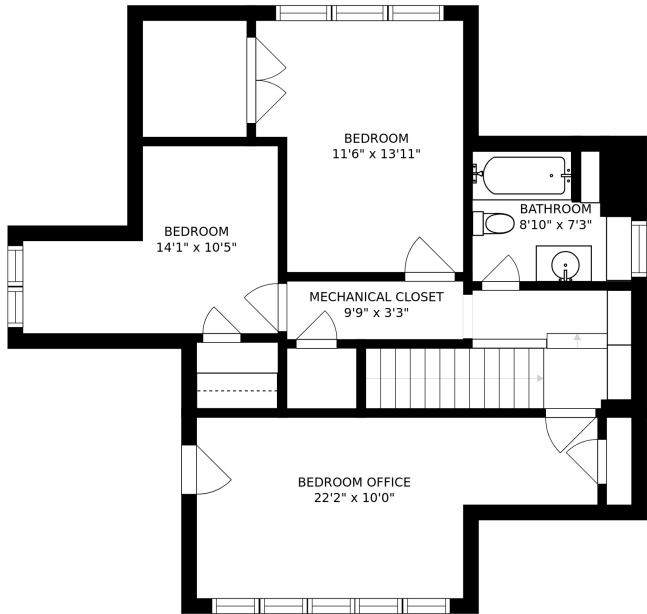

FLOOR 3

FLOOR 2

FLOOR 1

SIZES AND DIMENSIONS ARE APPROXIMATE, ACTUAL MAY VARY.

SIZES AND DIMENSIONS ARE APPROXIMATE, ACTUAL MAY VARY.

BASEMENT  
26'6" x 19'3"

DOG WASH  
18'4" x 23'8"

SIZES AND DIMENSIONS ARE APPROXIMATE, ACTUAL MAY VARY.