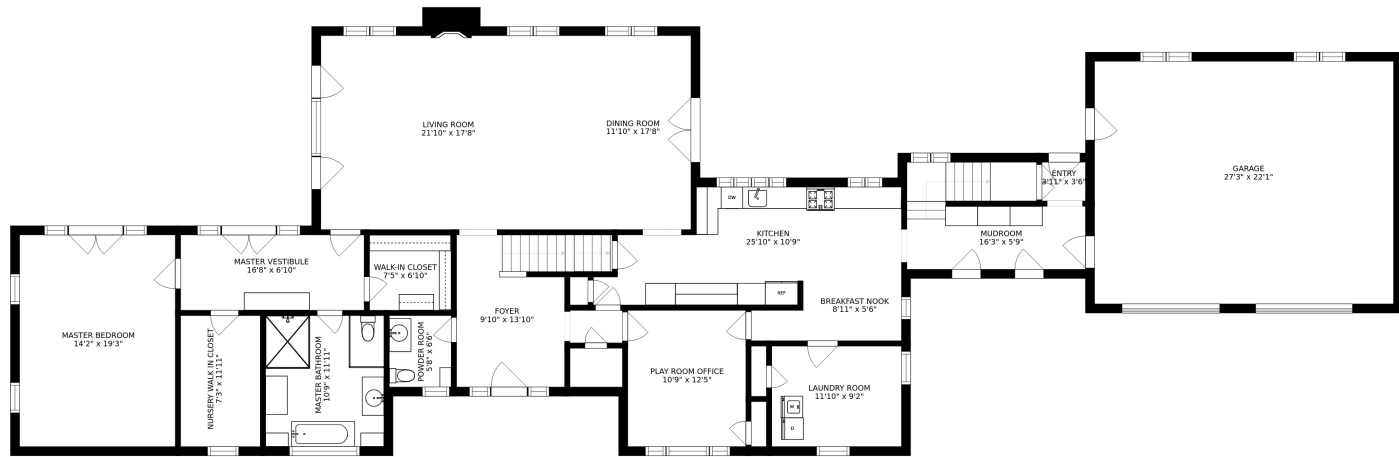

FLOOR 3

FLOOR 2

FLOOR 1

SIZES AND DIMENSIONS ARE APPROXIMATE, ACTUAL MAY VARY.

SIZES AND DIMENSIONS ARE APPROXIMATE, ACTUAL MAY VARY.

BASEMENT  
26'6" x 19'3"

DOG WASH  
18'4" x 23'8"

SIZES AND DIMENSIONS ARE APPROXIMATE, ACTUAL MAY VARY.