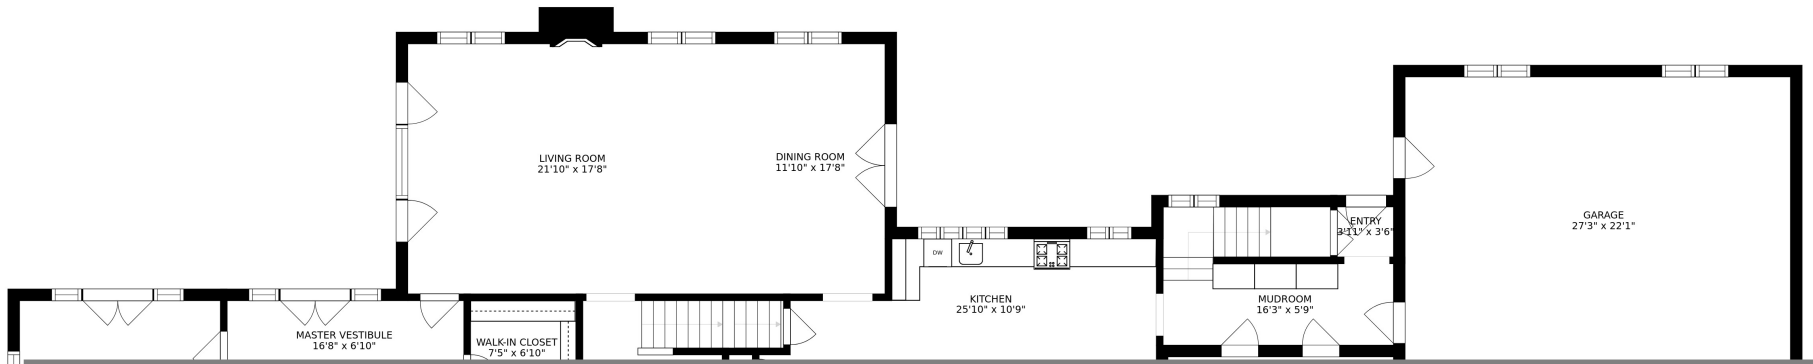

FLOOR 3

FLOOR 2

FLOOR 1

SIZES AND DIMENSIONS ARE APPROXIMATE, ACTUAL MAY VARY.

SIZES AND DIMENSIONS ARE APPROXIMATE, ACTUAL MAY VARY.

BASEMENT  
26'6" x 19'3"

DOG WASH  
18'4" x 23'8"

SIZES AND DIMENSIONS ARE APPROXIMATE, ACTUAL MAY VARY.