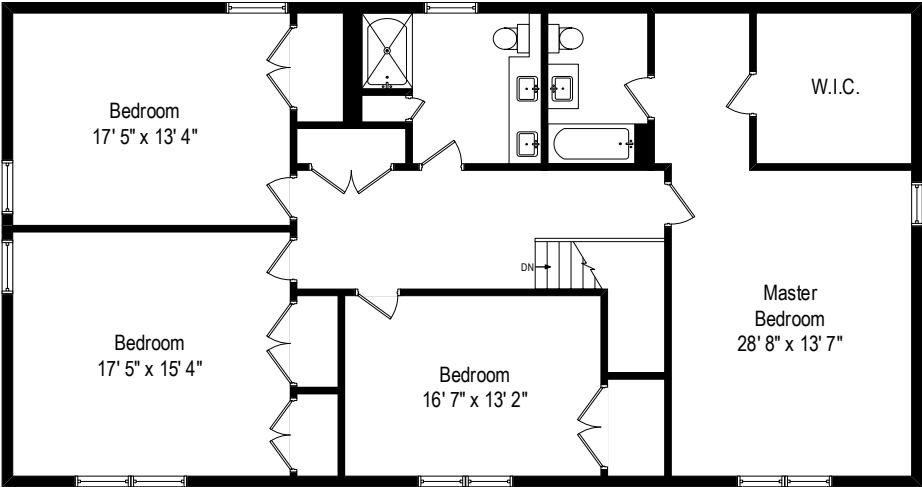

39 Windsor Road - Princeton Junction, NJ 08550

First Level

All dimensions are approximate. This plan is for marketing purposes only.

39 Windsor Road - Princeton Junction, NJ 08550

Second Level

All dimensions are approximate. This plan is for marketing purposes only.

39 Windsor Road - Princeton Junction, NJ 08550

Lower Level

All dimensions are approximate. This plan is for marketing purposes only.

Second Level

First Level

Lower Level

39 Windsor Road - Princeton Junction, NJ 08550

All dimensions are approximate. This plan is for marketing purposes only.