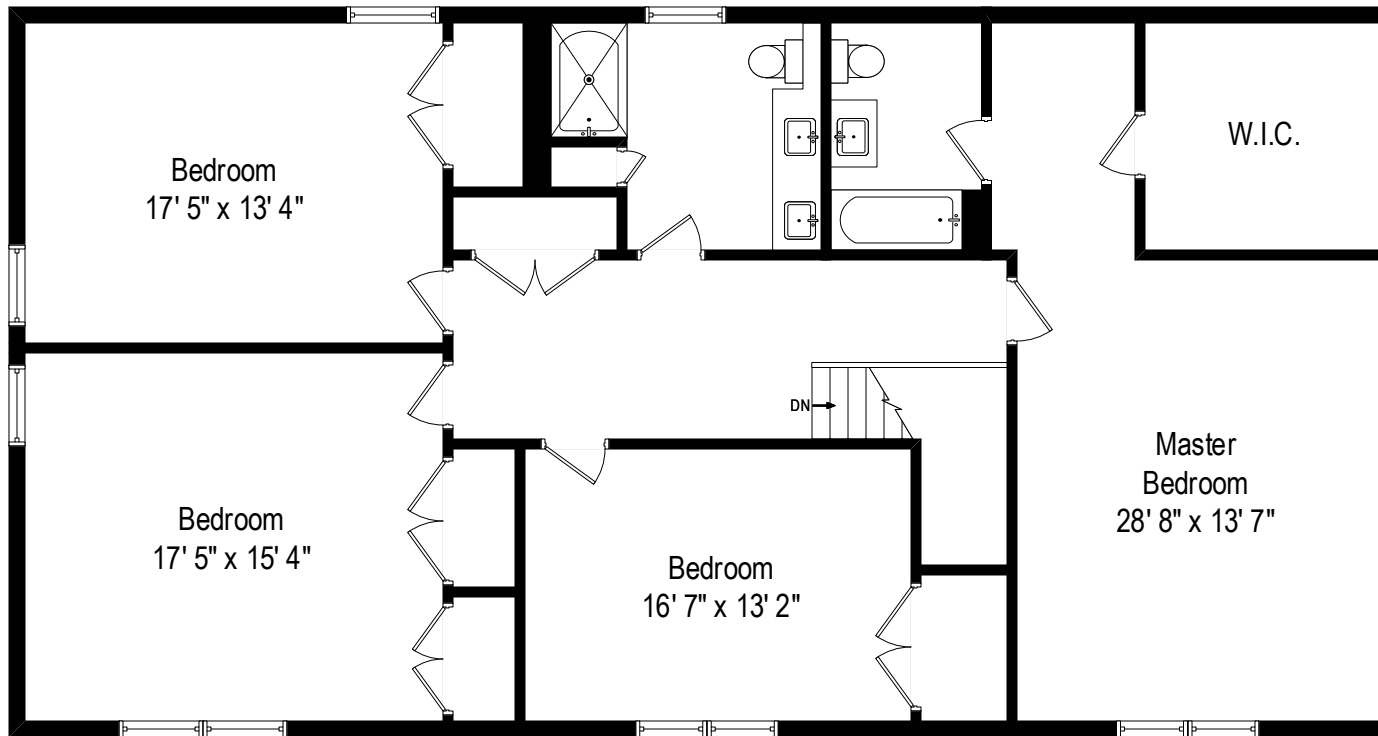

39 Windsor Road - Princeton Junction, NJ 08550

First Level

All dimensions are approximate. This plan is for marketing purposes only.

39 Windsor Road - Princeton Junction, NJ 08550

Second Level

All dimensions are approximate. This plan is for marketing purposes only.

39 Windsor Road - Princeton Junction, NJ 08550

Lower Level

All dimensions are approximate. This plan is for marketing purposes only.

Second Level

First Level

Lower Level

39 Windsor Road - Princeton Junction, NJ 08550

All dimensions are approximate. This plan is for marketing purposes only.