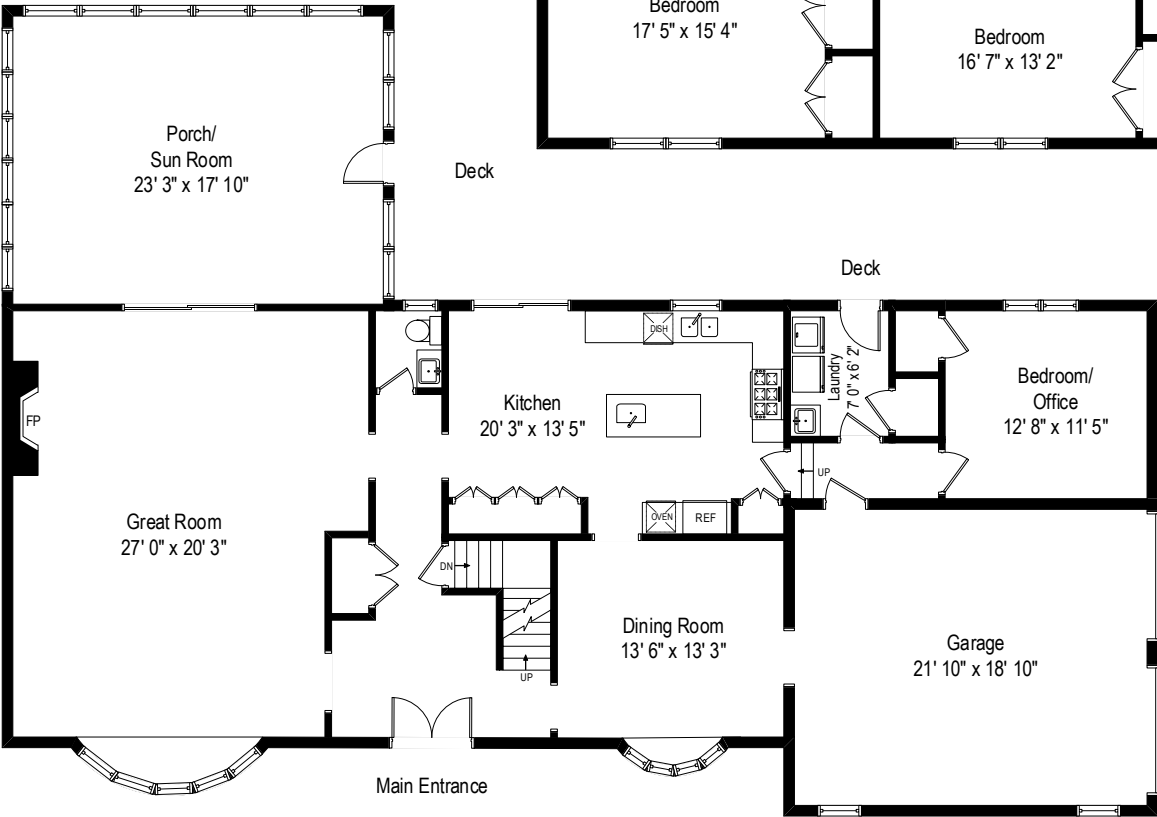

39 Windsor Road - Princeton Junction, NJ 08550

First Level

All dimensions are approximate. This plan is for marketing purposes only.

39 Windsor Road - Princeton Junction, NJ 08550

Second Level

All dimensions are approximate. This plan is for marketing purposes only.

39 Windsor Road - Princeton Junction, NJ 08550

Lower Level

All dimensions are approximate. This plan is for marketing purposes only.

Second Level

First Level

Lower Level

39 Windsor Road - Princeton Junction, NJ 08550

All dimensions are approximate. This plan is for marketing purposes only.