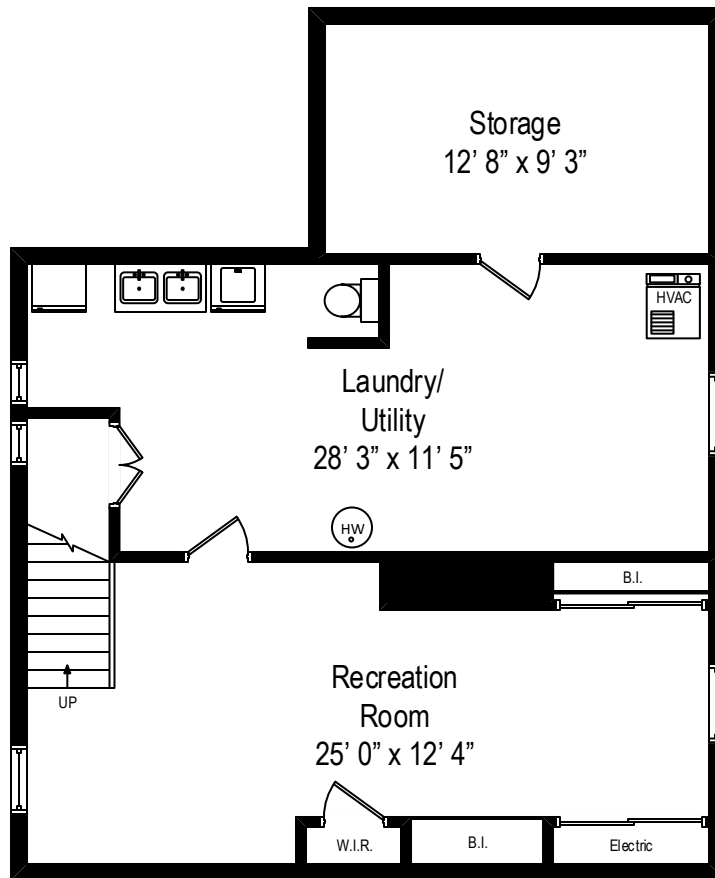

942 Pine Street – Winnetka, IL 60093

First Level

All dimensions are approximate. This plan is for marketing purposes only.

942 Pine Street – Winnetka, IL 60093

Second Level

All dimensions are approximate. This plan is for marketing purposes only.

942 Pine Street – Winnetka, IL 60093

Lower Level

All dimensions are approximate. This plan is for marketing purposes only.