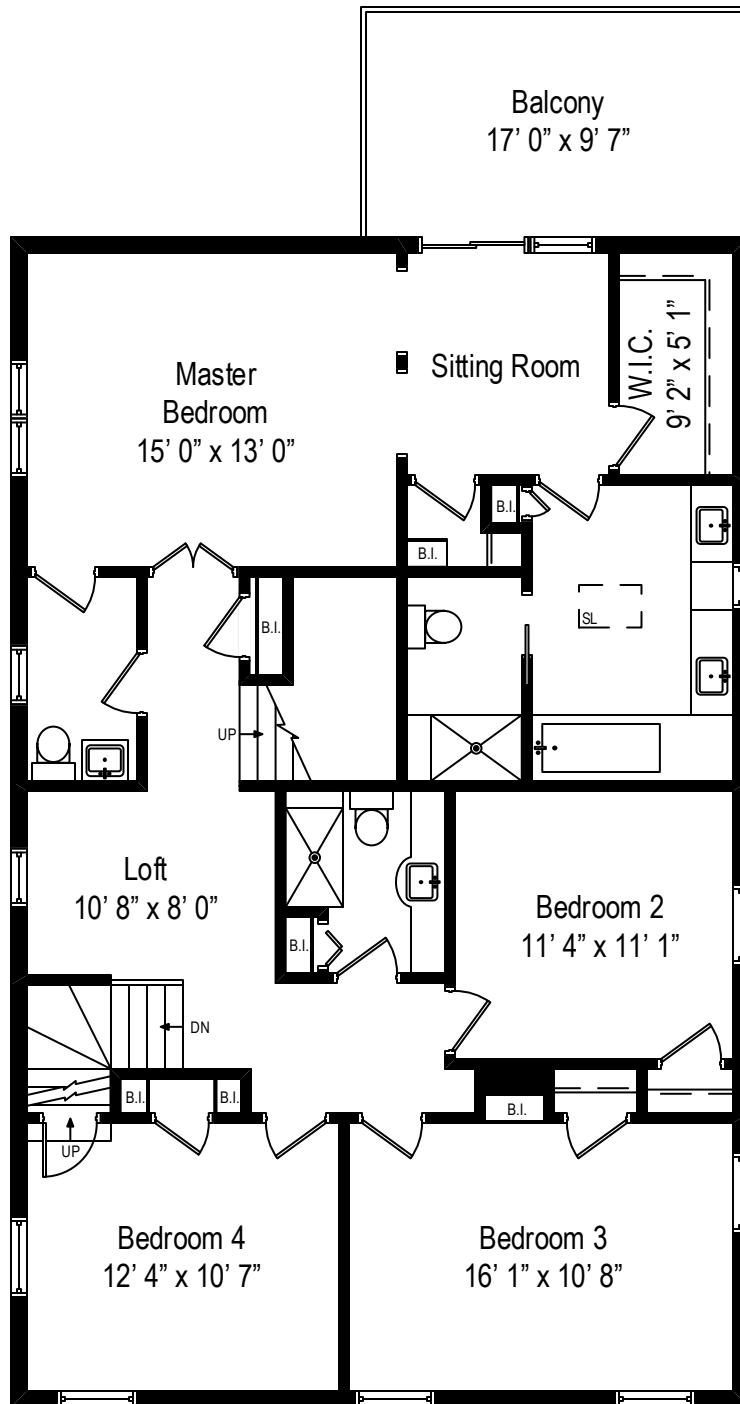

942 Pine Street – Winnetka, IL 60093

First Level

All dimensions are approximate. This plan is for marketing purposes only.

942 Pine Street – Winnetka, IL 60093

Second Level

All dimensions are approximate. This plan is for marketing purposes only.

942 Pine Street – Winnetka, IL 60093

Lower Level

All dimensions are approximate. This plan is for marketing purposes only.