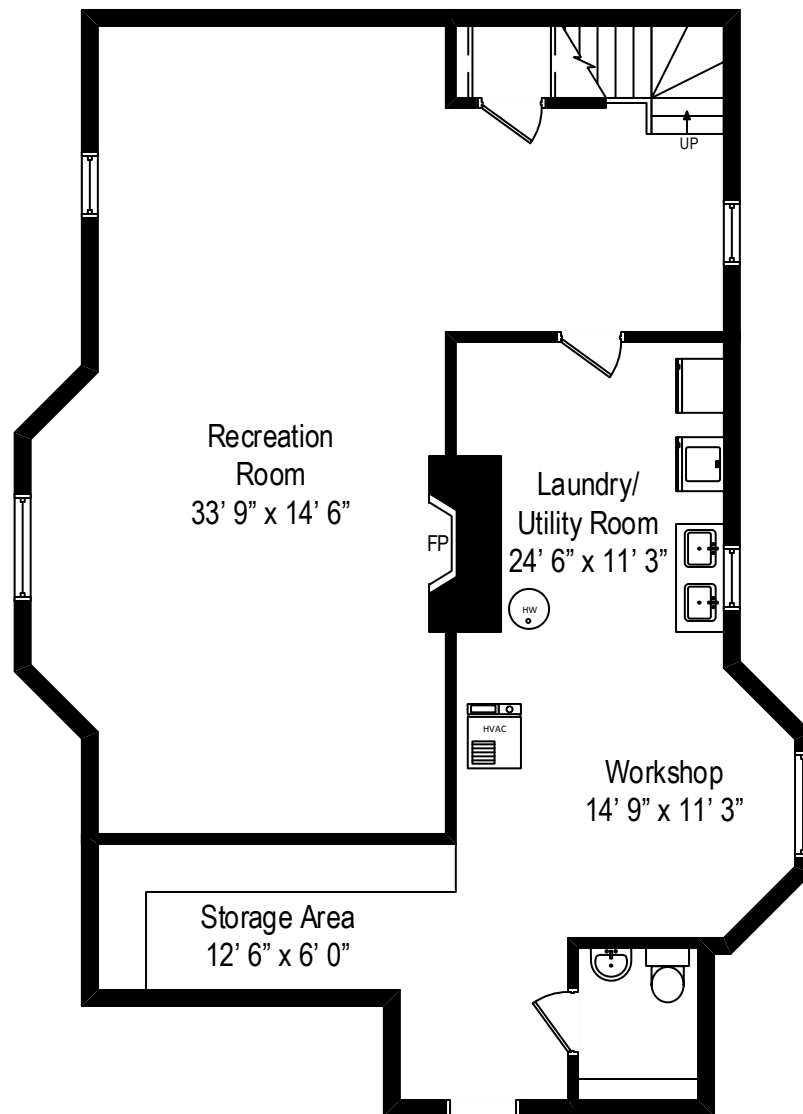

1357 Sunview Lane – Winnetka, IL 60093

First Level

All dimensions are approximate. This plan is for marketing purposes only.

1357 Sunview Lane – Winnetka, IL 60093

Second Level

All dimensions are approximate. This plan is for marketing purposes only.