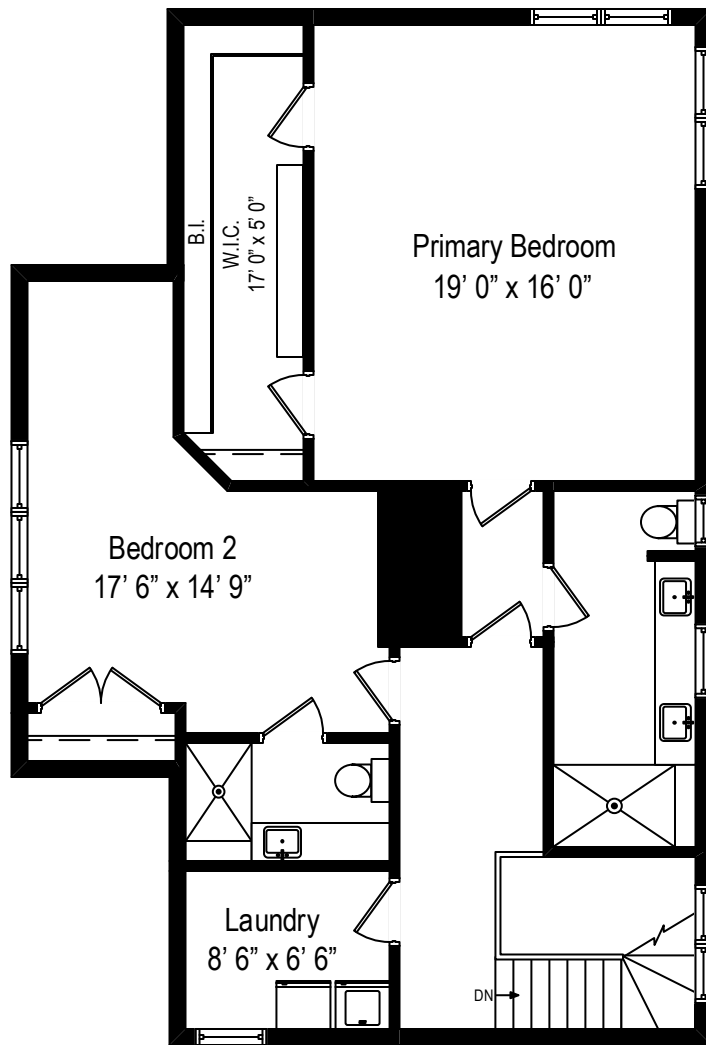

1357 Sunview Lane – Winnetka, IL 60093

First Level

All dimensions are approximate. This plan is for marketing purposes only.

1357 Sunview Lane – Winnetka, IL 60093

Second Level

All dimensions are approximate. This plan is for marketing purposes only.

1357 Sunview Lane – Winnetka, IL 60093

Lower Level