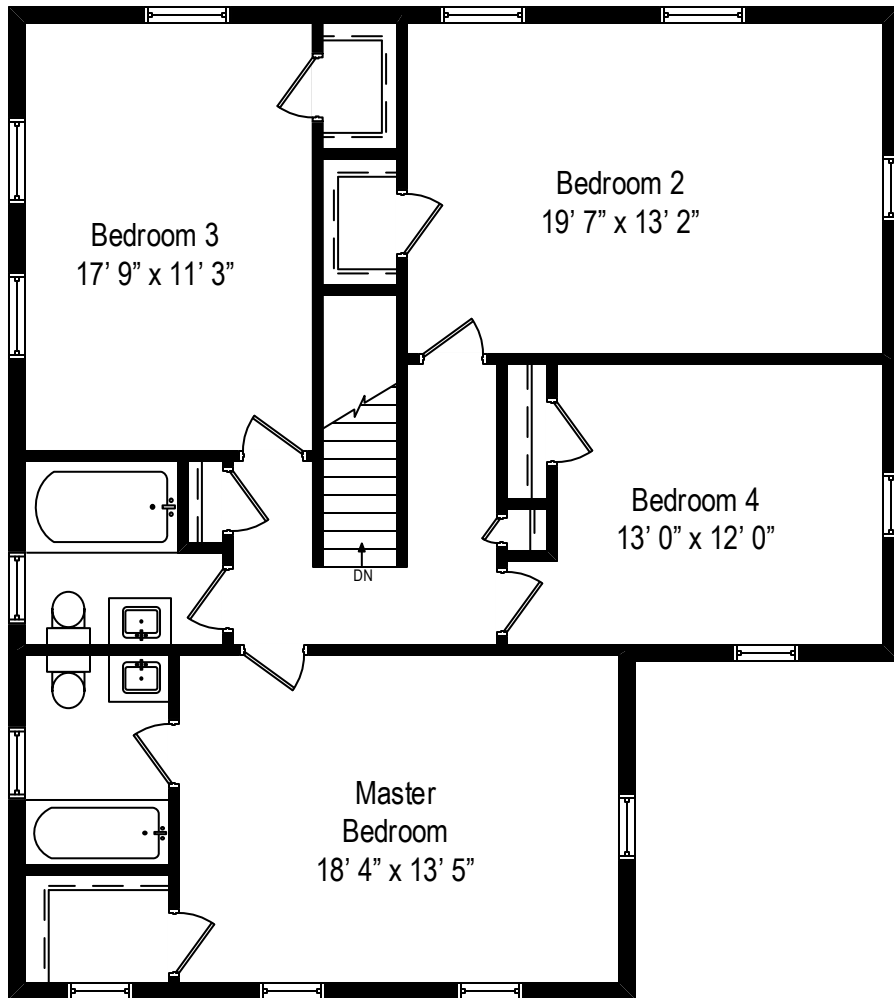

1213 Ash Street – Winnetka, IL 60093

First Level

All dimensions are approximate. This plan is for marketing purposes only.

1213 Ash Street – Winnetka, IL 60093

Second Level

All dimensions are approximate. This plan is for marketing purposes only.

1213 Ash Street – Winnetka, IL 60093

Lower Level

All dimensions are approximate. This plan is for marketing purposes only.