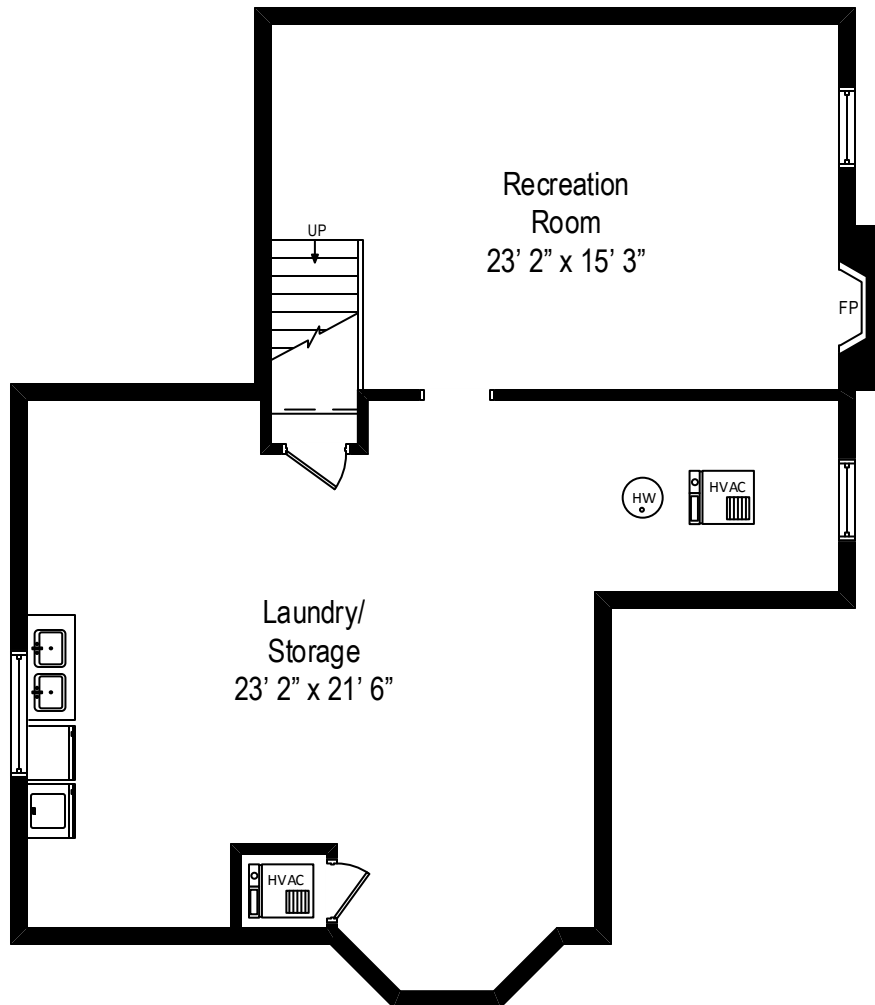

1213 Ash Street – Winnetka, IL 60093

First Level

All dimensions are approximate. This plan is for marketing purposes only.

1213 Ash Street – Winnetka, IL 60093

Second Level

All dimensions are approximate. This plan is for marketing purposes only.

1213 Ash Street – Winnetka, IL 60093

Lower Level

All dimensions are approximate. This plan is for marketing purposes only.