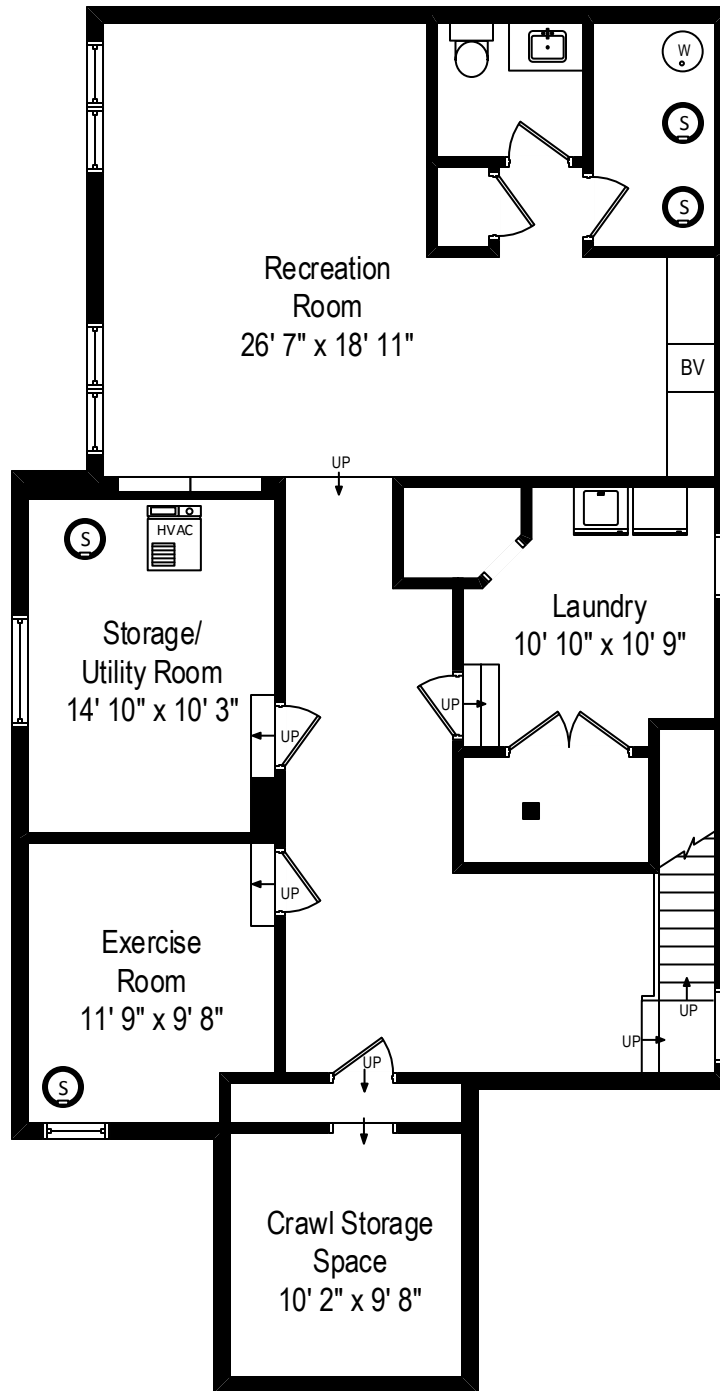

1503 Edgewood Lane – Winnetka, IL 60093

First Level

All dimensions are approximate. This plan is for marketing purposes only.

1503 Edgewood Lane – Winnetka, IL 60093

Second Level

All dimensions are approximate. This plan is for marketing purposes only.

1503 Edgewood Lane – Winnetka, IL 60093

Third Level

1503 Edgewood Lane – Winnetka, IL 60093

Lower Level