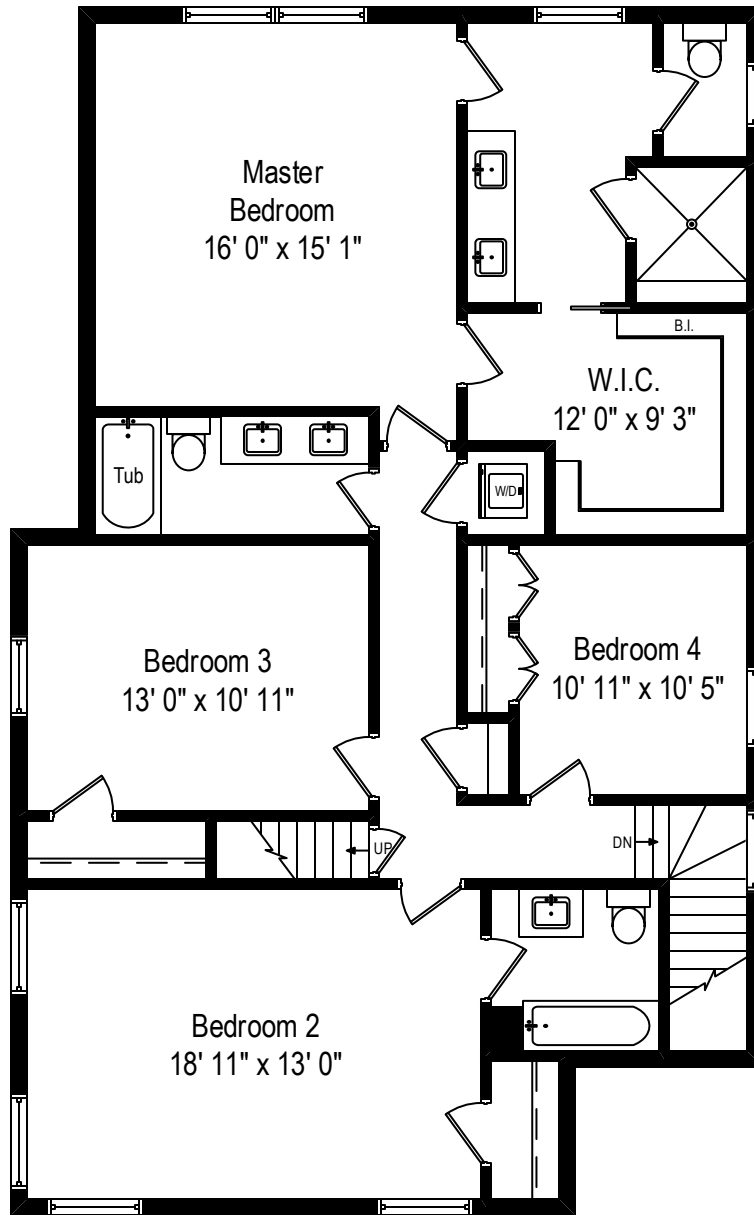

1503 Edgewood Lane – Winnetka, IL 60093

First Level

All dimensions are approximate. This plan is for marketing purposes only.

1503 Edgewood Lane – Winnetka, IL 60093

Second Level

All dimensions are approximate. This plan is for marketing purposes only.

1503 Edgewood Lane – Winnetka, IL 60093

Third Level

1503 Edgewood Lane – Winnetka, IL 60093

Lower Level