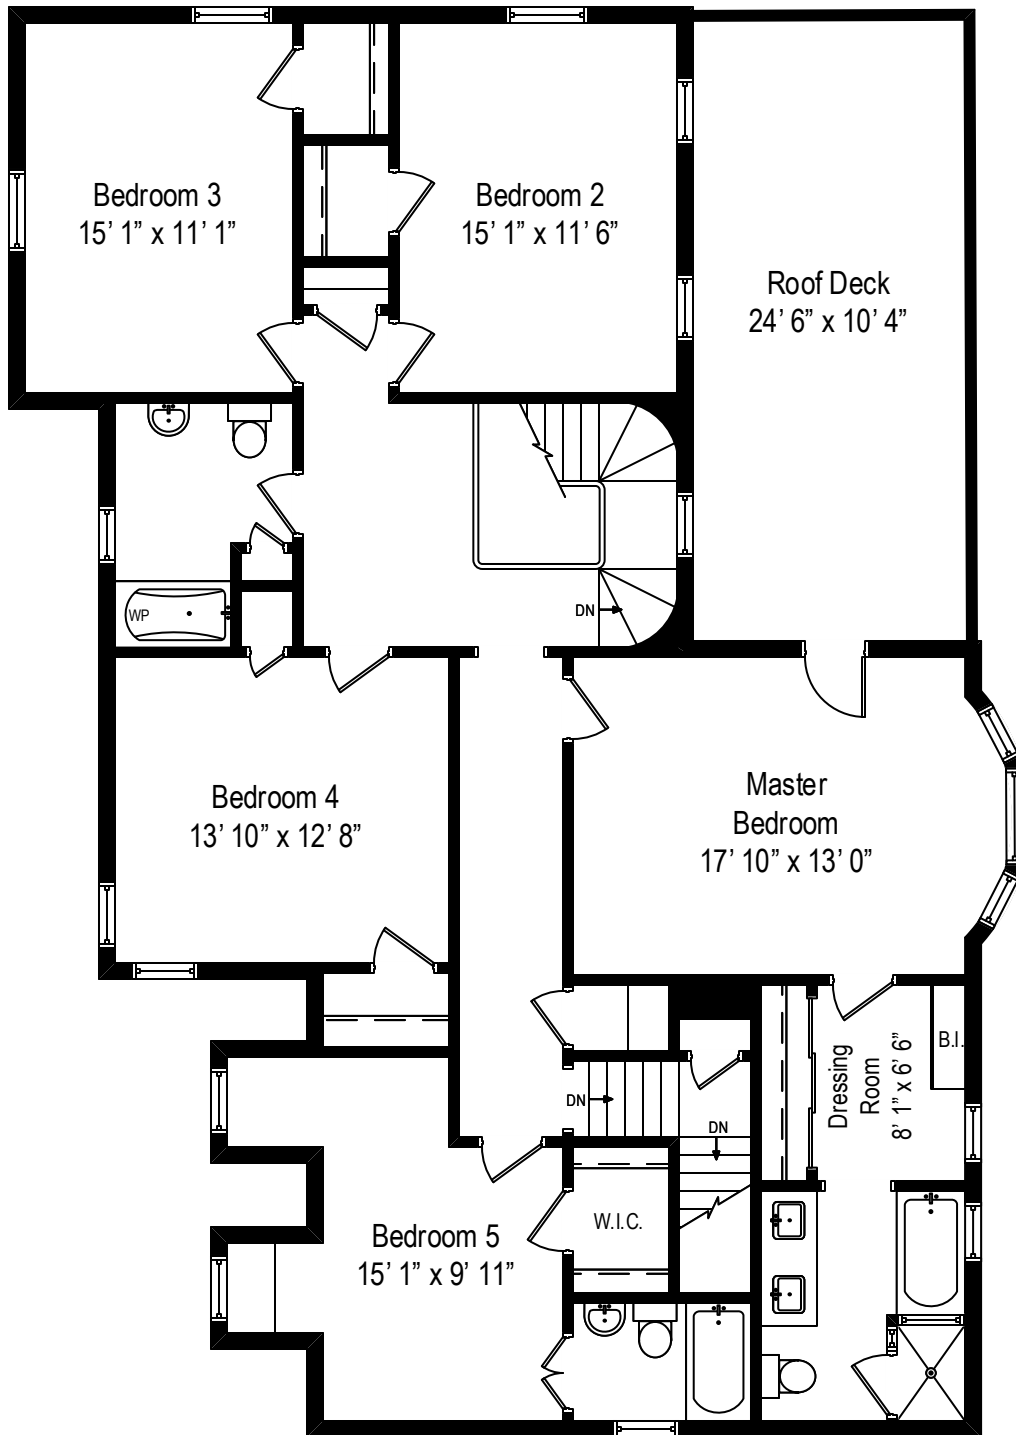

2530 Iroquois Road – Wilmette, IL 60091  
 First Level

All dimensions are approximate. This plan is for marketing purposes only.

2530 Iroquois Road – Wilmette, IL 60091

Second Level

All dimensions are approximate. This plan is for marketing purposes only.

2530 Iroquois Road – Wilmette, IL 60091

Lower Level

All dimensions are approximate. This plan is for marketing purposes only.