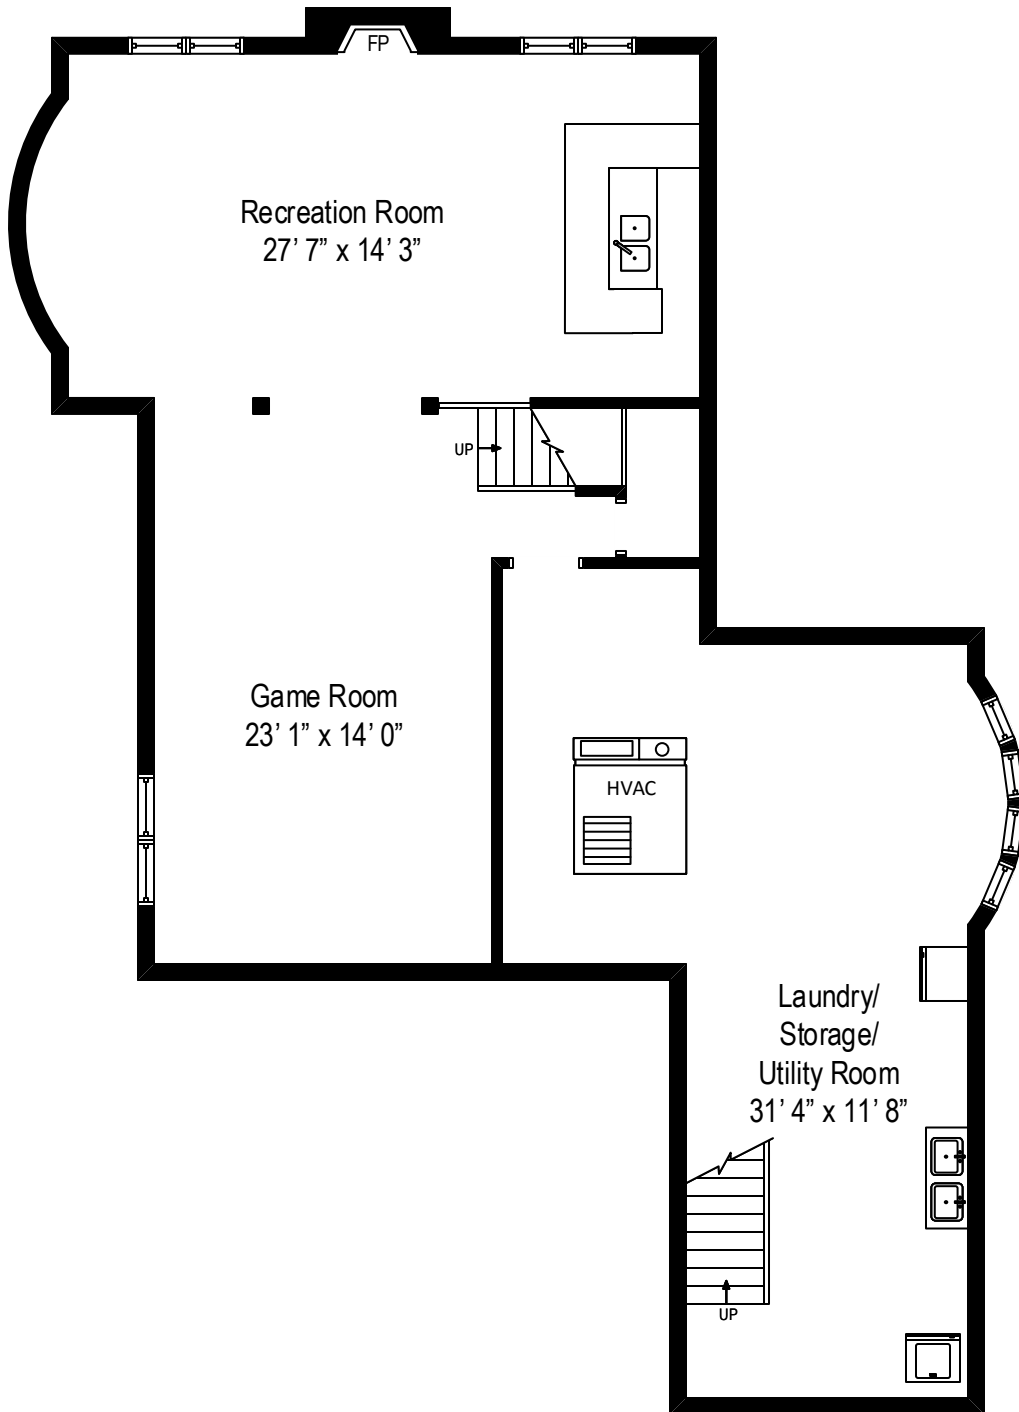

2530 Iroquois Road – Wilmette, IL 60091  
 First Level

All dimensions are approximate. This plan is for marketing purposes only.

2530 Iroquois Road – Wilmette, IL 60091

Second Level

All dimensions are approximate. This plan is for marketing purposes only.

2530 Iroquois Road – Wilmette, IL 60091

Lower Level

All dimensions are approximate. This plan is for marketing purposes only.