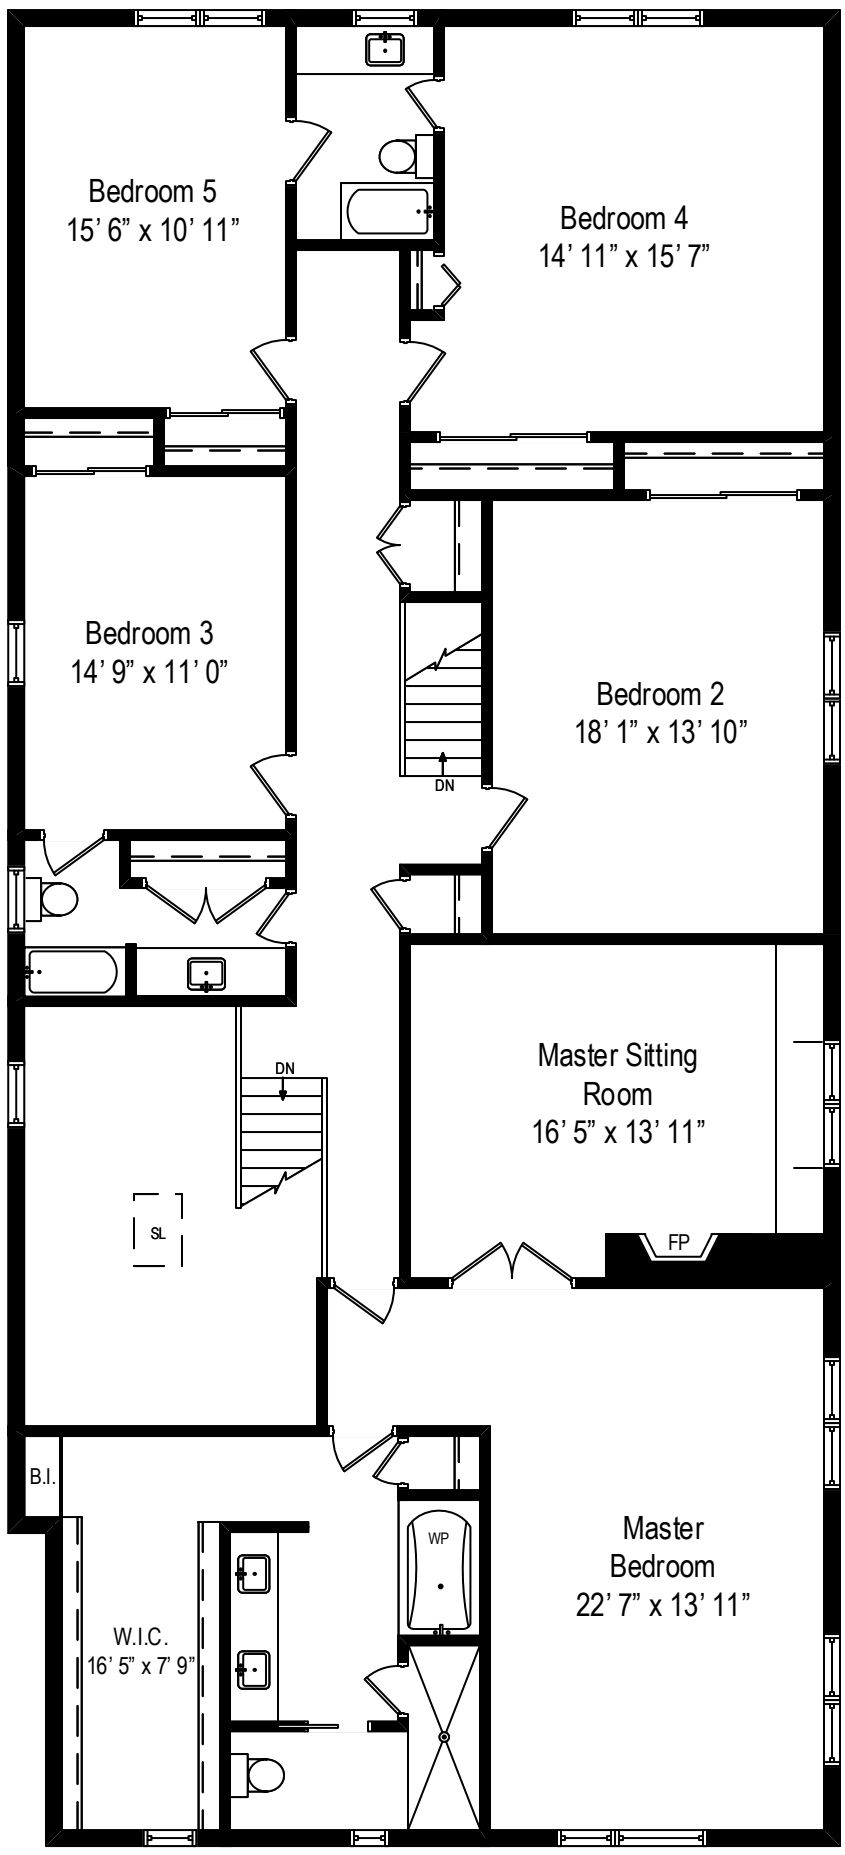

145 Thorntree Lane – Winnetka, IL 60093

First Level

All dimensions are approximate. This plan is for marketing purposes only.

145 Thorntree Lane – Winnetka, IL 60093

Second Level

All dimensions are approximate. This plan is for marketing purposes only.

145 Thorntree Lane – Winnetka, IL 60093

Lower Level