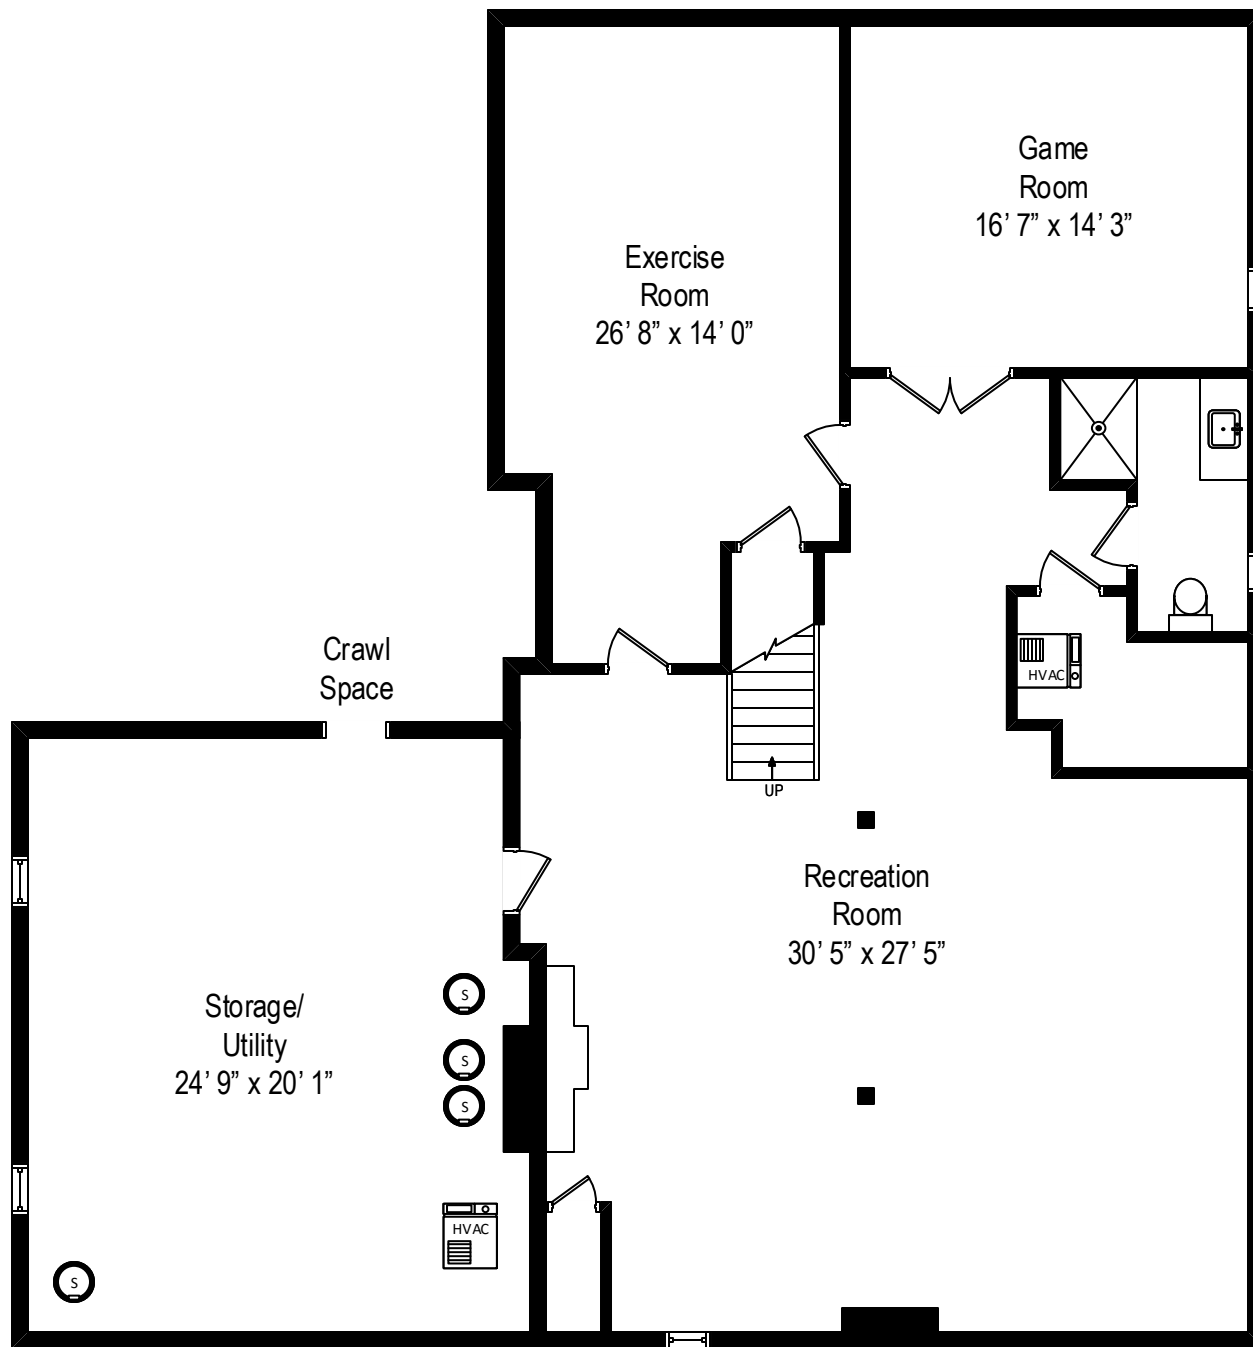

145 Thorntree Lane – Winnetka, IL 60093

First Level

All dimensions are approximate. This plan is for marketing purposes only.

145 Thorntree Lane – Winnetka, IL 60093

Second Level

All dimensions are approximate. This plan is for marketing purposes only.

145 Thorntree Lane – Winnetka, IL 60093

Lower Level