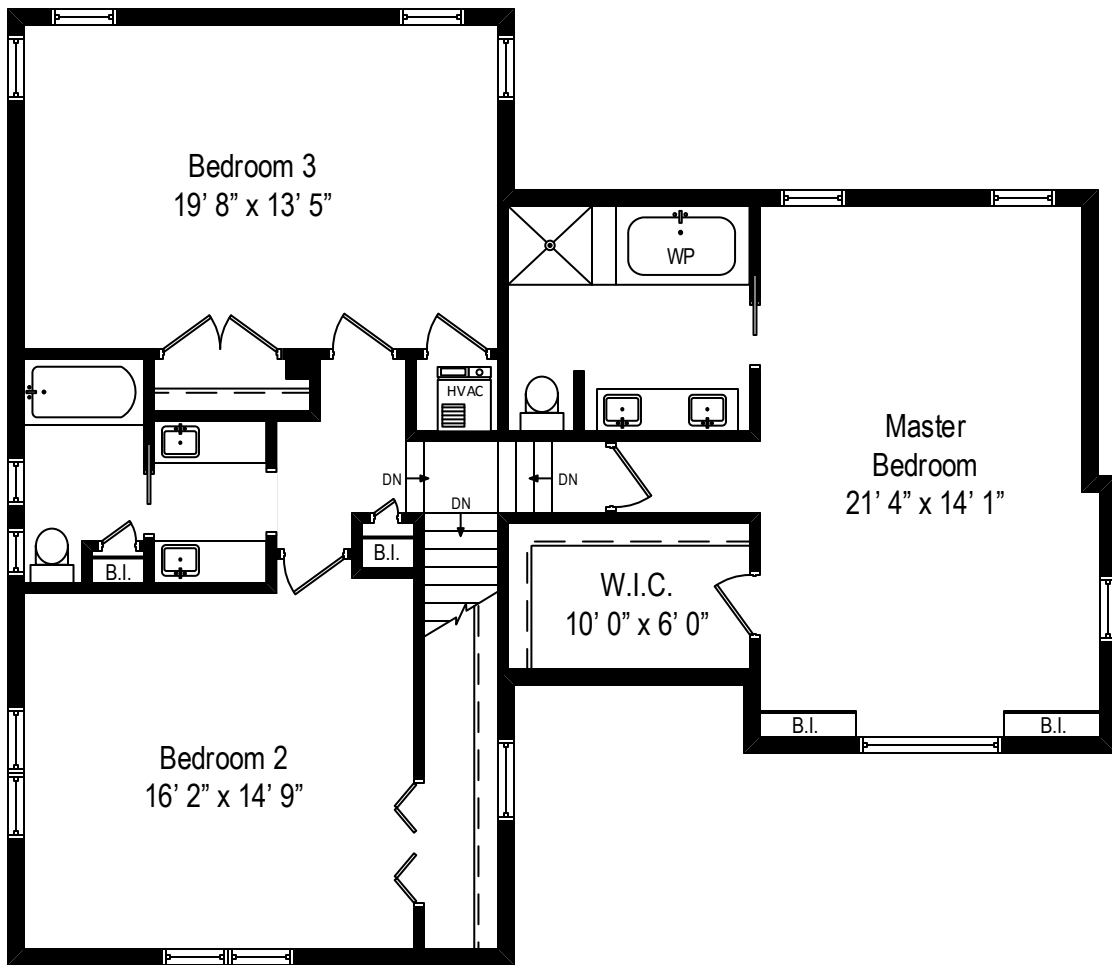

804 Boal Parkway – Winnetka, IL 6009

First Level

All dimensions are approximate. This plan is for marketing purposes only.

804 Boal Parkway – Winnetka, IL 6009

Second Level

804 Boal Parkway – Winnetka, IL 6009

Lower Level