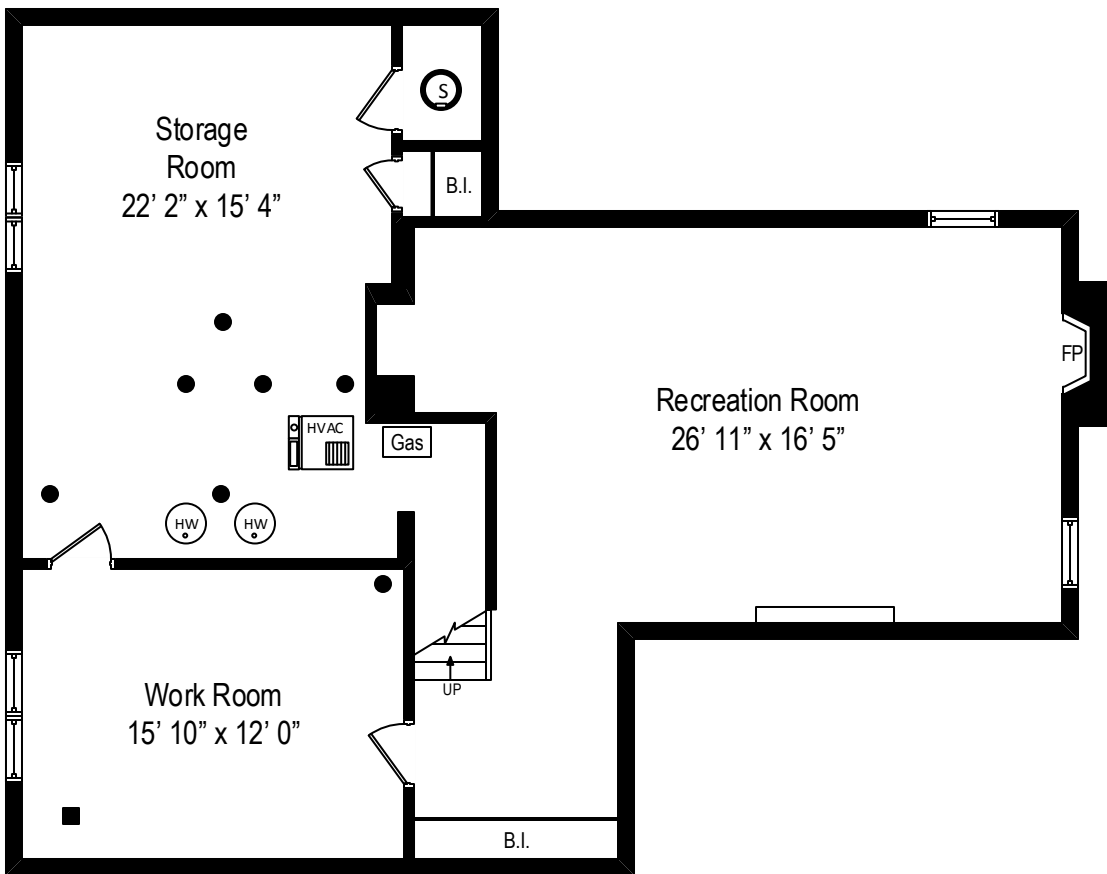

804 Boal Parkway – Winnetka, IL 6009

First Level

All dimensions are approximate. This plan is for marketing purposes only.

804 Boal Parkway – Winnetka, IL 6009

Second Level

804 Boal Parkway – Winnetka, IL 6009

Lower Level