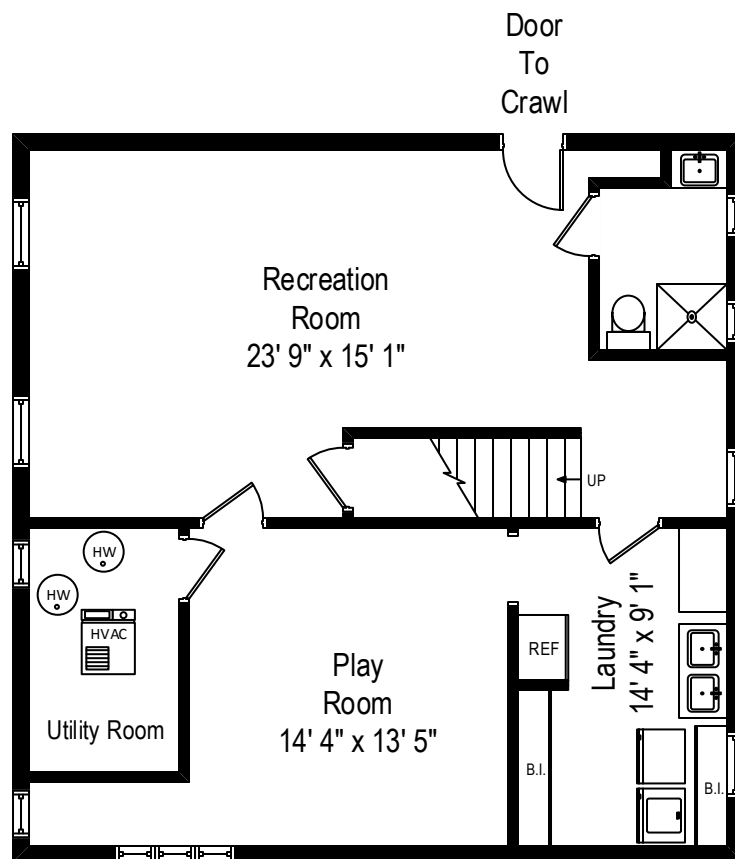

638 Elder Lane – Winnetka, IL 60093

First Level

638 Elder Lane – Winnetka, IL 60093

Second Level

638 Elder Lane – Winnetka, IL 60093

Third Level

638 Elder Lane – Winnetka, IL 60093

Lower Level