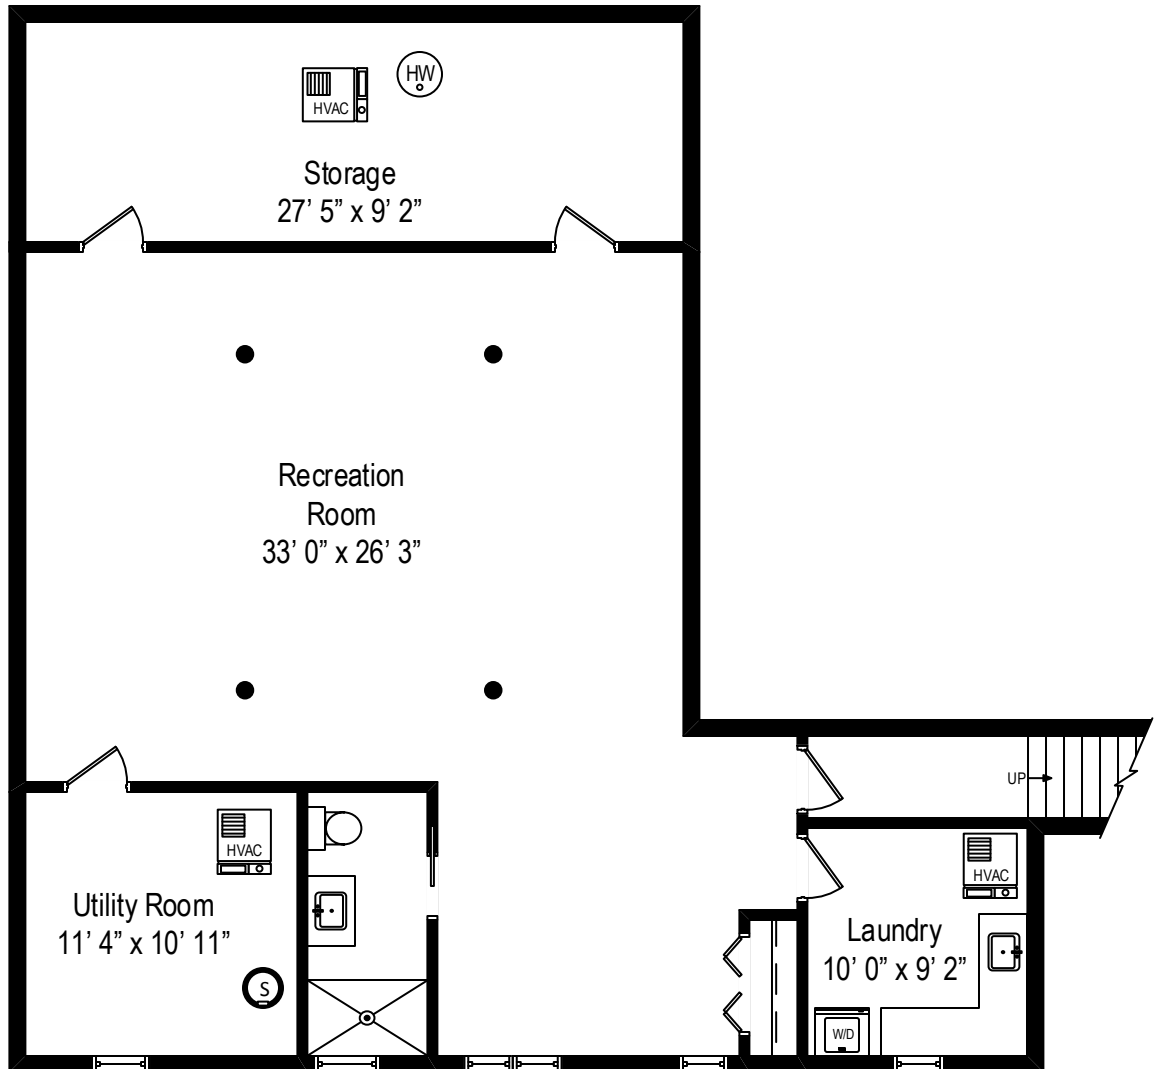

596 Arbor Vitae – Winnetka, IL 60093

First Level

596 Arbor Vitae – Winnetka, IL 60093

Second Level

All dimensions are approximate. This plan is for marketing purposes only.

596 Arbor Vitae – Winnetka, IL 60093

Third Level

596 Arbor Vitae – Winnetka, IL 60093

Lower Level

Coach House  
34' 0" x 19' 3"

596 Arbor Vitae – Winnetka, IL 60093

Coach House

All dimensions are approximate. This plan is for marketing purposes only.