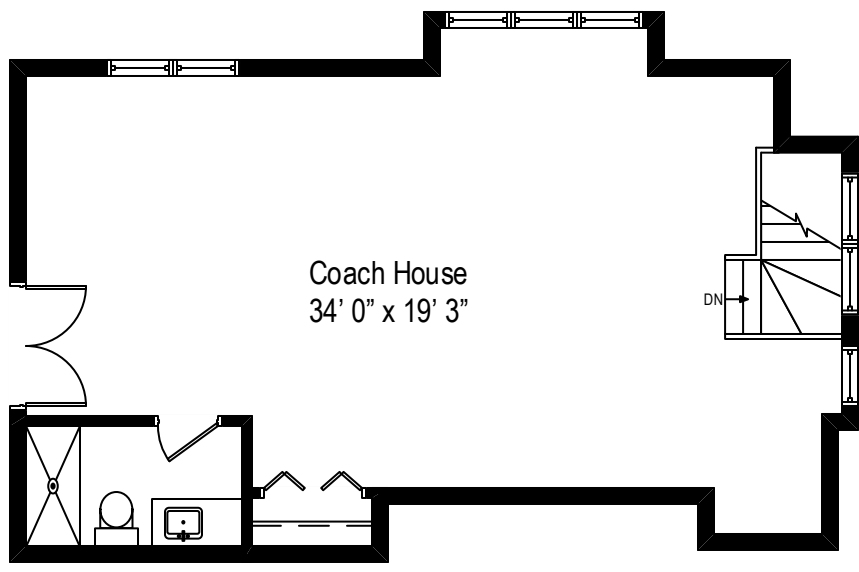

596 Arbor Vitae – Winnetka, IL 60093

First Level

596 Arbor Vitae – Winnetka, IL 60093

Second Level

All dimensions are approximate. This plan is for marketing purposes only.

596 Arbor Vitae – Winnetka, IL 60093

Third Level

596 Arbor Vitae – Winnetka, IL 60093

Lower Level

Coach House  
34' 0" x 19' 3"

596 Arbor Vitae – Winnetka, IL 60093

Coach House

All dimensions are approximate. This plan is for marketing purposes only.