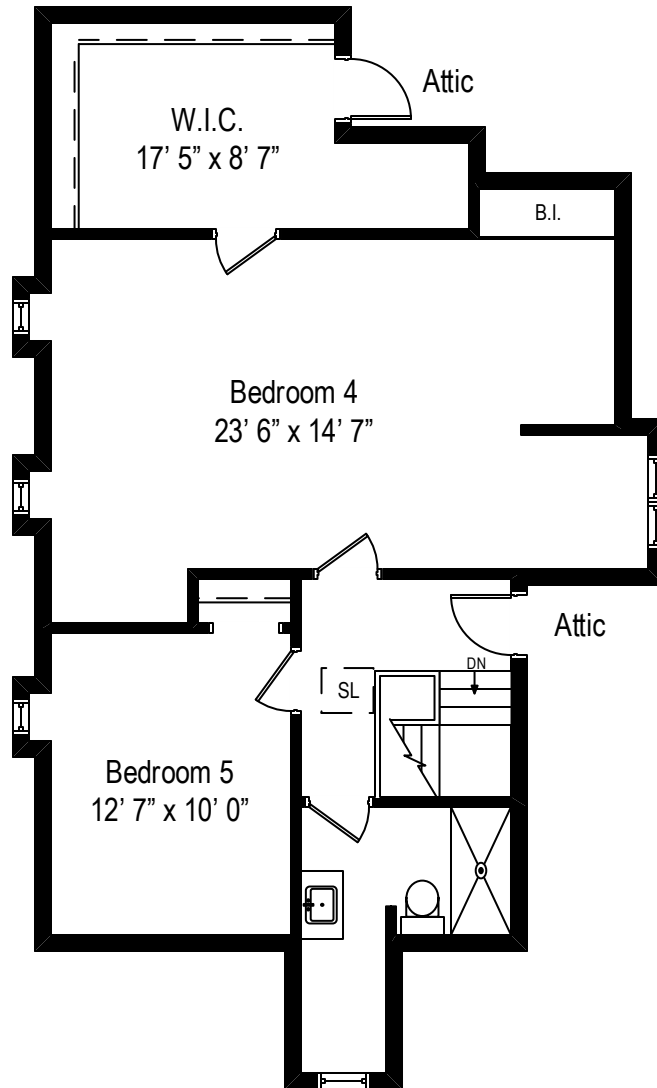

596 Arbor Vitae – Winnetka, IL 60093

First Level

596 Arbor Vitae – Winnetka, IL 60093

Second Level

All dimensions are approximate. This plan is for marketing purposes only.

596 Arbor Vitae – Winnetka, IL 60093

Third Level

596 Arbor Vitae – Winnetka, IL 60093

Lower Level

Coach House  
34' 0" x 19' 3"

596 Arbor Vitae – Winnetka, IL 60093

Coach House

All dimensions are approximate. This plan is for marketing purposes only.