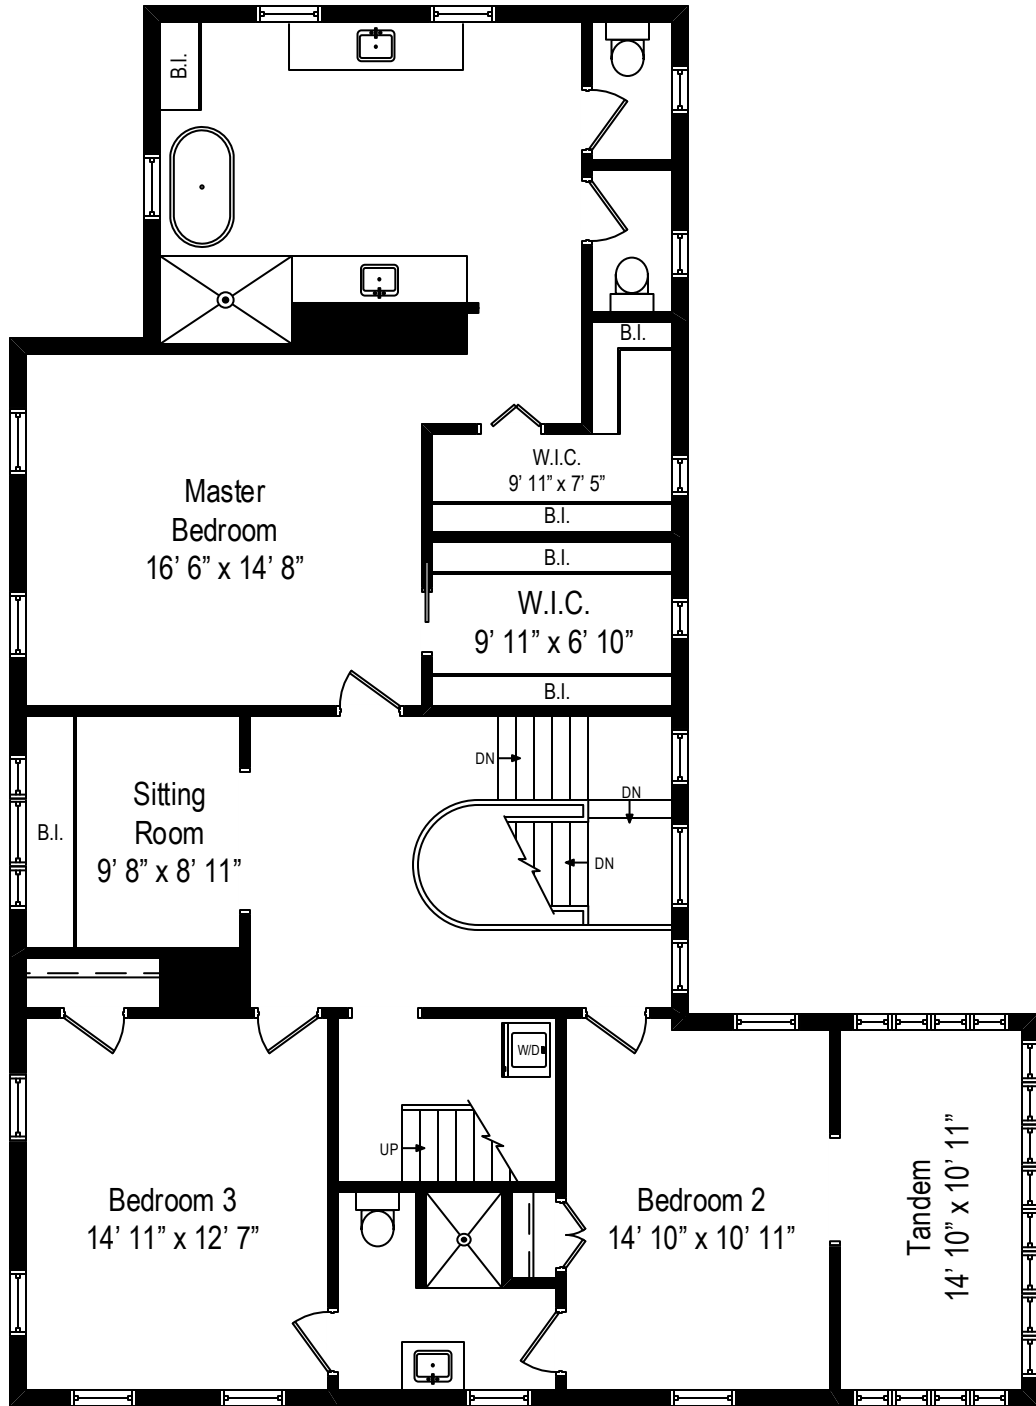

596 Arbor Vitae – Winnetka, IL 60093

First Level

596 Arbor Vitae – Winnetka, IL 60093

Second Level

All dimensions are approximate. This plan is for marketing purposes only.

596 Arbor Vitae – Winnetka, IL 60093

Third Level

596 Arbor Vitae – Winnetka, IL 60093

Lower Level

Coach House  
34' 0" x 19' 3"

596 Arbor Vitae – Winnetka, IL 60093

Coach House

All dimensions are approximate. This plan is for marketing purposes only.