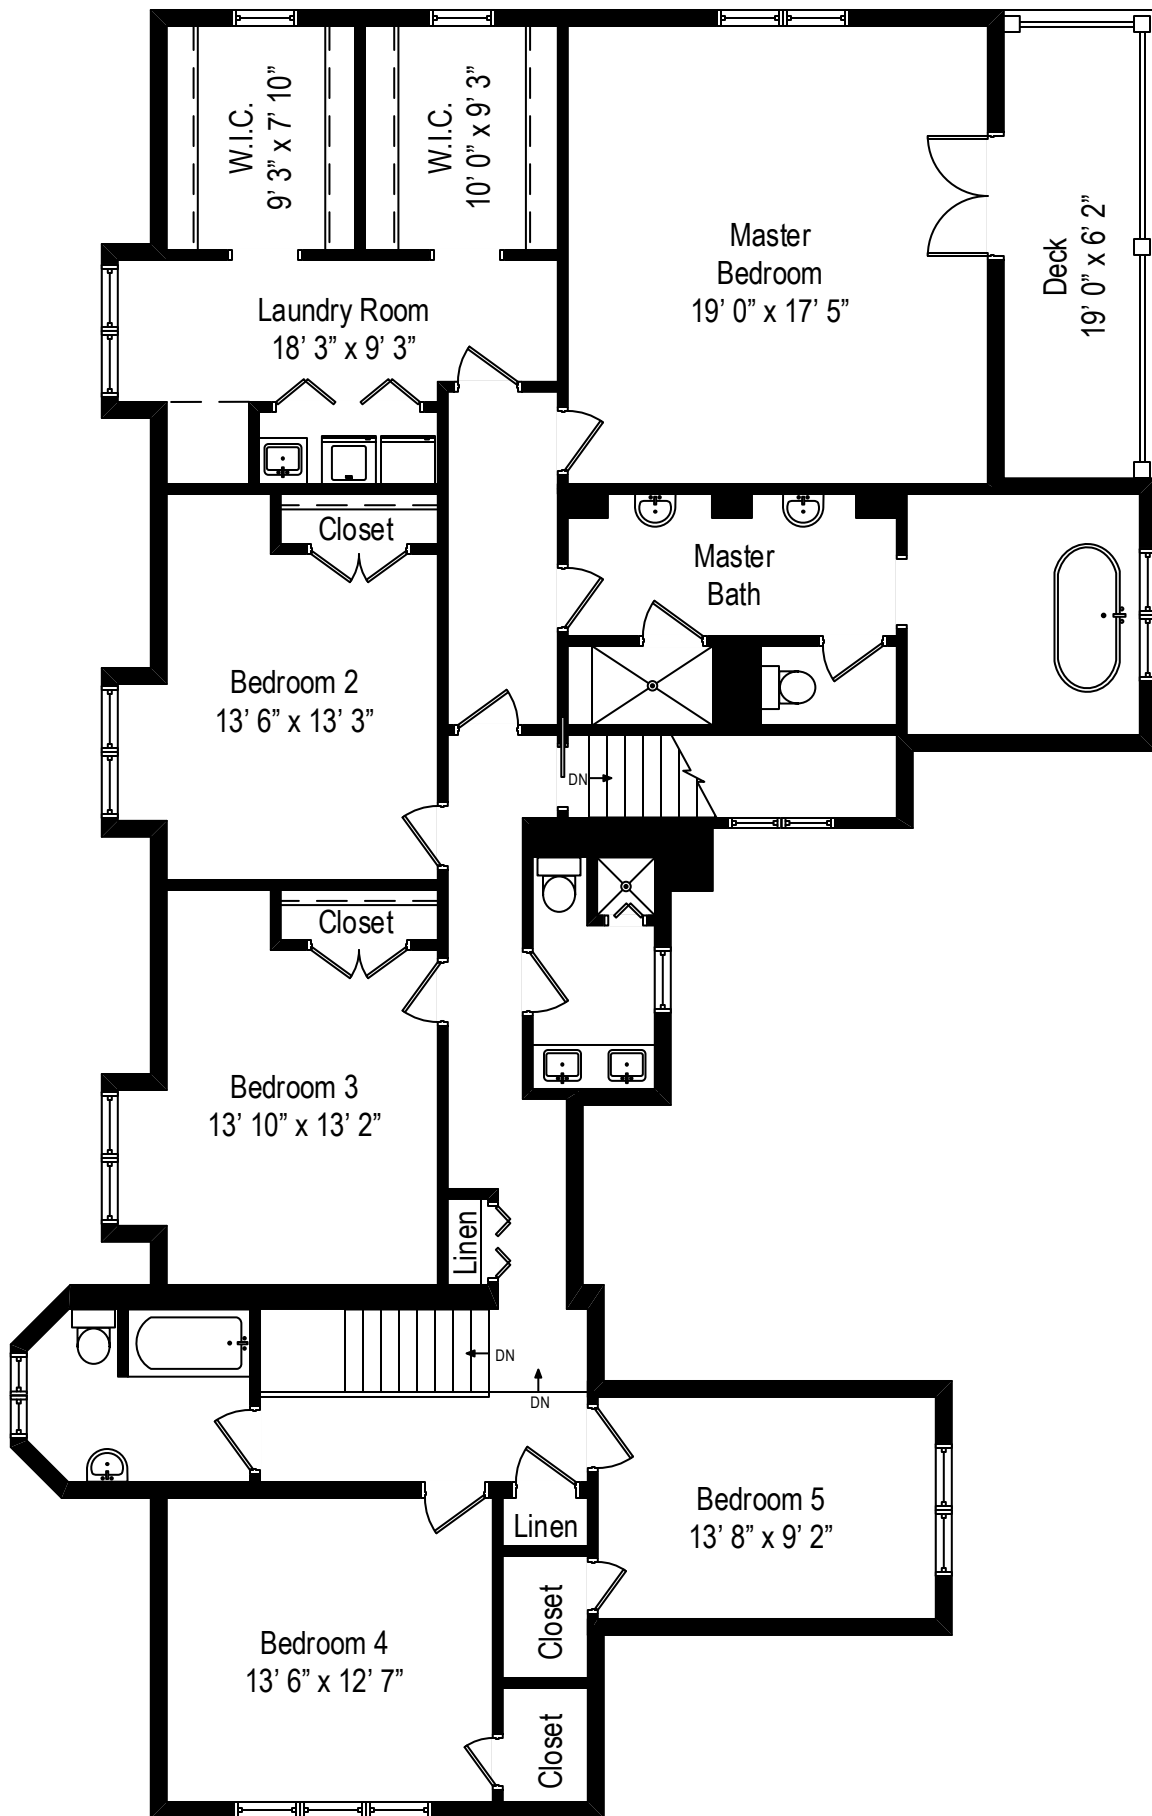

1180 Pine Street – Winnetka, IL 60093

First Level

All dimensions are approximate. This plan is for marketing purposes only.

1180 Pine Street – Winnetka, IL 60093

Second Level

All dimensions are approximate. This plan is for marketing purposes only.

1180 Pine Street – Winnetka, IL 60093

Lower Level

All dimensions are approximate. This plan is for marketing purposes only.