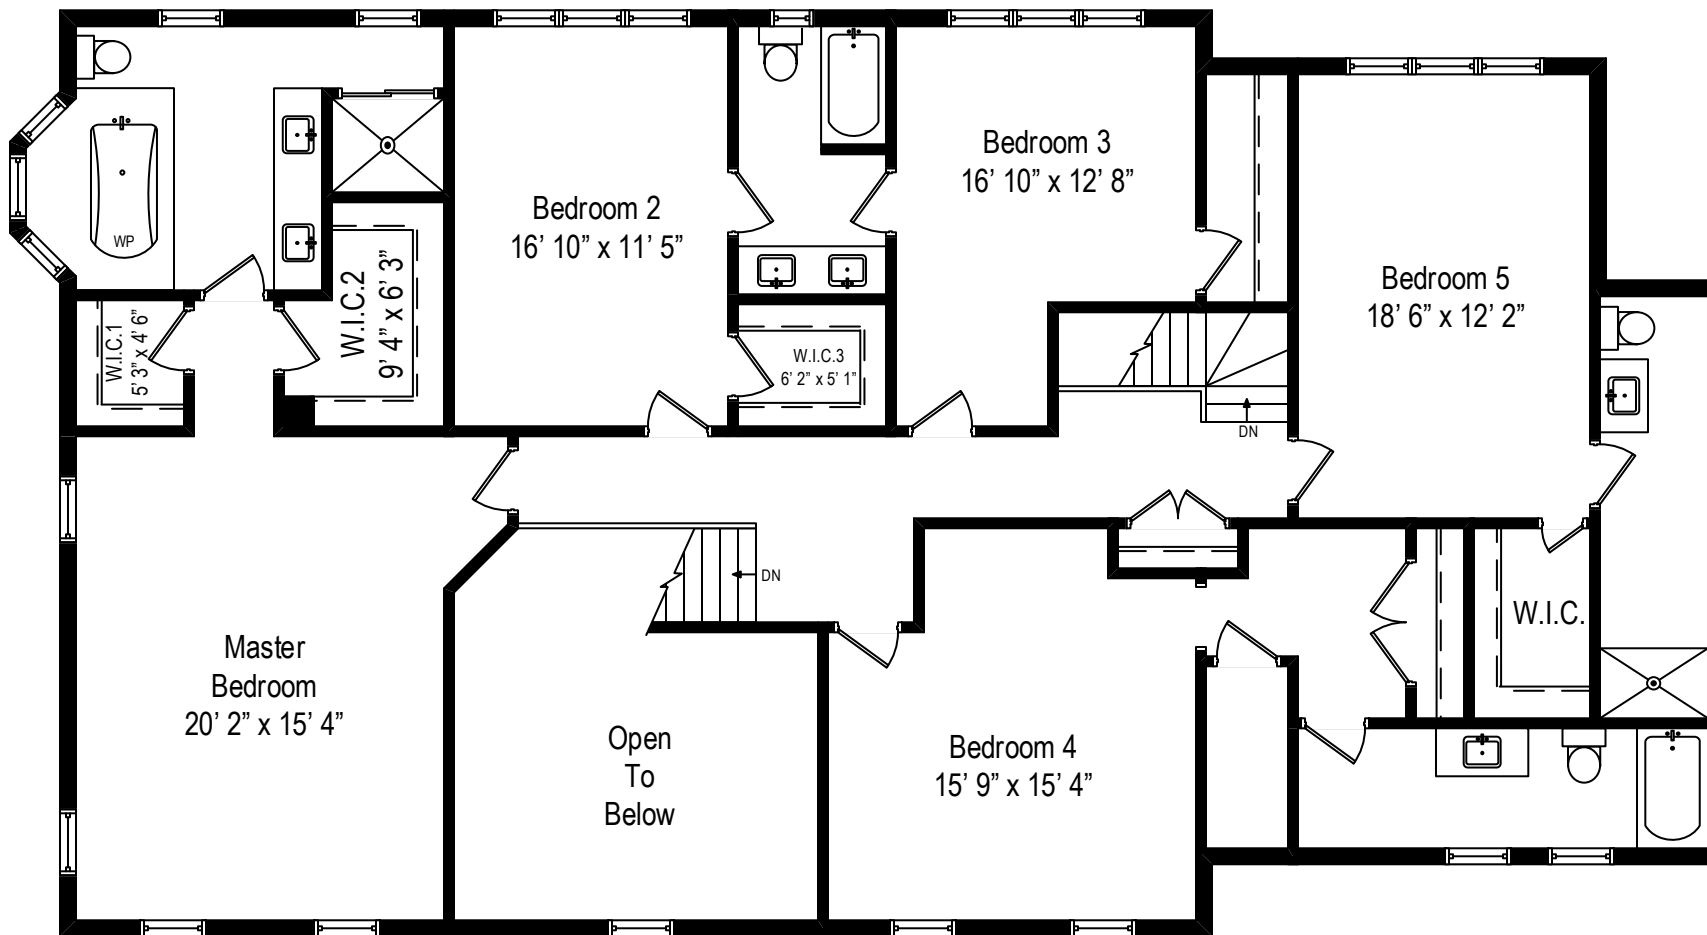

28 Tanglewood Circle – Briarcliff Manor, NY 10510

First Level

28 Tanglewood Circle – Briarcliff Manor, NY 10510

Second Level

All dimensions are approximate. This plan is for marketing purposes only.

28 Tanglewood Circle – Briarcliff Manor, NY 10510

Lower Level