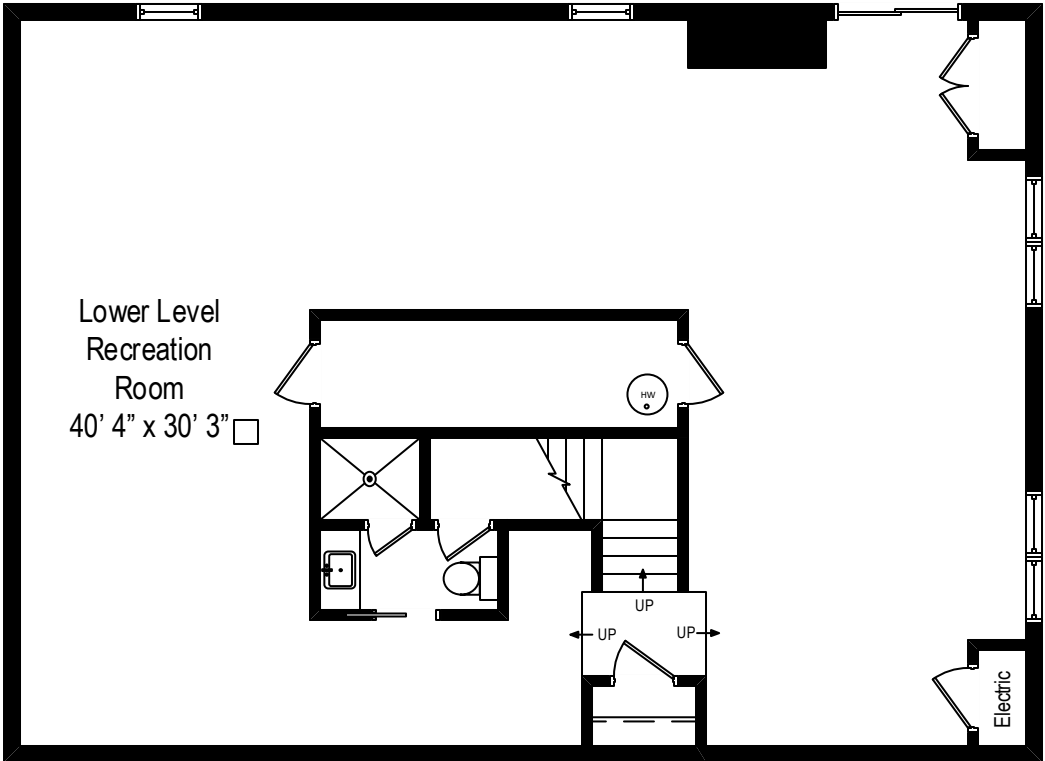

6 O'reilly Court – Croton On Hudton, NY 10502

First Level

6 O'reilly Court – Croton On Hudton, NY 10502

Second Level

All dimensions are approximate. This plan is for marketing purposes only.

Lower Level
Recreation
Room
40' 4" x 30' 3"

6 O'reilly Court – Croton On Hudton, NY 10502

Lower Level

All dimensions are approximate. This plan is for marketing purposes only.

6 O'reilly Court – Croton On Hudton, NY 10502

Second Level

Lower Level
Recreation
Room
40' 4" x 30' 3"

6 O'reilly Court – Croton On Hudton, NY 10502

Lower Level