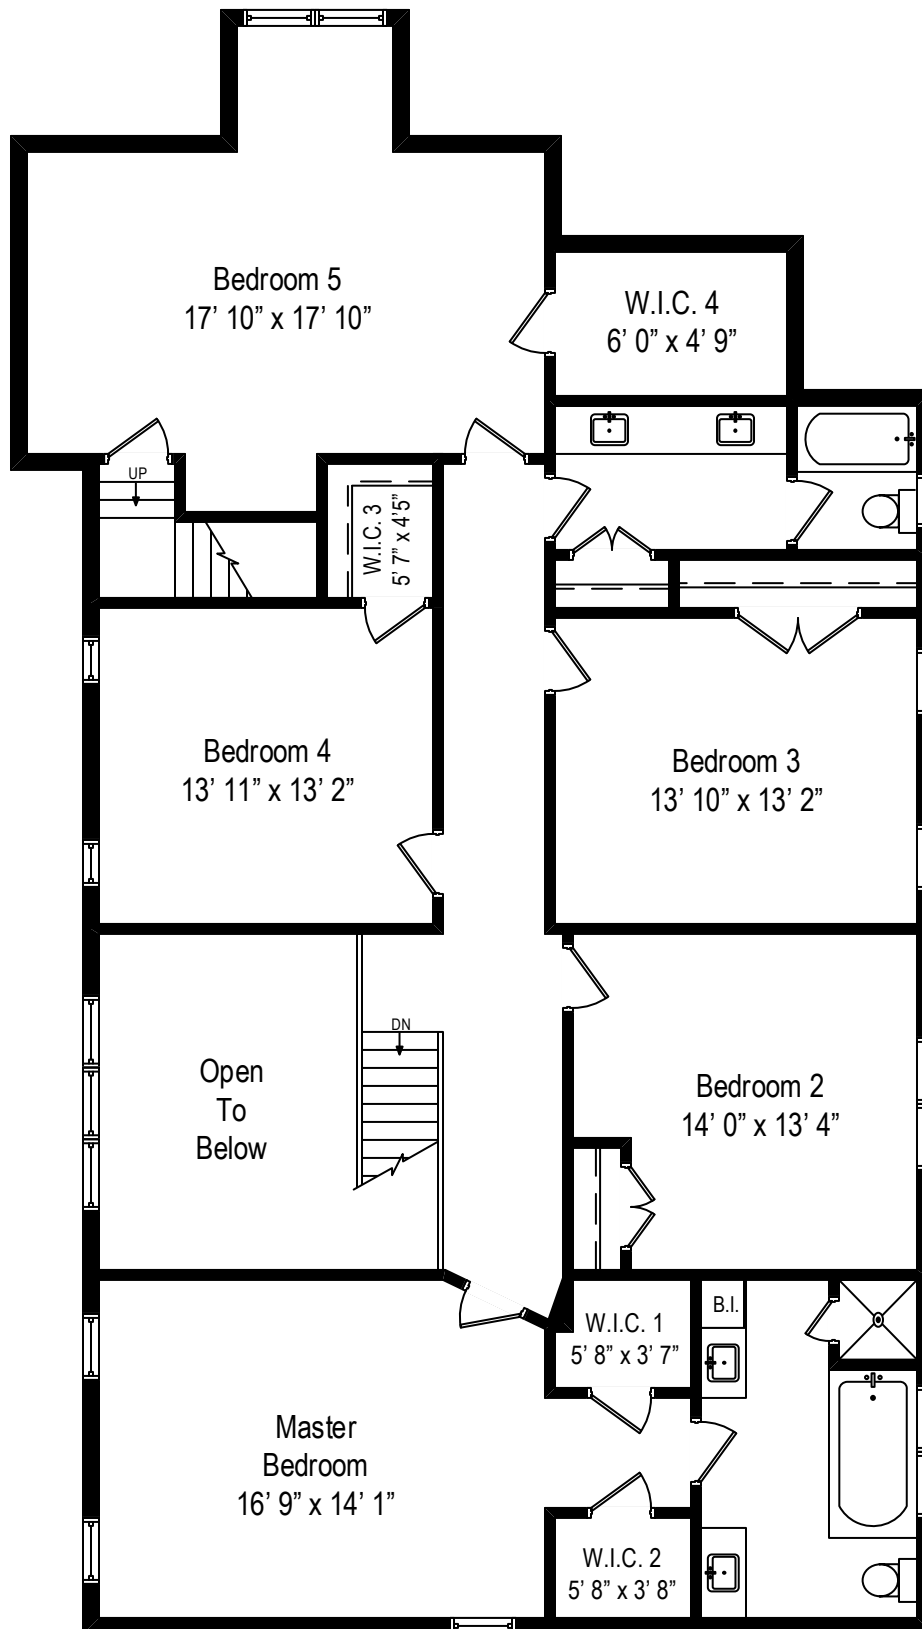

6 O'reilly Court – Croton On Hudton, NY 10502

First Level

6 O'reilly Court – Croton On Hudton, NY 10502

Second Level

All dimensions are approximate. This plan is for marketing purposes only.

Lower Level
Recreation
Room
40' 4" x 30' 3"

6 O'reilly Court – Croton On Hudton, NY 10502

Lower Level

All dimensions are approximate. This plan is for marketing purposes only.

6 O'reilly Court – Croton On Hudton, NY 10502

Second Level

Lower Level
Recreation
Room
40' 4" x 30' 3"

6 O'reilly Court – Croton On Hudton, NY 10502

Lower Level