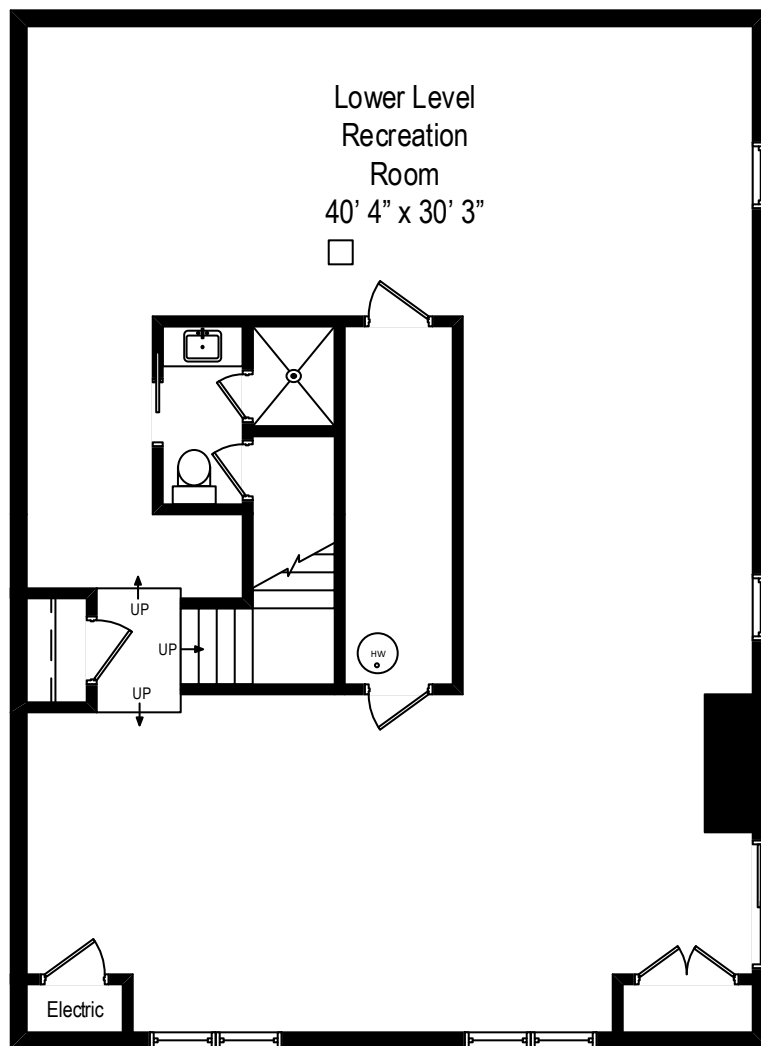

6 O'reilly Court – Croton On Hudton, NY 10502

First Level

6 O'reilly Court – Croton On Hudton, NY 10502

Second Level

All dimensions are approximate. This plan is for marketing purposes only.

Lower Level
Recreation
Room
40' 4" x 30' 3"

6 O'reilly Court – Croton On Hudton, NY 10502

Lower Level

All dimensions are approximate. This plan is for marketing purposes only.

6 O'reilly Court – Croton On Hudton, NY 10502

Second Level

Lower Level
Recreation
Room
40' 4" x 30' 3"

6 O'reilly Court – Croton On Hudton, NY 10502

Lower Level