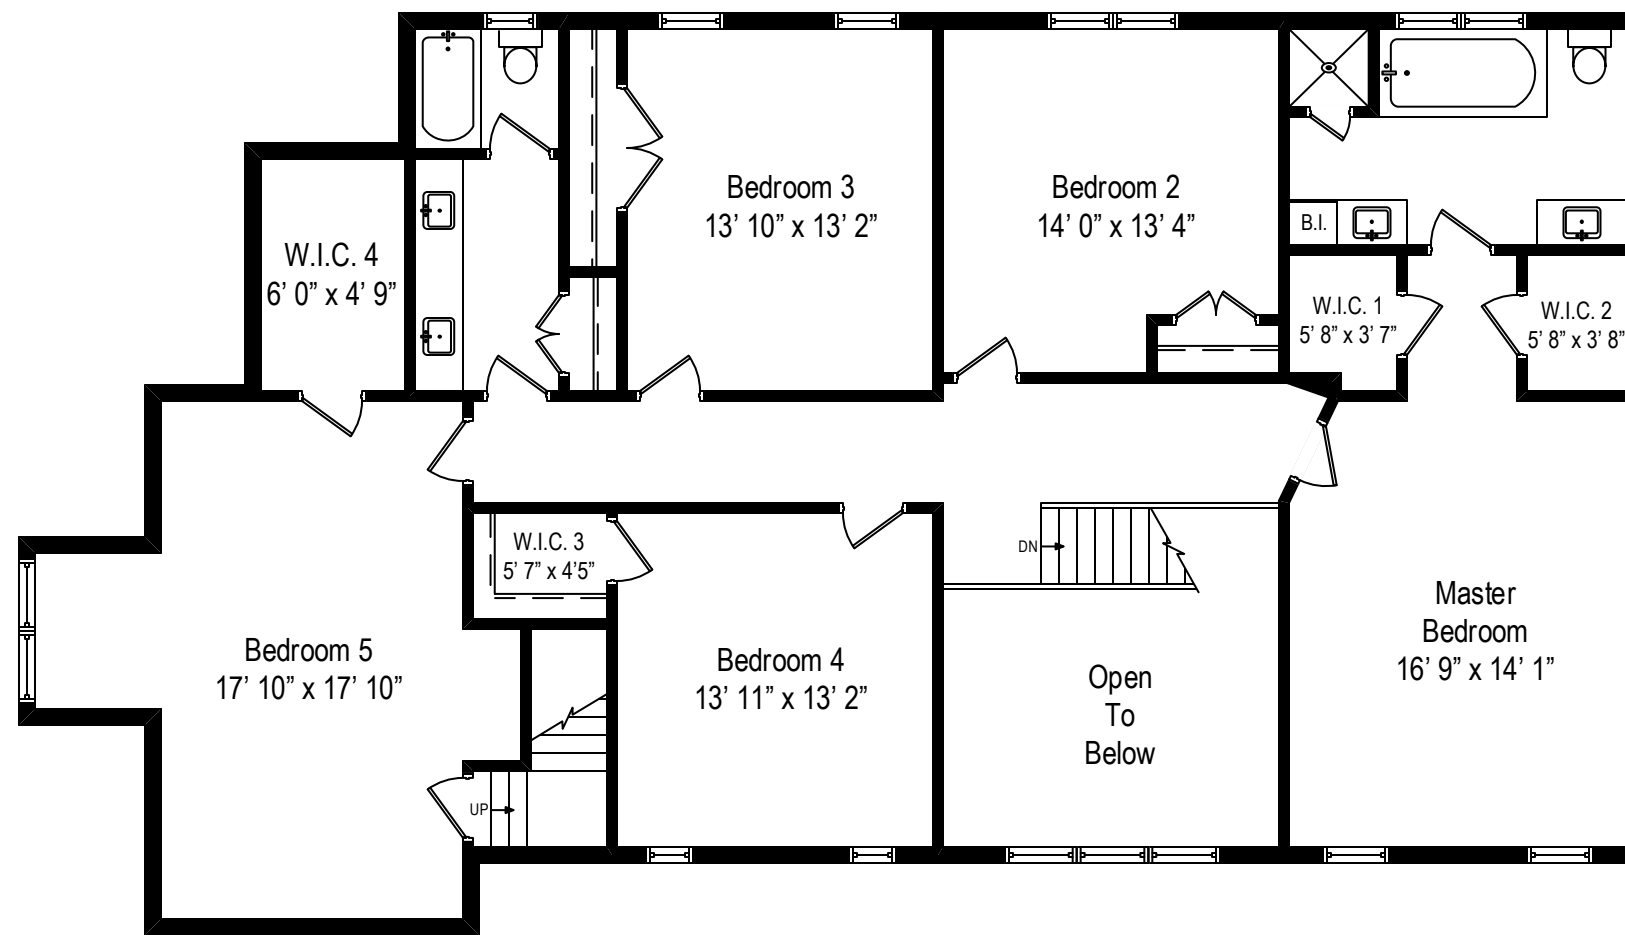

6 O'reilly Court – Croton On Hudton, NY 10502

First Level

6 O'reilly Court – Croton On Hudton, NY 10502

Second Level

All dimensions are approximate. This plan is for marketing purposes only.

Lower Level
Recreation
Room
40' 4" x 30' 3"

6 O'reilly Court – Croton On Hudton, NY 10502

Lower Level

All dimensions are approximate. This plan is for marketing purposes only.

6 O'reilly Court – Croton On Hudton, NY 10502

Second Level

Lower Level
Recreation
Room
40' 4" x 30' 3"

6 O'reilly Court – Croton On Hudton, NY 10502

Lower Level