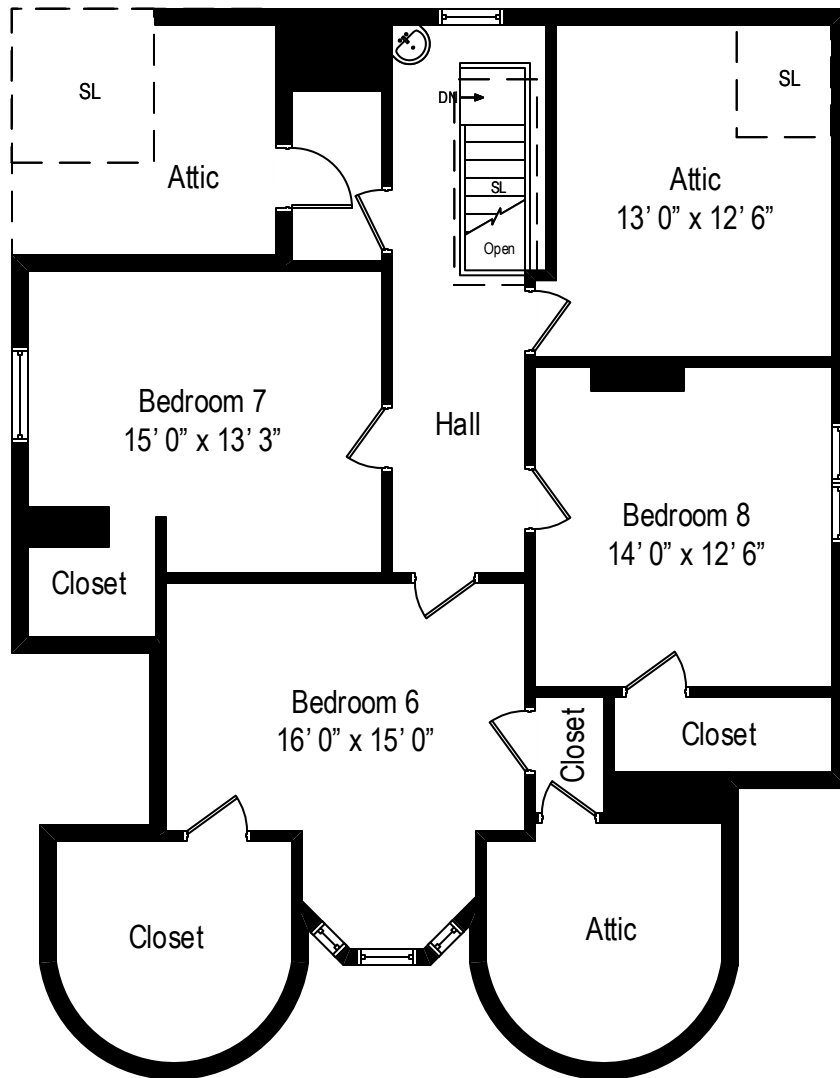

15 Vermont Avenue – White Plains, NY 10606

First Level

All dimensions are approximate. This plan is for marketing purposes only.

15 Vermont Avenue – White Plains, NY 10606

Second Level

All dimensions are approximate. This plan is for marketing purposes only.

15 Vermont Avenue – White Plains, NY 10606

Third Level

All dimensions are approximate. This plan is for marketing purposes only.

15 Vermont Avenue – White Plains, NY 10606

Lower Level

All dimensions are approximate. This plan is for marketing purposes only.