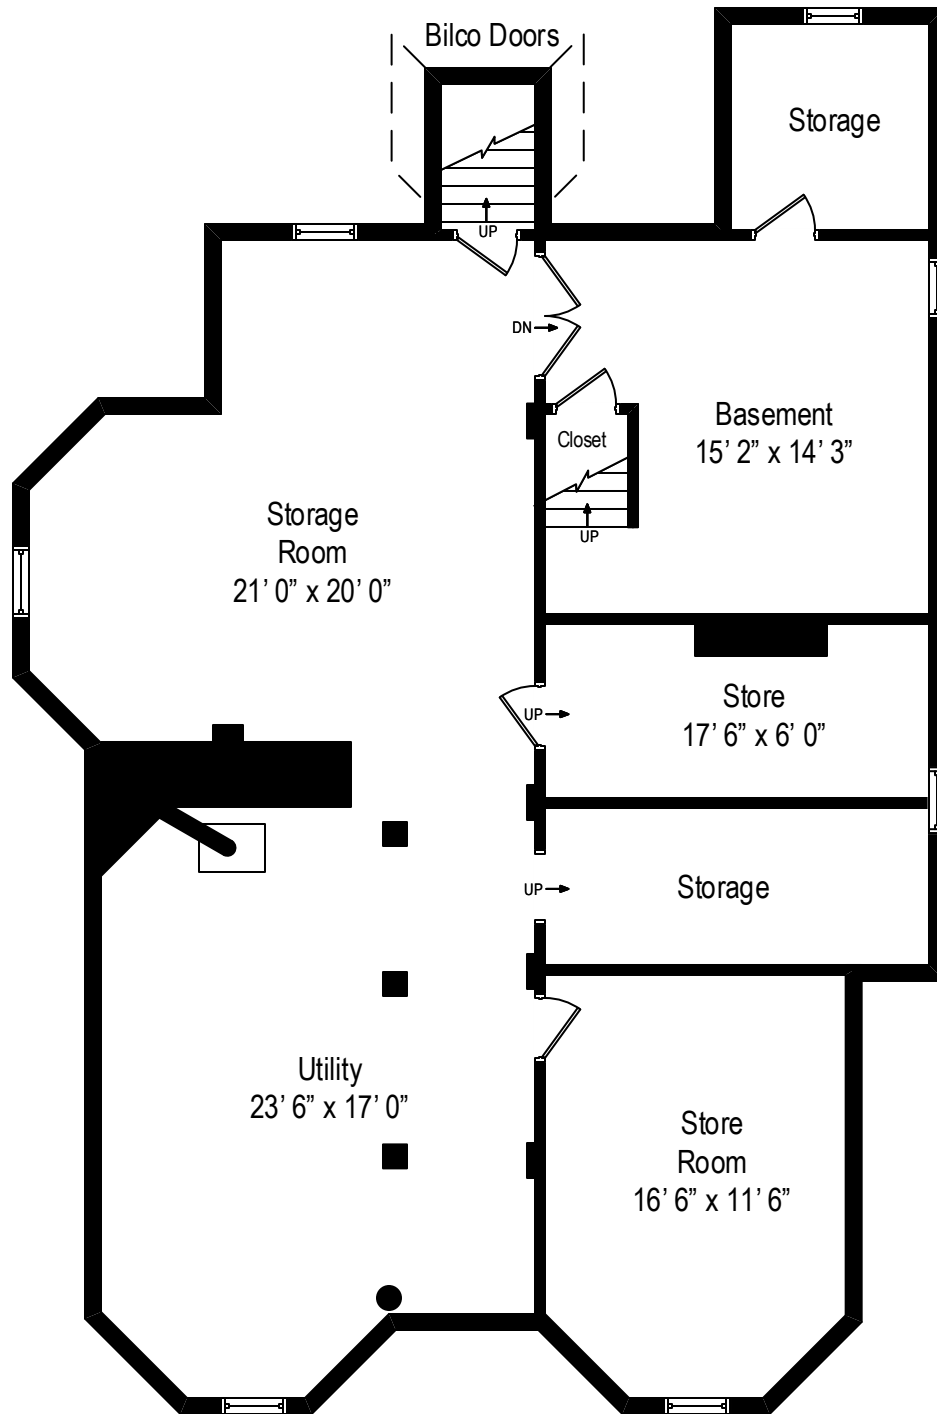

15 Vermont Avenue – White Plains, NY 10606

First Level

All dimensions are approximate. This plan is for marketing purposes only.

15 Vermont Avenue – White Plains, NY 10606

Second Level

All dimensions are approximate. This plan is for marketing purposes only.

15 Vermont Avenue – White Plains, NY 10606

Third Level

All dimensions are approximate. This plan is for marketing purposes only.

15 Vermont Avenue – White Plains, NY 10606

Lower Level

All dimensions are approximate. This plan is for marketing purposes only.