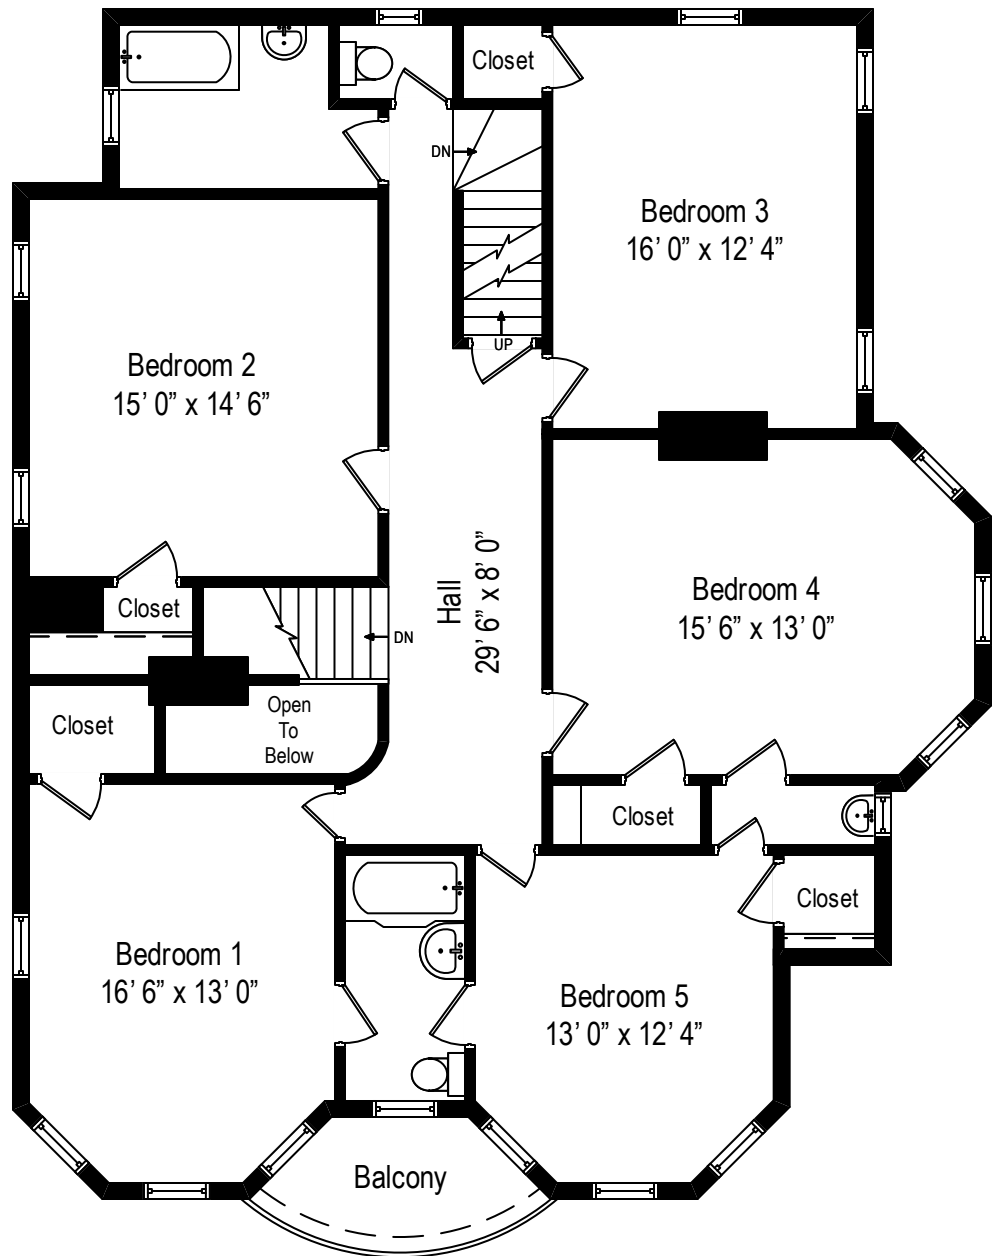

15 Vermont Avenue – White Plains, NY 10606

First Level

All dimensions are approximate. This plan is for marketing purposes only.

15 Vermont Avenue – White Plains, NY 10606

Second Level

All dimensions are approximate. This plan is for marketing purposes only.

15 Vermont Avenue – White Plains, NY 10606

Third Level

All dimensions are approximate. This plan is for marketing purposes only.

15 Vermont Avenue – White Plains, NY 10606

Lower Level

All dimensions are approximate. This plan is for marketing purposes only.