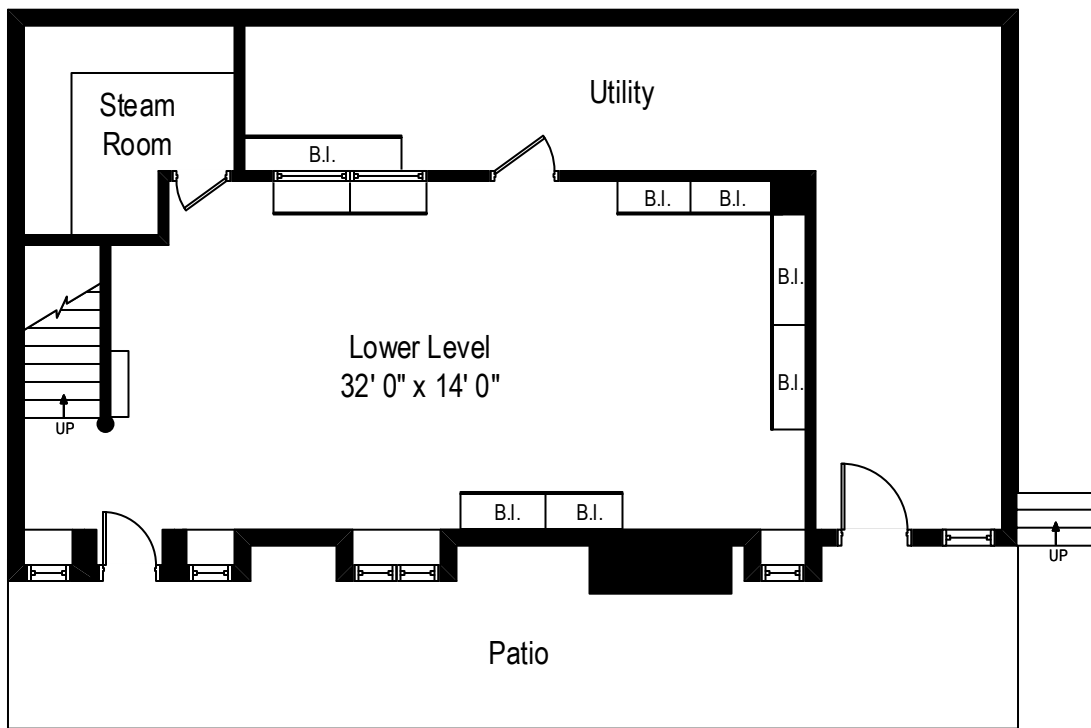

128 Todd Road – Briarcliff Manor, NY 10510

Garage

All dimensions are approximate. This plan is for marketing purposes only.

128 Todd Road – Briarcliff Manor, NY 10510

Over Garage

128 Todd Road – Briarcliff Manor, NY 10510

Under Garage

128 Todd Road – Briarcliff Manor, NY 10510

Pool House

All dimensions are approximate. This plan is for marketing purposes only.

128 Todd Road – Briarcliff Manor, NY 10510

Lower Level