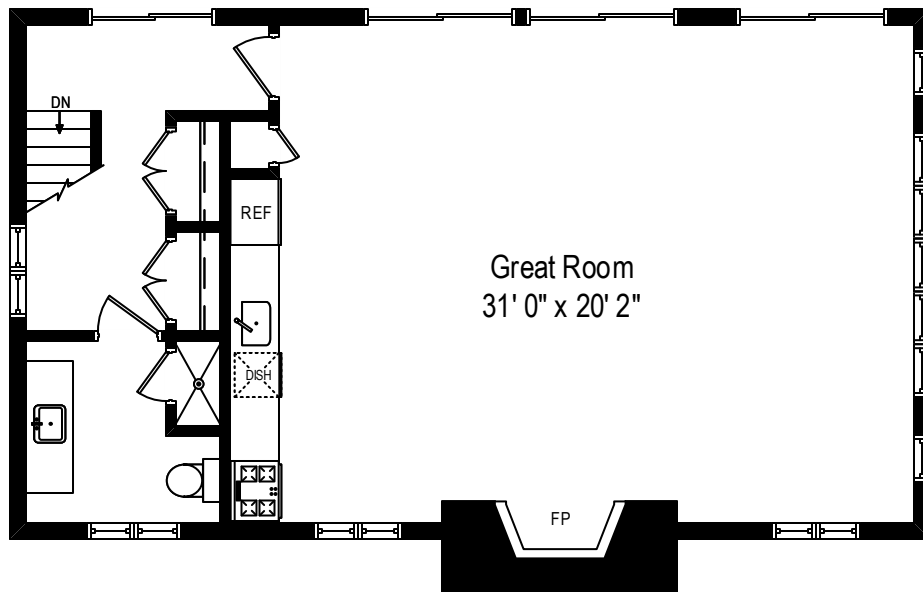

128 Todd Road – Briarcliff Manor, NY 10510

Garage

All dimensions are approximate. This plan is for marketing purposes only.

128 Todd Road – Briarcliff Manor, NY 10510

Over Garage

128 Todd Road – Briarcliff Manor, NY 10510

Under Garage

128 Todd Road – Briarcliff Manor, NY 10510

Pool House

All dimensions are approximate. This plan is for marketing purposes only.

128 Todd Road – Briarcliff Manor, NY 10510

Lower Level