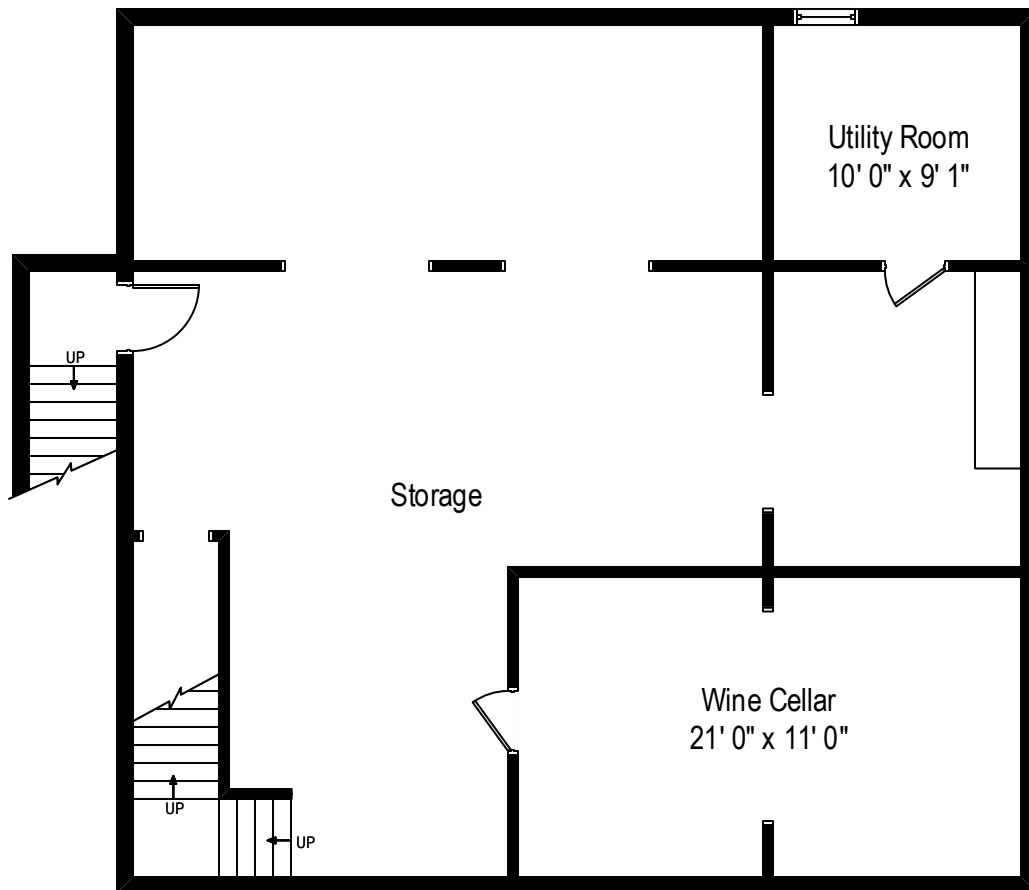

128 Todd Road – Briarcliff Manor, NY 10510

Garage

All dimensions are approximate. This plan is for marketing purposes only.

128 Todd Road – Briarcliff Manor, NY 10510

Over Garage

128 Todd Road – Briarcliff Manor, NY 10510

Under Garage

128 Todd Road – Briarcliff Manor, NY 10510

Pool House

All dimensions are approximate. This plan is for marketing purposes only.

128 Todd Road – Briarcliff Manor, NY 10510

Lower Level