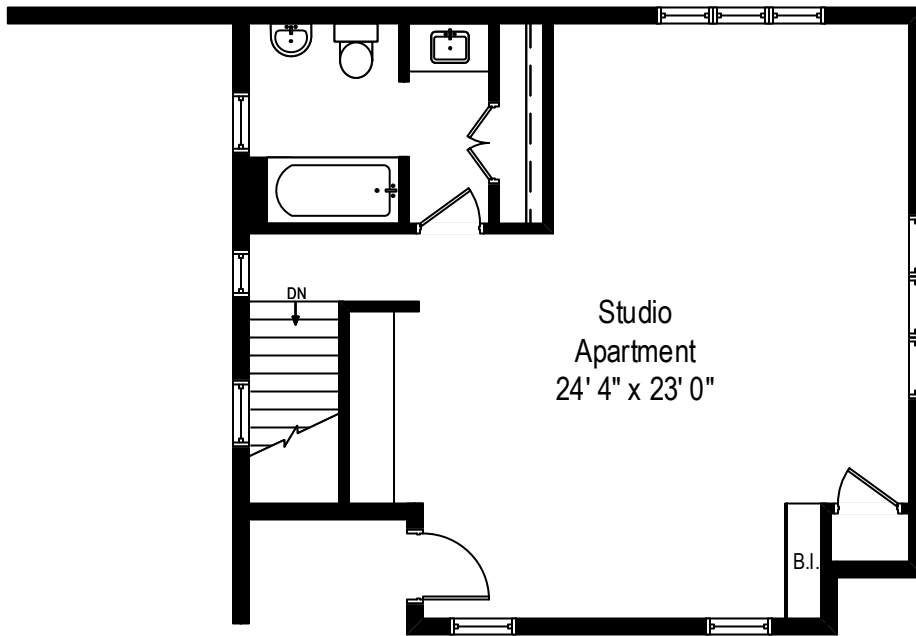

128 Todd Road – Briarcliff Manor, NY 10510

Garage

All dimensions are approximate. This plan is for marketing purposes only.

128 Todd Road – Briarcliff Manor, NY 10510

Over Garage

128 Todd Road – Briarcliff Manor, NY 10510

Under Garage

128 Todd Road – Briarcliff Manor, NY 10510

Pool House

All dimensions are approximate. This plan is for marketing purposes only.

128 Todd Road – Briarcliff Manor, NY 10510

Lower Level