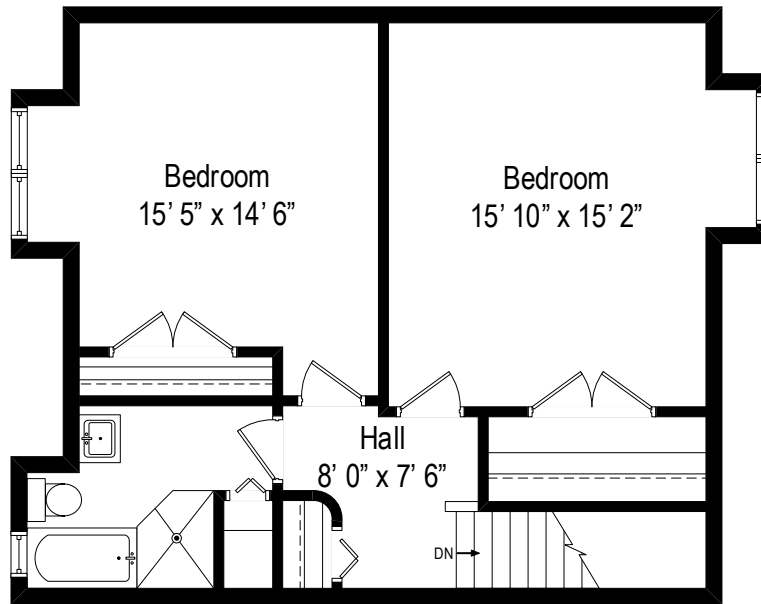

765 North Broadway Apt 17E – Hastings, NY 1070

First Level

765 North Broadway Apt 17E – Hastings, NY 1070

Second Level

All dimensions are approximate. This plan is for marketing purposes only.

# Second Level

# First Level

765 North Broadway Apt 17E – Hastings, NY 1070

All dimensions are approximate. This plan is for marketing purposes only.