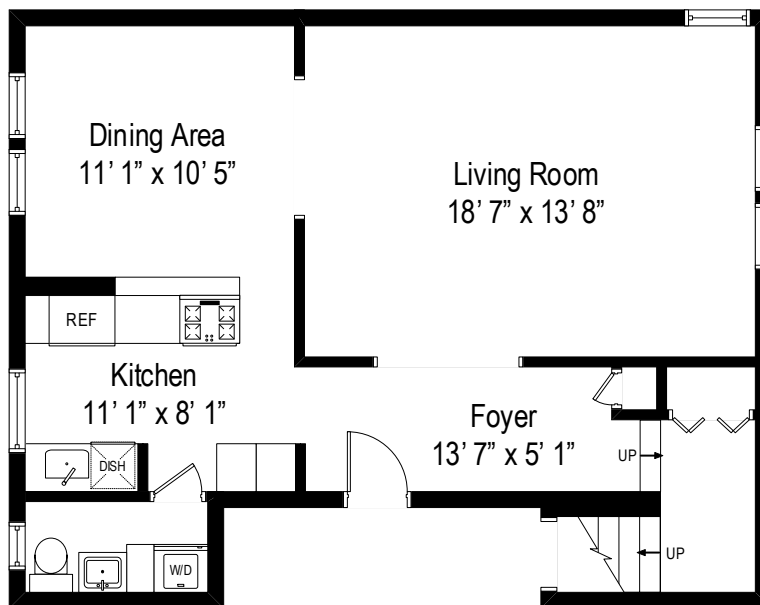

765 North Broadway Apt 17E – Hastings, NY 1070

First Level

765 North Broadway Apt 17E – Hastings, NY 1070

Second Level

All dimensions are approximate. This plan is for marketing purposes only.

# Second Level

# First Level

765 North Broadway Apt 17E – Hastings, NY 1070

All dimensions are approximate. This plan is for marketing purposes only.