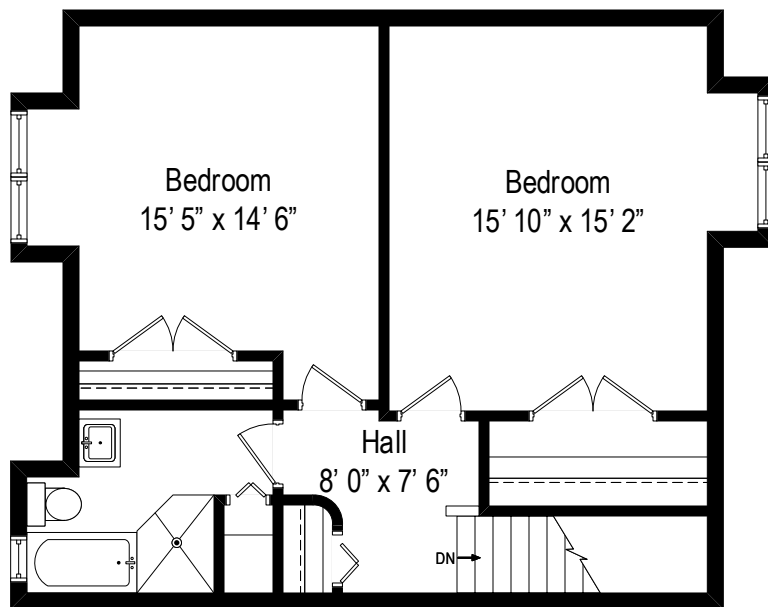

765 North Broadway Apt 17E – Hastings, NY 1070

First Level

765 North Broadway Apt 17E – Hastings, NY 1070

Second Level

All dimensions are approximate. This plan is for marketing purposes only.

# Second Level

# First Level

765 North Broadway Apt 17E – Hastings, NY 1070

All dimensions are approximate. This plan is for marketing purposes only.