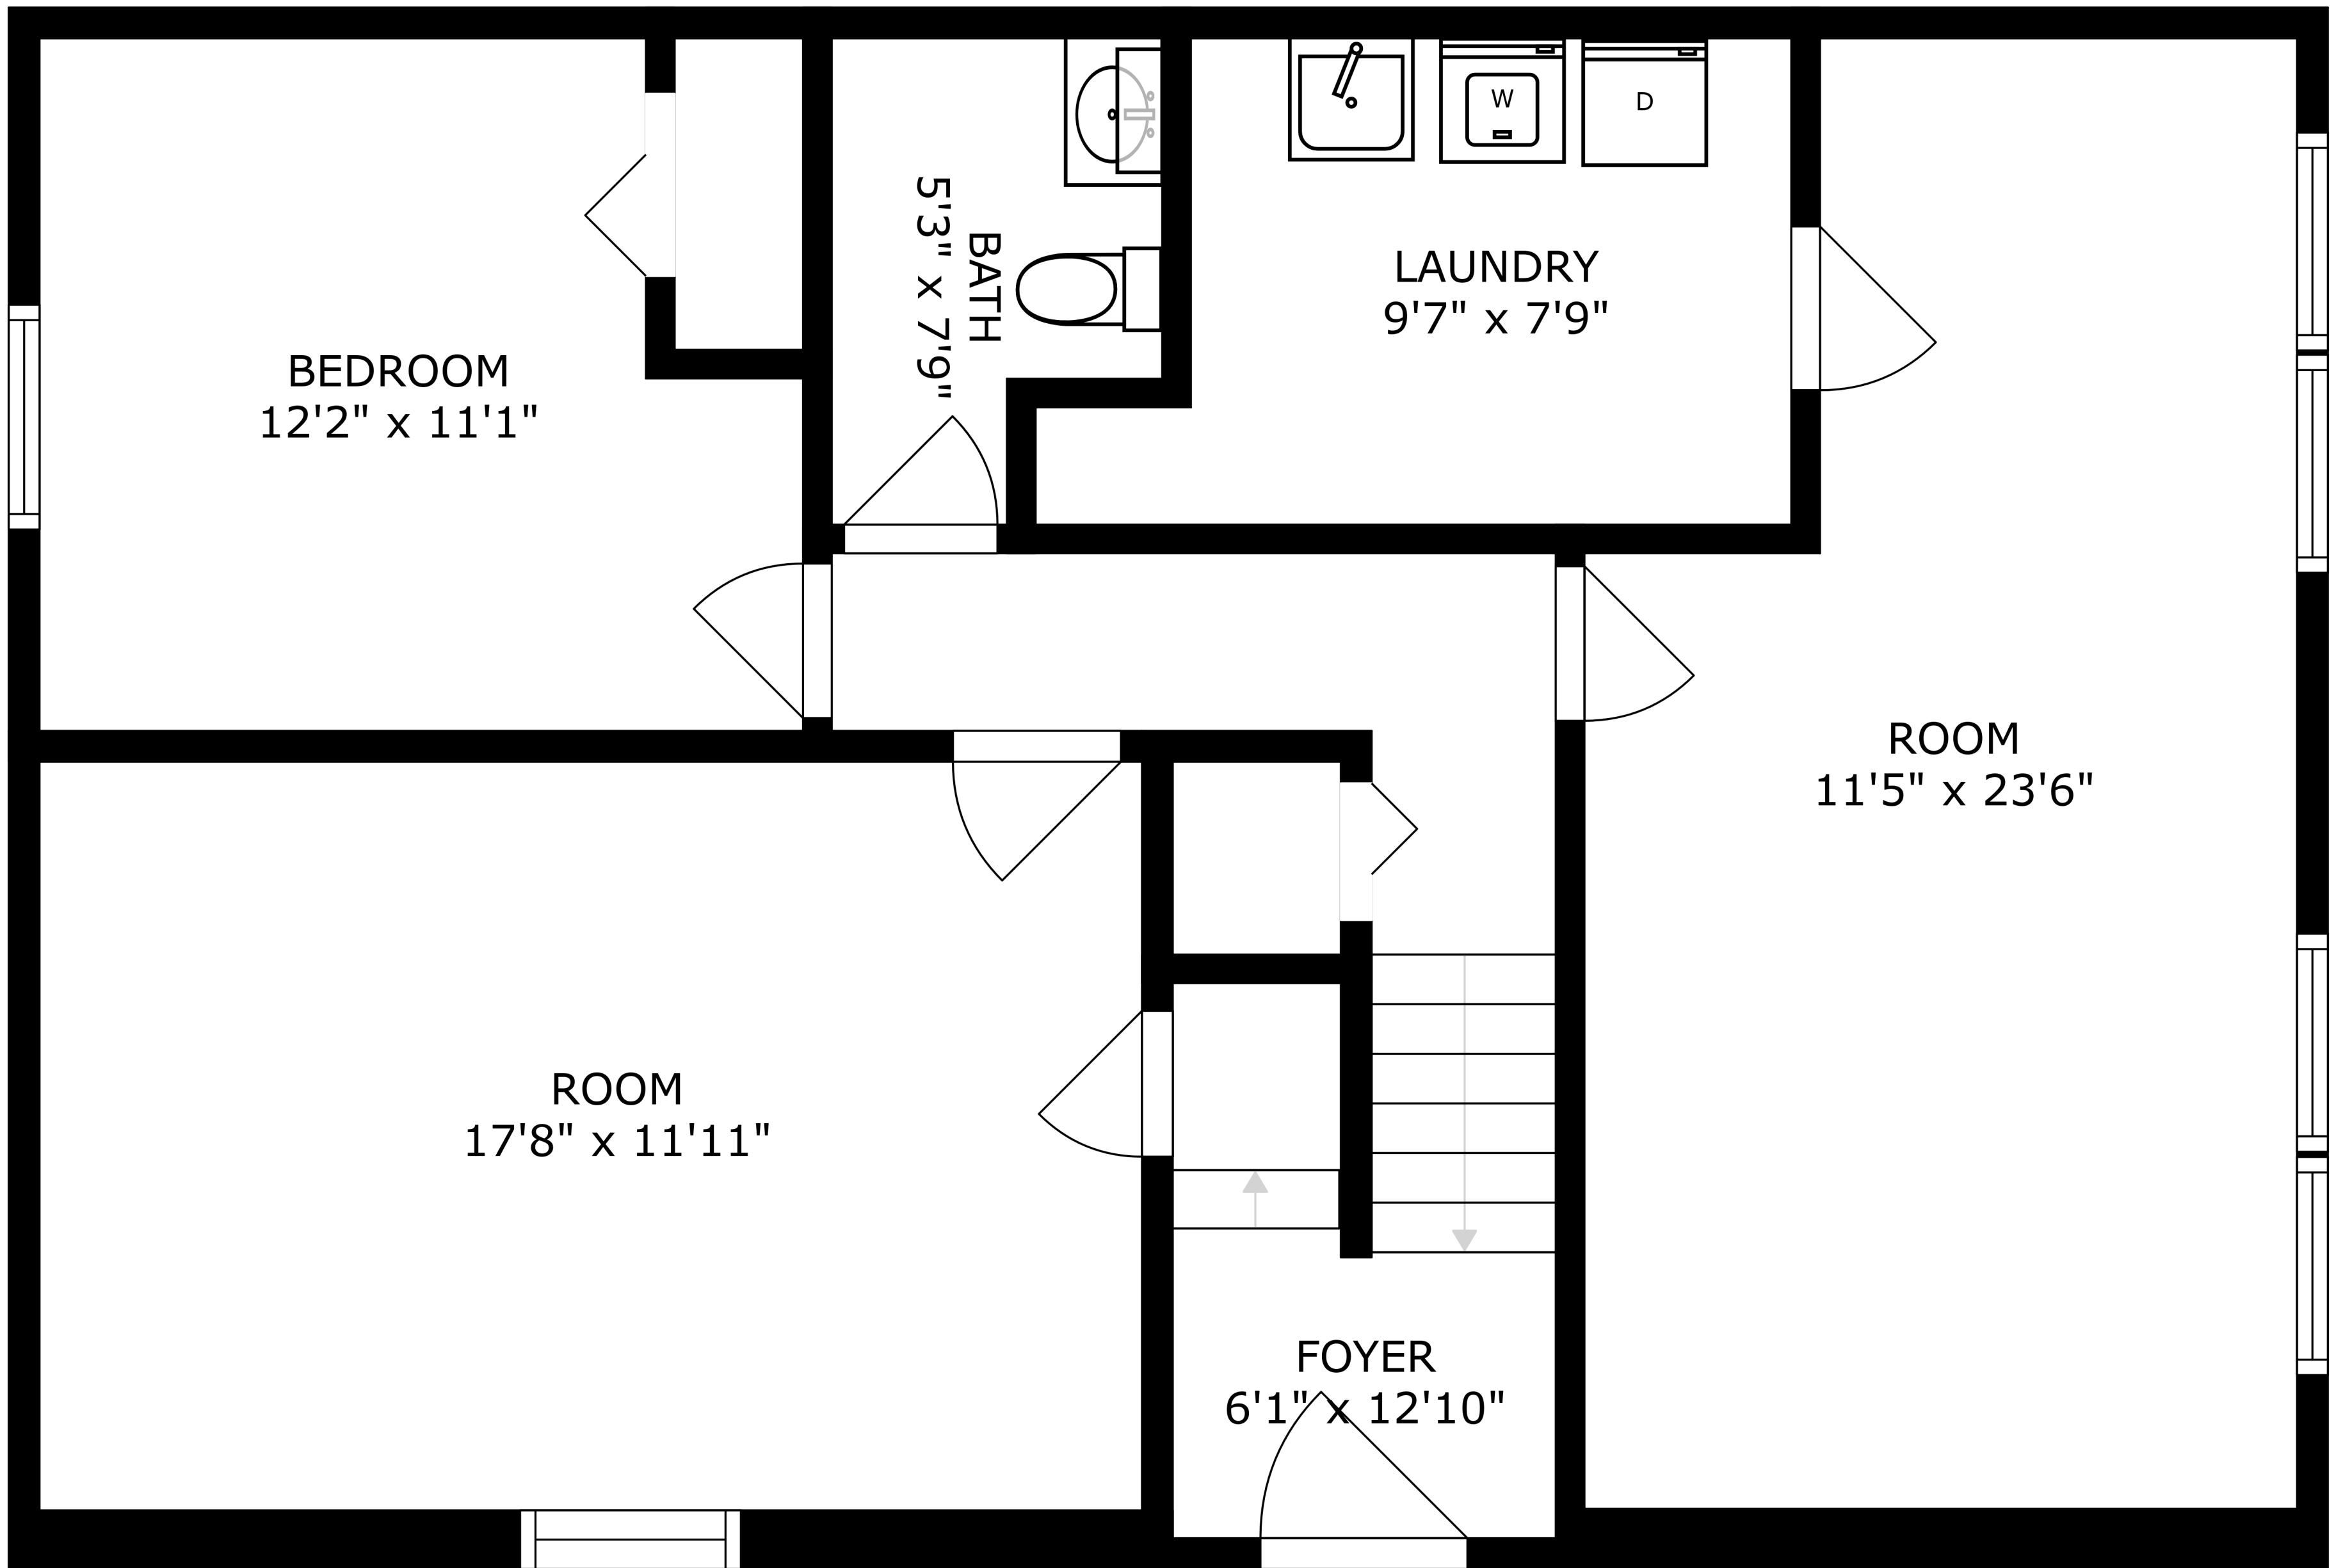

FLOOR 1

FLOOR 2

SIZES AND DIMENSIONS ARE APPROXIMATE, ACTUAL MAY VARY.

BEDROOM
12'2" x 11'1"

BATH
5'3" x 7'9"

LAUNDRY
9'7" x 7'9"

ROOM
11'5" x 23'6"

ROOM
17'8" x 11'11"

FOYER
6'1" x 12'10"