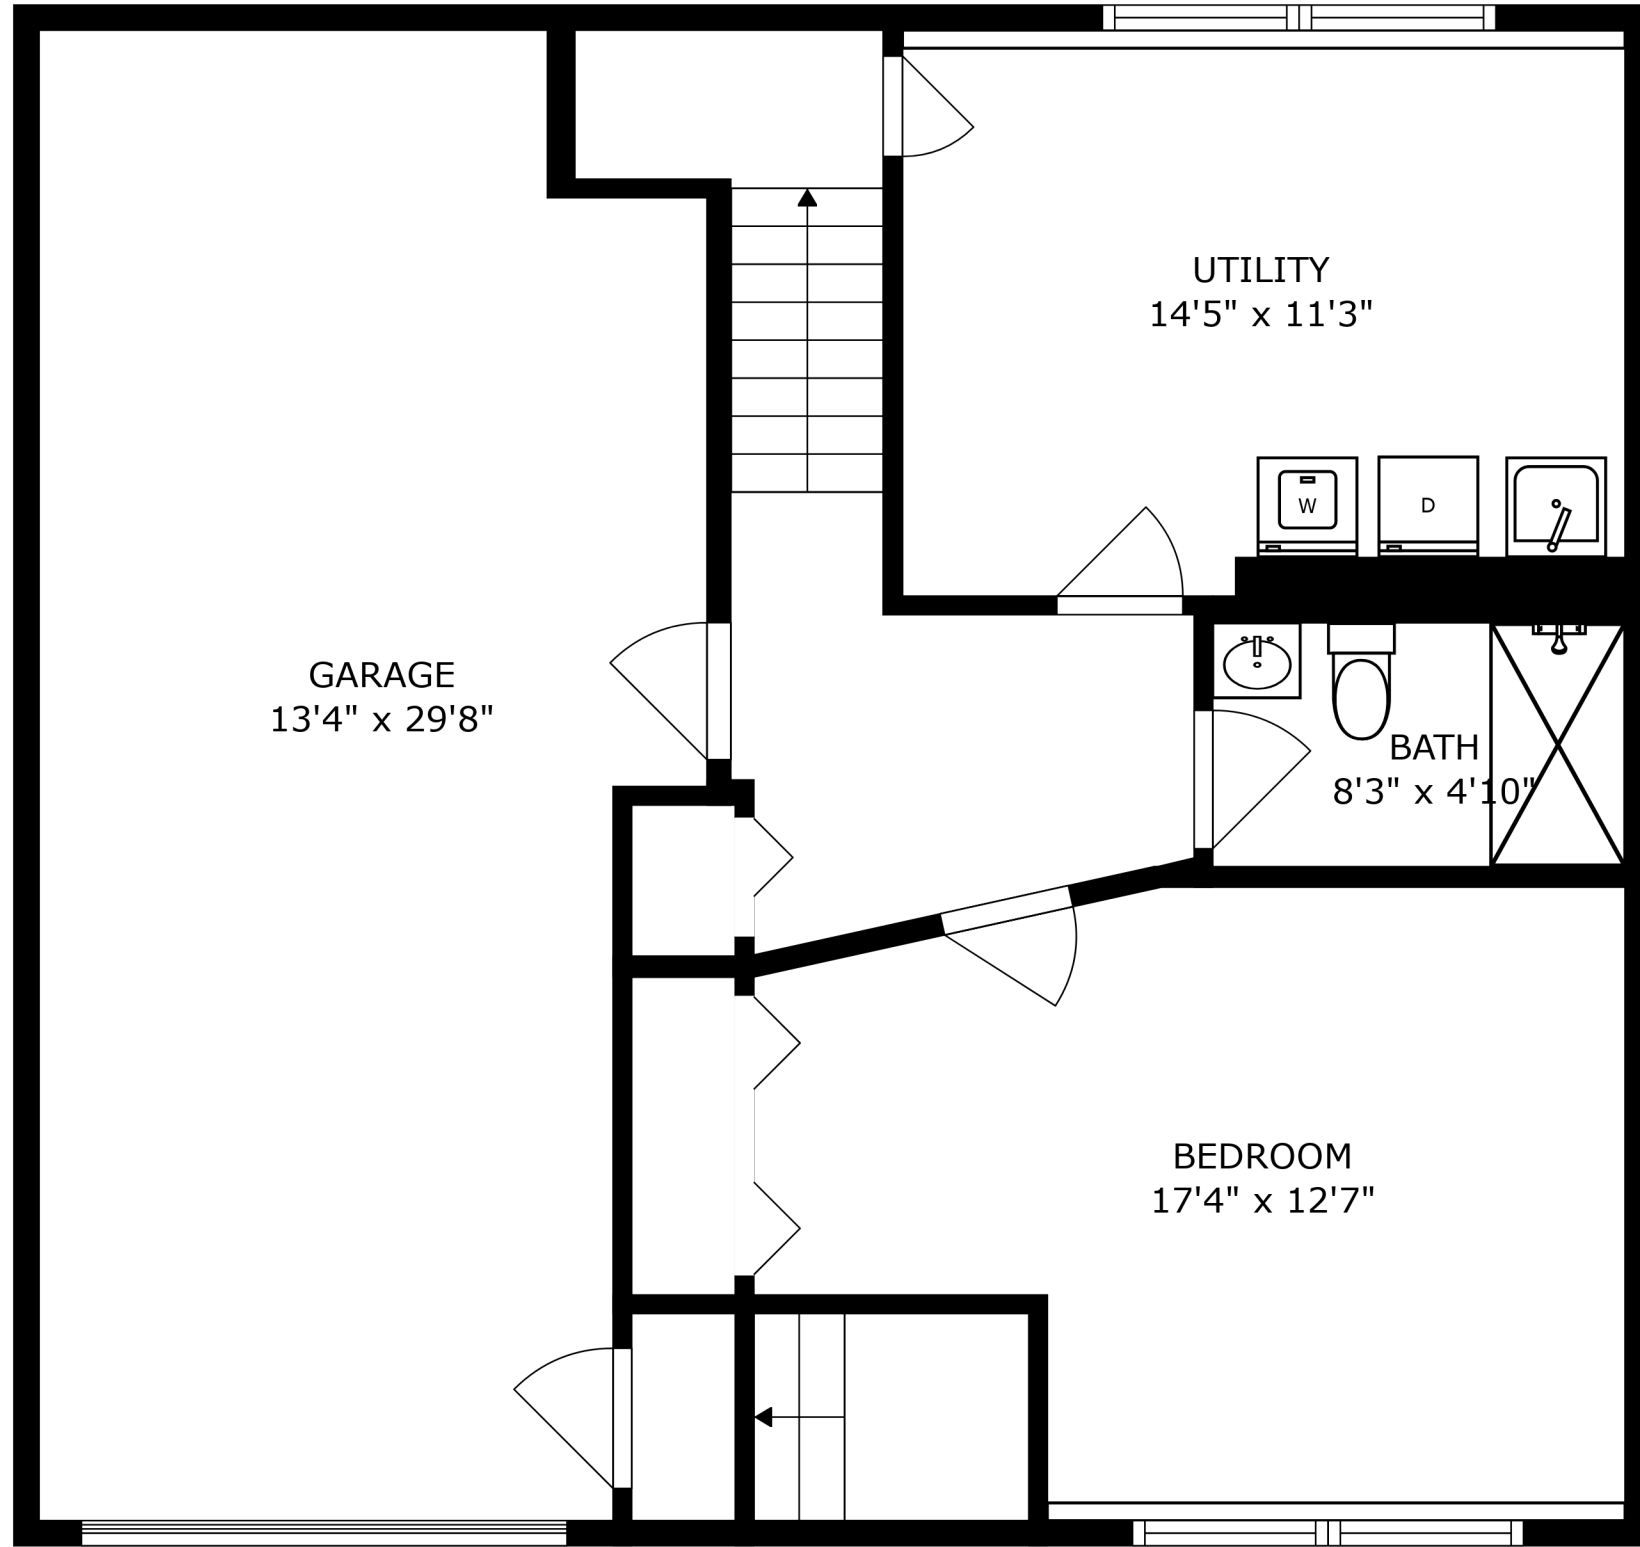

21400 Peterson Ave, Sauk Village, IL

FLOOR 1

FLOOR 2

21400 Peterson Ave, Sauk Village, IL

SIZES AND DIMENSIONS ARE APPROXIMATE, ACTUAL MAY VARY.

21400 Peterson Ave, Sauk Village, IL

SIZES AND DIMENSIONS ARE APPROXIMATE, ACTUAL MAY VARY.