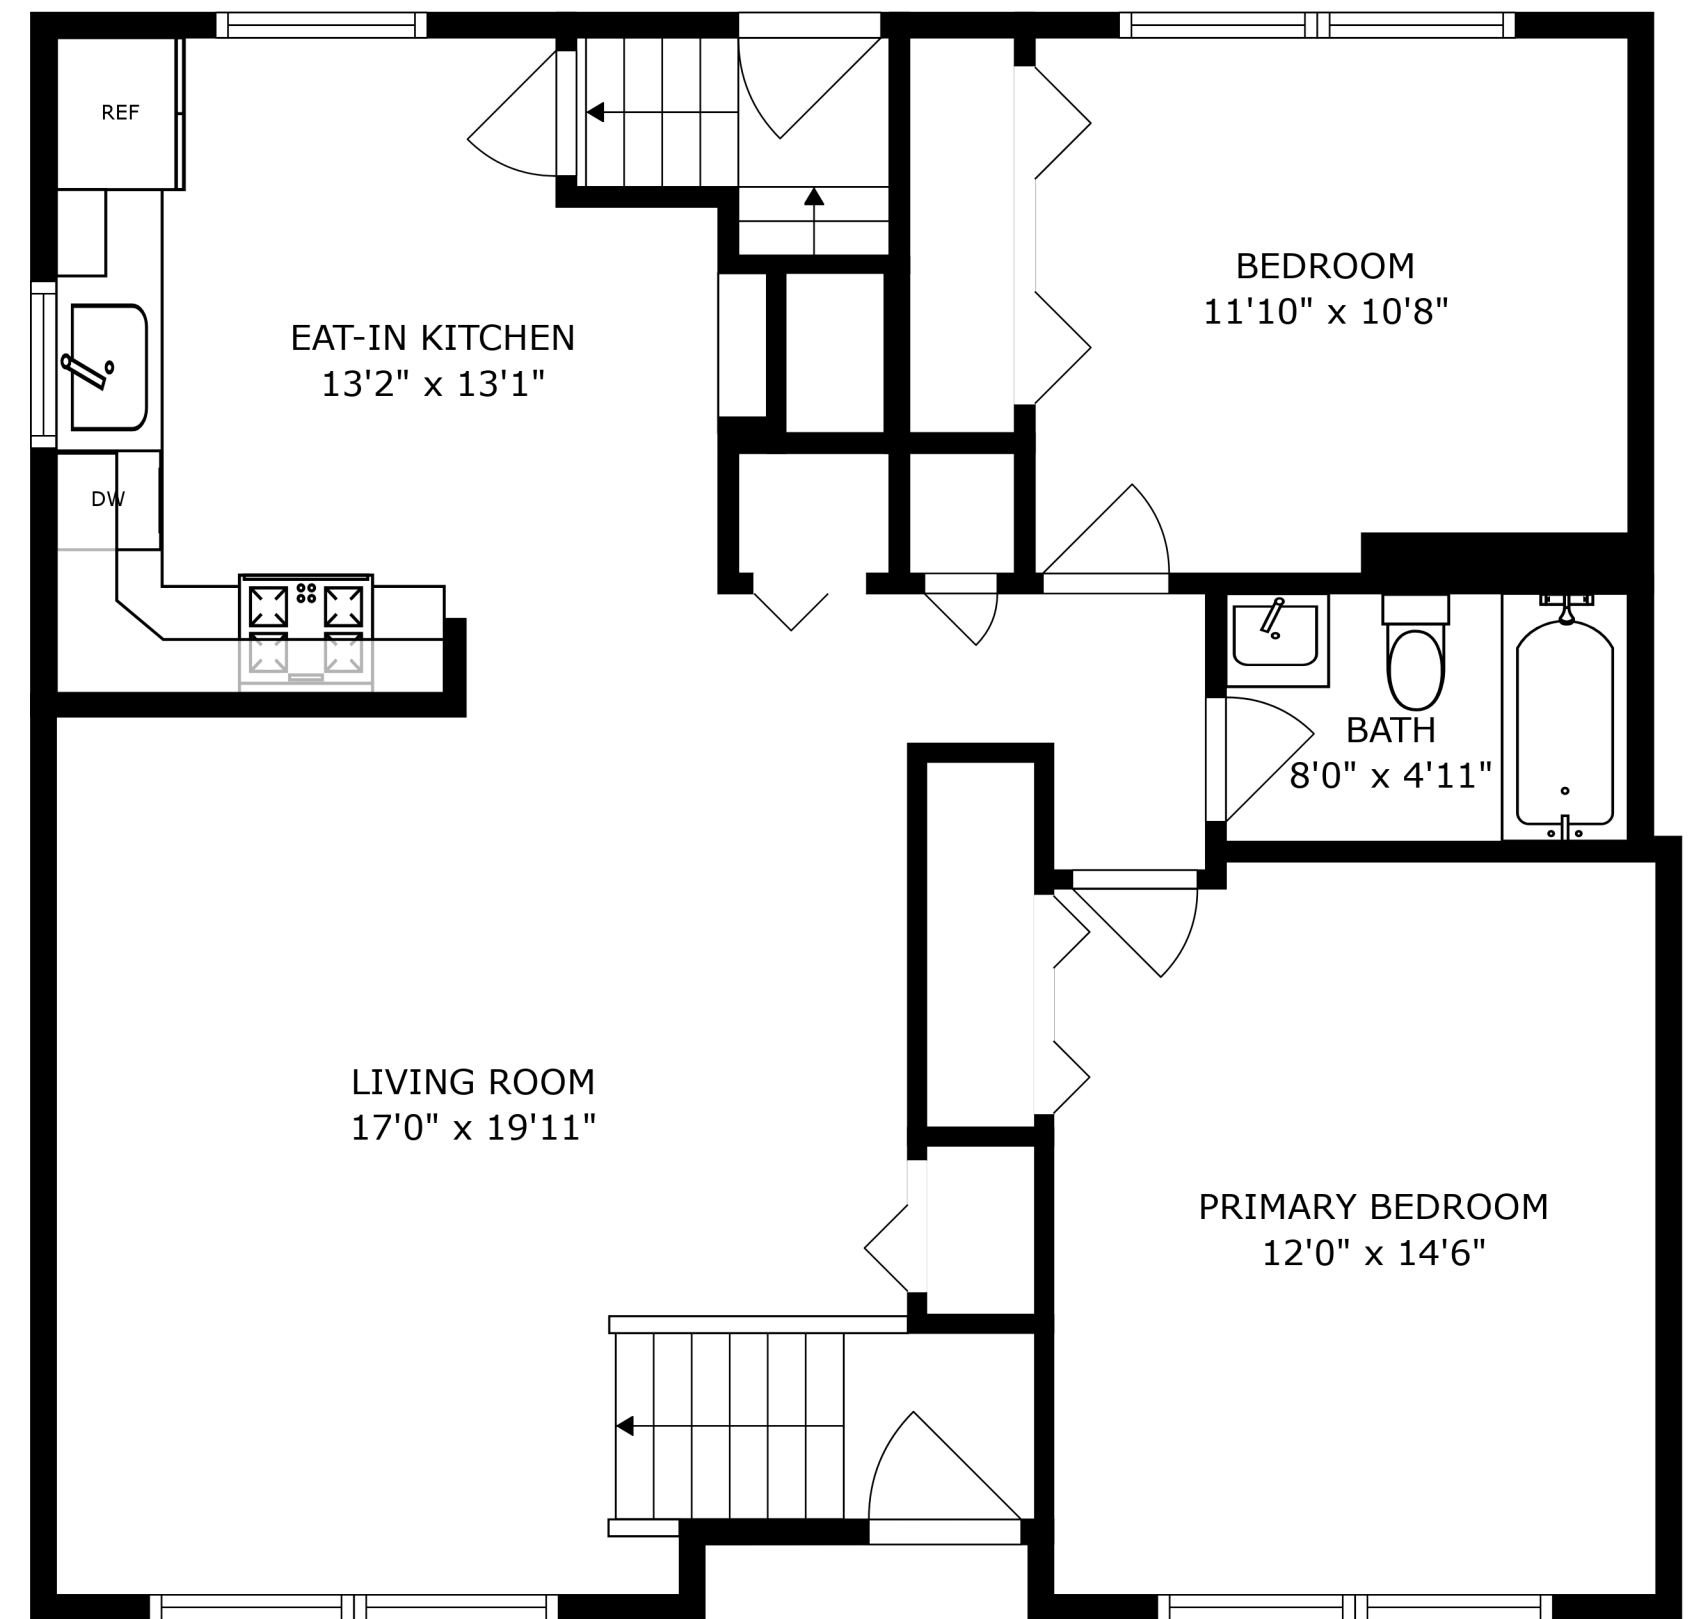

21400 Peterson Ave, Sauk Village, IL

FLOOR 1

FLOOR 2

21400 Peterson Ave, Sauk Village, IL

SIZES AND DIMENSIONS ARE APPROXIMATE, ACTUAL MAY VARY.

21400 Peterson Ave, Sauk Village, IL

SIZES AND DIMENSIONS ARE APPROXIMATE, ACTUAL MAY VARY.