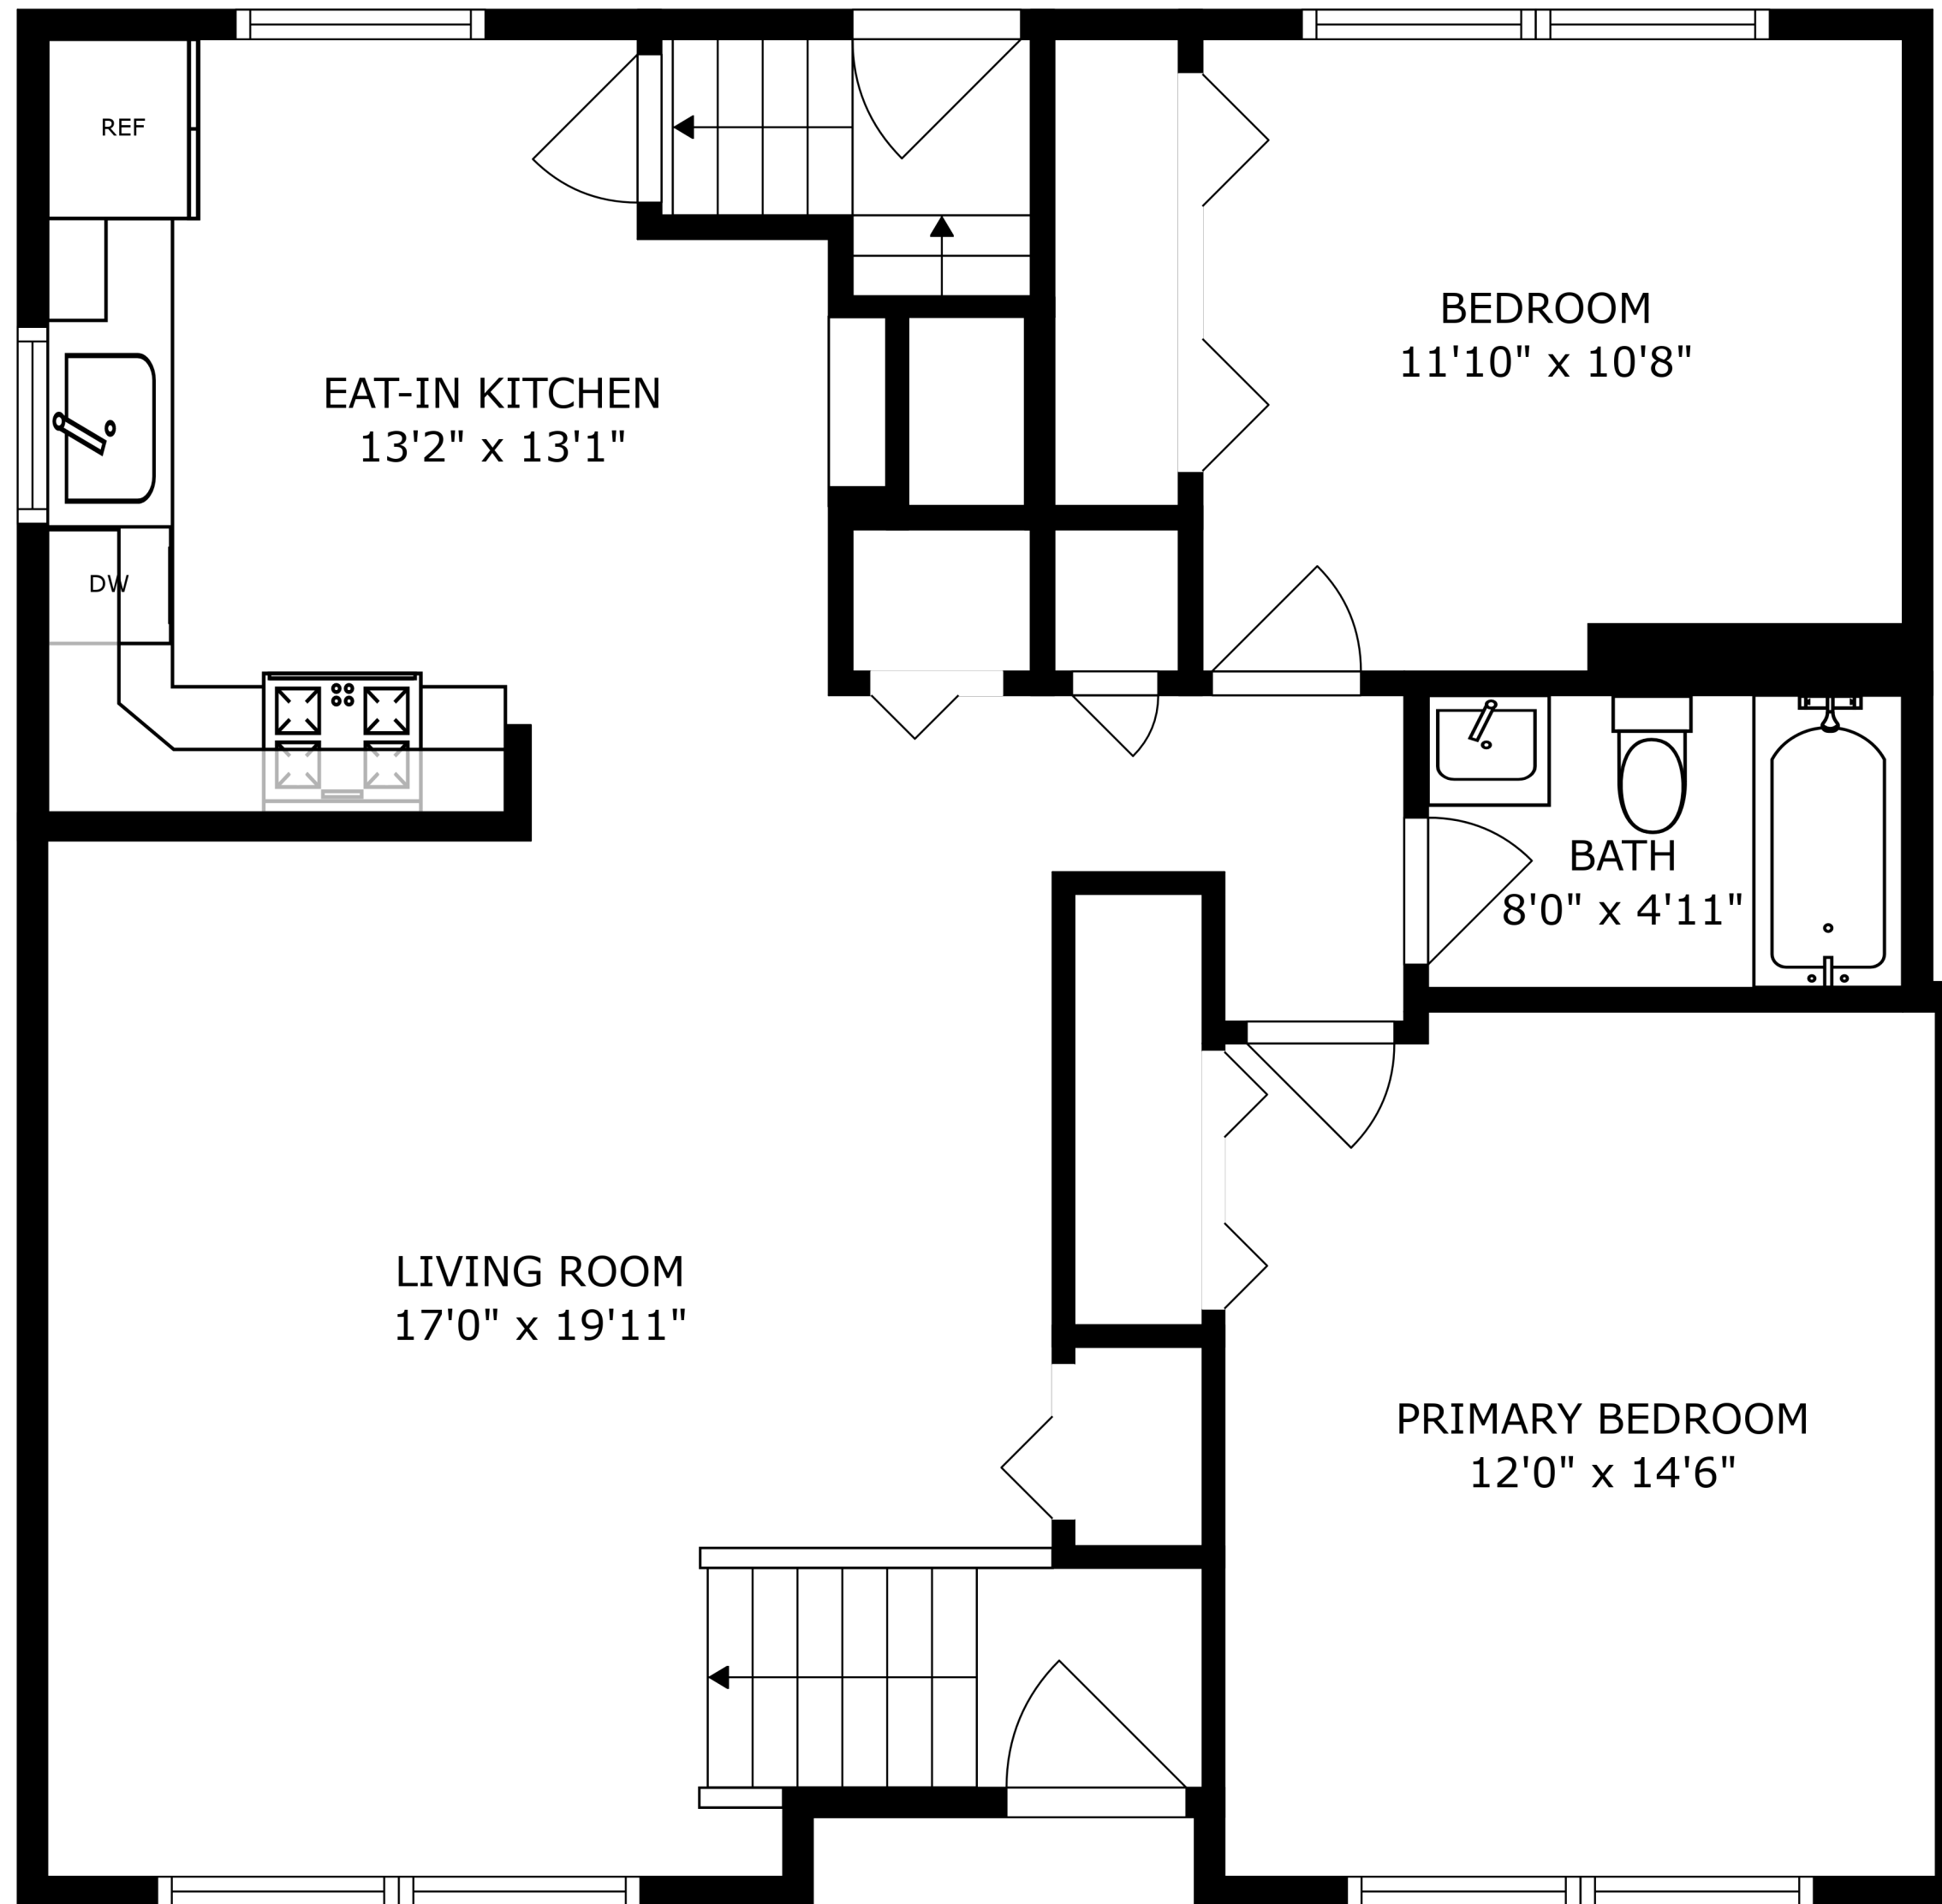

21400 Peterson Ave, Sauk Village, IL

FLOOR 1

FLOOR 2

21400 Peterson Ave, Sauk Village, IL

SIZES AND DIMENSIONS ARE APPROXIMATE, ACTUAL MAY VARY.

21400 Peterson Ave, Sauk Village, IL

SIZES AND DIMENSIONS ARE APPROXIMATE, ACTUAL MAY VARY.