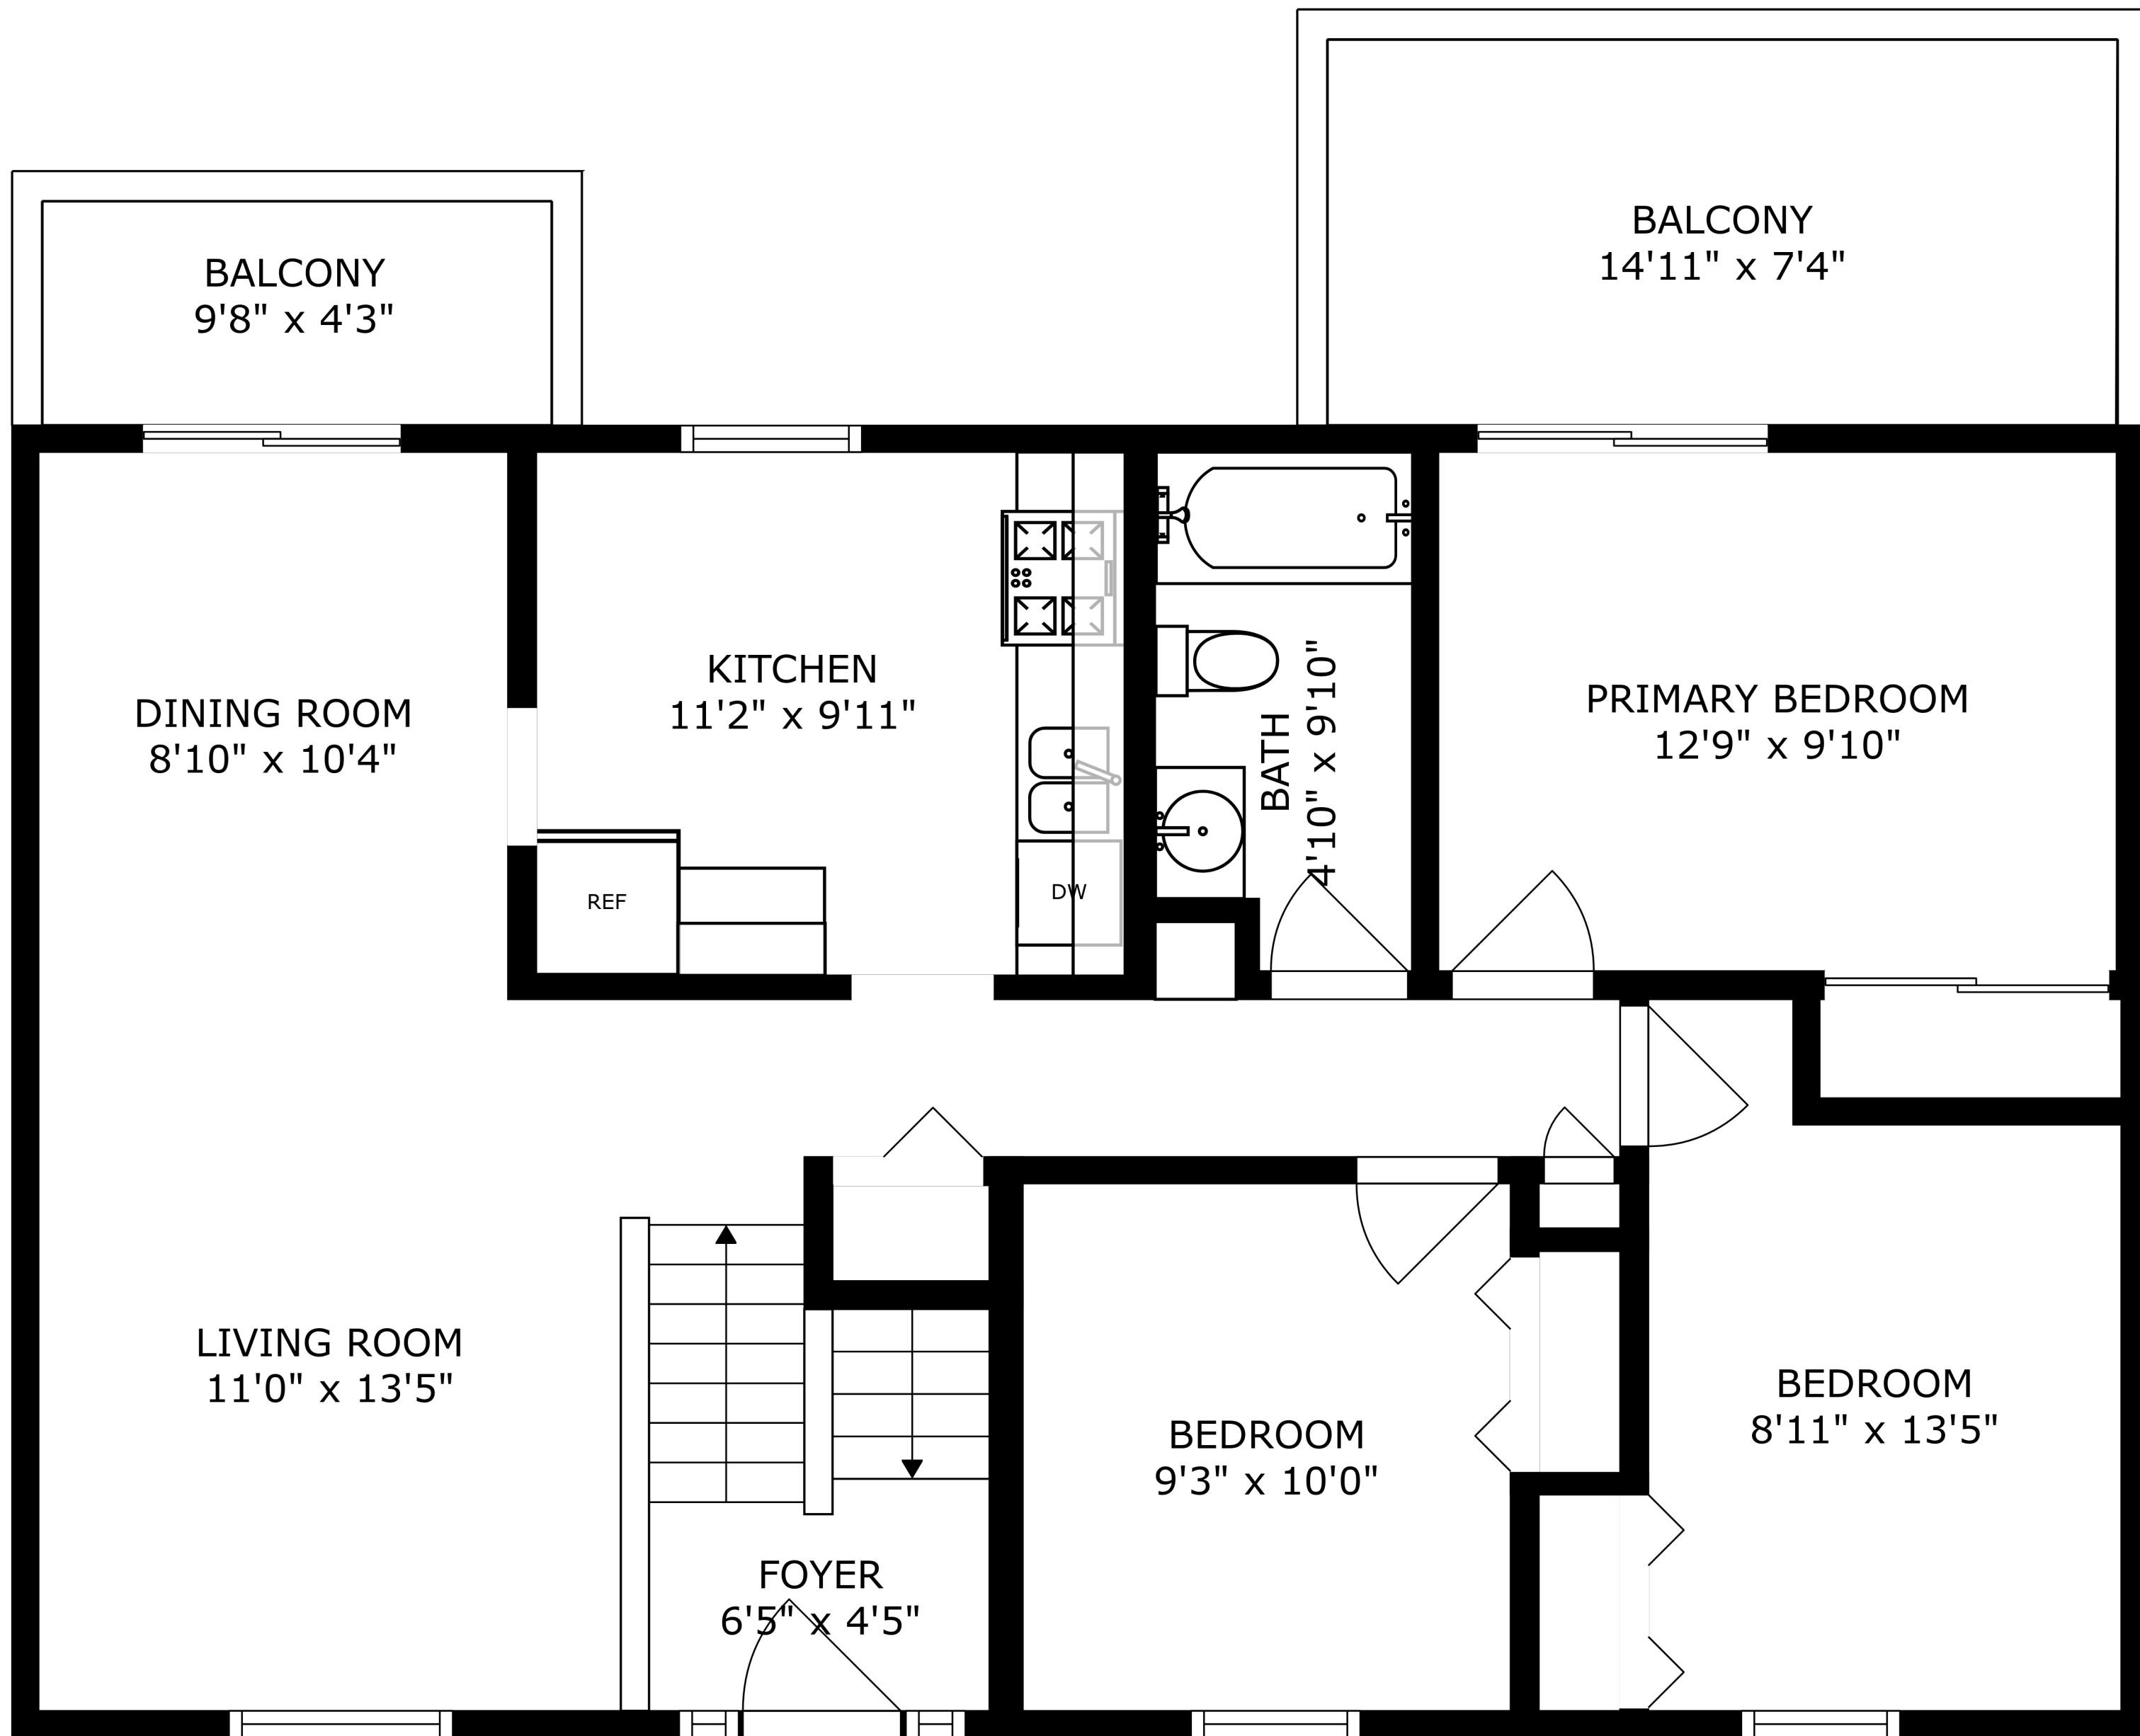

FLOOR 1

FLOOR 2

SIZES AND DIMENSIONS ARE APPROXIMATE, ACTUAL MAY VARY.

RECREATION ROOM  
14'5" x 21'5"

BATH  
4'11" x 9'6"

UTILITY  
6'8" x 8'10"

GARAGE  
11'2" x 22'0"

ROOM  
9'1" x 8'1"