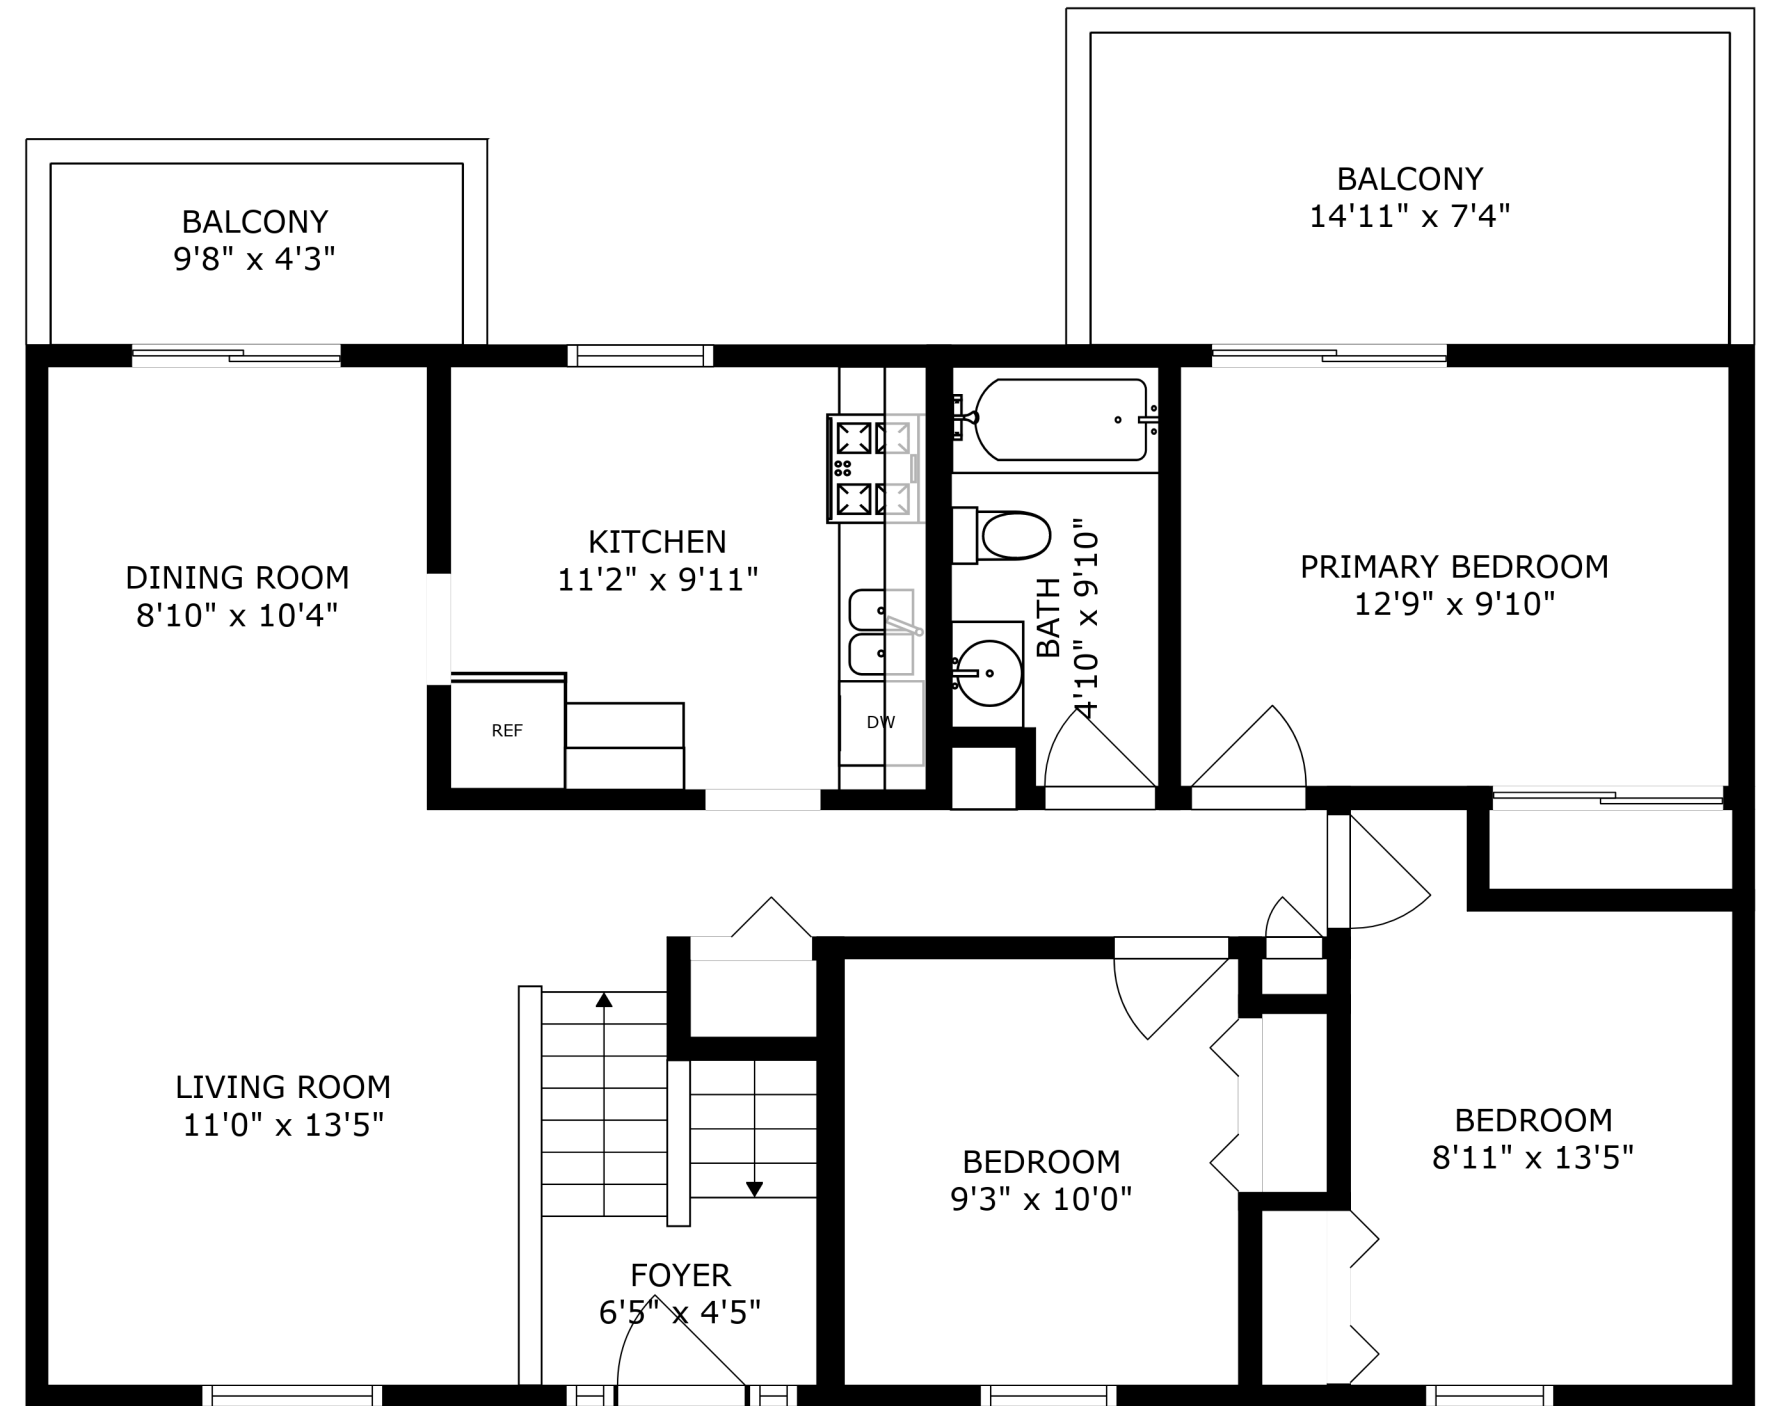

FLOOR 1

FLOOR 2

SIZES AND DIMENSIONS ARE APPROXIMATE, ACTUAL MAY VARY.

RECREATION ROOM  
14'5" x 21'5"

BATH  
4'11" x 9'6"

UTILITY  
6'8" x 8'10"

GARAGE  
11'2" x 22'0"

ROOM  
9'1" x 8'1"