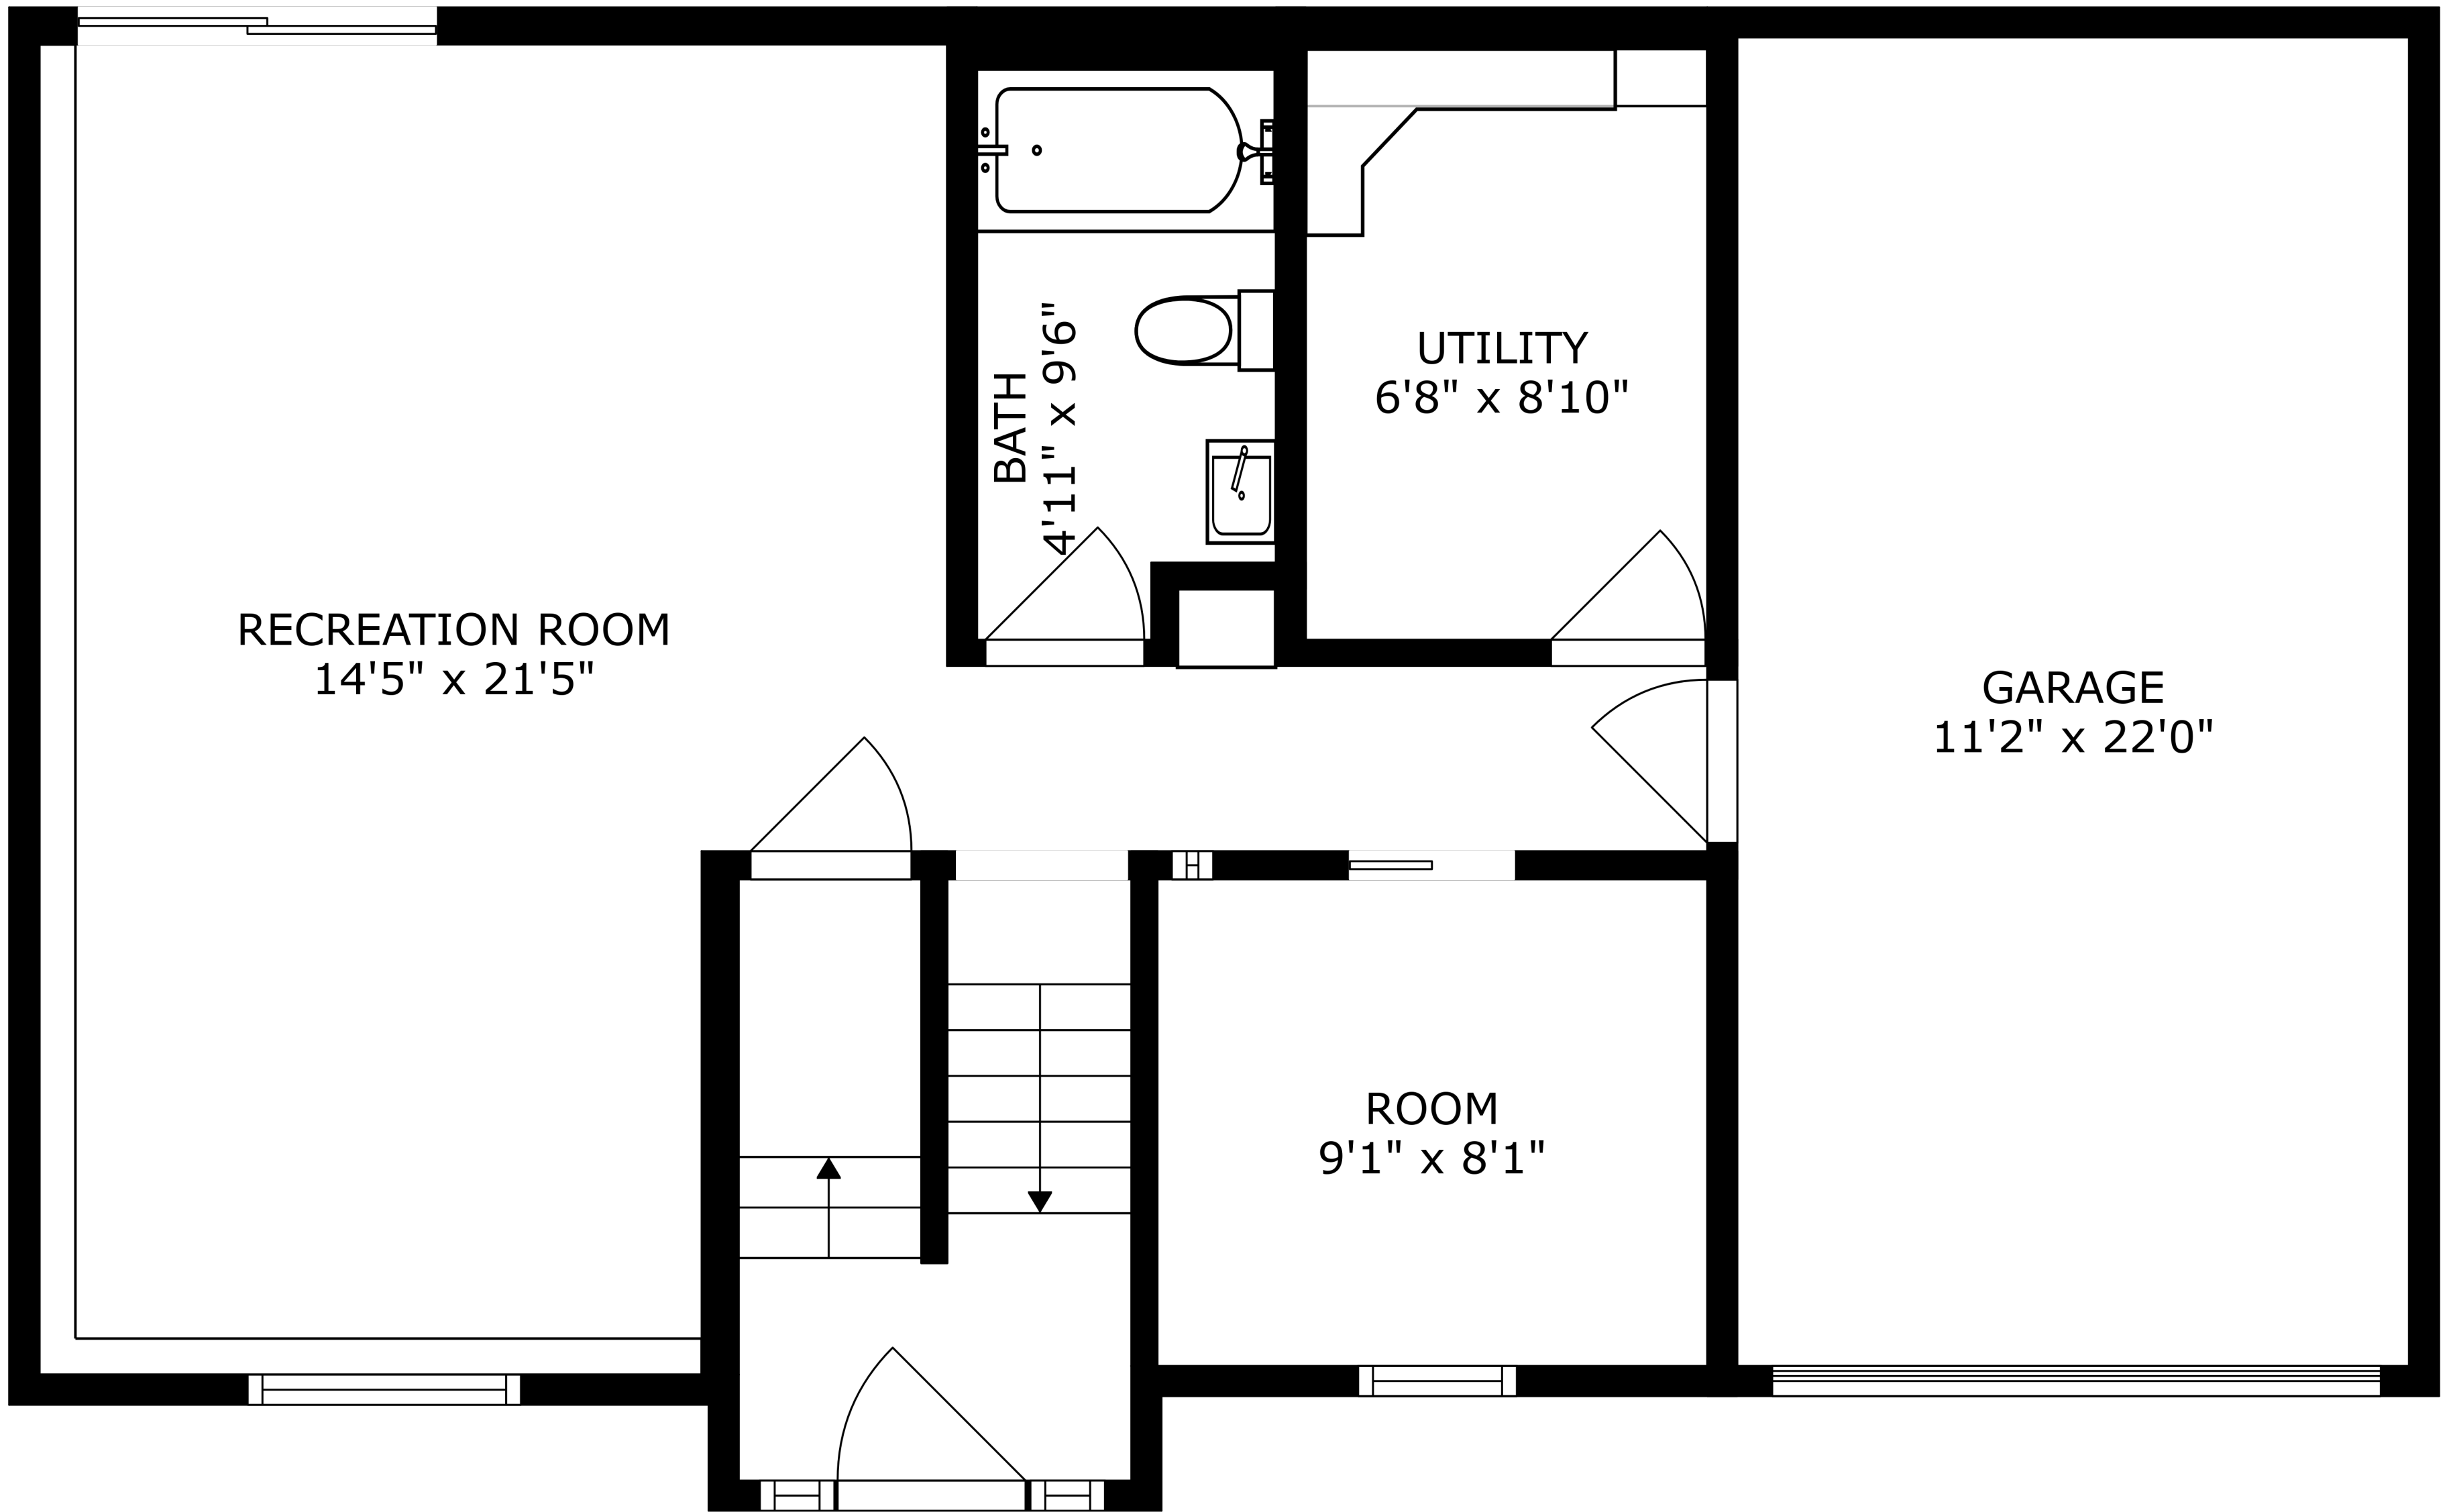

FLOOR 1

FLOOR 2

SIZES AND DIMENSIONS ARE APPROXIMATE, ACTUAL MAY VARY.

RECREATION ROOM  
14'5" x 21'5"

BATH  
4'11" x 9'6"

UTILITY  
6'8" x 8'10"

GARAGE  
11'2" x 22'0"

ROOM  
9'1" x 8'1"