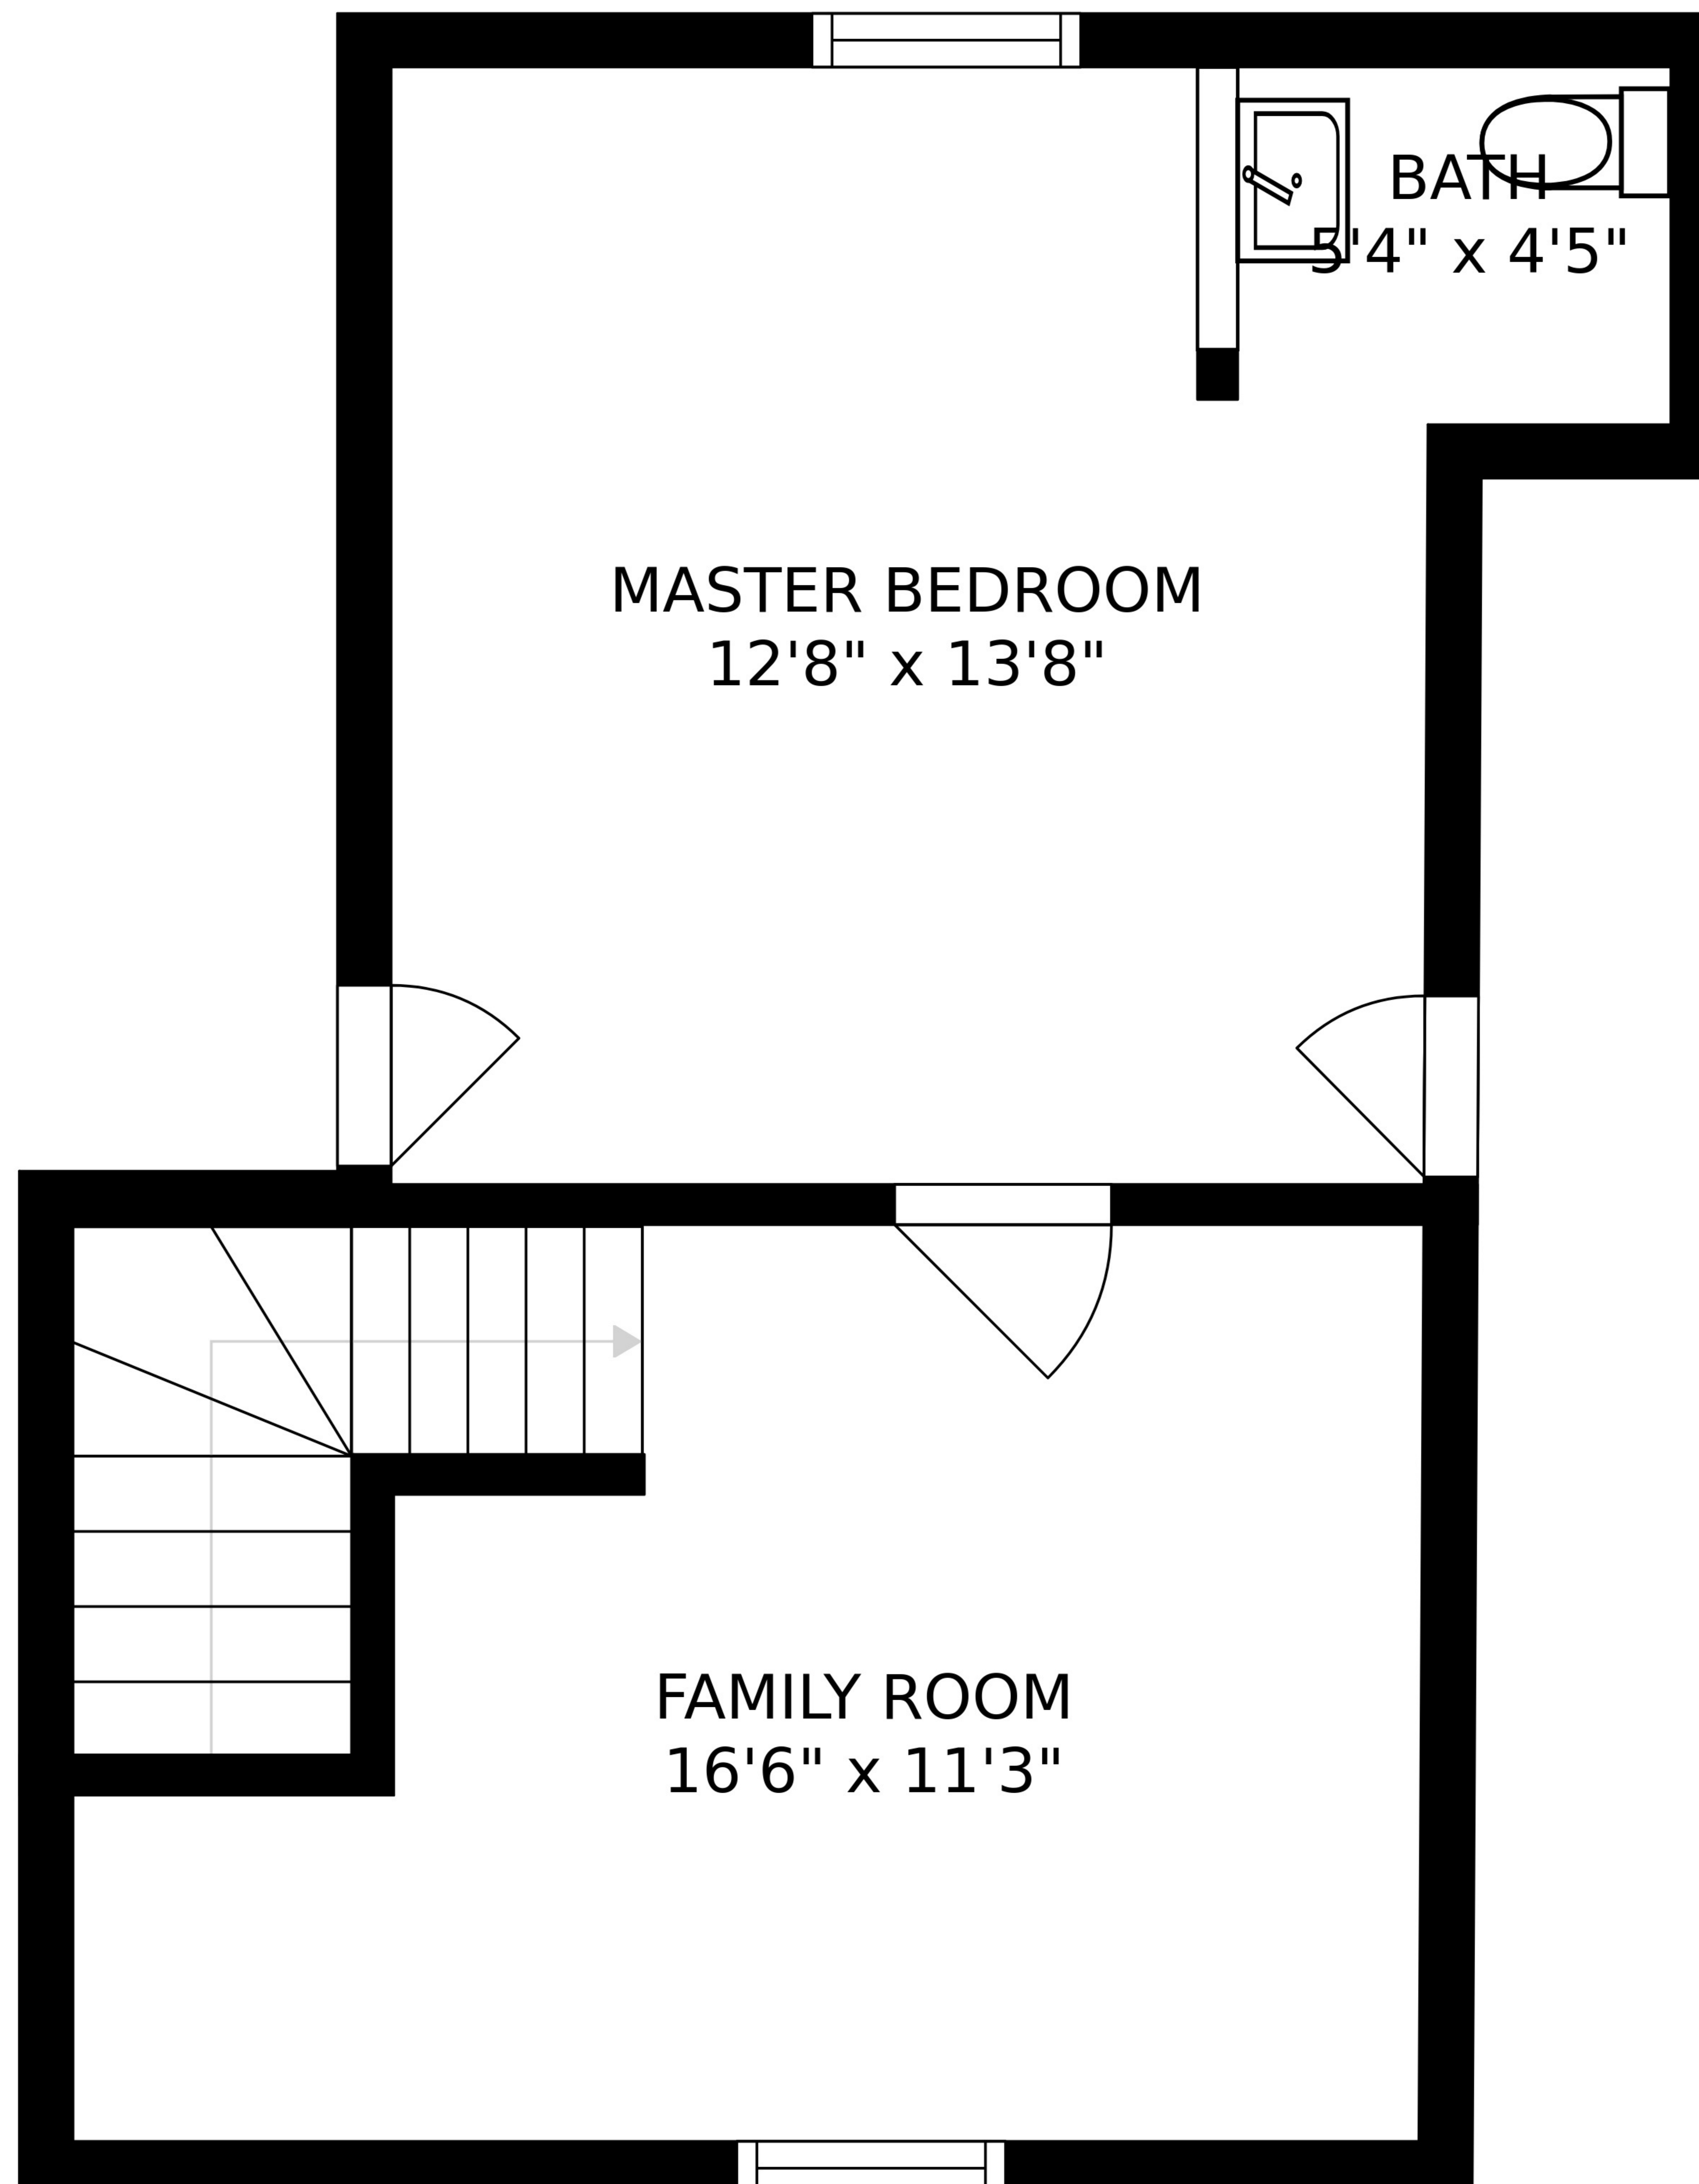

SIZES AND DIMENSIONS ARE APPROXIMATE, ACTUAL MAY VARY.

MASTER BEDROOM  
12'8" x 13'8"

BATH  
5'4" x 4'5"

FAMILY ROOM  
16'6" x 11'3"

SIZES AND DIMENSIONS ARE APPROXIMATE, ACTUAL MAY VARY.

SIZES AND DIMENSIONS ARE APPROXIMATE, ACTUAL MAY VARY.