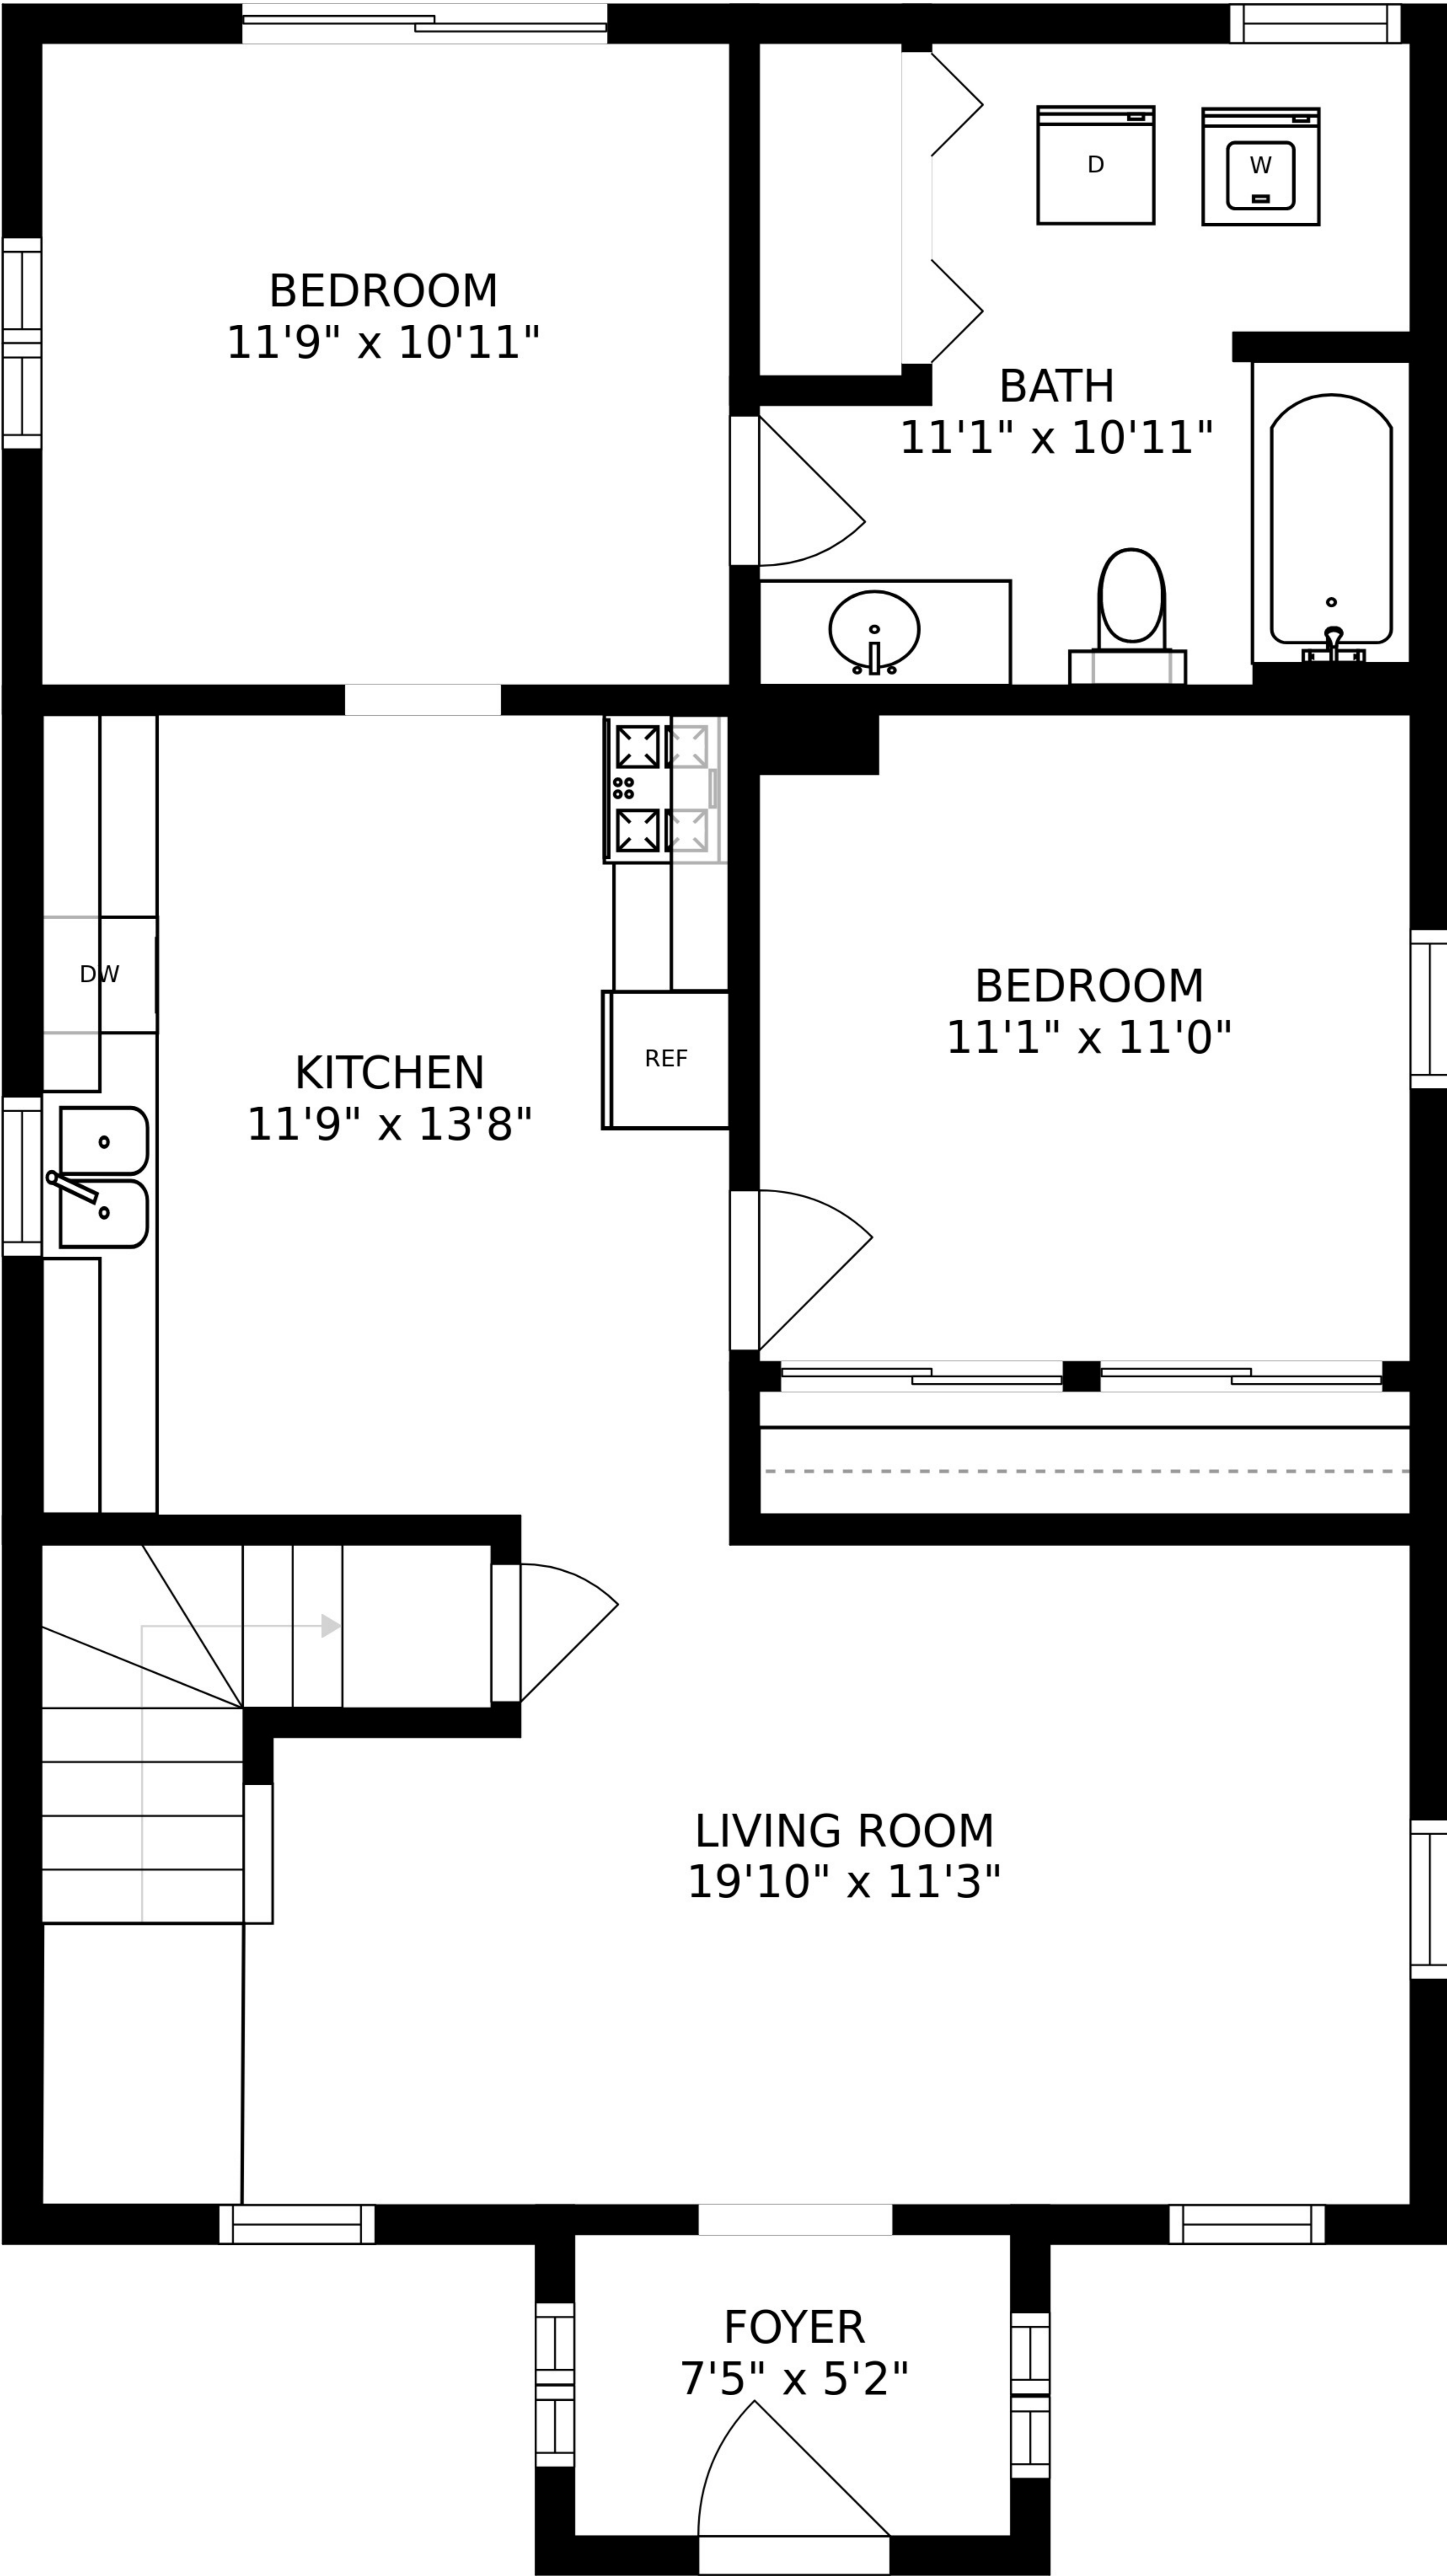

SIZES AND DIMENSIONS ARE APPROXIMATE, ACTUAL MAY VARY.

MASTER BEDROOM  
12'8" x 13'8"

BATH  
5'4" x 4'5"

FAMILY ROOM  
16'6" x 11'3"

SIZES AND DIMENSIONS ARE APPROXIMATE, ACTUAL MAY VARY.

SIZES AND DIMENSIONS ARE APPROXIMATE, ACTUAL MAY VARY.