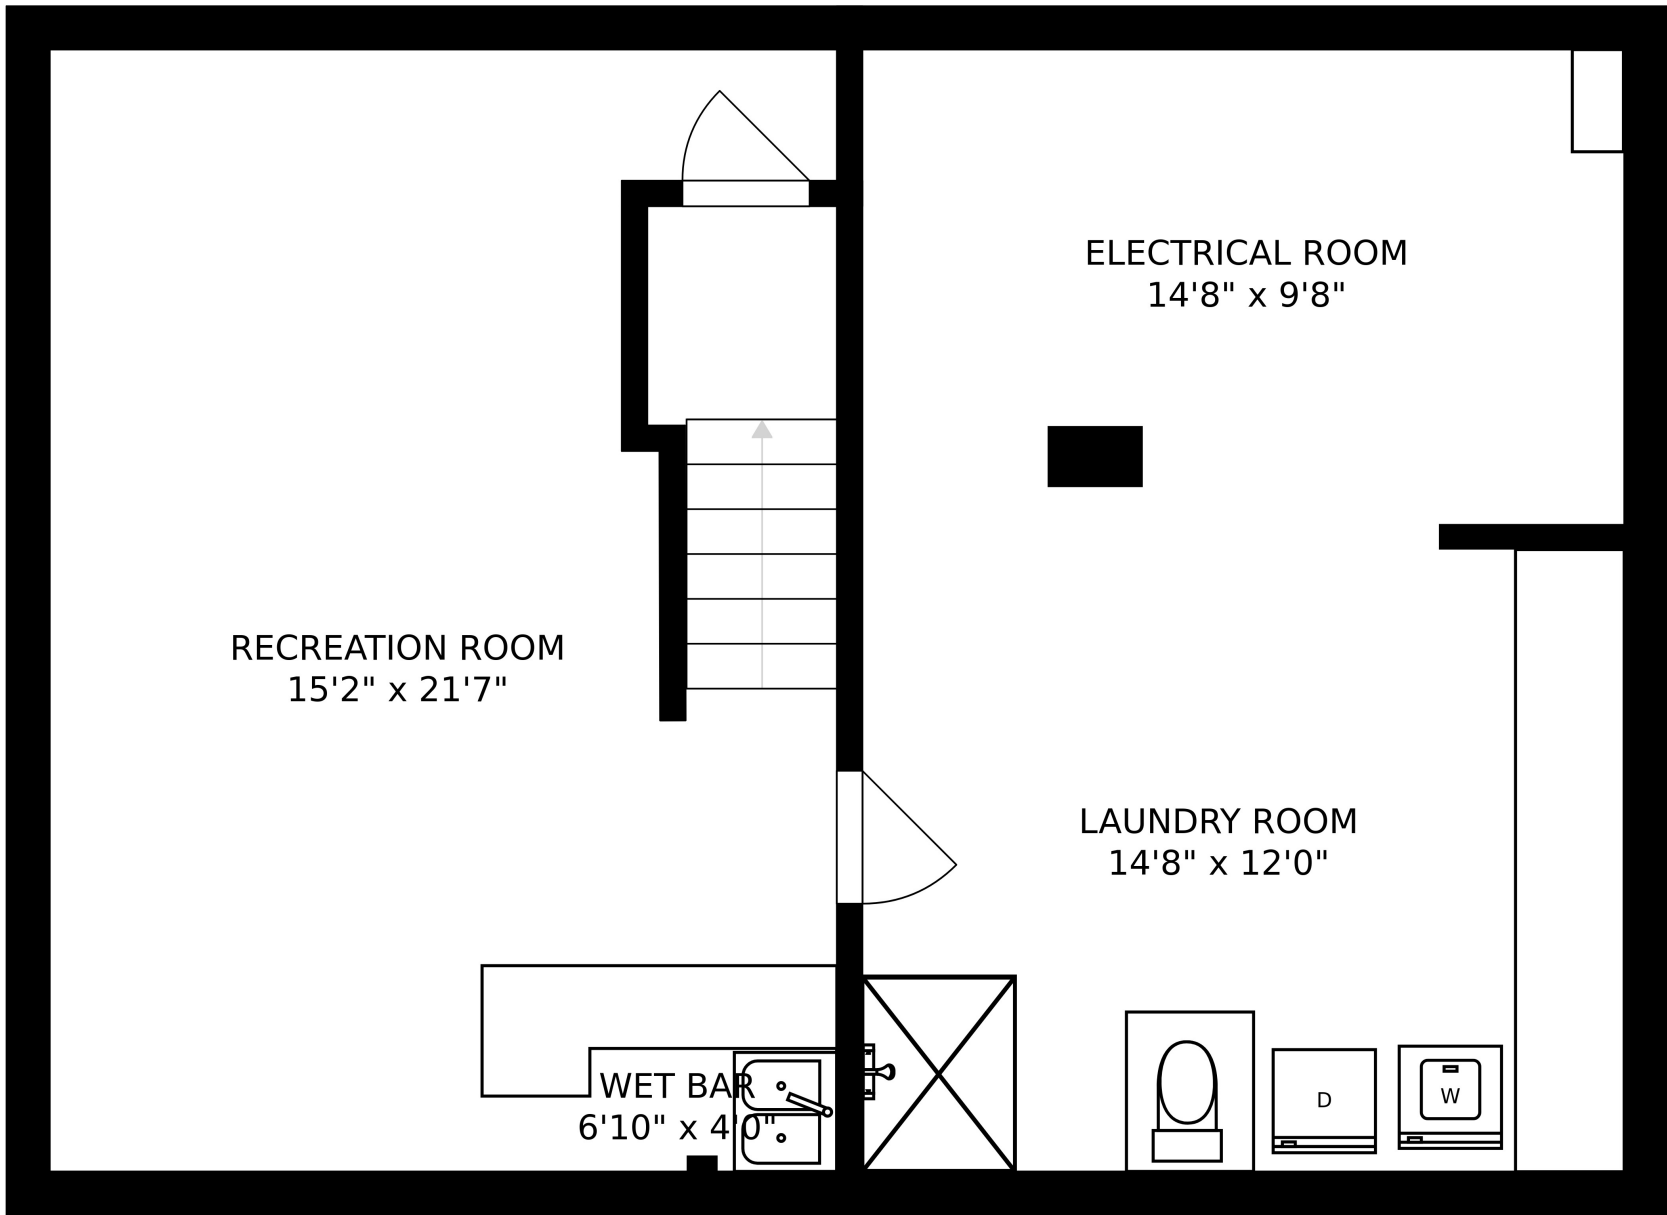

FLOOR 2

FLOOR 3

FLOOR 1

SIZES AND DIMENSIONS ARE APPROXIMATE, ACTUAL MAY VARY.

SIZES AND DIMENSIONS ARE APPROXIMATE, ACTUAL MAY VARY.

SIZES AND DIMENSIONS ARE APPROXIMATE, ACTUAL MAY VARY.

RECREATION ROOM
15'2" x 21'7"

ELECTRICAL ROOM
14'8" x 9'8"

LAUNDRY ROOM
14'8" x 12'0"

WET BAR
6'10" x 4'0"

SIZES AND DIMENSIONS ARE APPROXIMATE, ACTUAL MAY VARY.