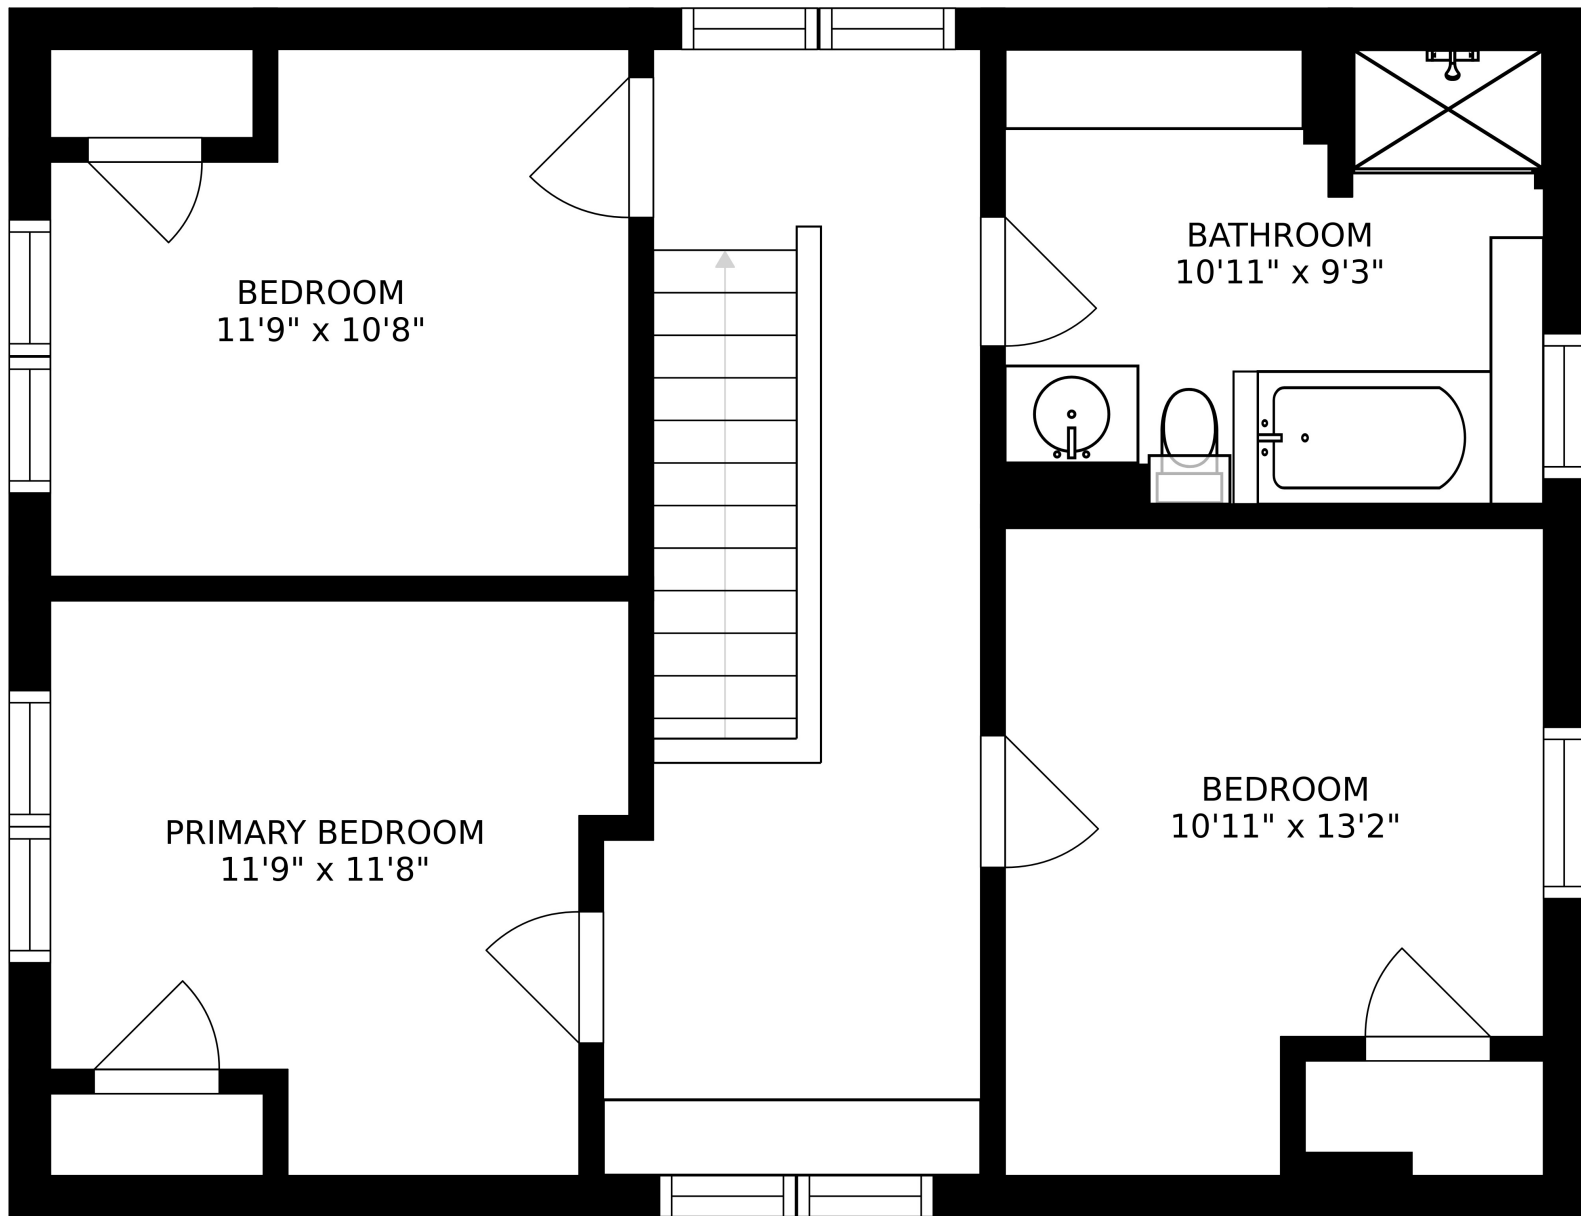

FLOOR 2

FLOOR 3

FLOOR 1

SIZES AND DIMENSIONS ARE APPROXIMATE, ACTUAL MAY VARY.

SIZES AND DIMENSIONS ARE APPROXIMATE, ACTUAL MAY VARY.

SIZES AND DIMENSIONS ARE APPROXIMATE, ACTUAL MAY VARY.

RECREATION ROOM
15'2" x 21'7"

ELECTRICAL ROOM
14'8" x 9'8"

LAUNDRY ROOM
14'8" x 12'0"

WET BAR
6'10" x 4'0"

SIZES AND DIMENSIONS ARE APPROXIMATE, ACTUAL MAY VARY.