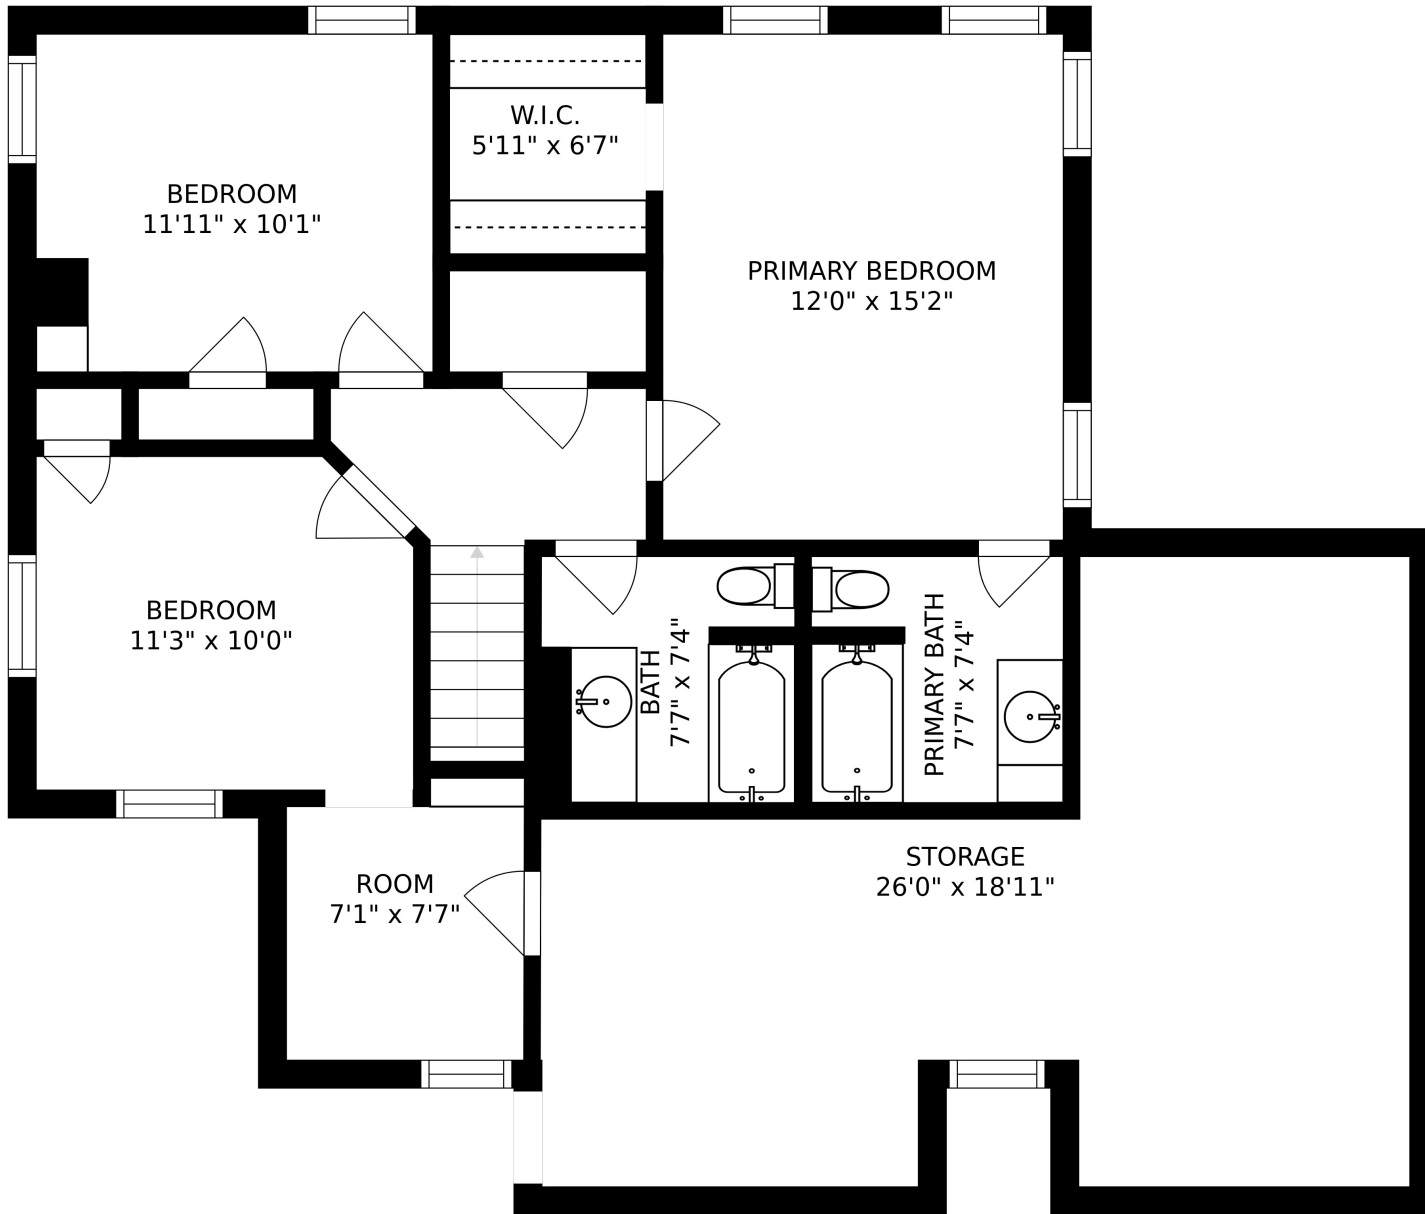

SIZES AND DIMENSIONS ARE APPROXIMATE, ACTUAL MAY VARY.

SIZES AND DIMENSIONS ARE APPROXIMATE, ACTUAL MAY VARY.

SIZES AND DIMENSIONS ARE APPROXIMATE, ACTUAL MAY VARY.

BASEMENT  
41'2" x 33'8"

SIZES AND DIMENSIONS ARE APPROXIMATE, ACTUAL MAY VARY.