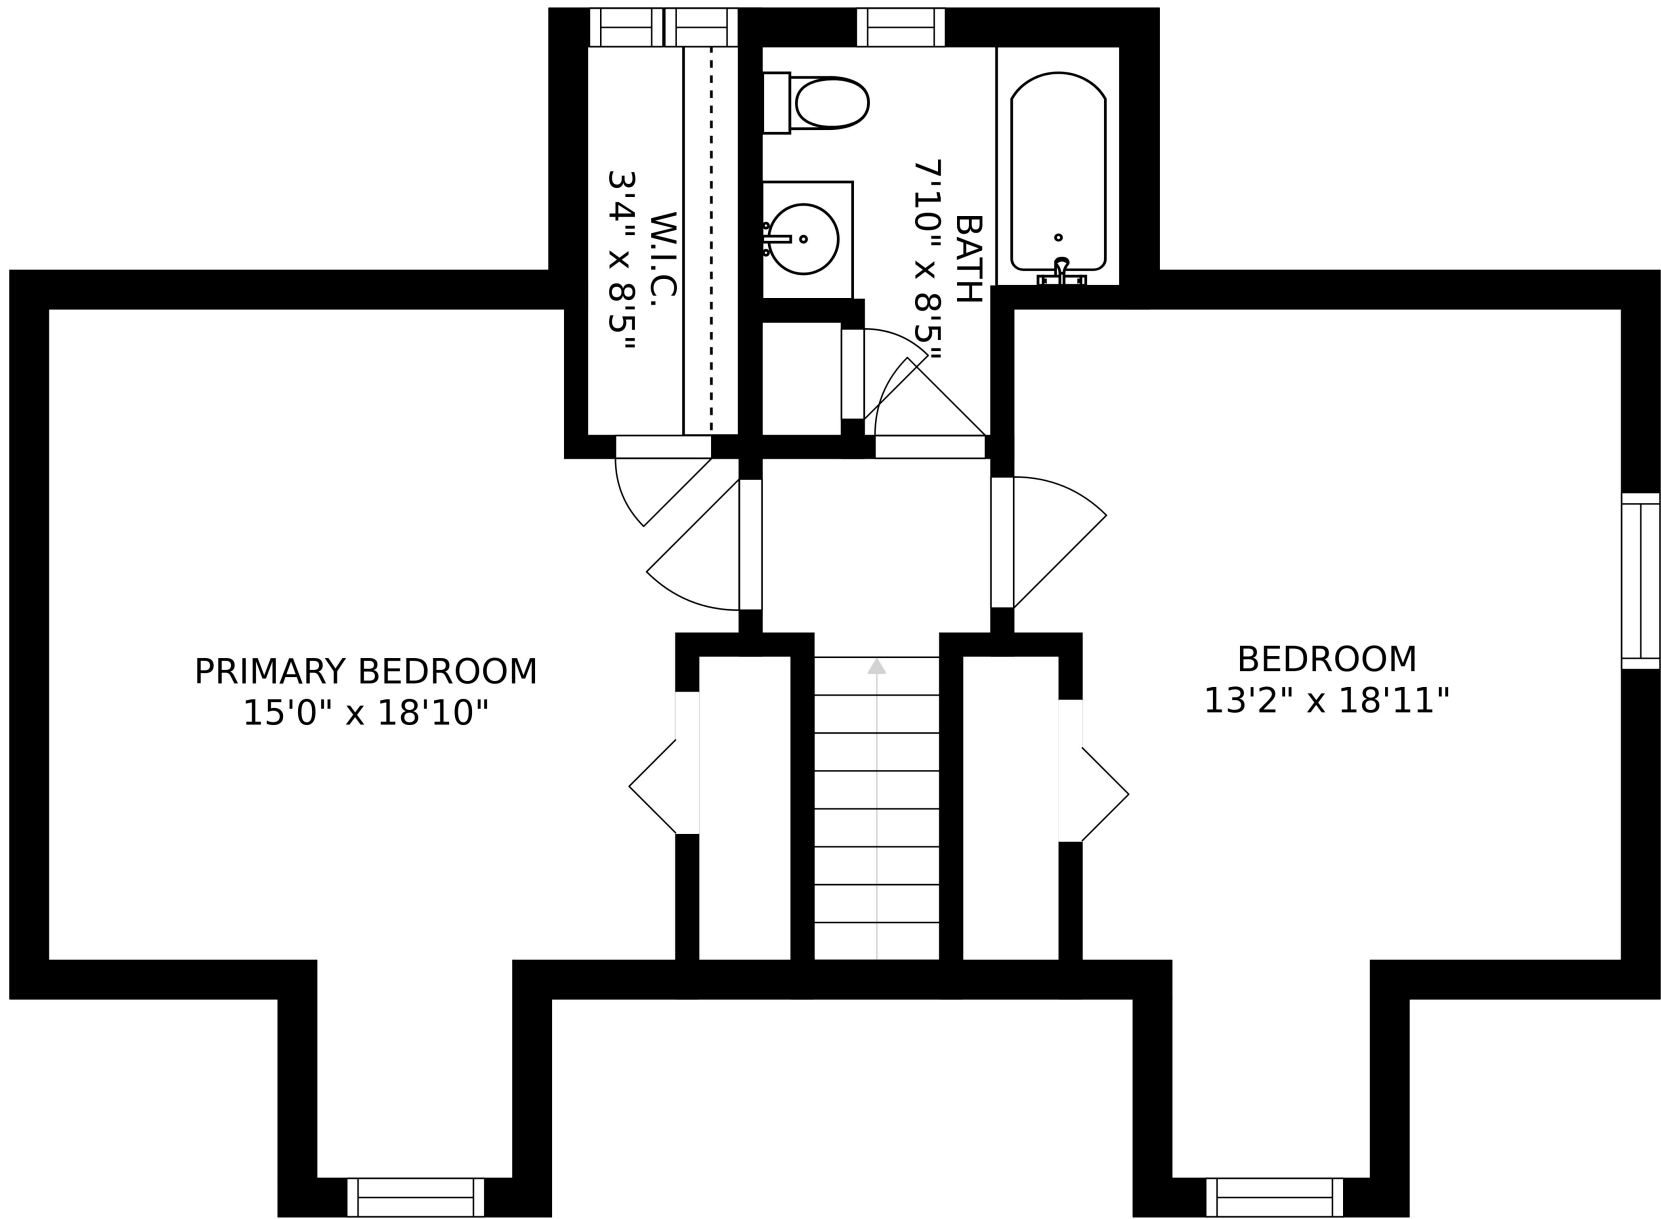

SIZES AND DIMENSIONS ARE APPROXIMATE, ACTUAL MAY VARY.

PRIMARY BEDROOM  
15'0" x 18'10"

BEDROOM  
13'2" x 18'11"

W.I.C.  
3'4" x 8'5"

BATH  
7'10" x 8'5"

SIZES AND DIMENSIONS ARE APPROXIMATE, ACTUAL MAY VARY.

SIZES AND DIMENSIONS ARE APPROXIMATE, ACTUAL MAY VARY.

BASEMENT  
34'2" x 28'2"

SIZES AND DIMENSIONS ARE APPROXIMATE, ACTUAL MAY VARY.