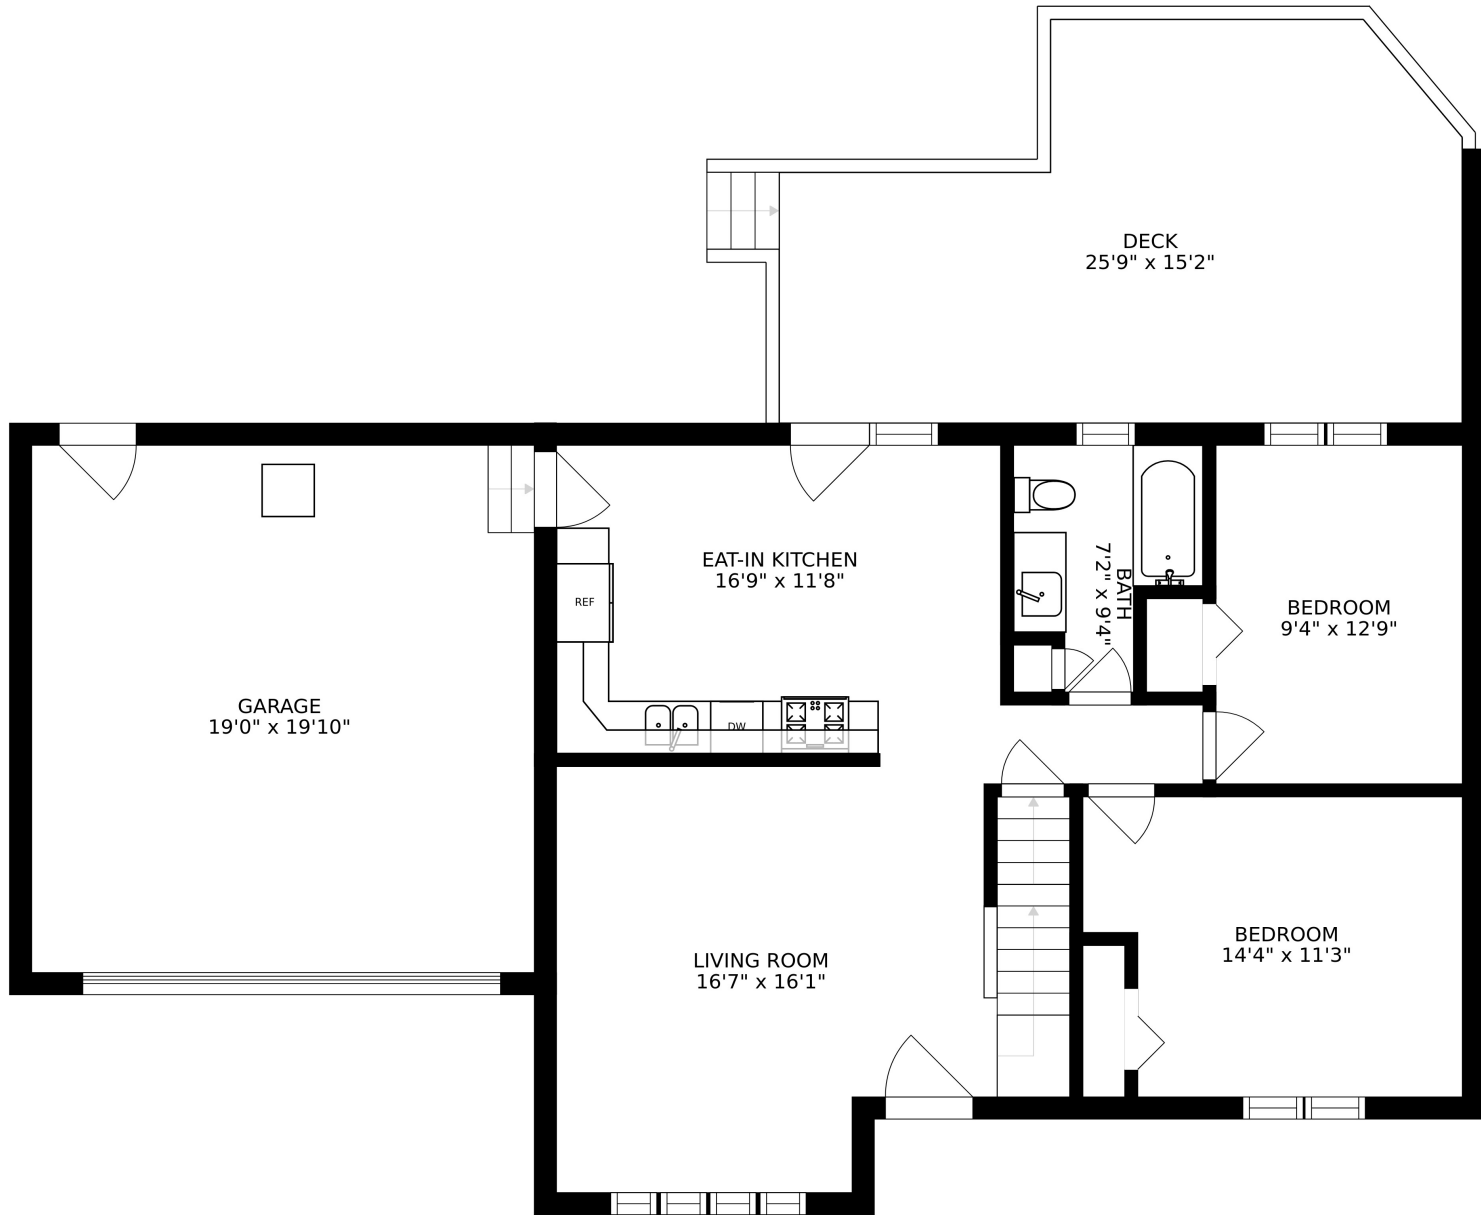

SIZES AND DIMENSIONS ARE APPROXIMATE, ACTUAL MAY VARY.

PRIMARY BEDROOM  
15'0" x 18'10"

BEDROOM  
13'2" x 18'11"

W.I.C.  
3'4" x 8'5"

BATH  
7'10" x 8'5"

SIZES AND DIMENSIONS ARE APPROXIMATE, ACTUAL MAY VARY.

SIZES AND DIMENSIONS ARE APPROXIMATE, ACTUAL MAY VARY.

BASEMENT  
34'2" x 28'2"

SIZES AND DIMENSIONS ARE APPROXIMATE, ACTUAL MAY VARY.