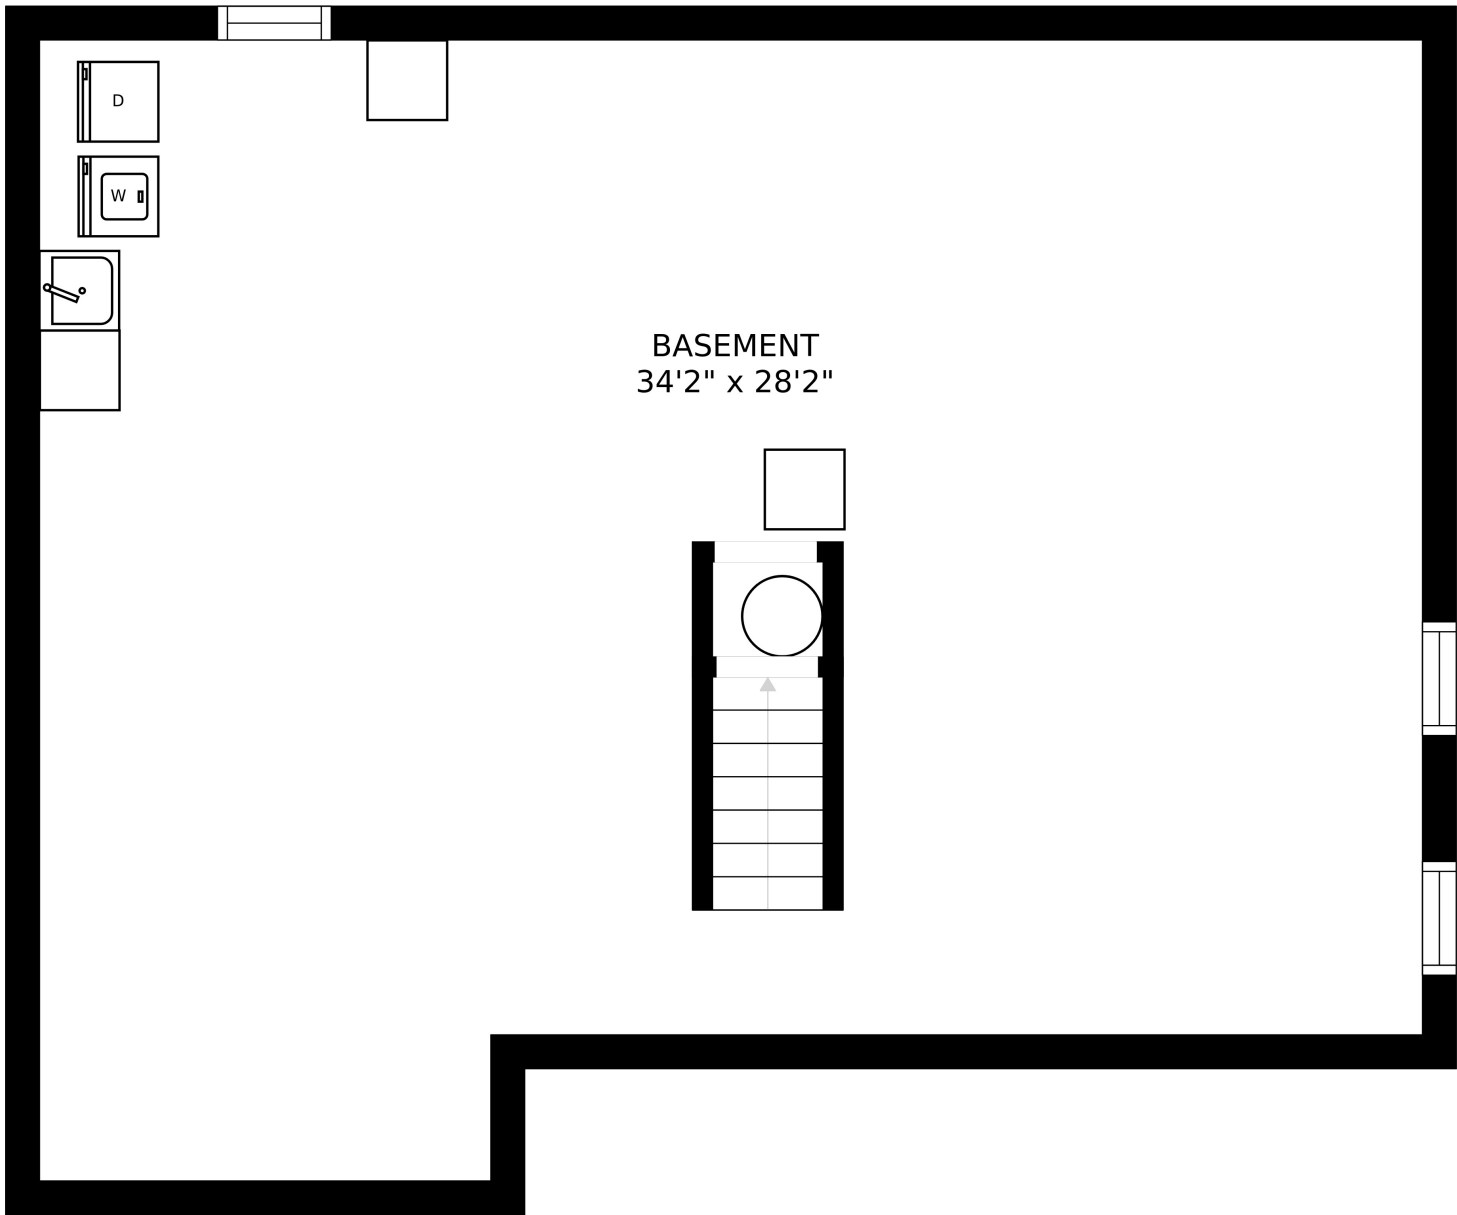

SIZES AND DIMENSIONS ARE APPROXIMATE, ACTUAL MAY VARY.

PRIMARY BEDROOM  
15'0" x 18'10"

BEDROOM  
13'2" x 18'11"

W.I.C.  
3'4" x 8'5"

BATH  
7'10" x 8'5"

SIZES AND DIMENSIONS ARE APPROXIMATE, ACTUAL MAY VARY.

SIZES AND DIMENSIONS ARE APPROXIMATE, ACTUAL MAY VARY.

BASEMENT  
34'2" x 28'2"

SIZES AND DIMENSIONS ARE APPROXIMATE, ACTUAL MAY VARY.