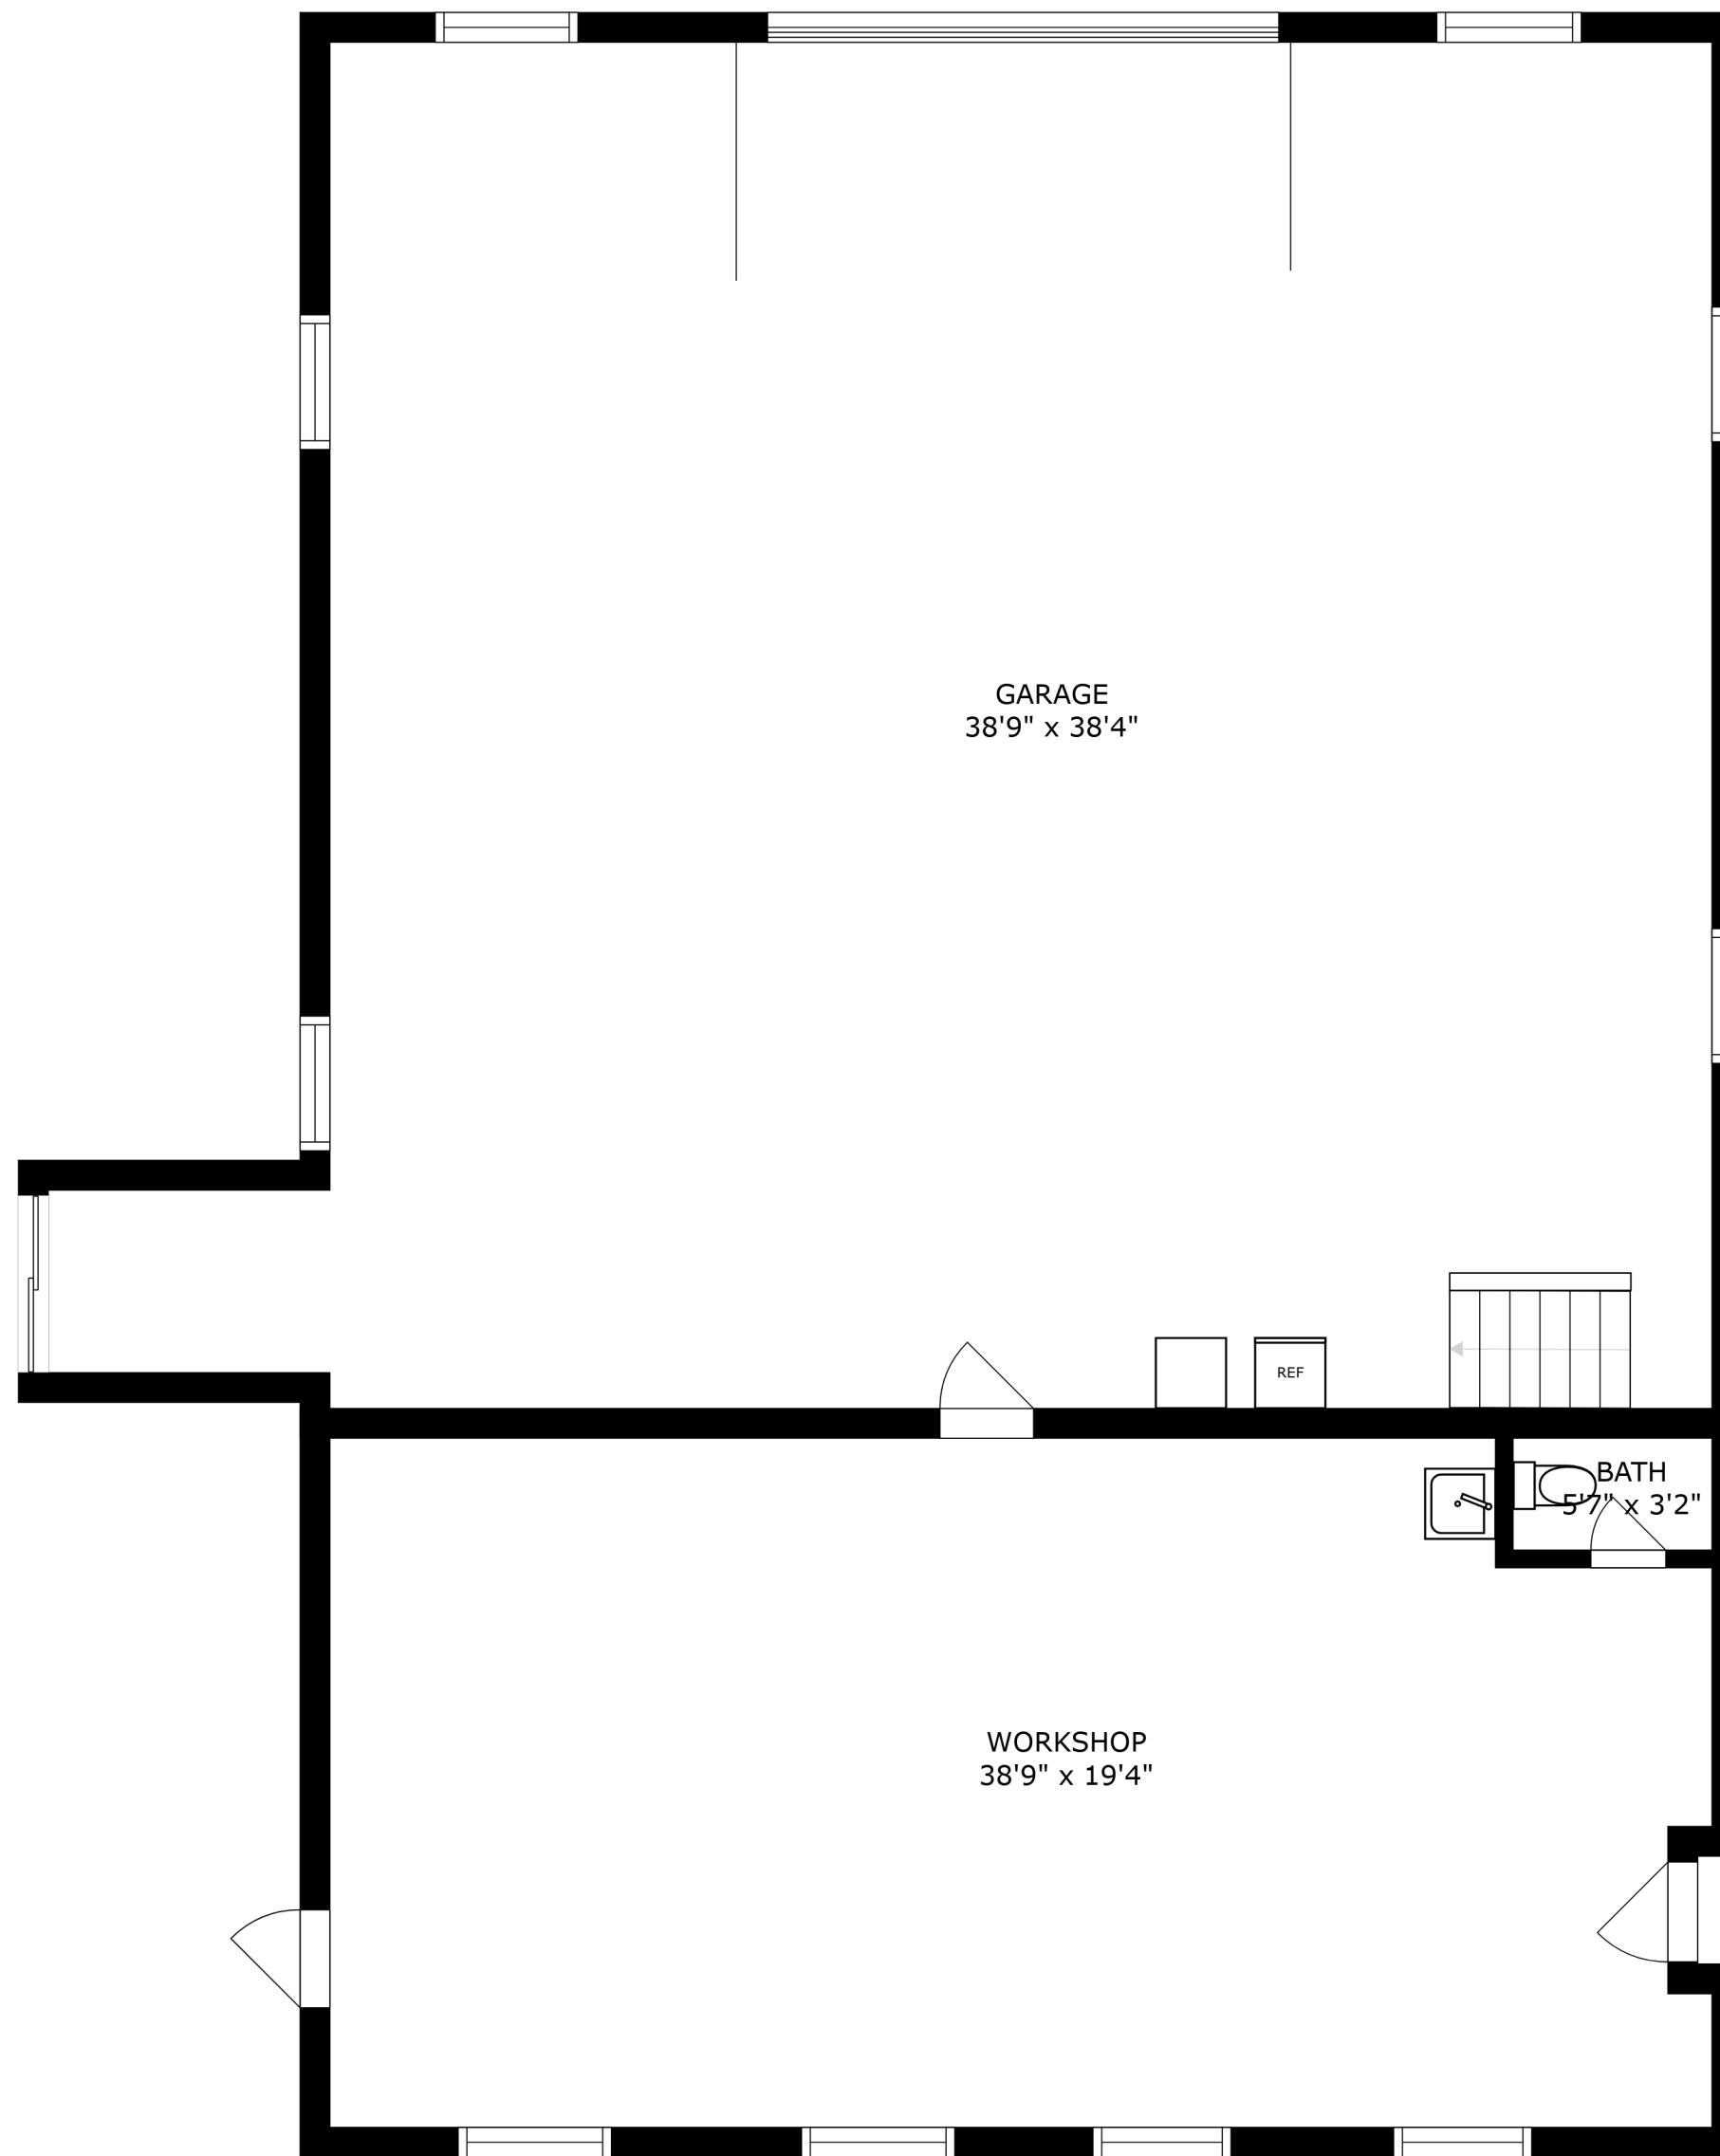

FLOOR 1

783 SQ.FEET
GARAGE = 1484 SQ.FEET

FLOOR 2

754 SQ.FEET

OPEN TO BELOW

ROOM
34'7" x 23'5"

754 SQ.FEET

SIZES AND DIMENSIONS ARE APPROXIMATE, ACTUAL MAY VARY.

783 SQ.FEET
GARAGE = 1484 SQ.FEET

SIZES AND DIMENSIONS ARE APPROXIMATE, ACTUAL MAY VARY.