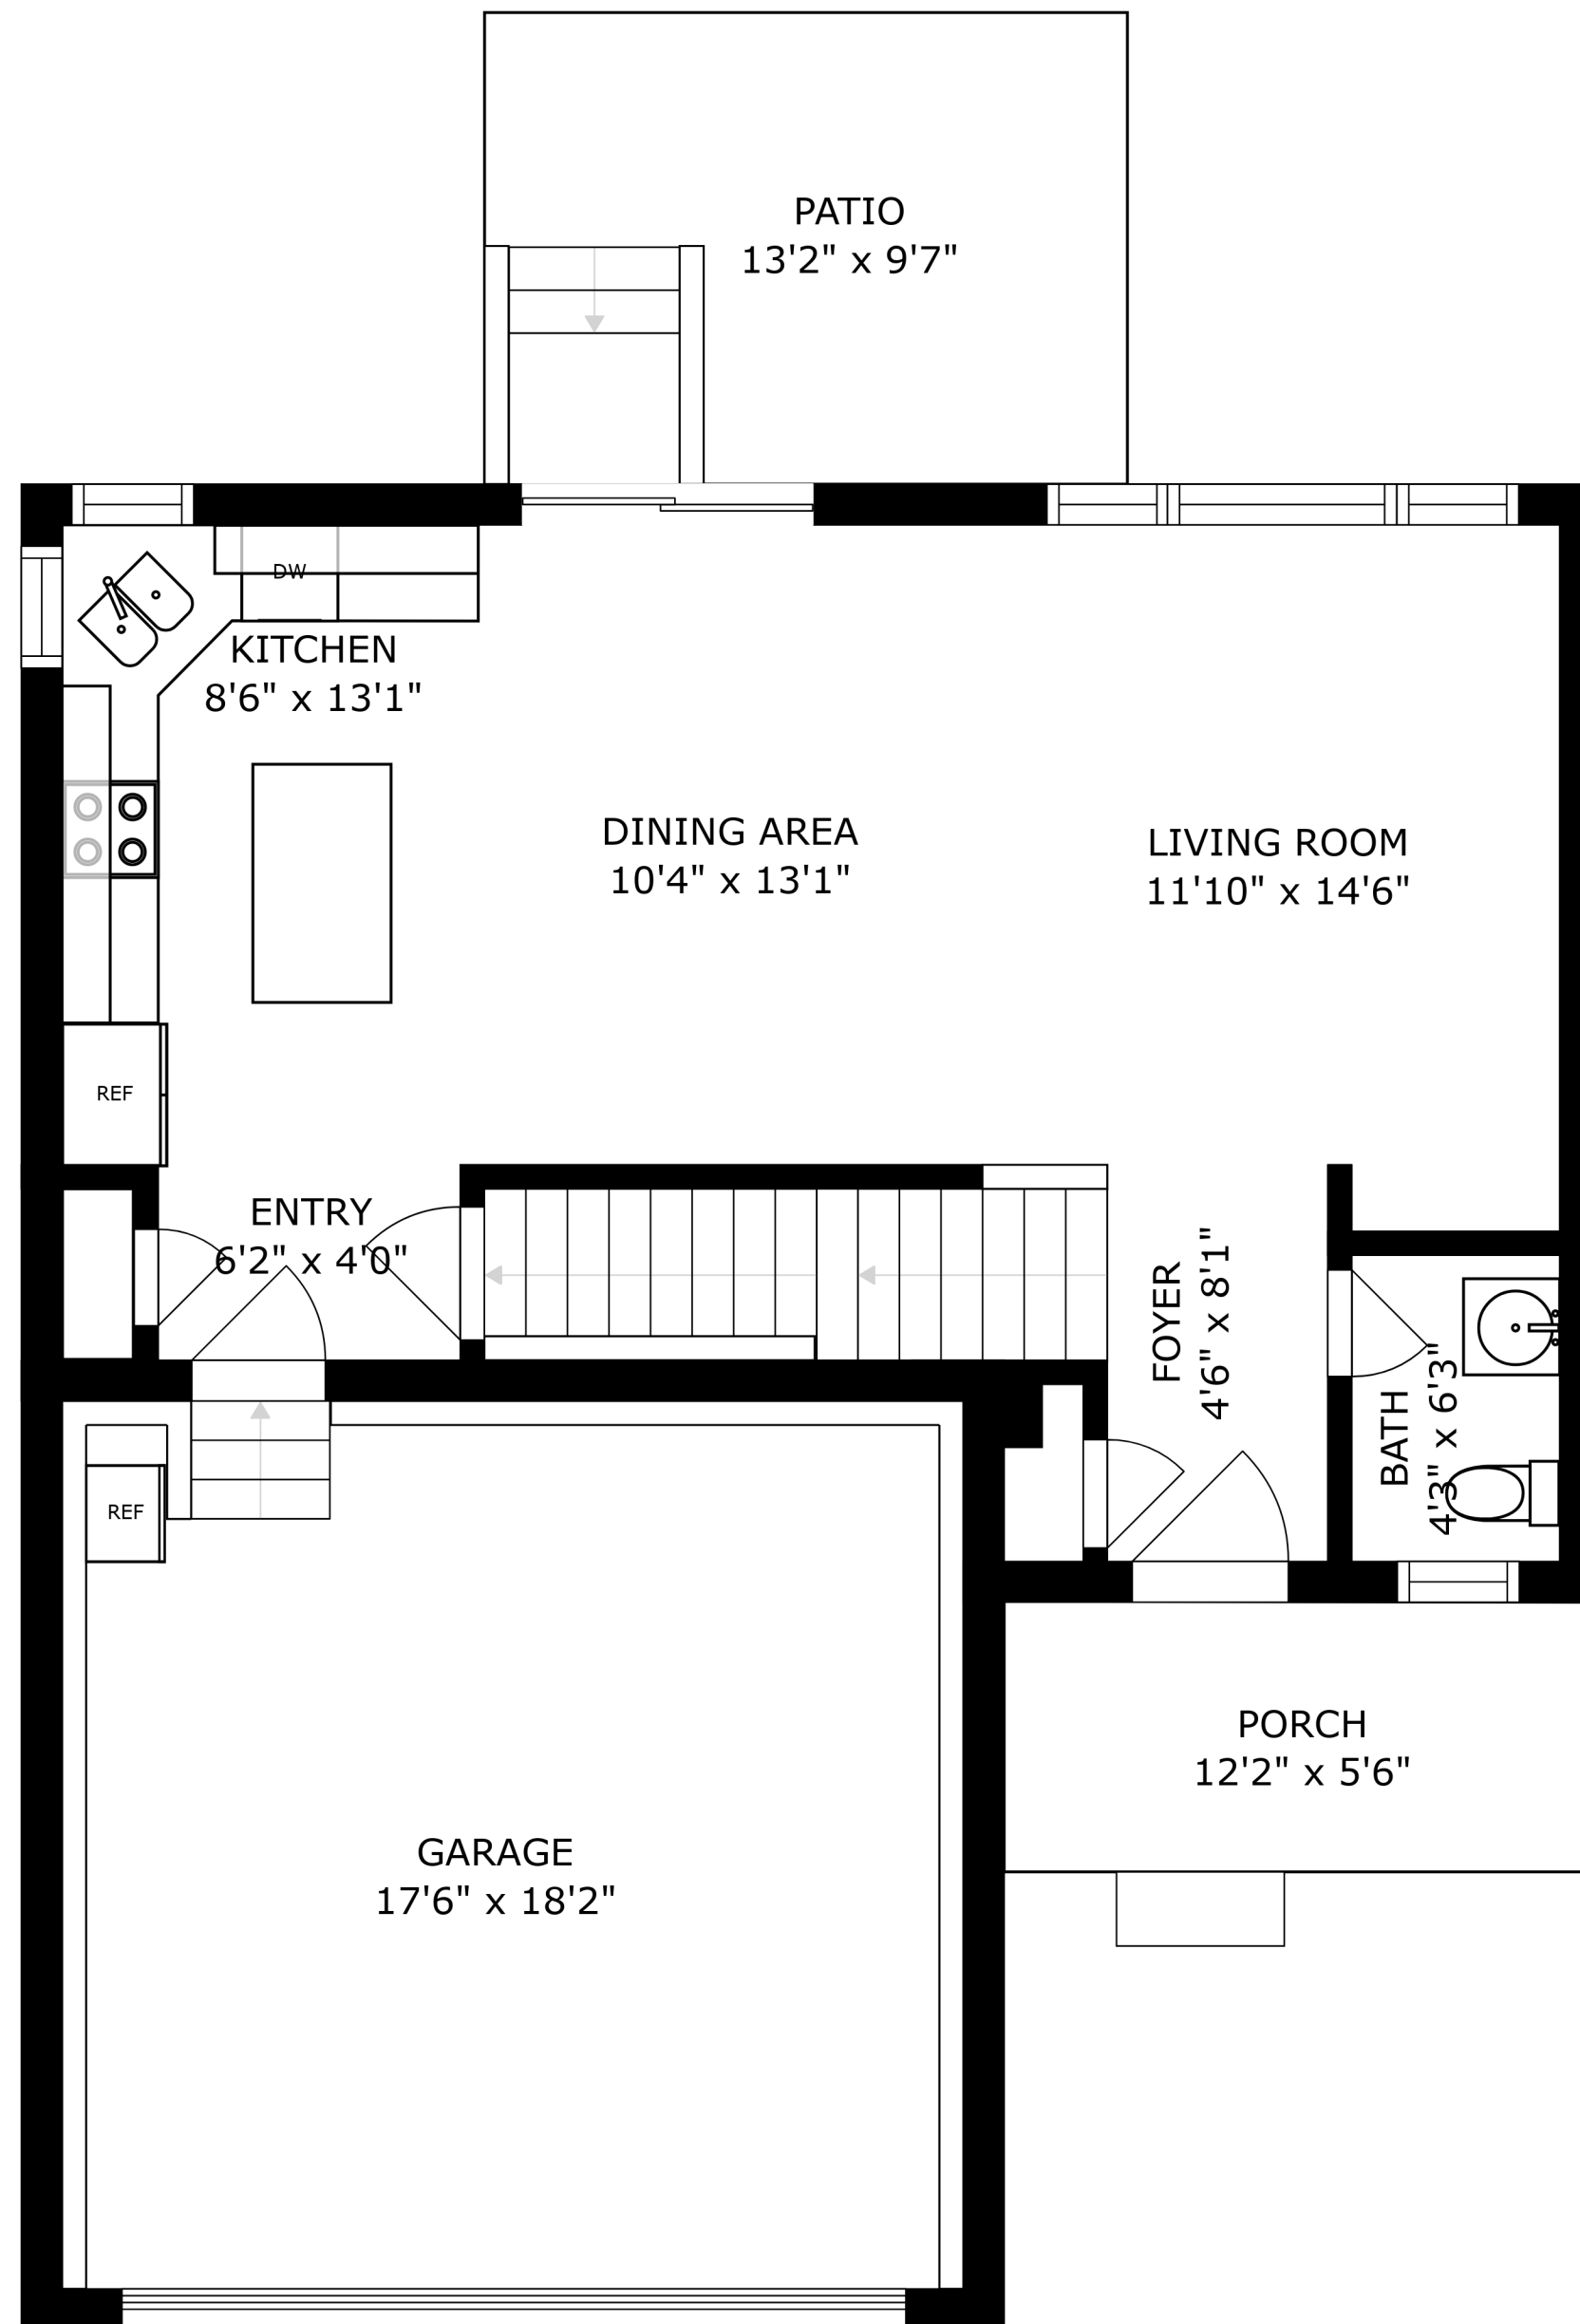

FLOOR 2

FLOOR 1

FLOOR 3

SIZES AND DIMENSIONS ARE APPROXIMATE, ACTUAL MAY VARY.

SIZES AND DIMENSIONS ARE APPROXIMATE, ACTUAL MAY VARY.

RECREATION ROOM
29'4" x 15'9"

UTILITY
10'1" x 3'8"