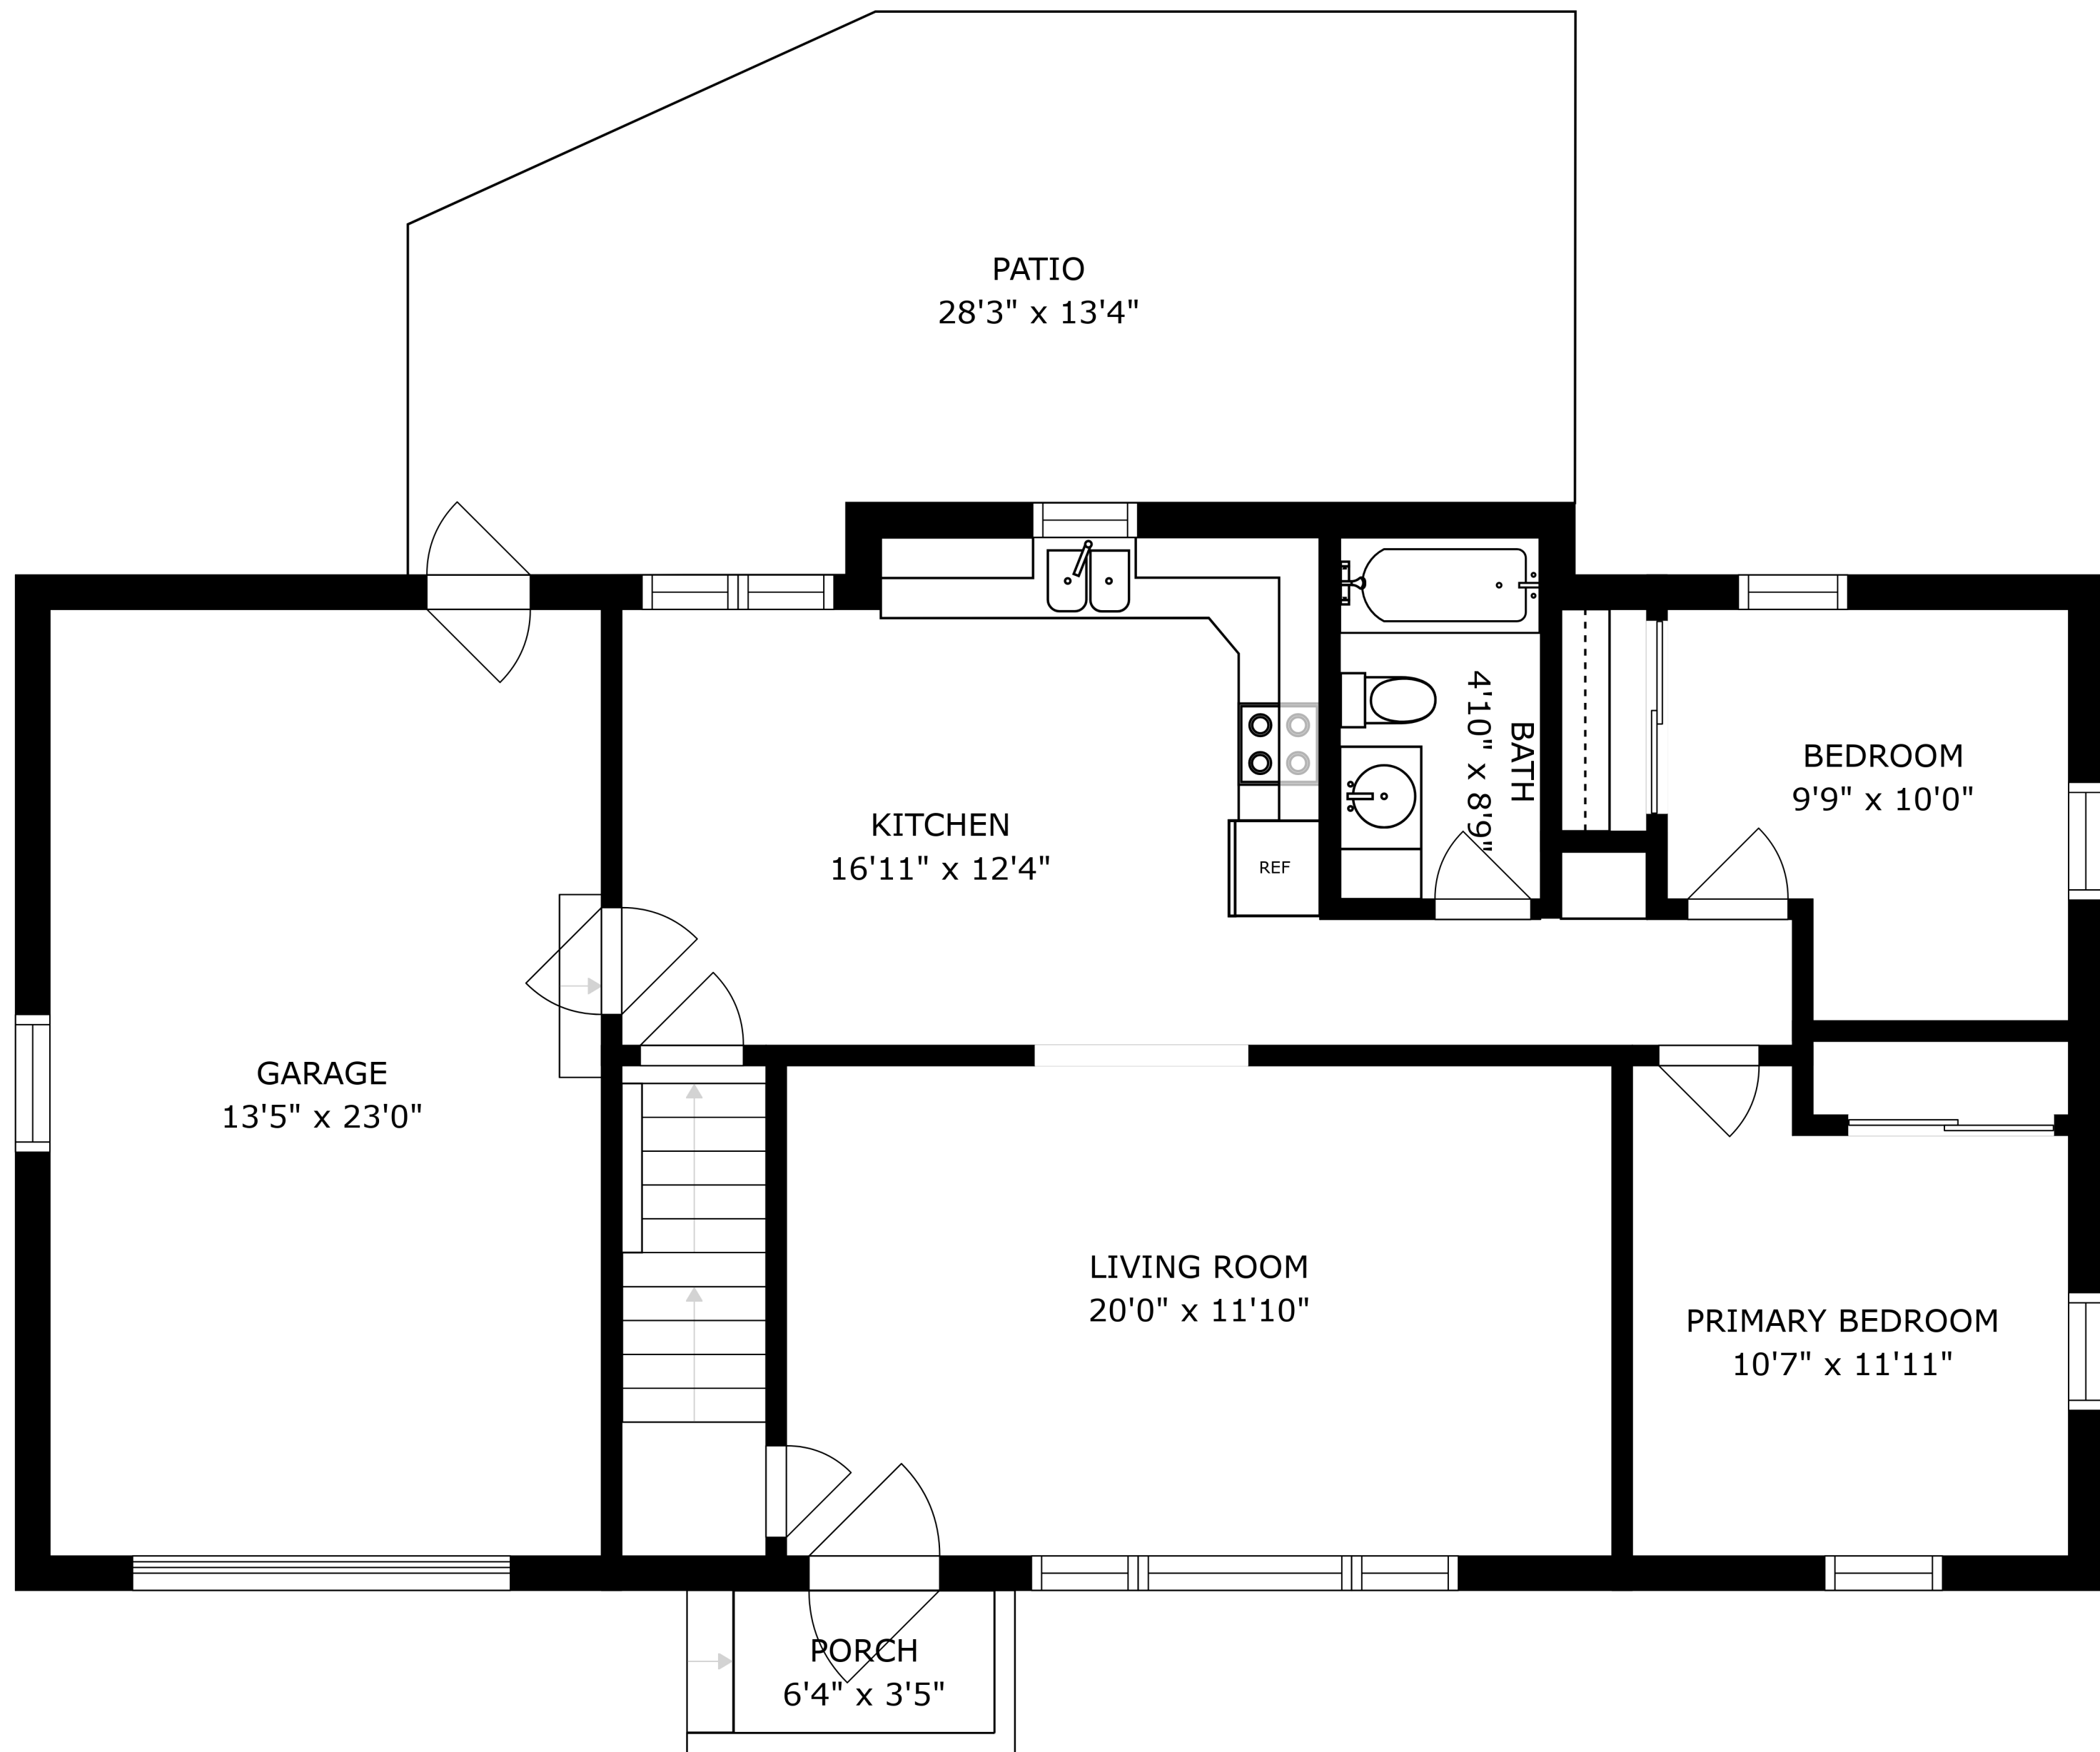

FLOOR 1

FLOOR 2

SIZES AND DIMENSIONS ARE APPROXIMATE, ACTUAL MAY VARY.

BATH  
14'9" x 11'11"

ELECTRICAL ROOM  
19'10" x 11'11"

BASEMENT  
34'7" x 10'7"