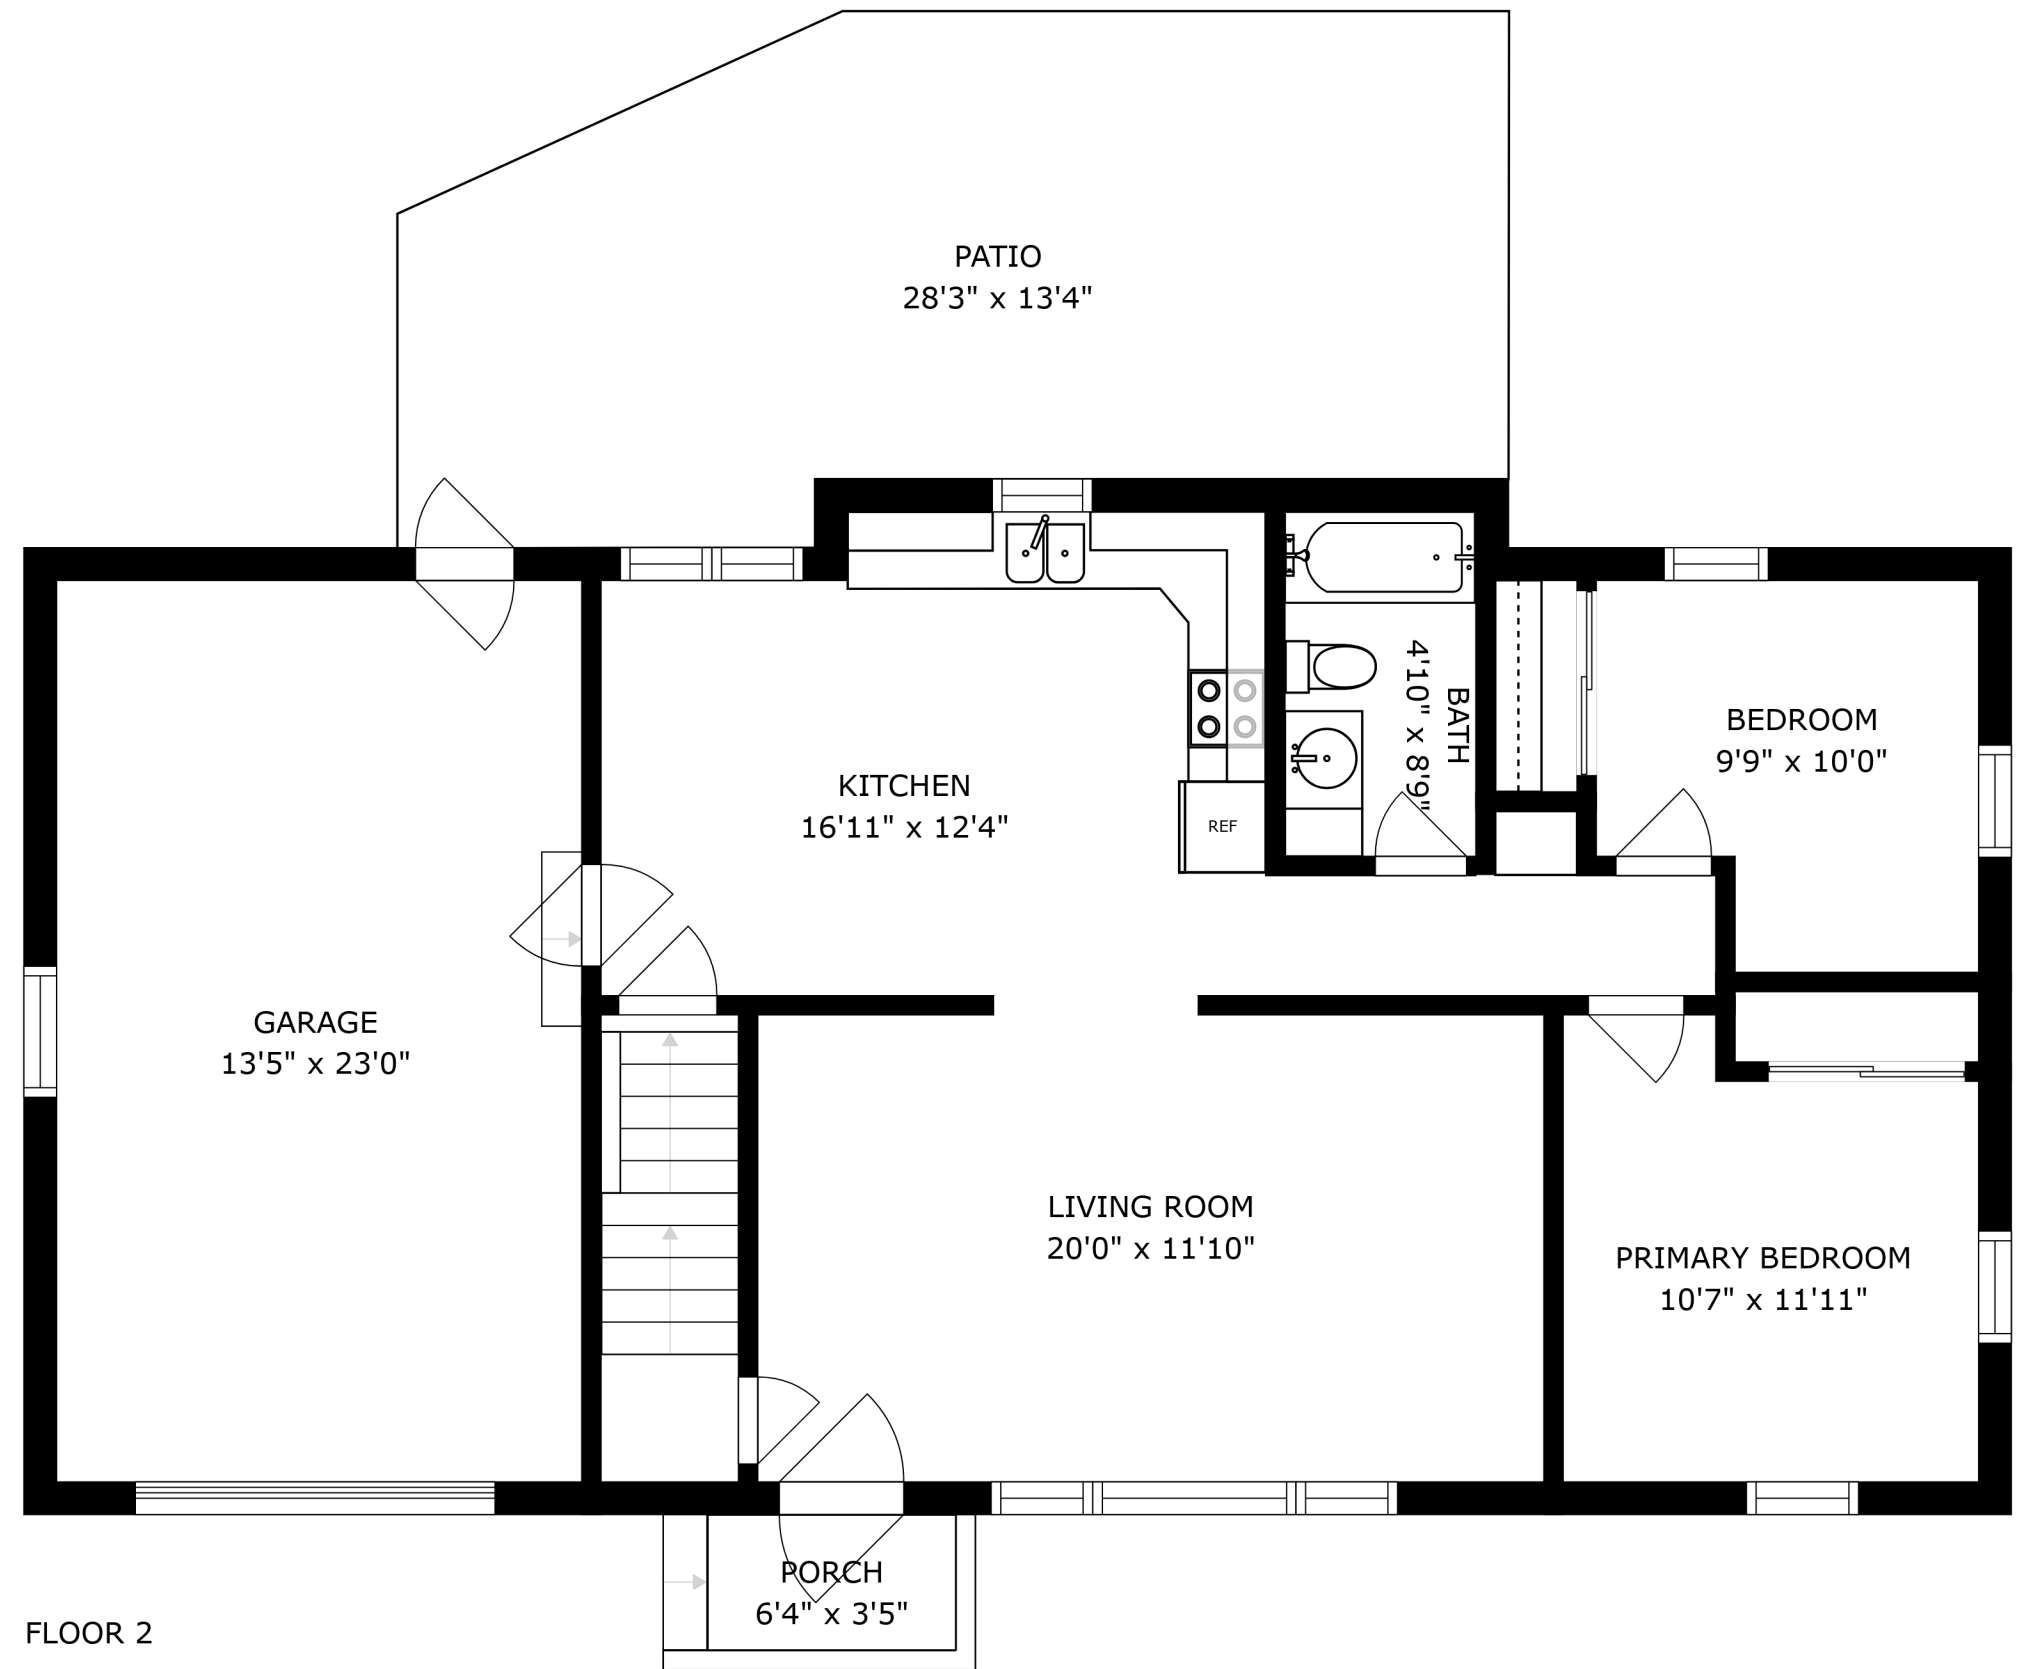

FLOOR 1

FLOOR 2

SIZES AND DIMENSIONS ARE APPROXIMATE, ACTUAL MAY VARY.

BATH  
14'9" x 11'11"

ELECTRICAL ROOM  
19'10" x 11'11"

BASEMENT  
34'7" x 10'7"