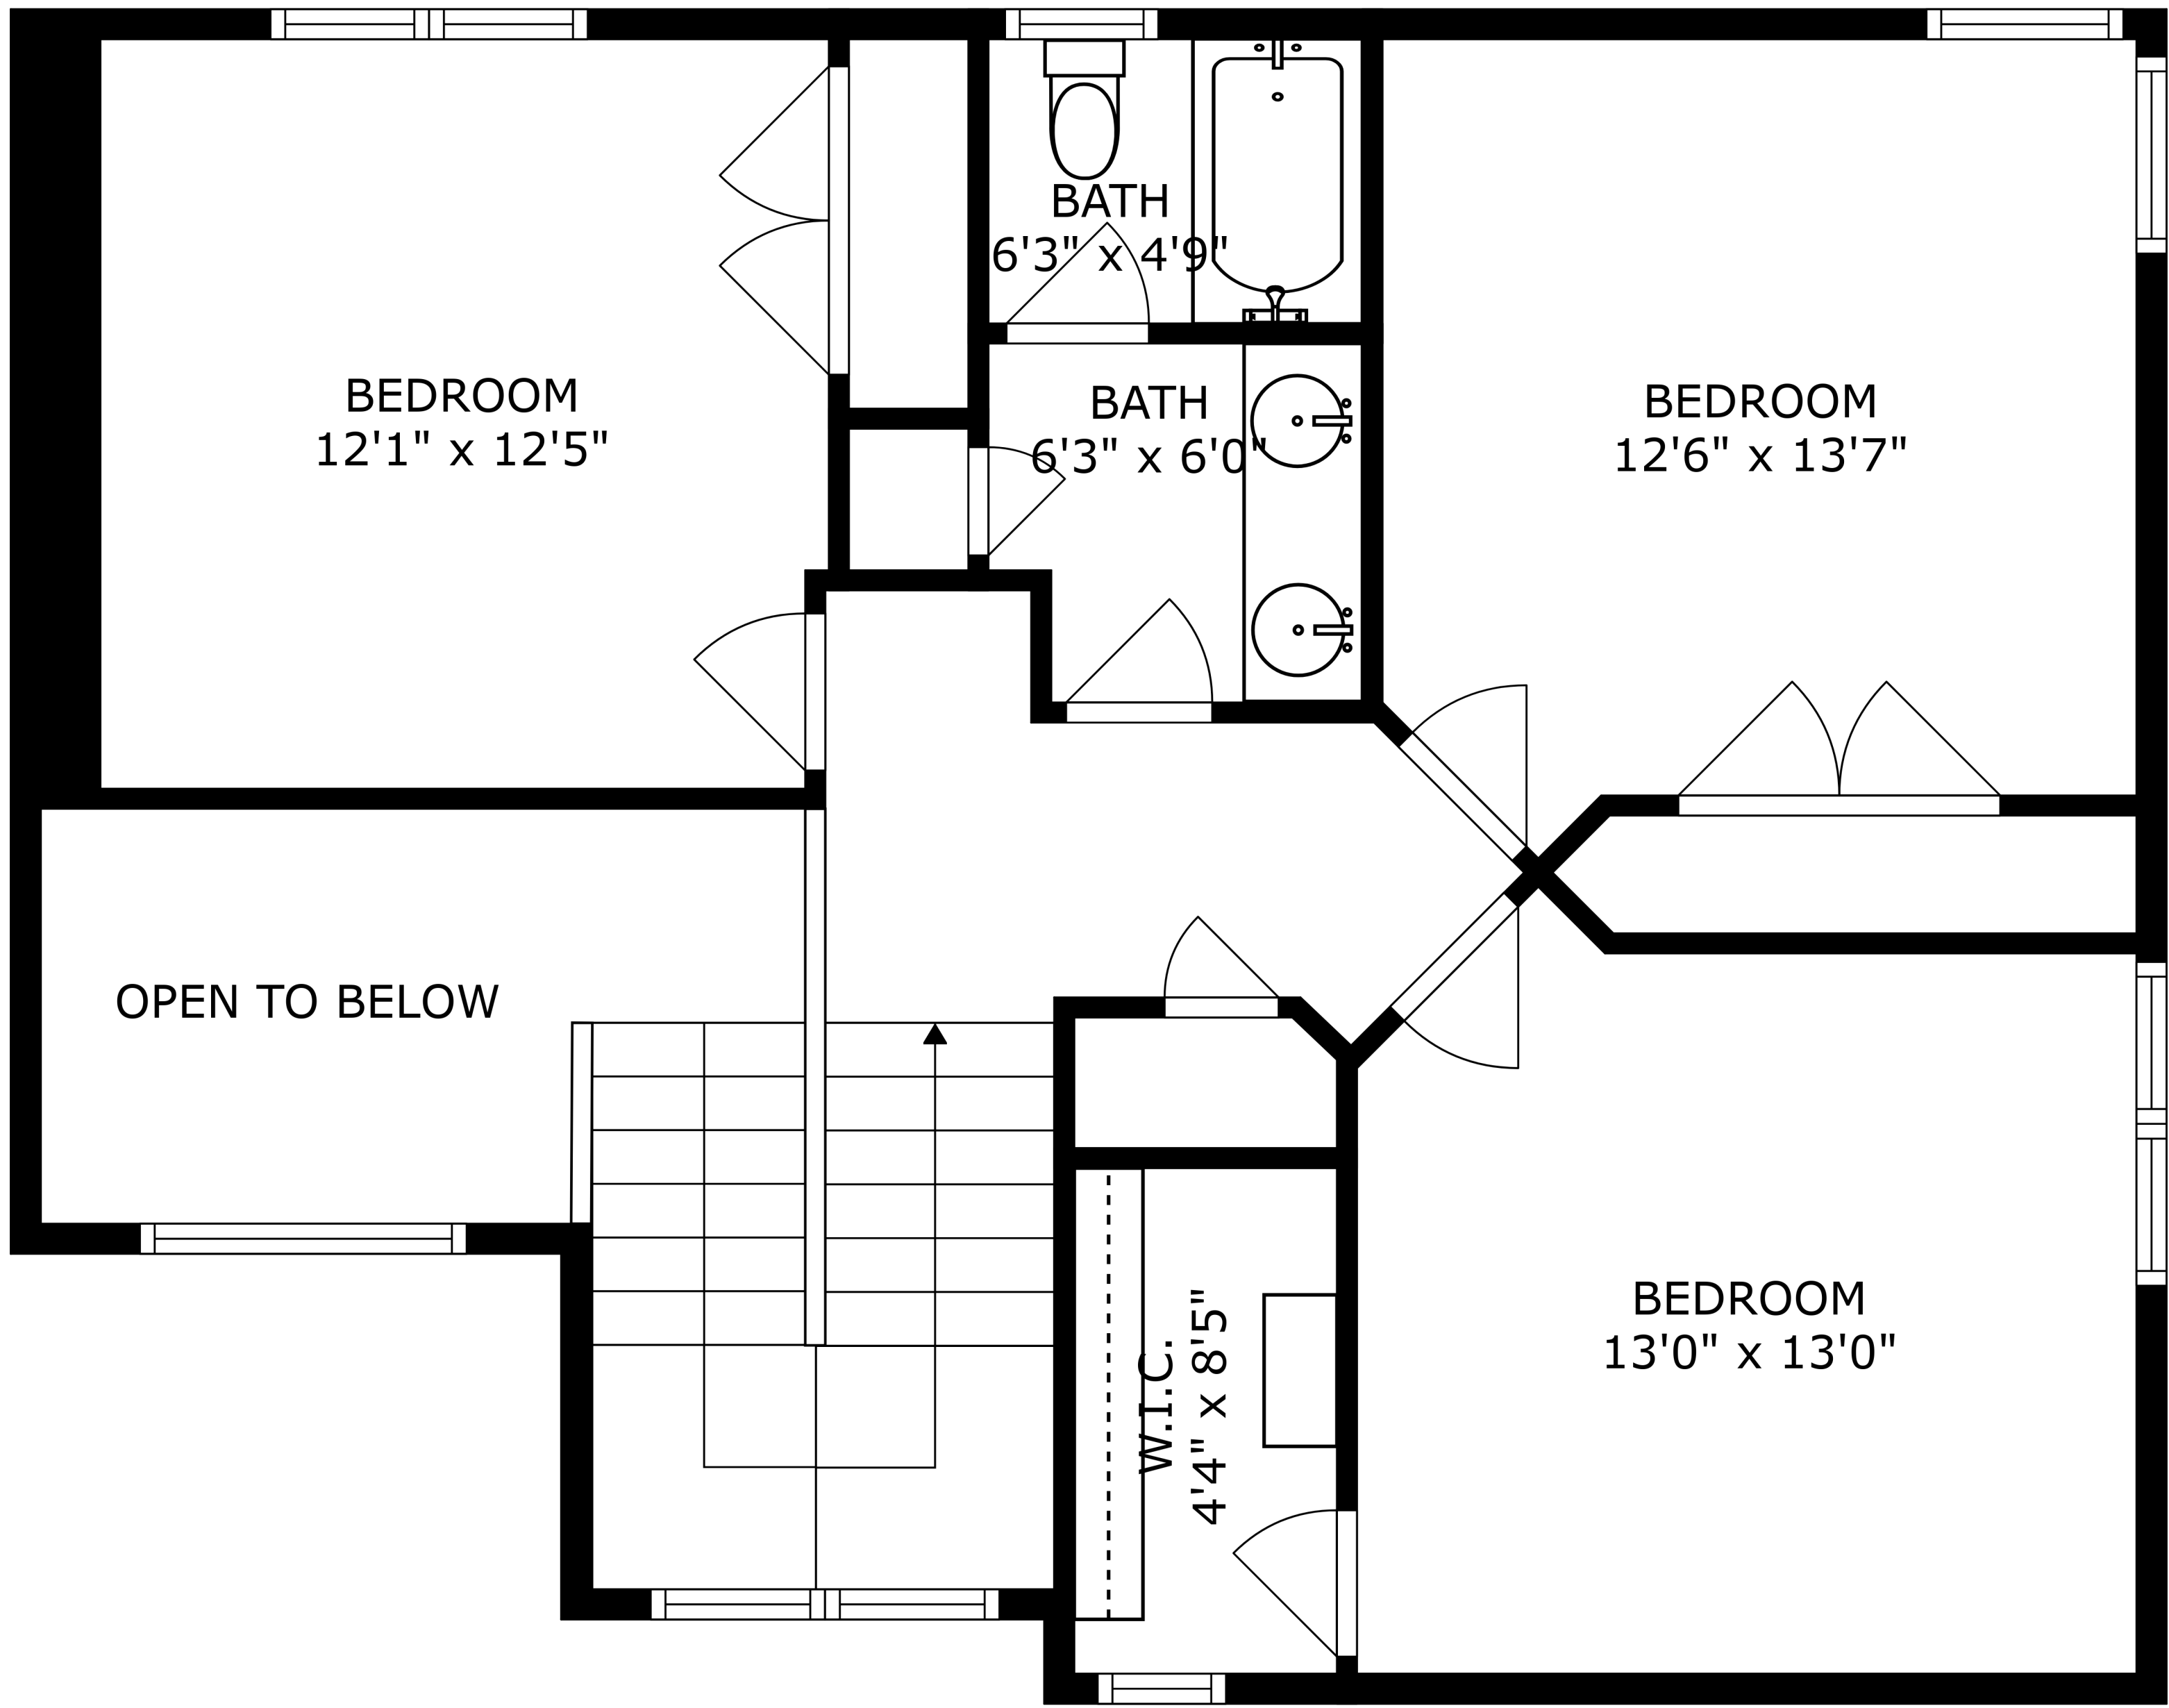

SIZES AND DIMENSIONS ARE APPROXIMATE, ACTUAL MAY VARY.

BEDROOM  
12'1" x 12'5"

BATH  
6'3" x 4'9"

BATH  
6'3" x 6'0"

BEDROOM  
12'6" x 13'7"

OPEN TO BELOW

W.I.C.  
4'4" x 8'5"

BEDROOM  
13'0" x 13'0"

SIZES AND DIMENSIONS ARE APPROXIMATE, ACTUAL MAY VARY.

SIZES AND DIMENSIONS ARE APPROXIMATE, ACTUAL MAY VARY.