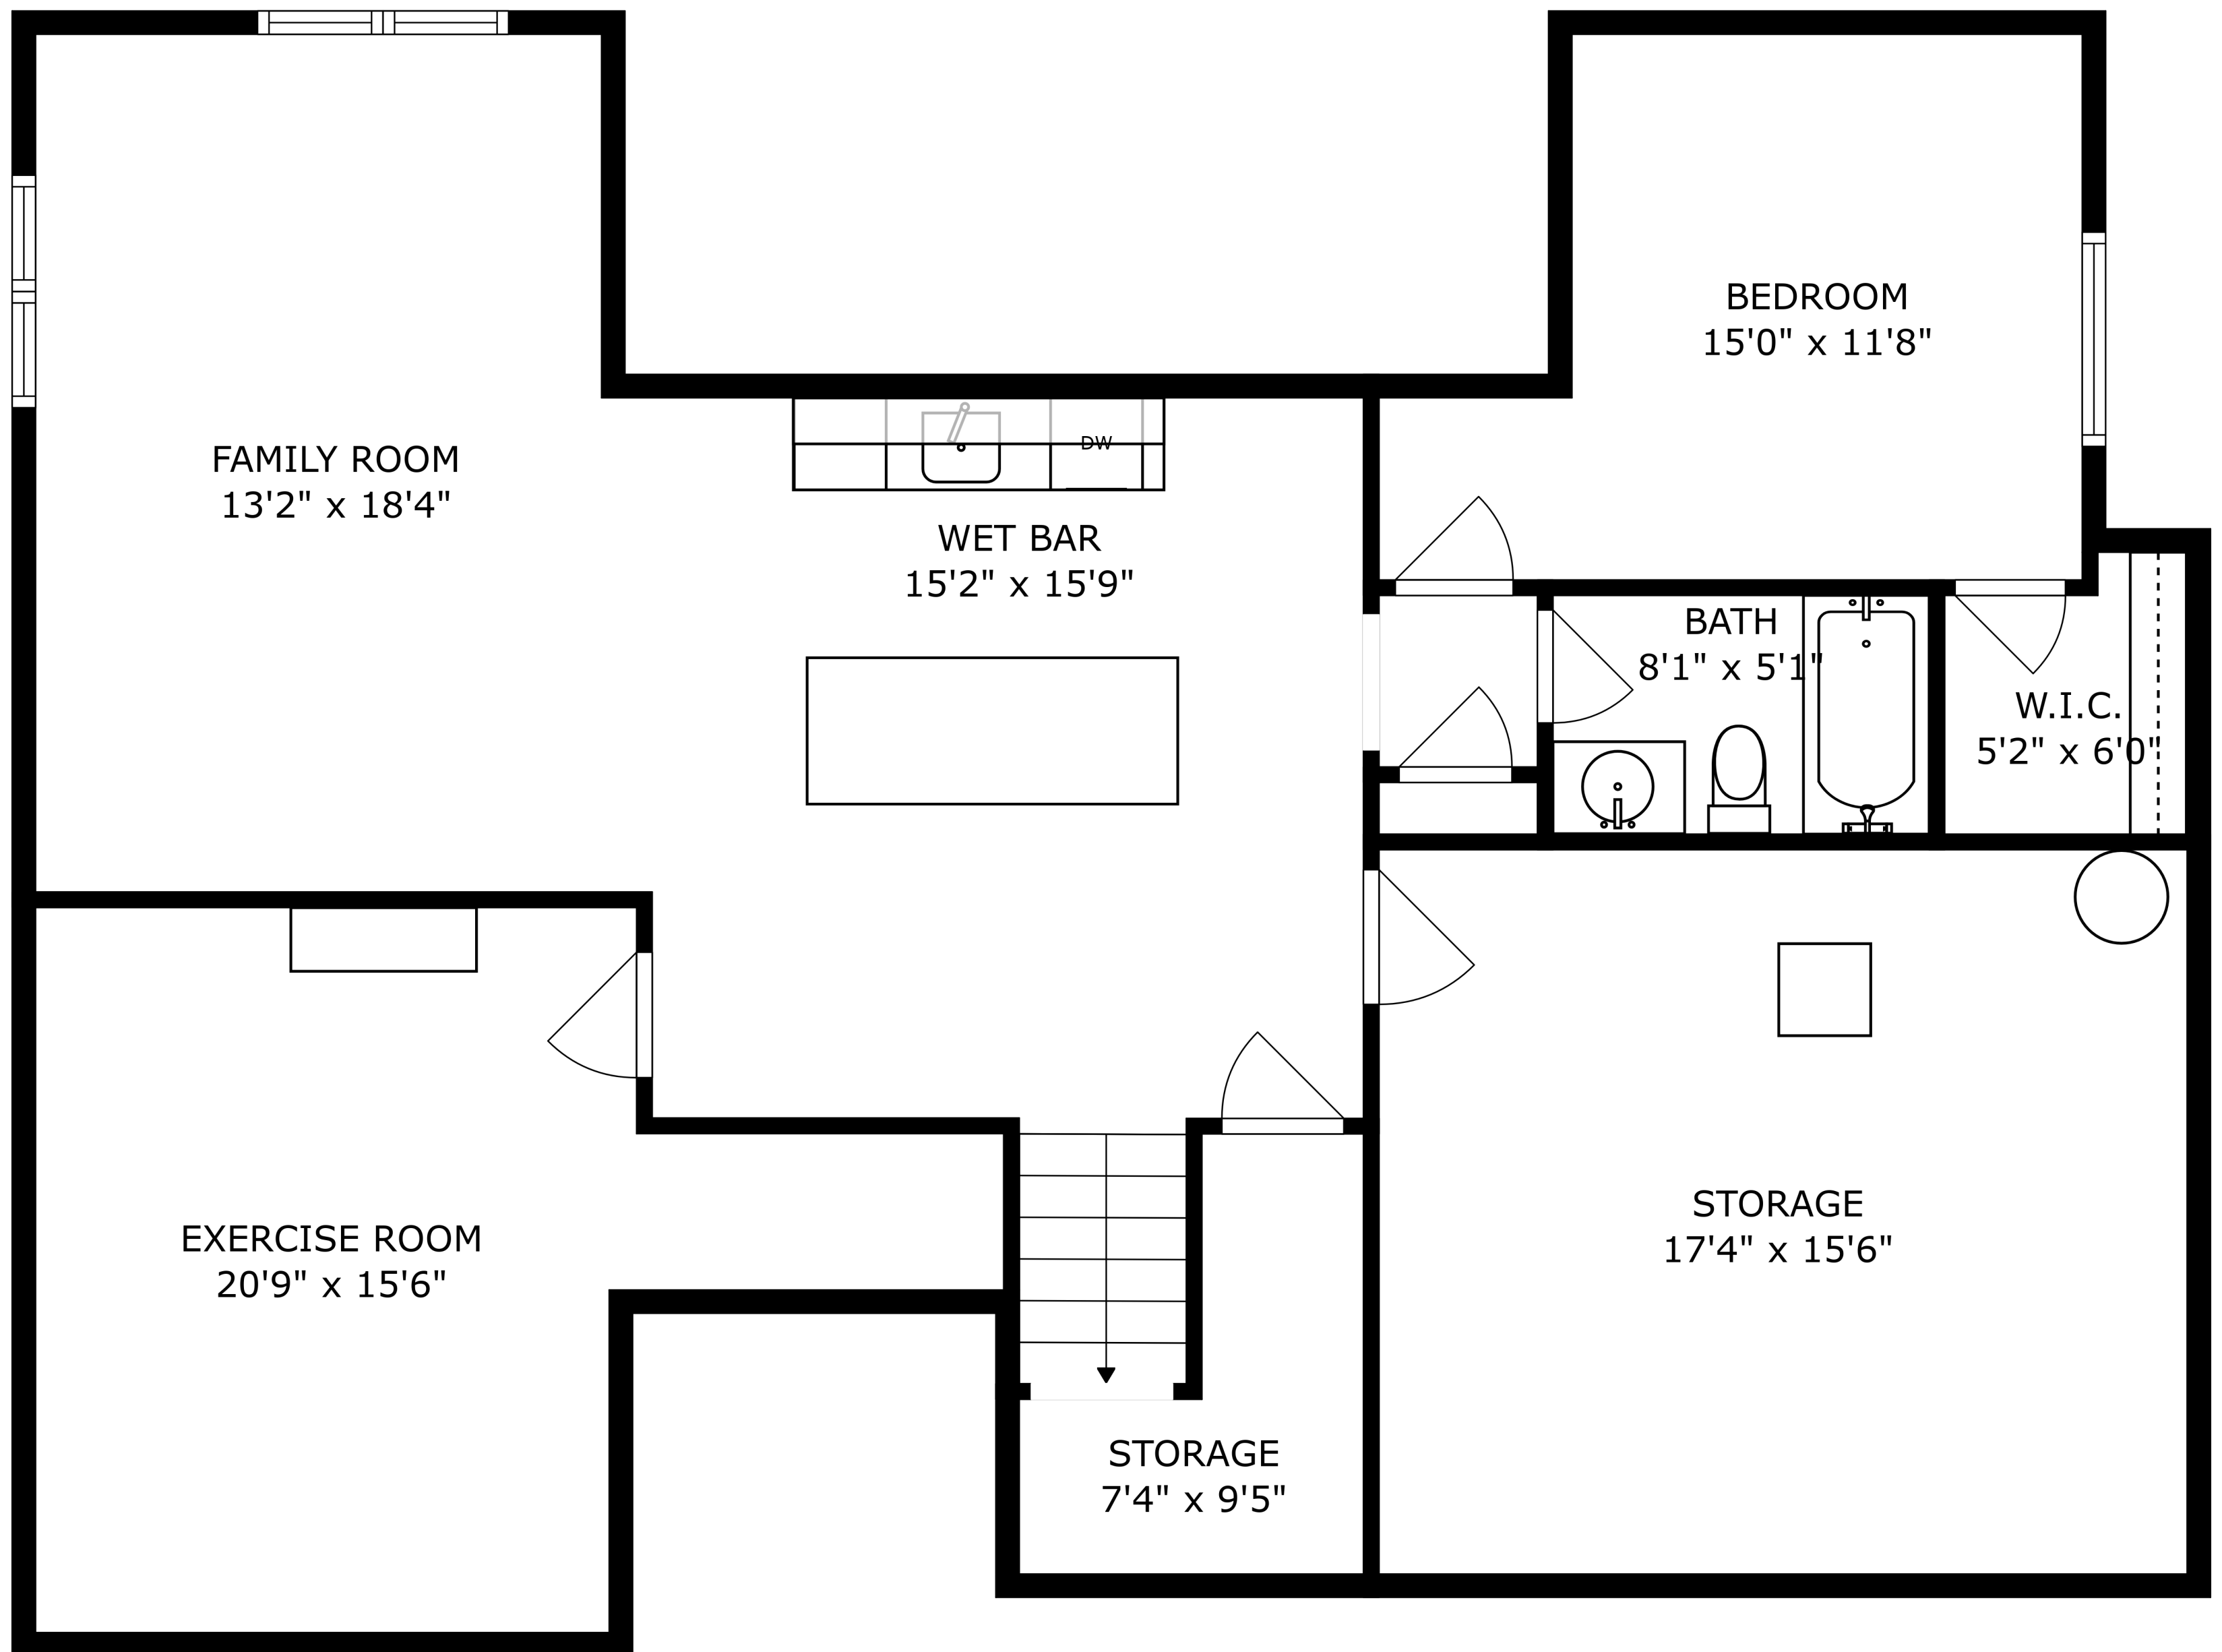

SIZES AND DIMENSIONS ARE APPROXIMATE, ACTUAL MAY VARY.

BEDROOM  
12'1" x 12'5"

BATH  
6'3" x 4'9"

BATH  
6'3" x 6'0"

BEDROOM  
12'6" x 13'7"

OPEN TO BELOW

W.I.C.  
4'4" x 8'5"

BEDROOM  
13'0" x 13'0"

SIZES AND DIMENSIONS ARE APPROXIMATE, ACTUAL MAY VARY.

SIZES AND DIMENSIONS ARE APPROXIMATE, ACTUAL MAY VARY.