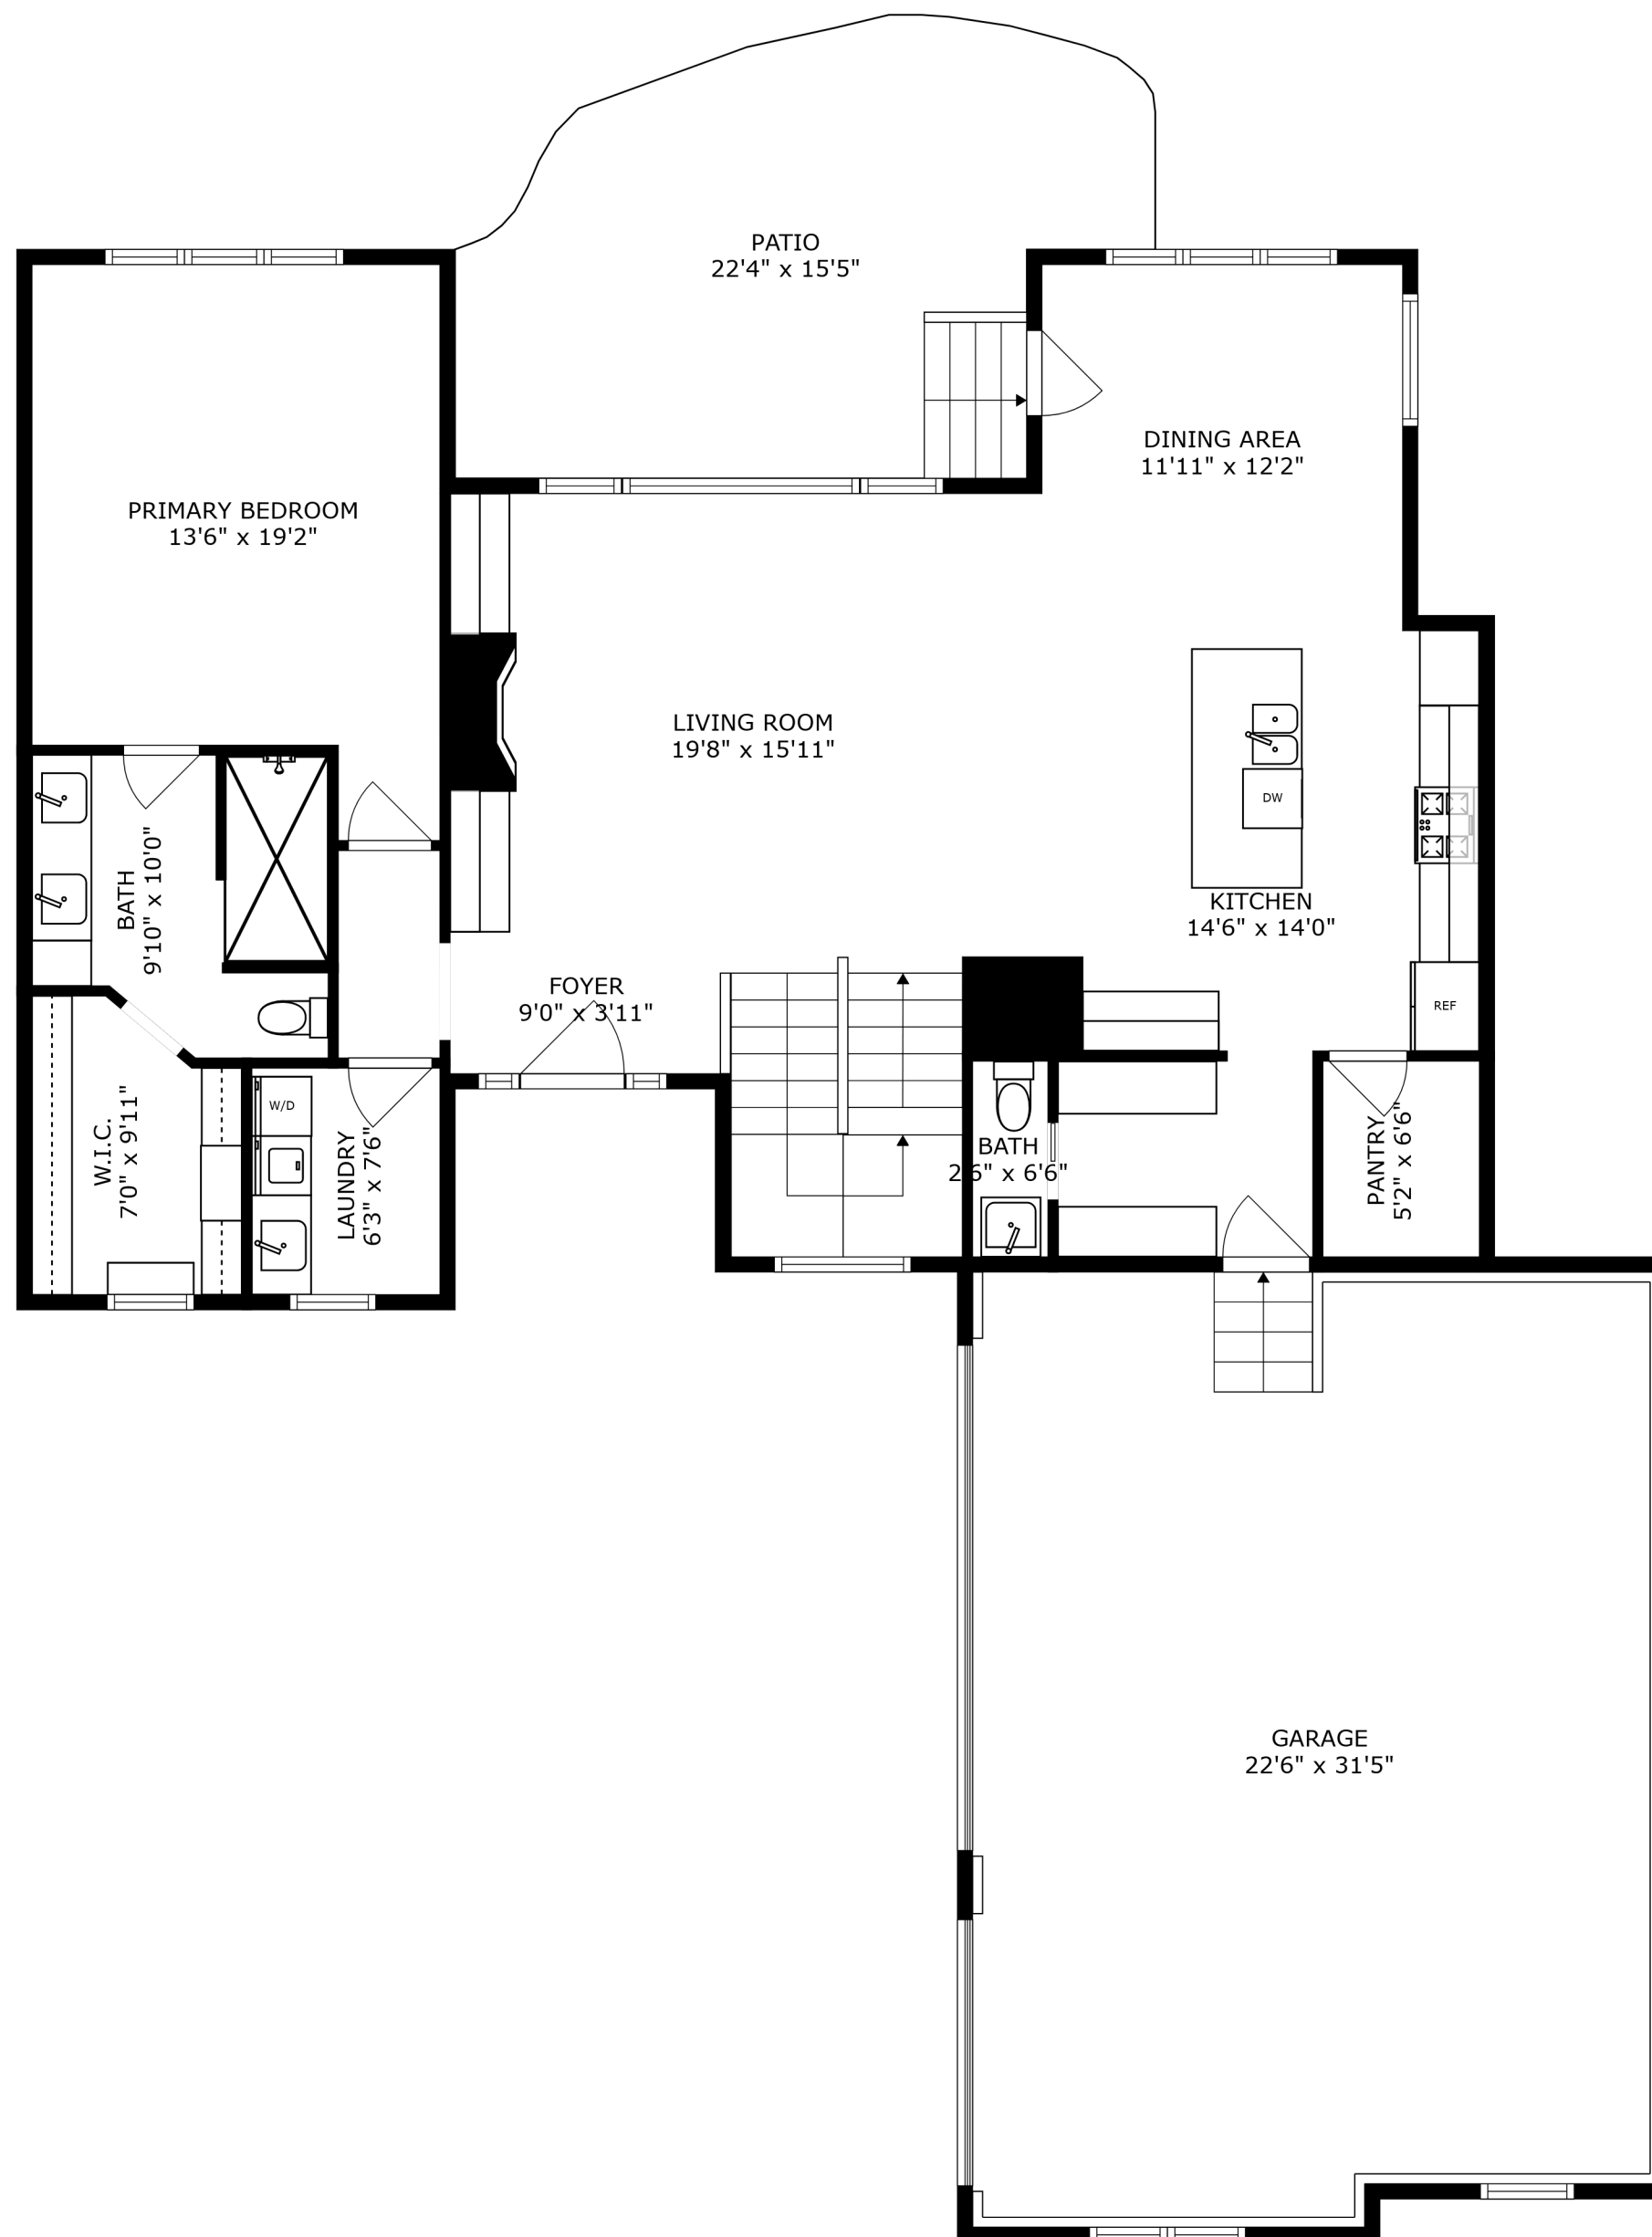

SIZES AND DIMENSIONS ARE APPROXIMATE, ACTUAL MAY VARY.

BEDROOM  
12'1" x 12'5"

BATH  
6'3" x 4'9"

BATH  
6'3" x 6'0"

BEDROOM  
12'6" x 13'7"

OPEN TO BELOW

W.I.C.  
4'4" x 8'5"

BEDROOM  
13'0" x 13'0"

SIZES AND DIMENSIONS ARE APPROXIMATE, ACTUAL MAY VARY.

SIZES AND DIMENSIONS ARE APPROXIMATE, ACTUAL MAY VARY.