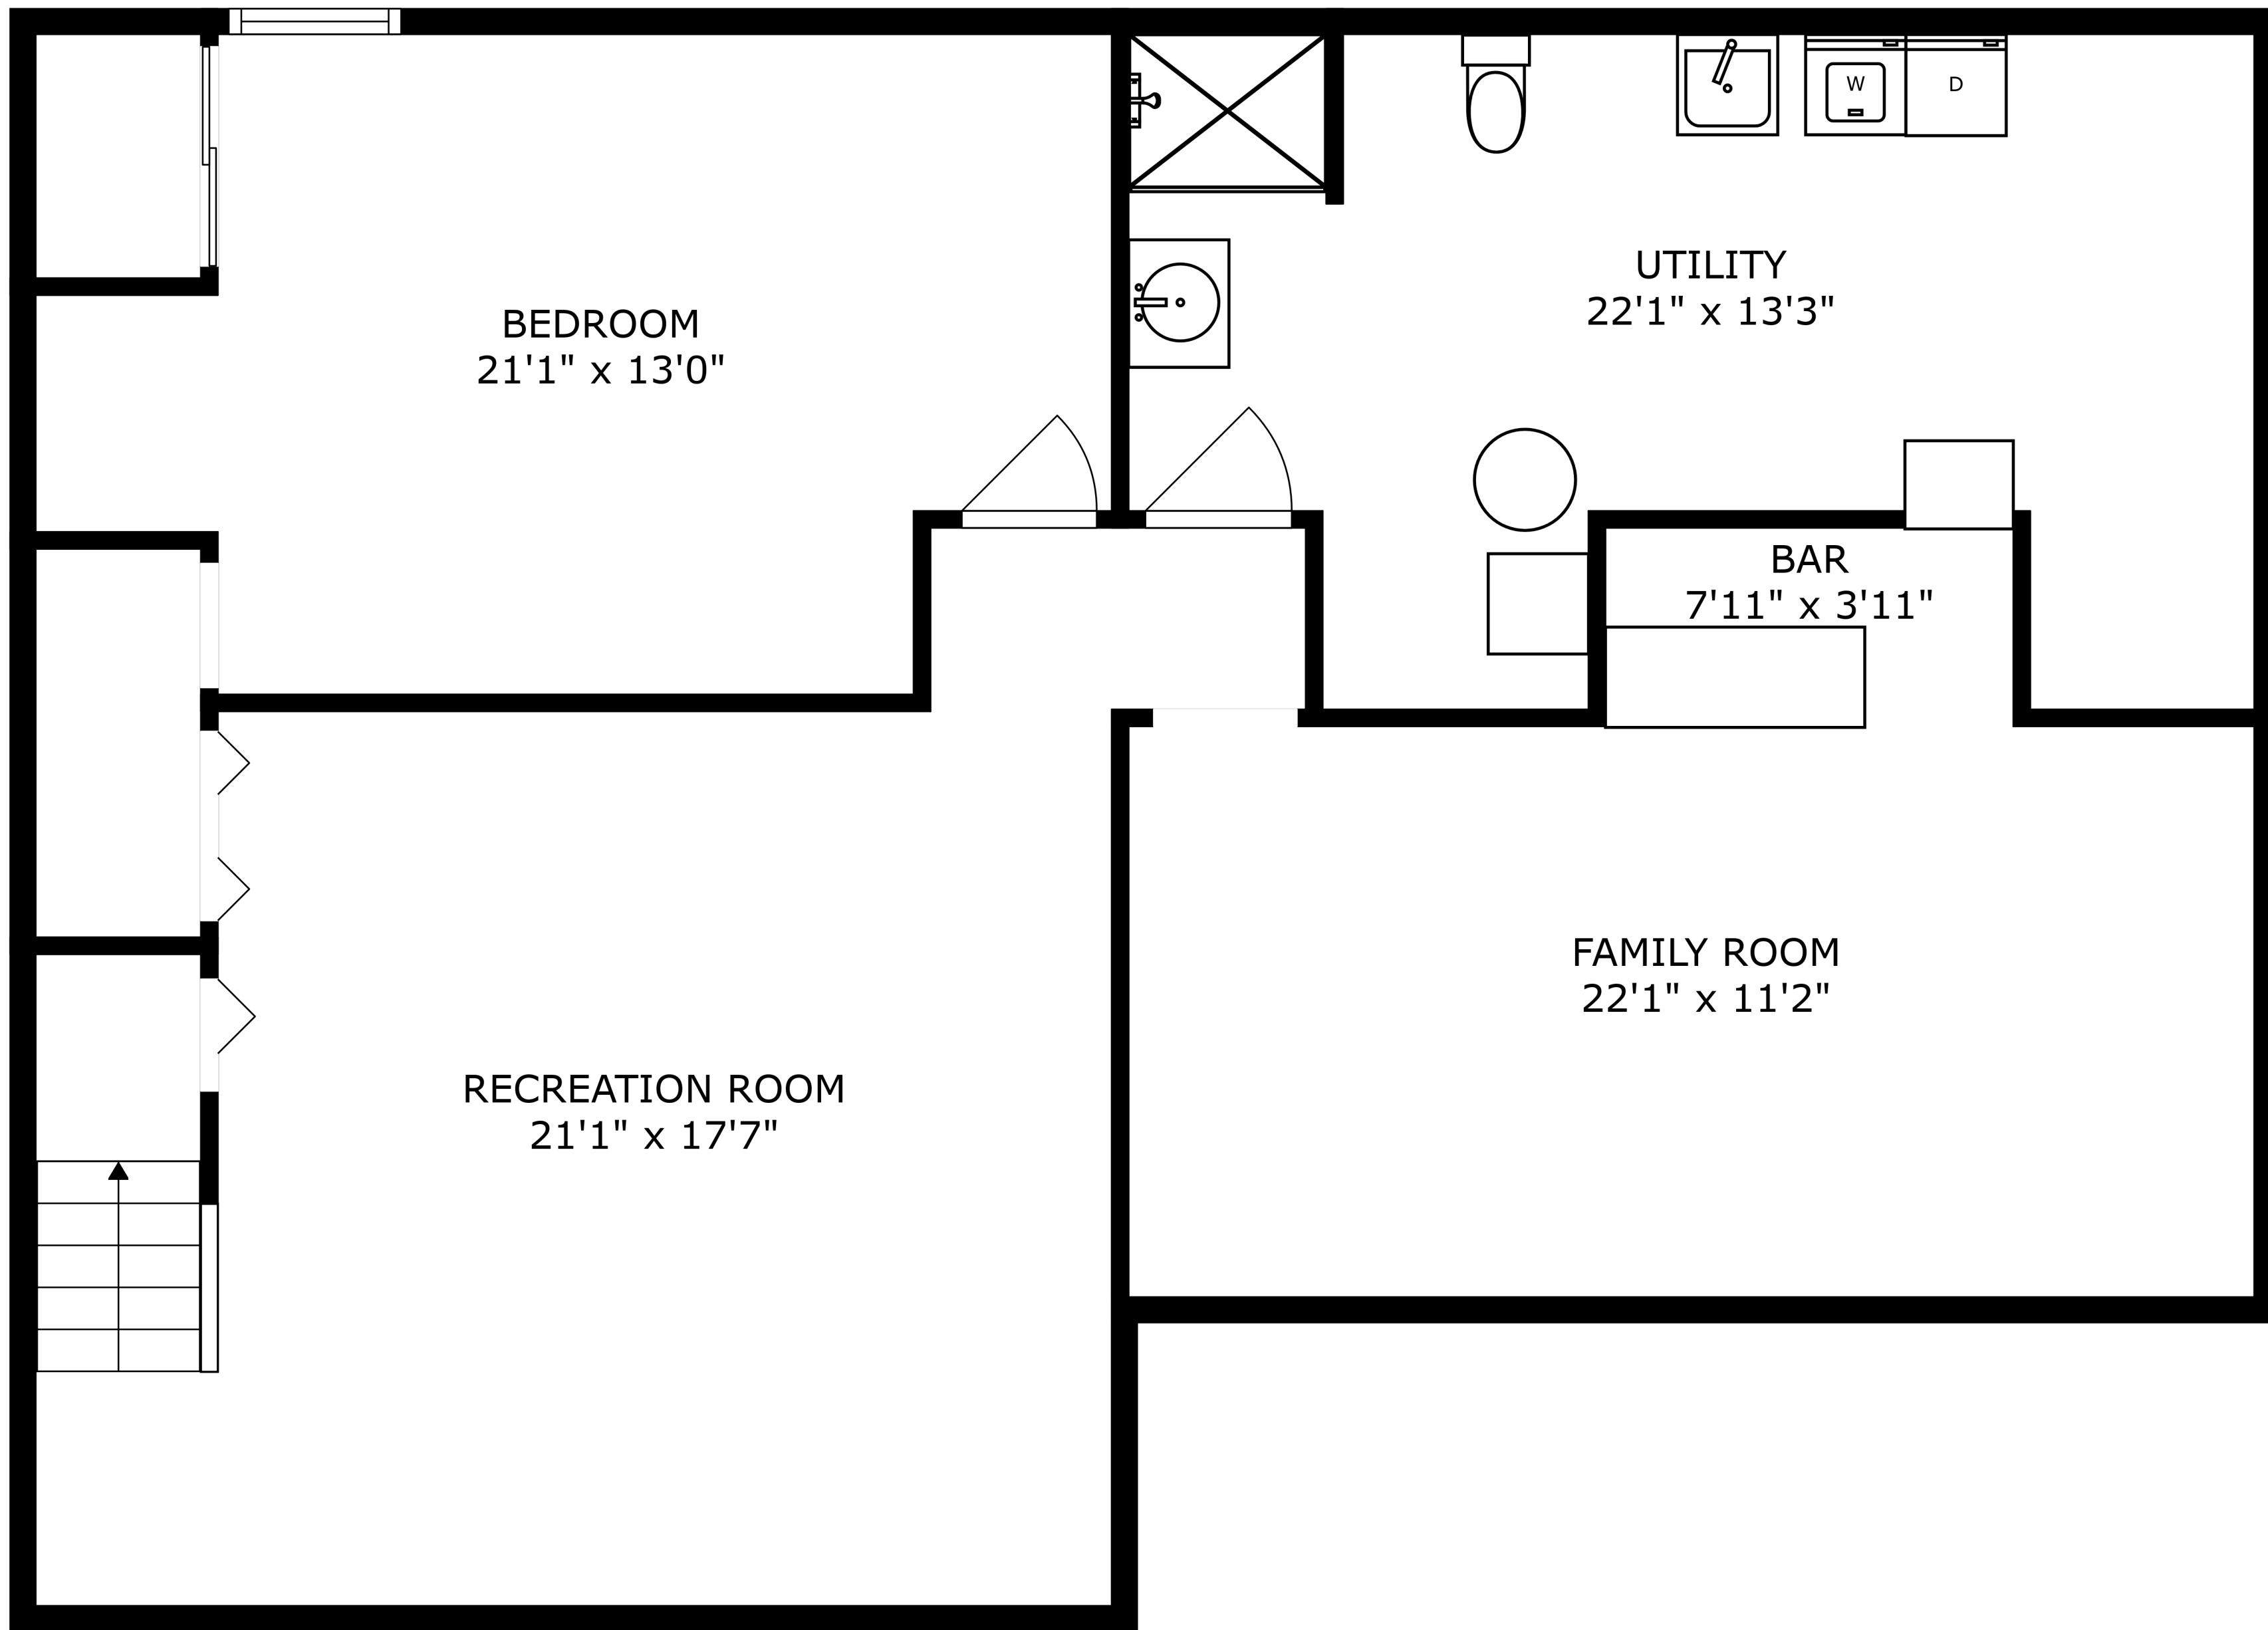

SIZES AND DIMENSIONS ARE APPROXIMATE, ACTUAL MAY VARY.

SIZES AND DIMENSIONS ARE APPROXIMATE, ACTUAL MAY VARY.

BEDROOM  
21'1" x 13'0"

UTILITY  
22'1" x 13'3"

BAR  
7'11" x 3'11"

FAMILY ROOM  
22'1" x 11'2"

RECREATION ROOM  
21'1" x 17'7"