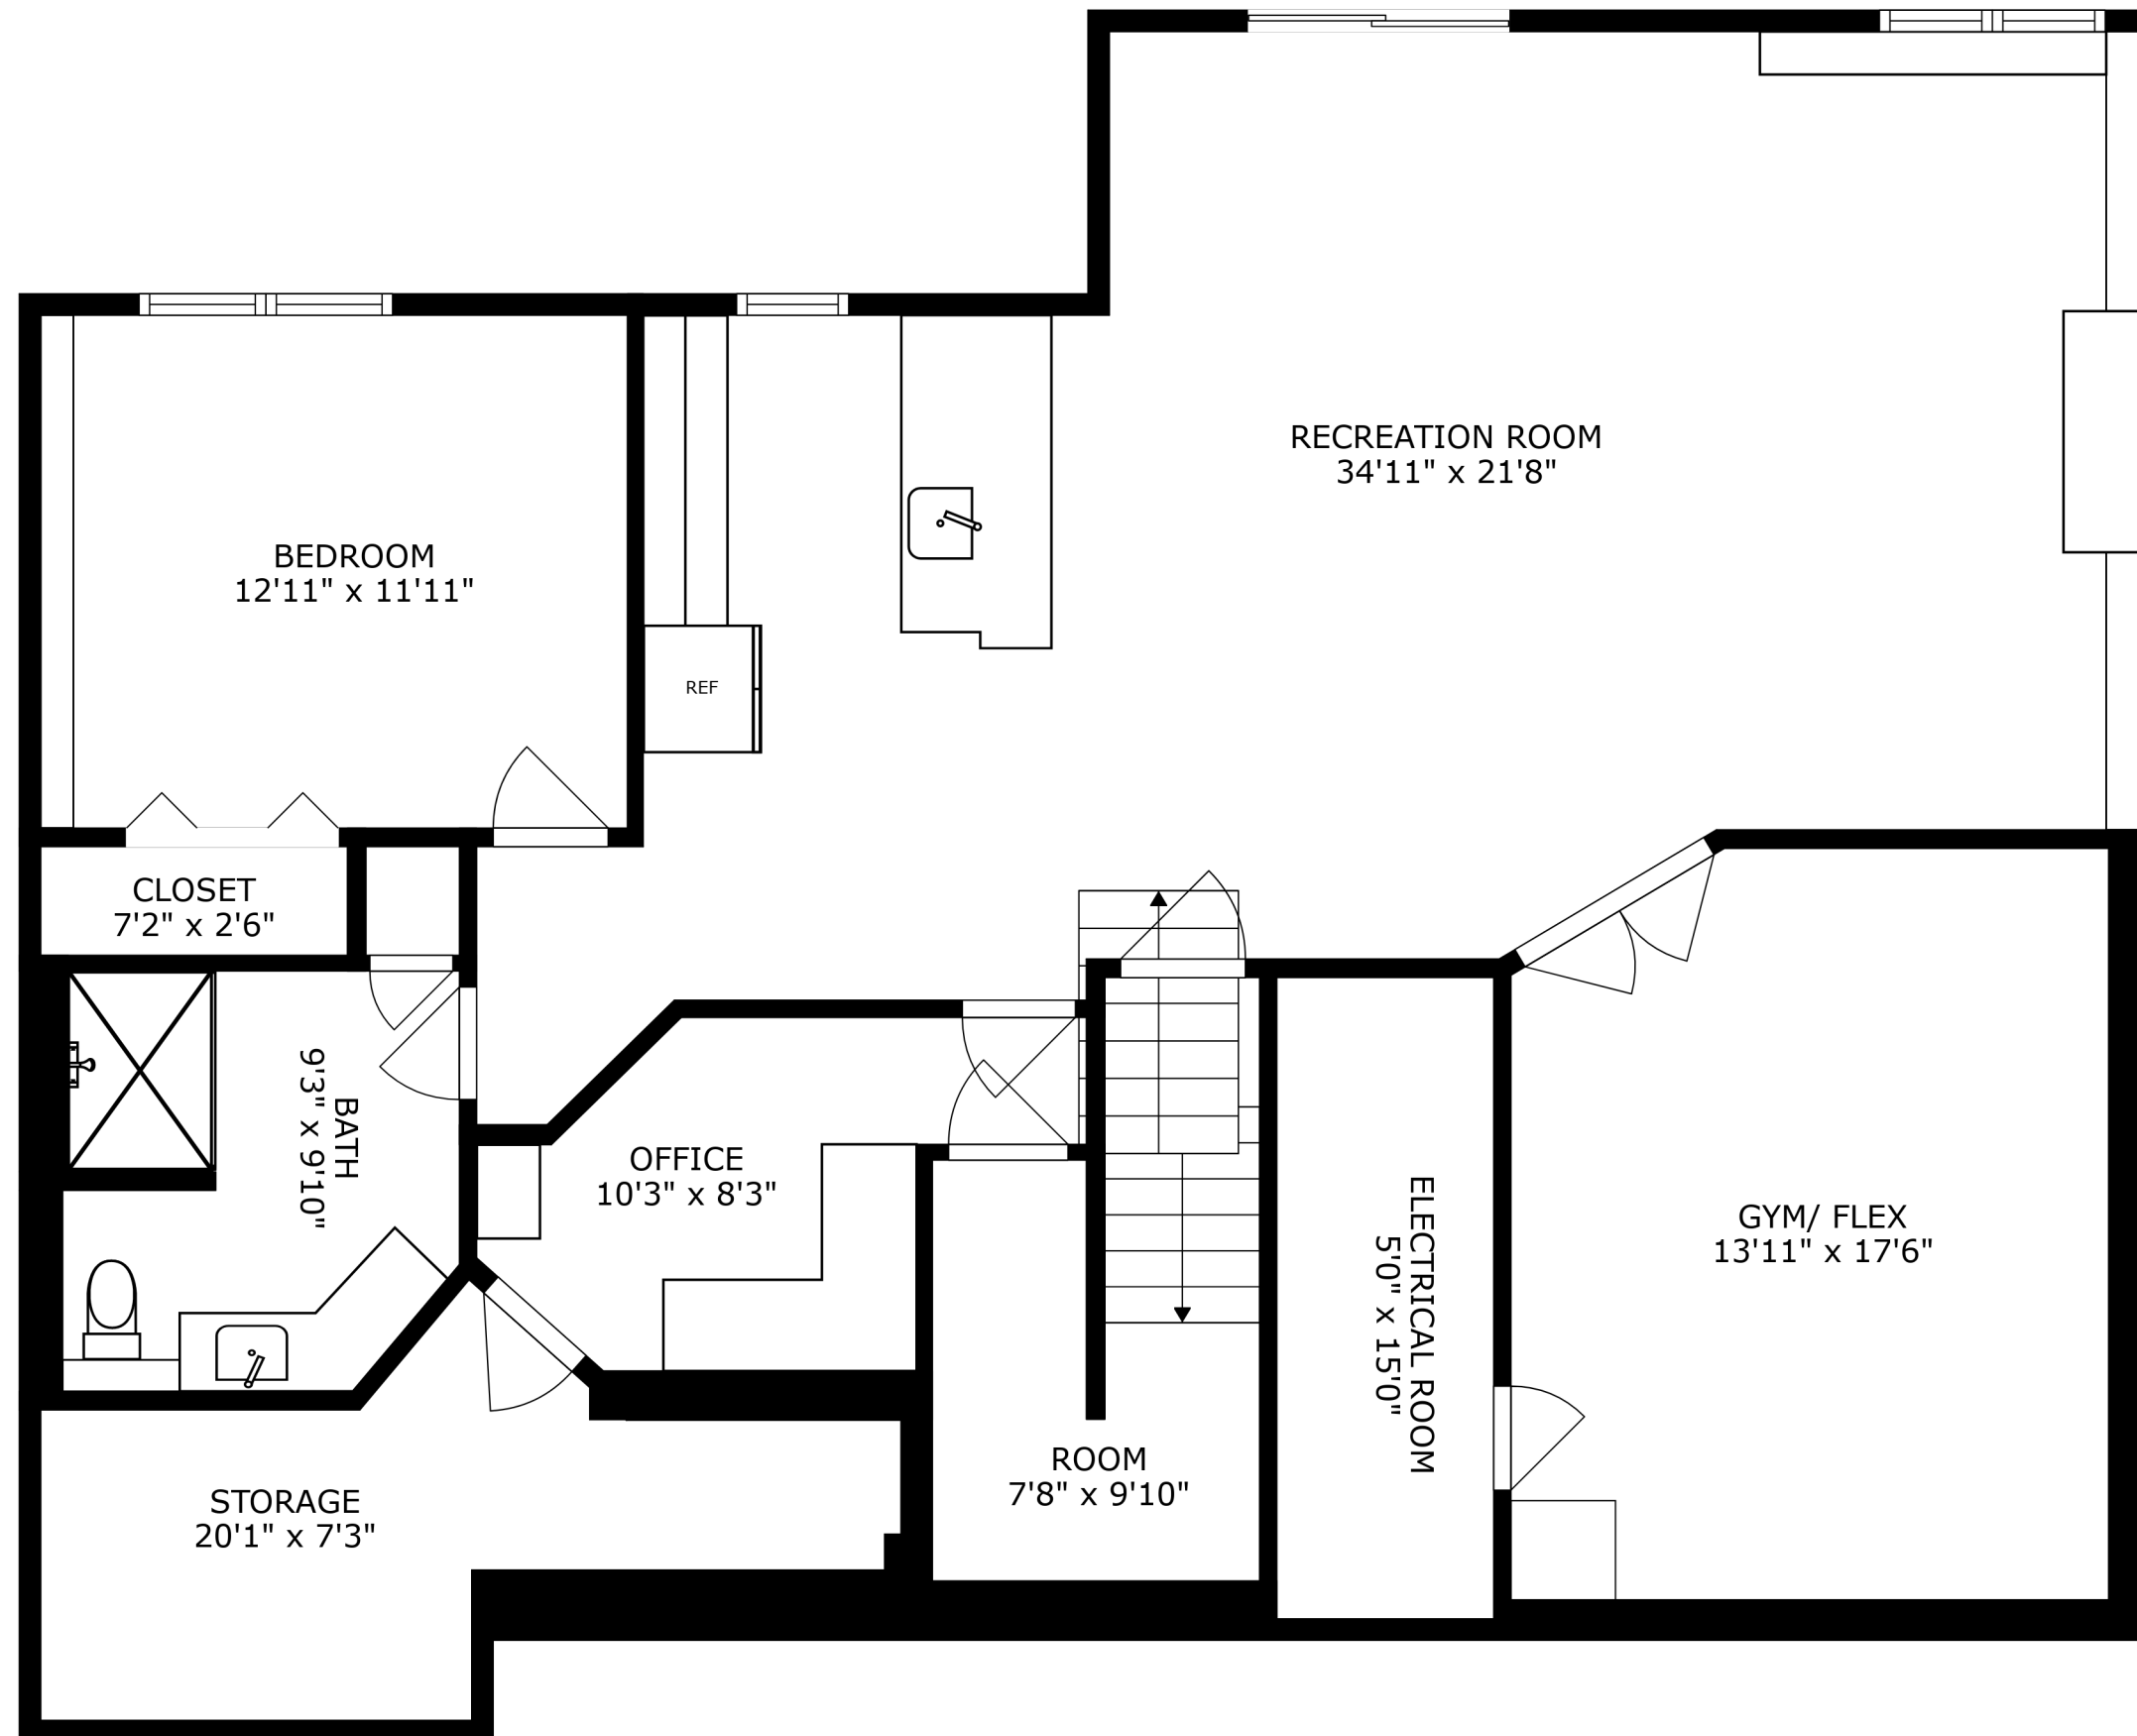

FLOOR 1

FLOOR 2

SIZES AND DIMENSIONS ARE APPROXIMATE, ACTUAL MAY VARY.

SIZES AND DIMENSIONS ARE APPROXIMATE, ACTUAL MAY VARY.

COVERED PATIO
25'0" x 11'8"

SIZES AND DIMENSIONS ARE APPROXIMATE, ACTUAL MAY VARY.