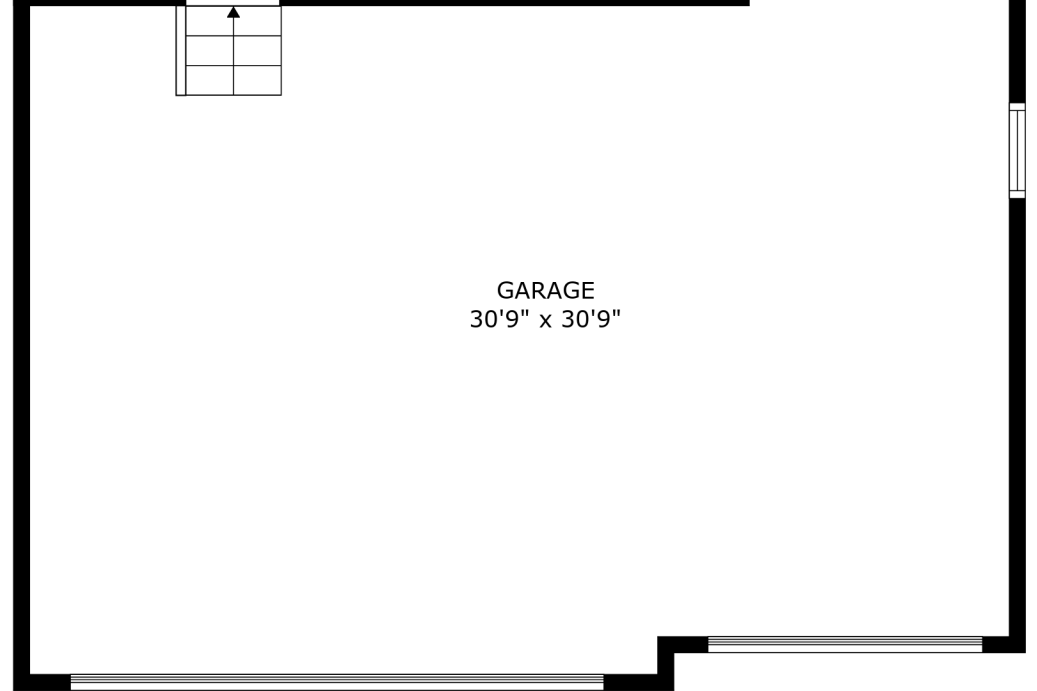

FLOOR 1

FLOOR 2

SIZES AND DIMENSIONS ARE APPROXIMATE, ACTUAL MAY VARY.

SIZES AND DIMENSIONS ARE APPROXIMATE, ACTUAL MAY VARY.

COVERED PATIO
25'0" x 11'8"

SIZES AND DIMENSIONS ARE APPROXIMATE, ACTUAL MAY VARY.