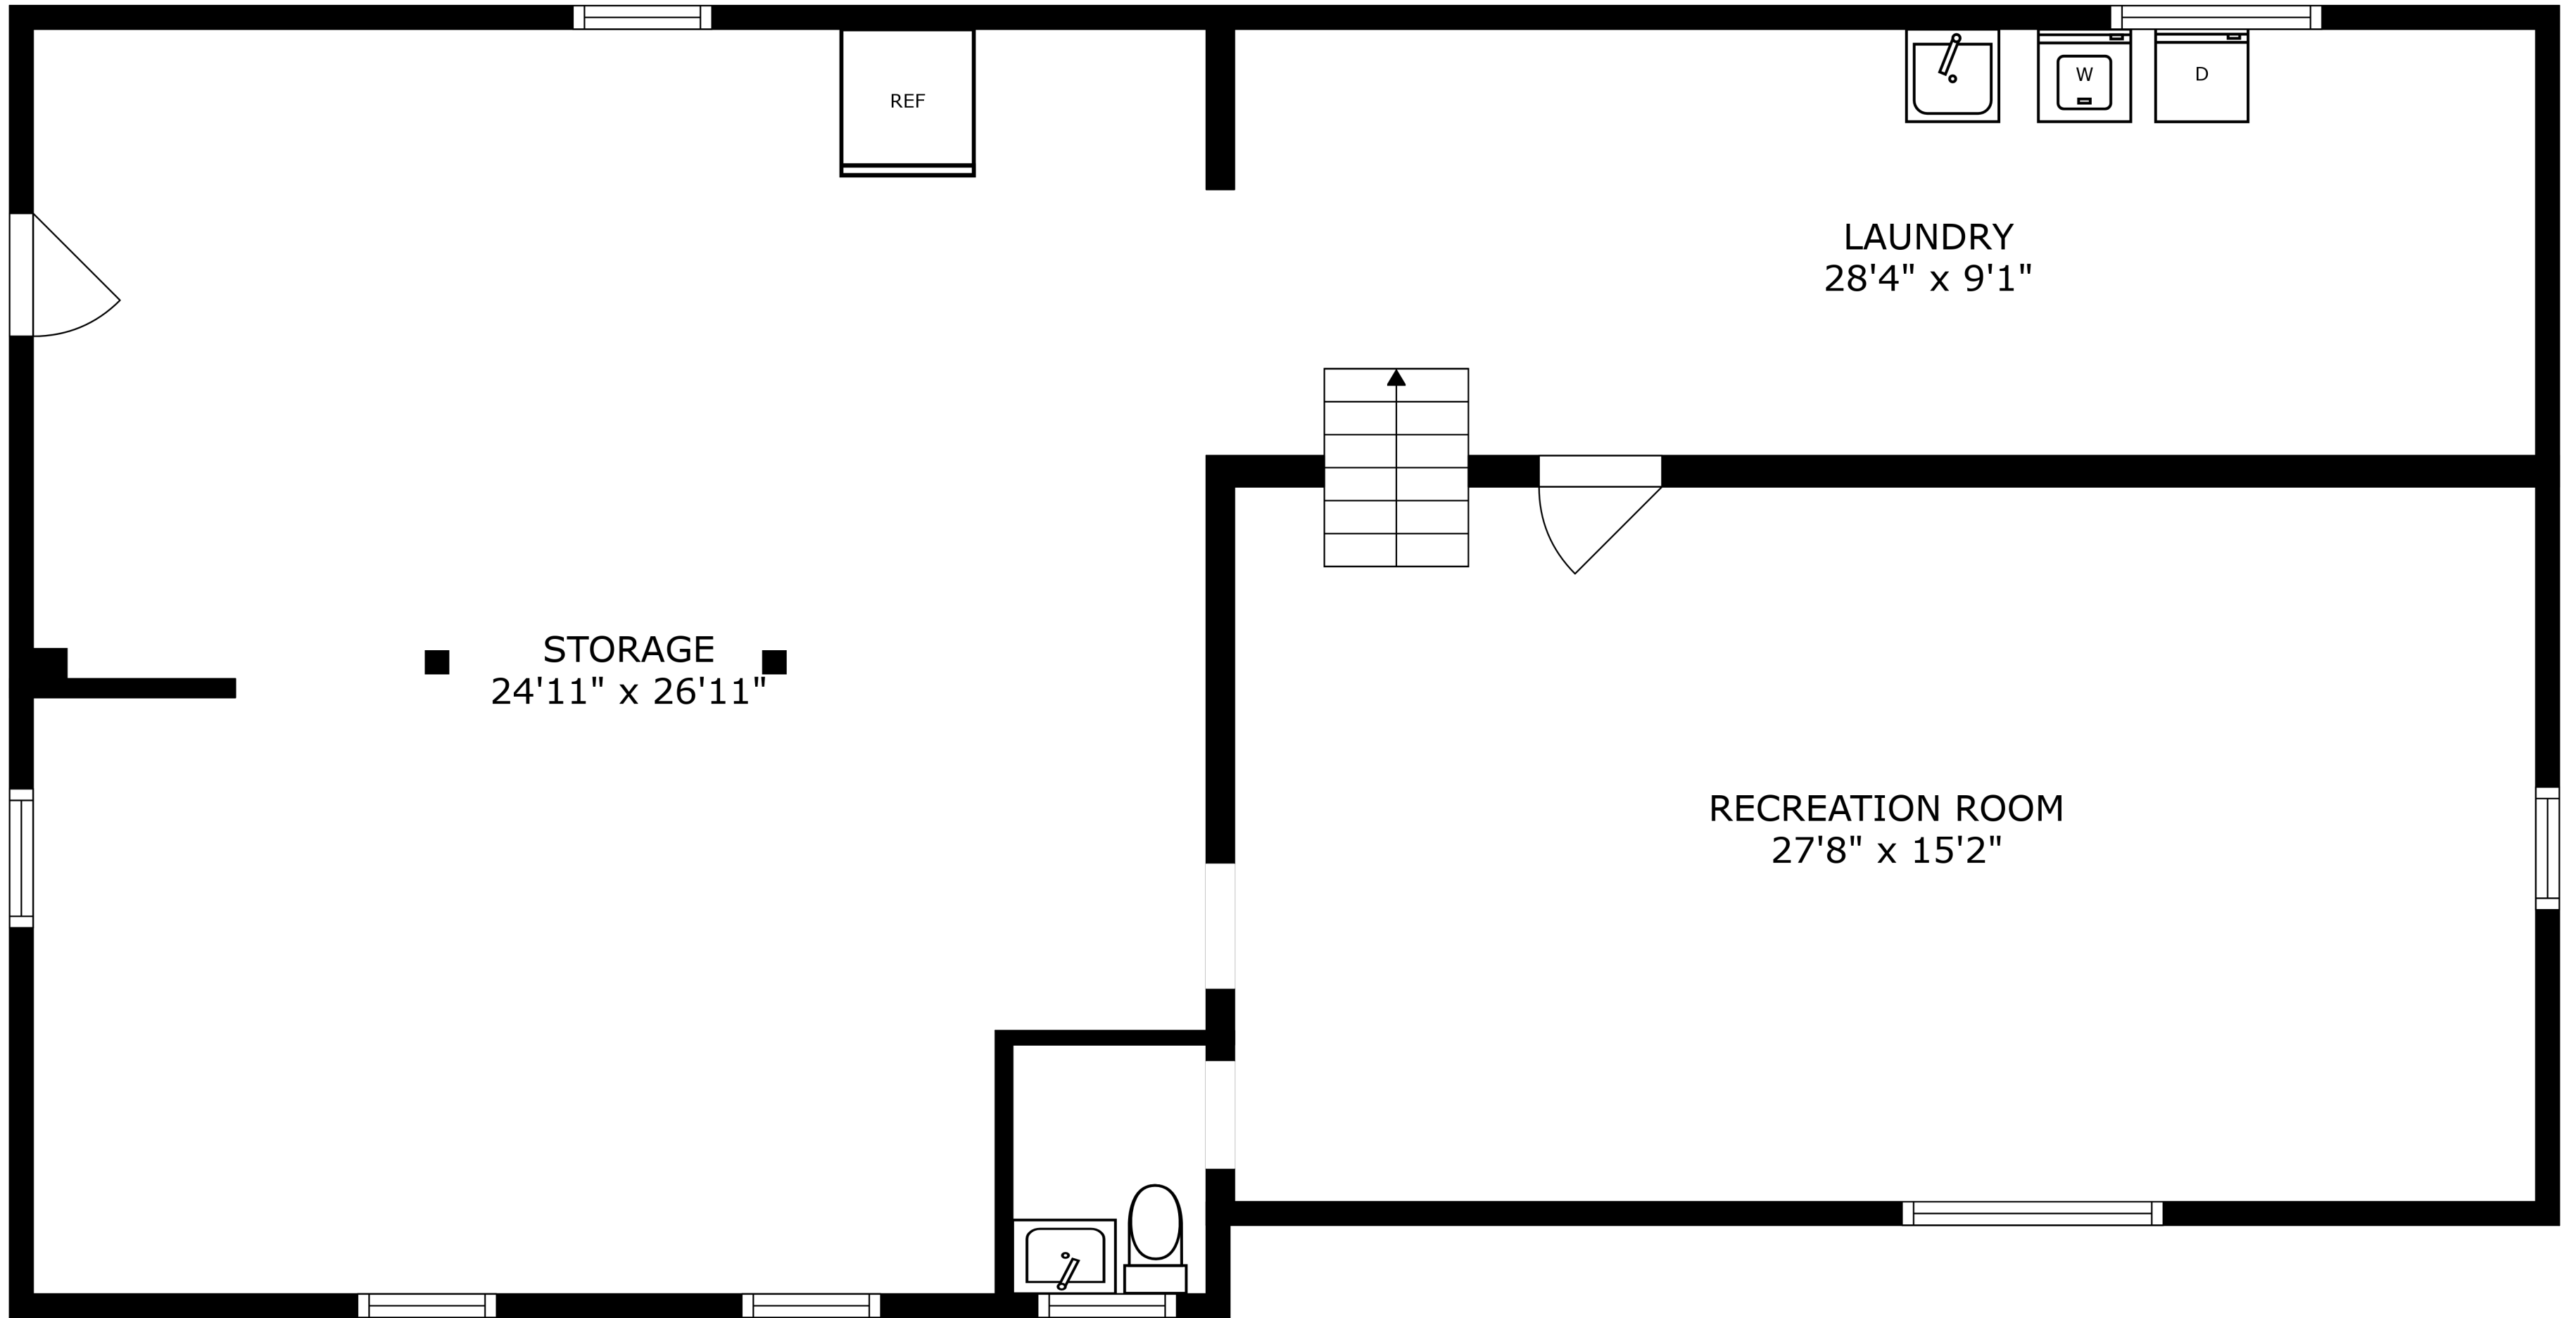

FLOOR 2

FLOOR 1

FLOOR 3

SIZES AND DIMENSIONS ARE APPROXIMATE, ACTUAL MAY VARY.

SIZES AND DIMENSIONS ARE APPROXIMATE, ACTUAL MAY VARY.

STORAGE
24'11" x 26'11"

LAUNDRY
28'4" x 9'1"

RECREATION ROOM
27'8" x 15'2"