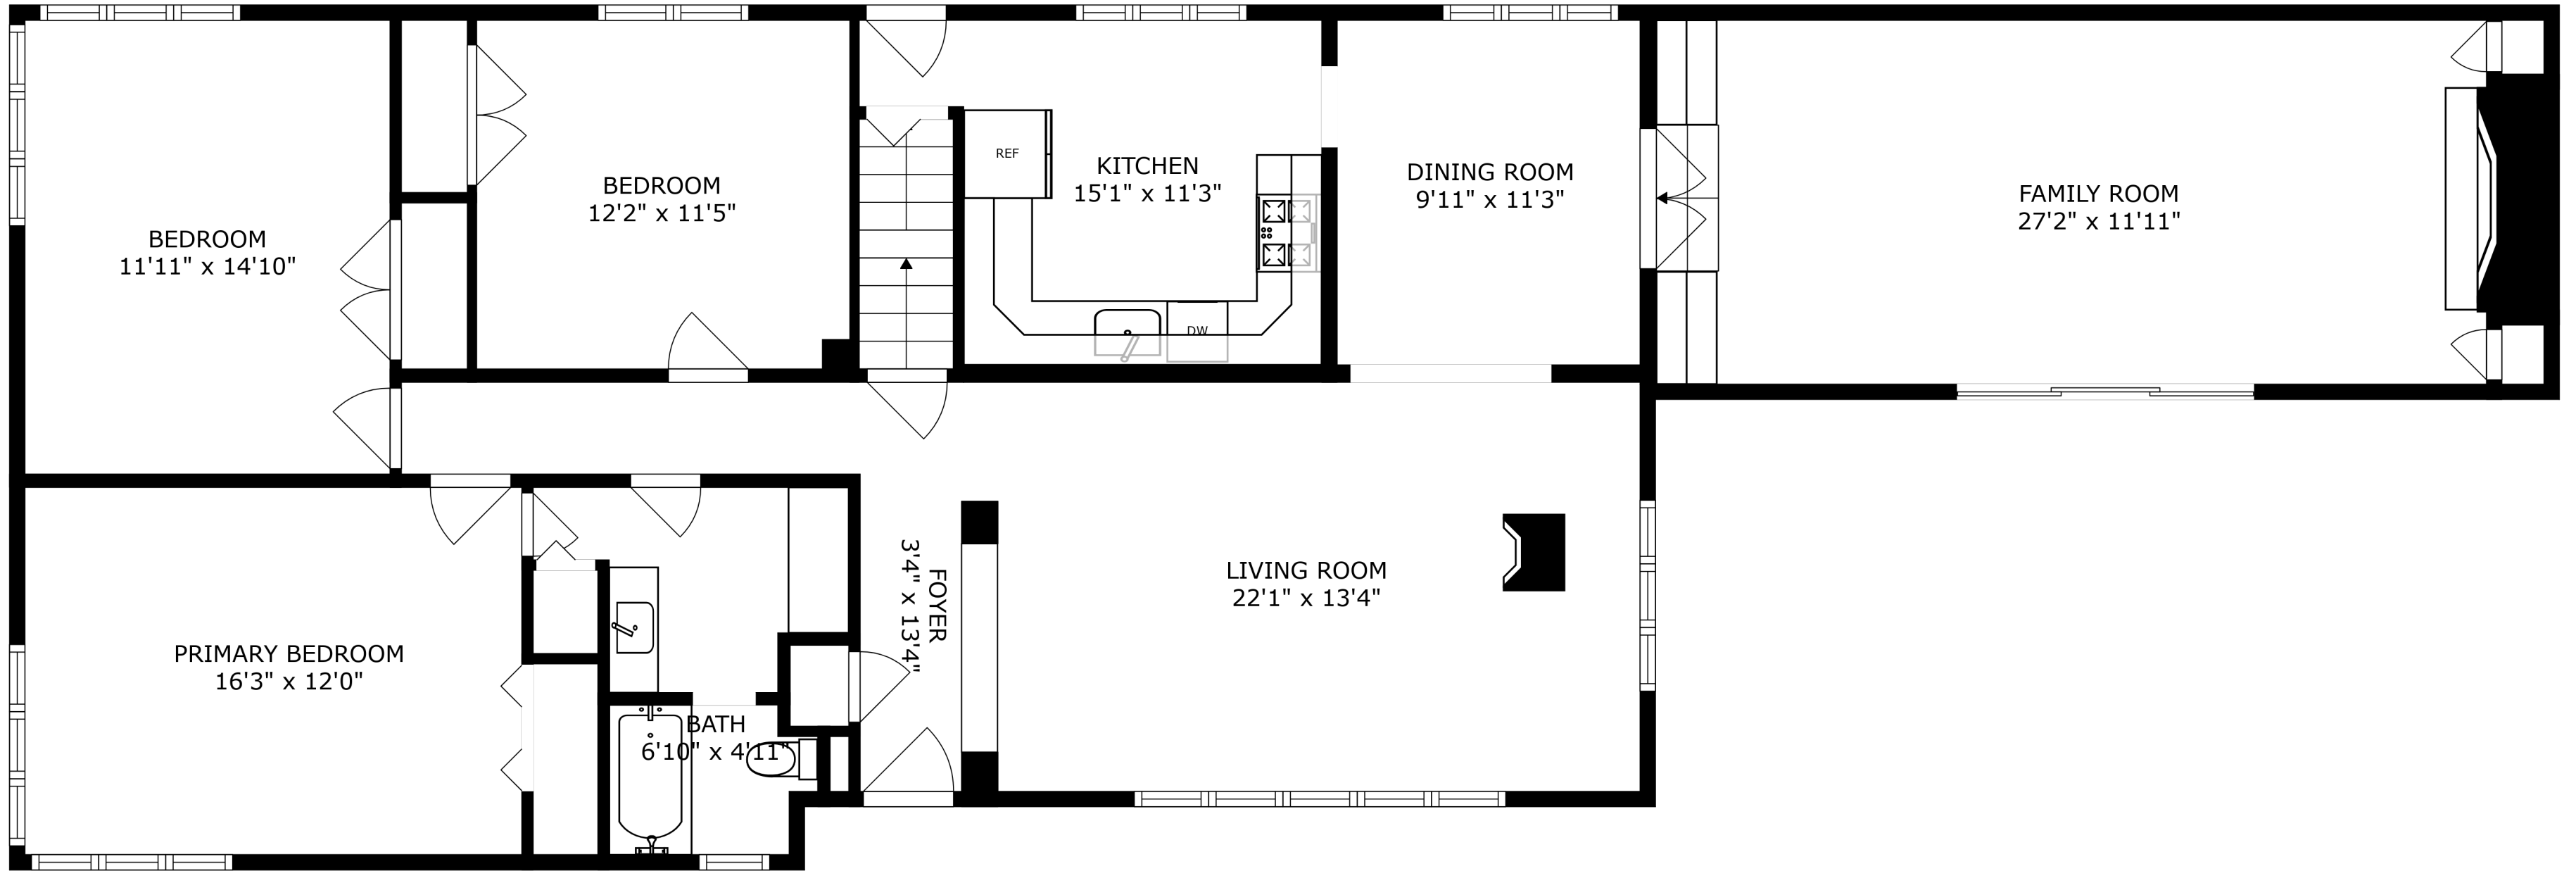

FLOOR 2

FLOOR 1

FLOOR 3

SIZES AND DIMENSIONS ARE APPROXIMATE, ACTUAL MAY VARY.

SIZES AND DIMENSIONS ARE APPROXIMATE, ACTUAL MAY VARY.

STORAGE
24'11" x 26'11"

LAUNDRY
28'4" x 9'1"

RECREATION ROOM
27'8" x 15'2"