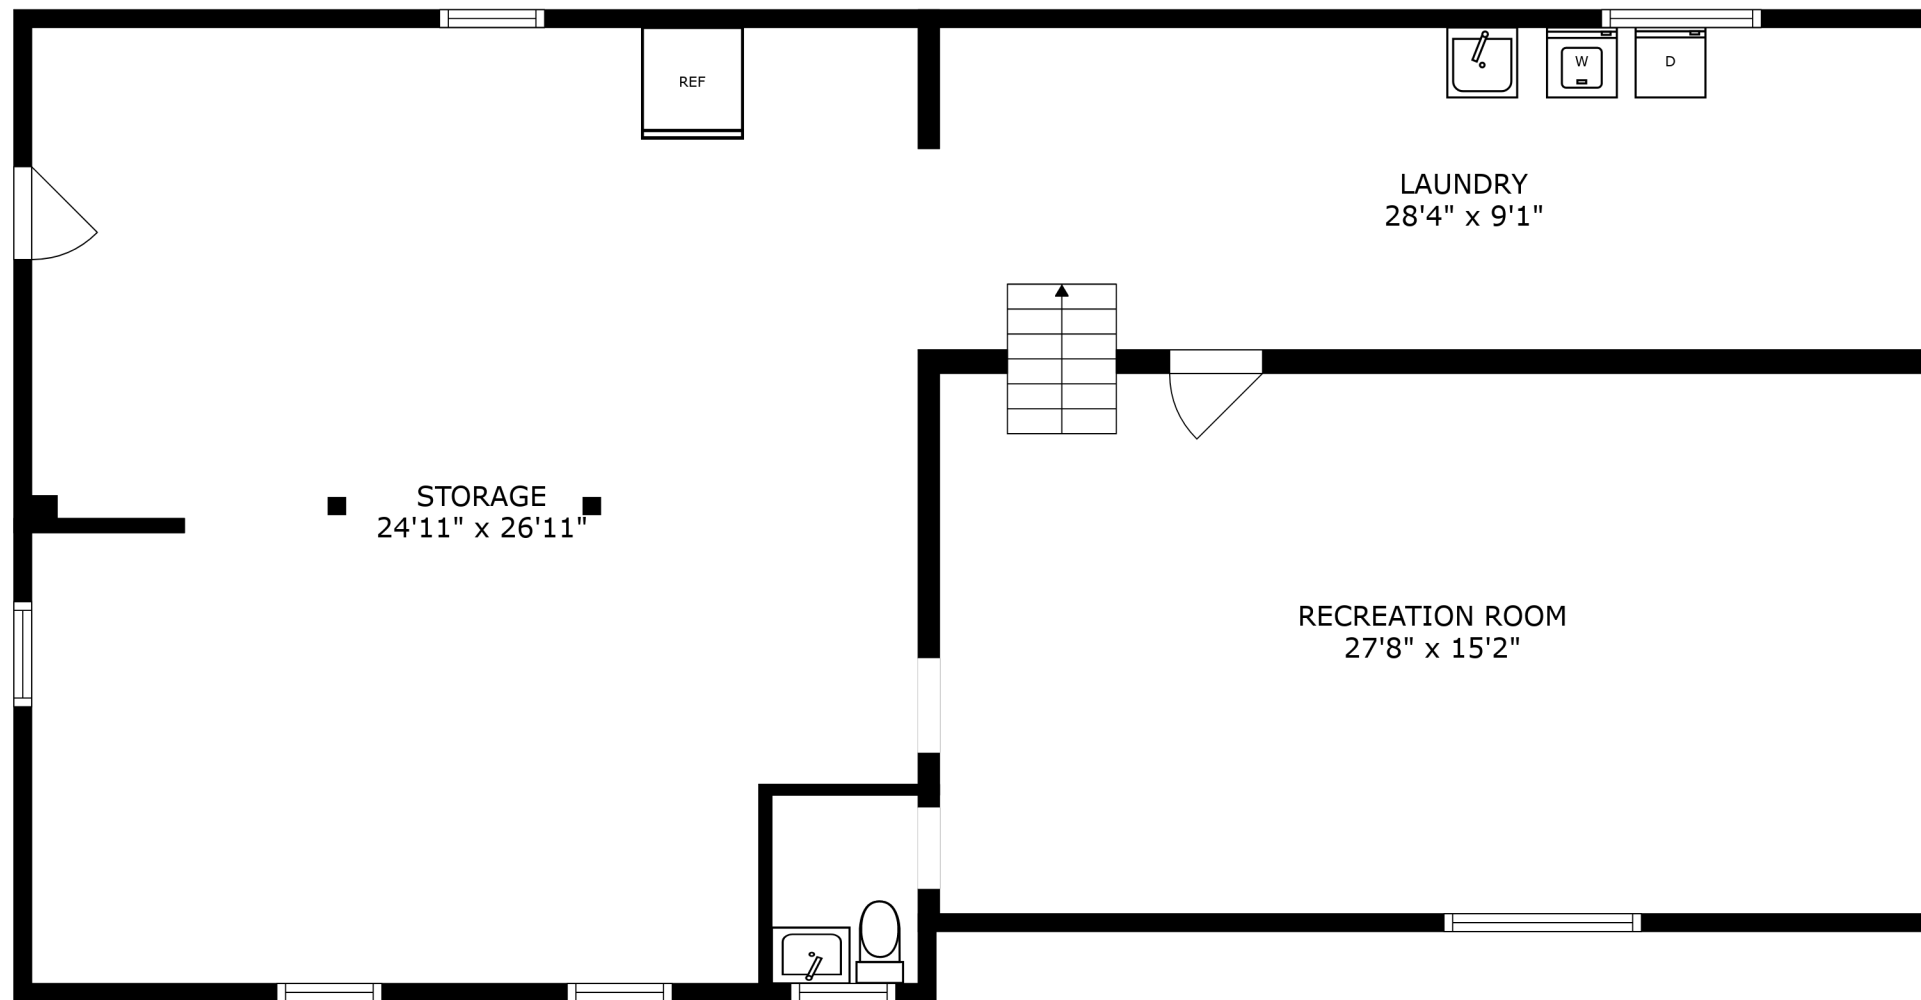

FLOOR 2

FLOOR 1

FLOOR 3

SIZES AND DIMENSIONS ARE APPROXIMATE, ACTUAL MAY VARY.

SIZES AND DIMENSIONS ARE APPROXIMATE, ACTUAL MAY VARY.

STORAGE
24'11" x 26'11"

LAUNDRY
28'4" x 9'1"

RECREATION ROOM
27'8" x 15'2"