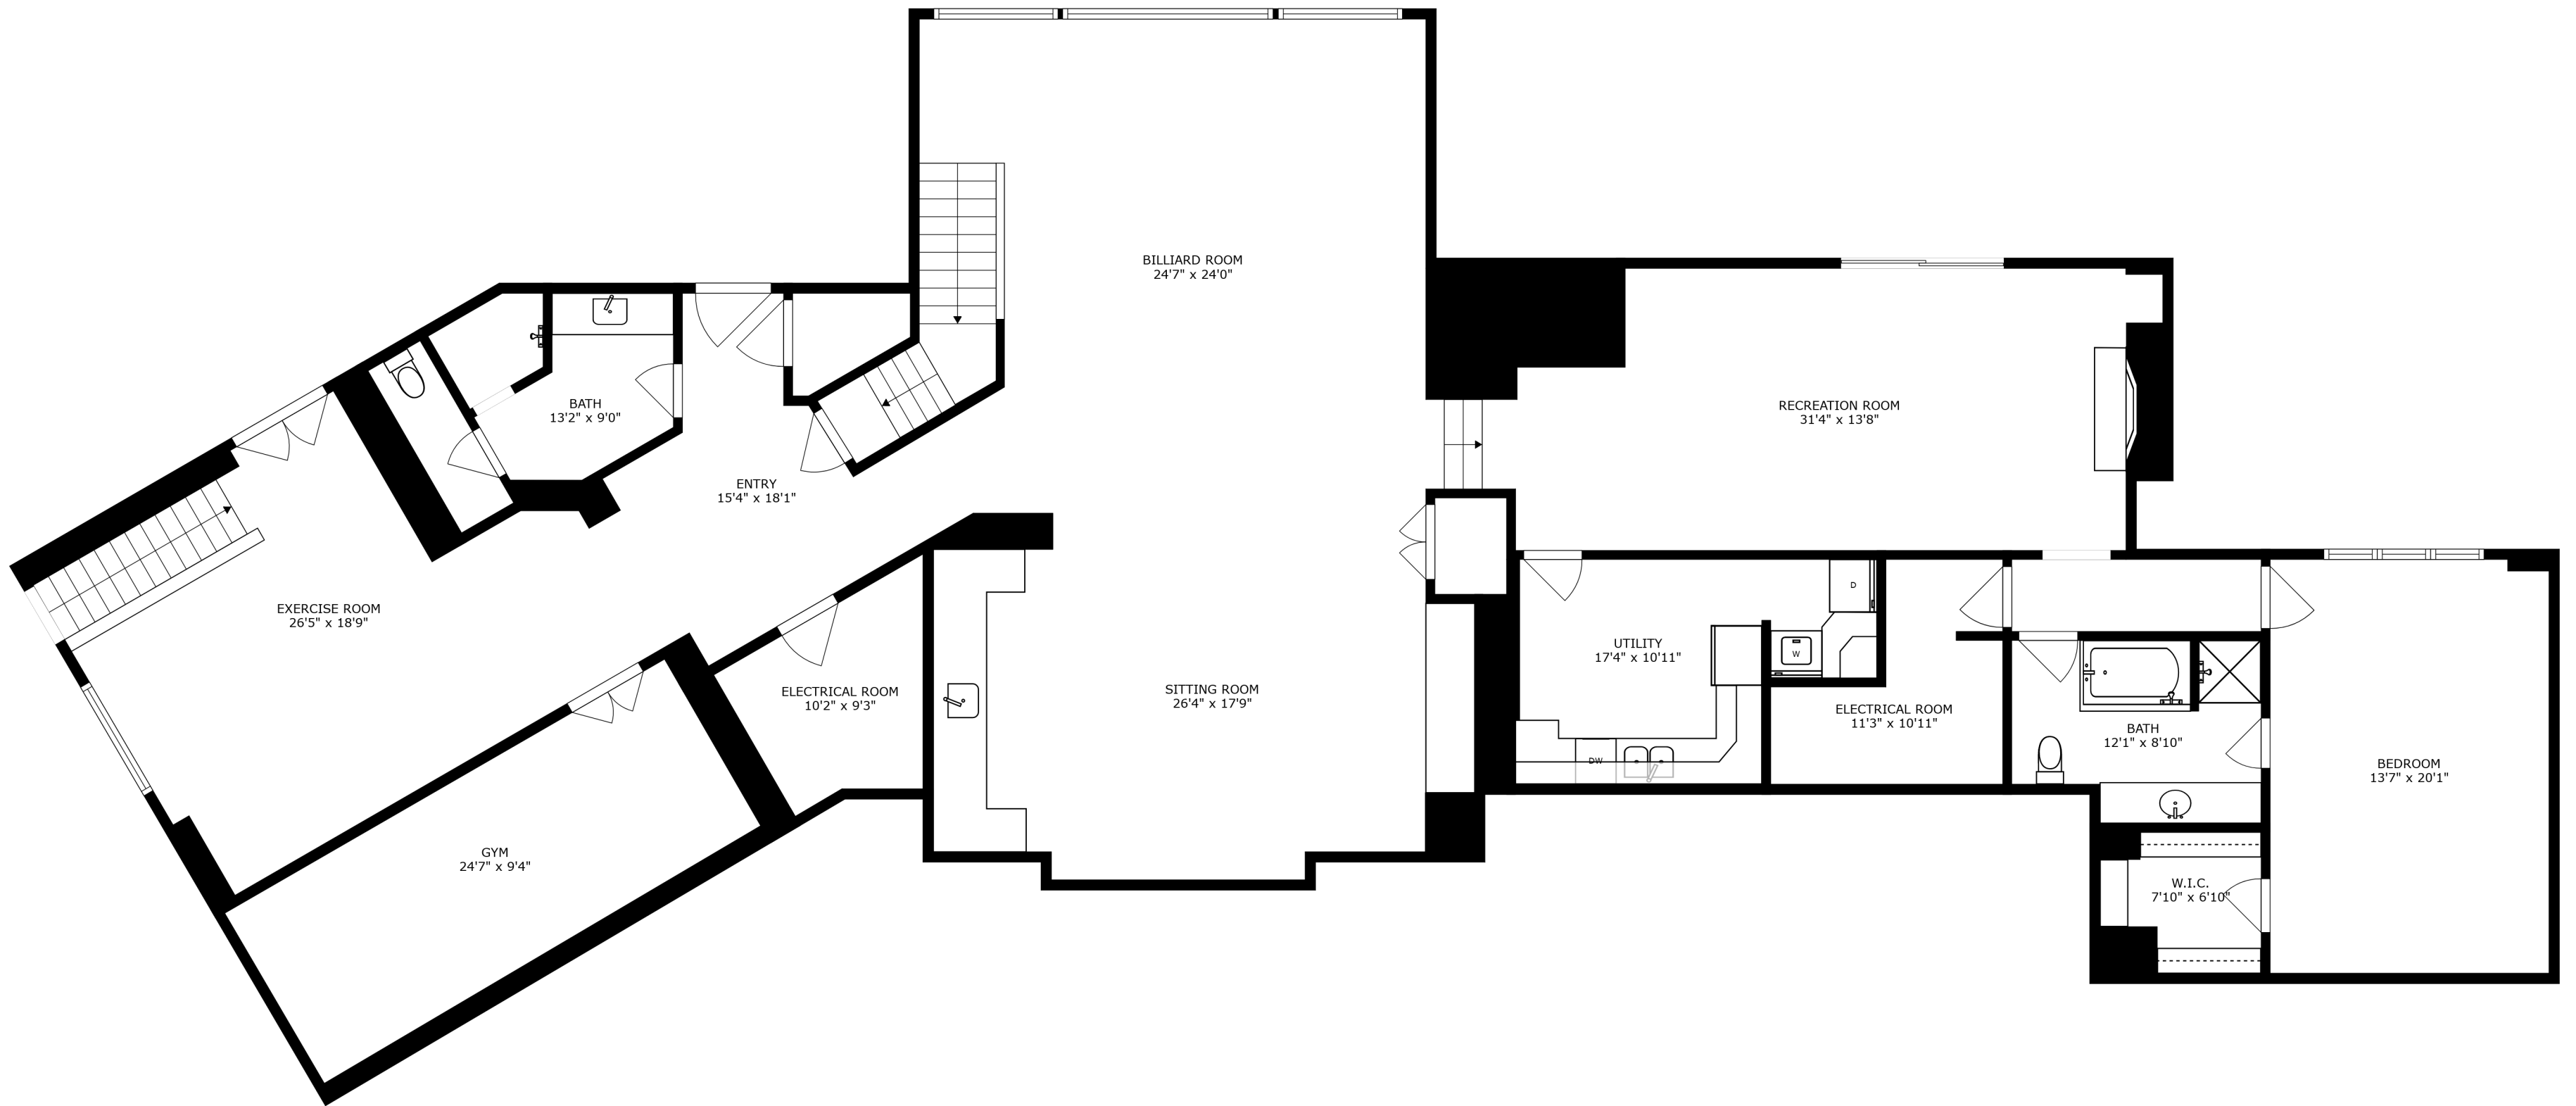

SIZES AND DIMENSIONS ARE APPROXIMATE, ACTUAL MAY VARY.

SIZES AND DIMENSIONS ARE APPROXIMATE, ACTUAL MAY VARY.

SIZES AND DIMENSIONS ARE APPROXIMATE, ACTUAL MAY VARY.

GAME ROOM
35'7" x 30'10"

SIZES AND DIMENSIONS ARE APPROXIMATE, ACTUAL MAY VARY.