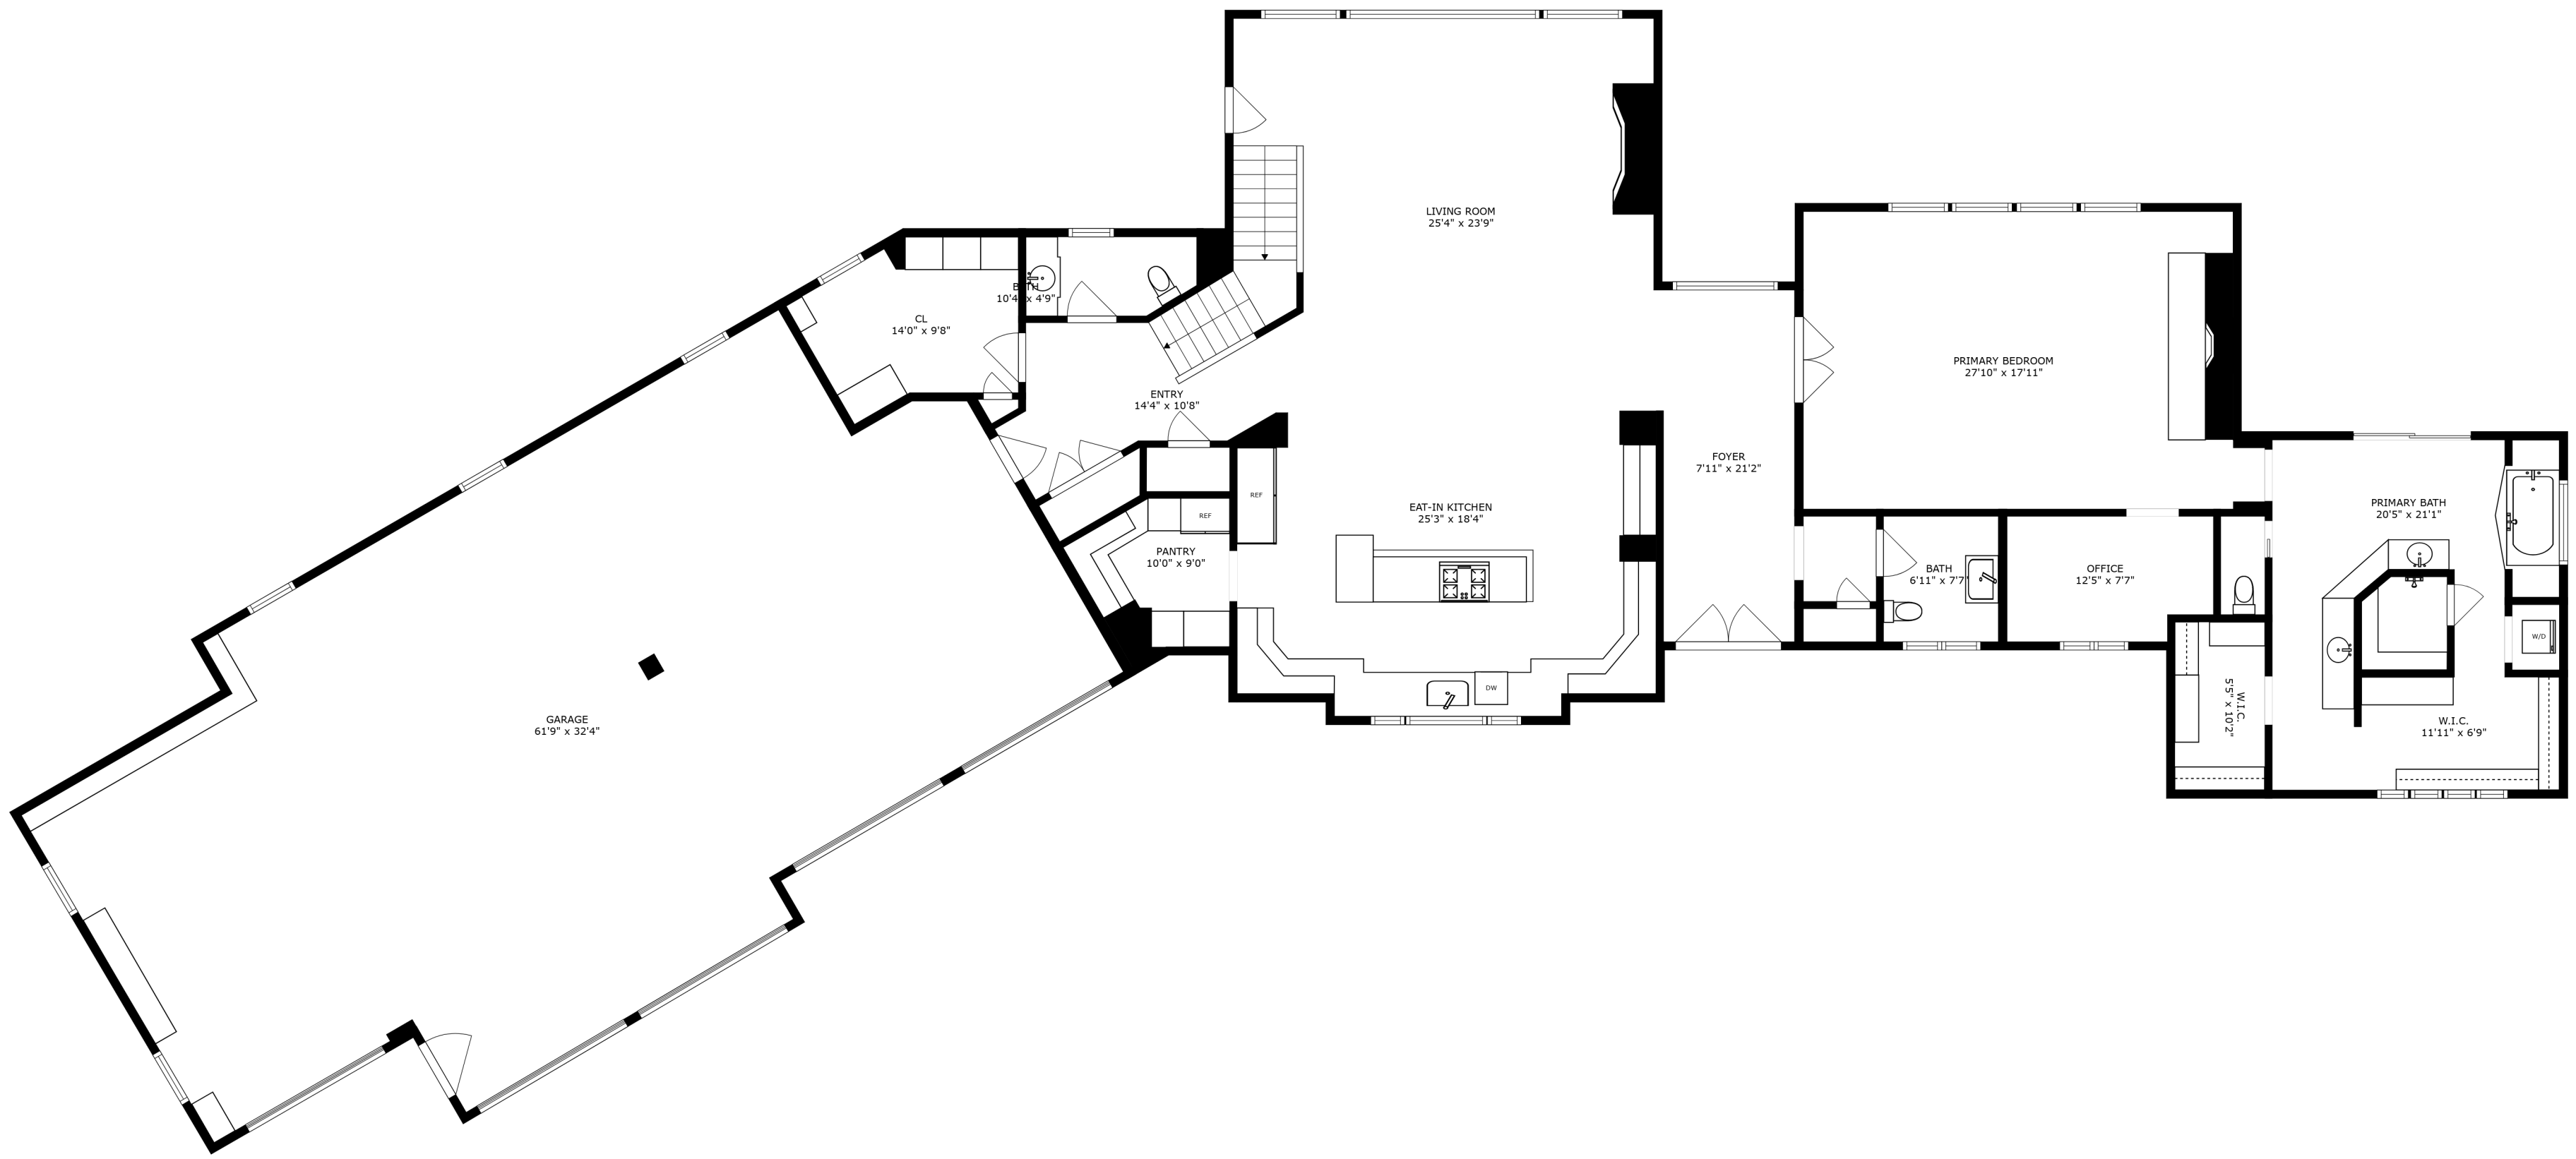

SIZES AND DIMENSIONS ARE APPROXIMATE, ACTUAL MAY VARY.

SIZES AND DIMENSIONS ARE APPROXIMATE, ACTUAL MAY VARY.

SIZES AND DIMENSIONS ARE APPROXIMATE, ACTUAL MAY VARY.

GAME ROOM
35'7" x 30'10"

SIZES AND DIMENSIONS ARE APPROXIMATE, ACTUAL MAY VARY.