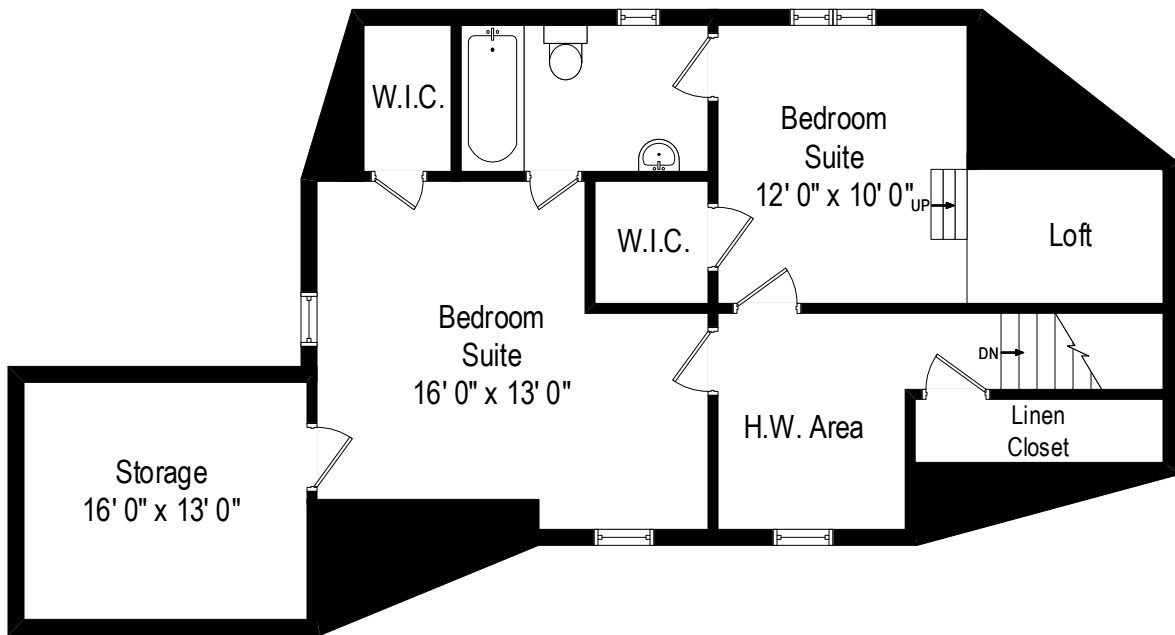

45 Ramona Court - New Rochelle, NY 10804

Main Level

All dimensions are approximate. This plan is for marketing purposes only.

45 Ramona Court - New Rochelle, NY 10804

Second Level

All dimensions are approximate. This plan is for marketing purposes only.

45 Ramona Court - New Rochelle, NY 10804

Lower Level

All dimensions are approximate. This plan is for marketing purposes only.

Lower Level

Second Level

Main Level

45 Ramona Court - New Rochelle, NY 10804