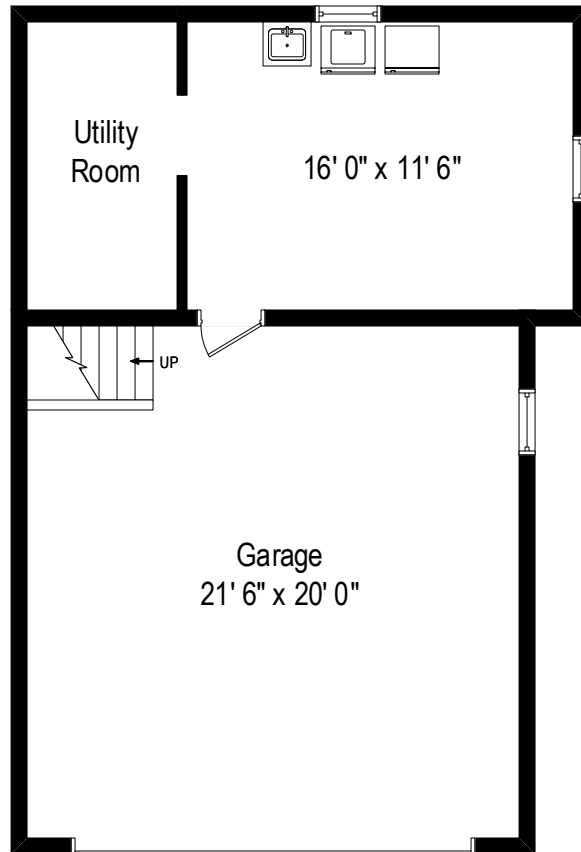

45 Ramona Court - New Rochelle, NY 10804

Main Level

All dimensions are approximate. This plan is for marketing purposes only.

45 Ramona Court - New Rochelle, NY 10804

Second Level

All dimensions are approximate. This plan is for marketing purposes only.

45 Ramona Court - New Rochelle, NY 10804

Lower Level

All dimensions are approximate. This plan is for marketing purposes only.

Lower Level

Second Level

Main Level

45 Ramona Court - New Rochelle, NY 10804