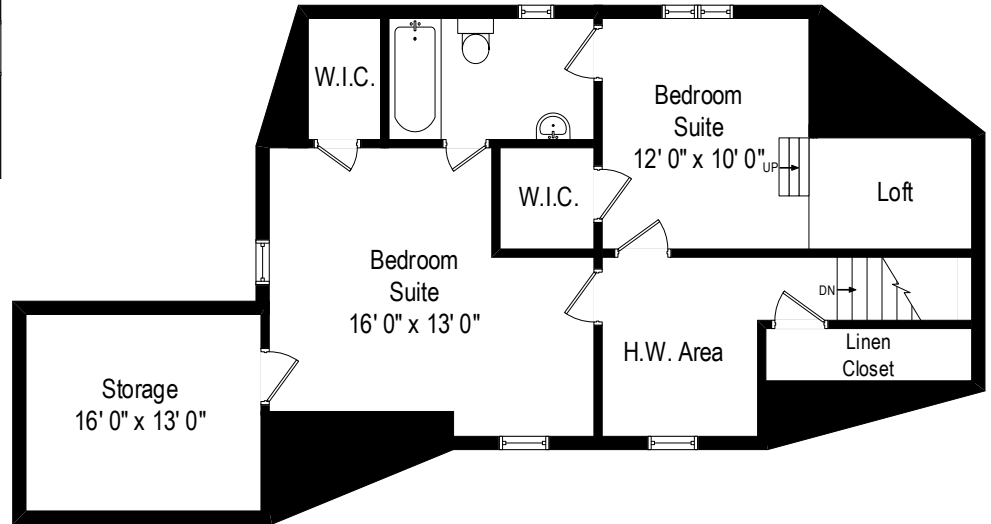

45 Ramona Court - New Rochelle, NY 10804

Main Level

All dimensions are approximate. This plan is for marketing purposes only.

45 Ramona Court - New Rochelle, NY 10804

Second Level

All dimensions are approximate. This plan is for marketing purposes only.

45 Ramona Court - New Rochelle, NY 10804

Lower Level

All dimensions are approximate. This plan is for marketing purposes only.

Lower Level

Second Level

Main Level

45 Ramona Court - New Rochelle, NY 10804