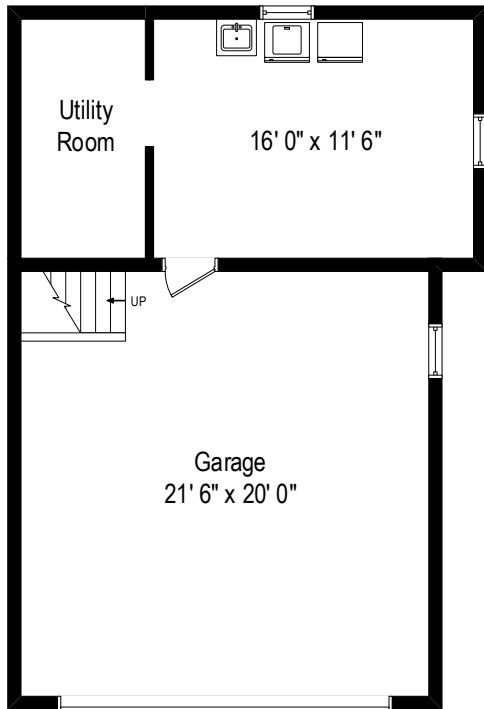

45 Ramona Court - New Rochelle, NY 10804

Main Level

All dimensions are approximate. This plan is for marketing purposes only.

45 Ramona Court - New Rochelle, NY 10804

Second Level

All dimensions are approximate. This plan is for marketing purposes only.

45 Ramona Court - New Rochelle, NY 10804

Lower Level

All dimensions are approximate. This plan is for marketing purposes only.

Lower Level

Second Level

Main Level

45 Ramona Court - New Rochelle, NY 10804