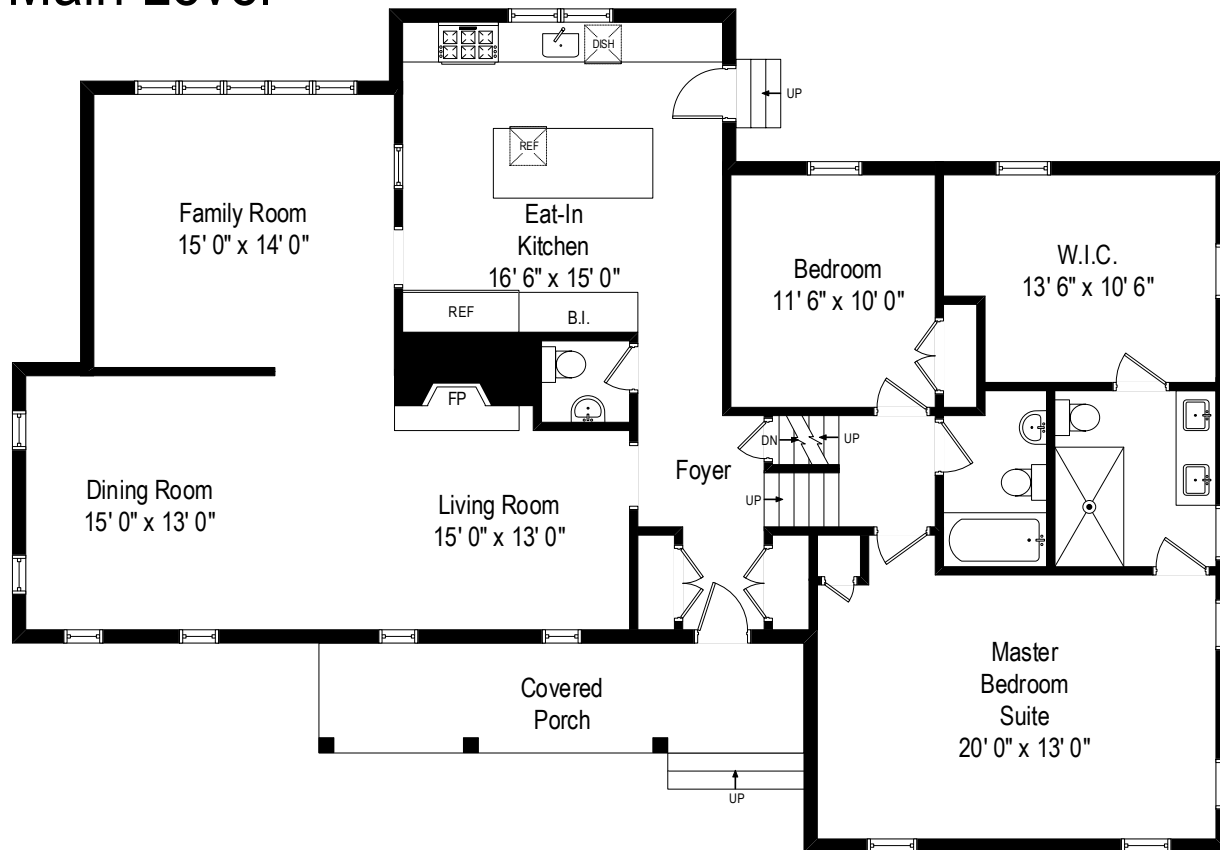

45 Ramona Court - New Rochelle, NY 10804

Main Level

All dimensions are approximate. This plan is for marketing purposes only.

45 Ramona Court - New Rochelle, NY 10804

Second Level

All dimensions are approximate. This plan is for marketing purposes only.

45 Ramona Court - New Rochelle, NY 10804

Lower Level

All dimensions are approximate. This plan is for marketing purposes only.

Lower Level

Second Level

Main Level

45 Ramona Court - New Rochelle, NY 10804