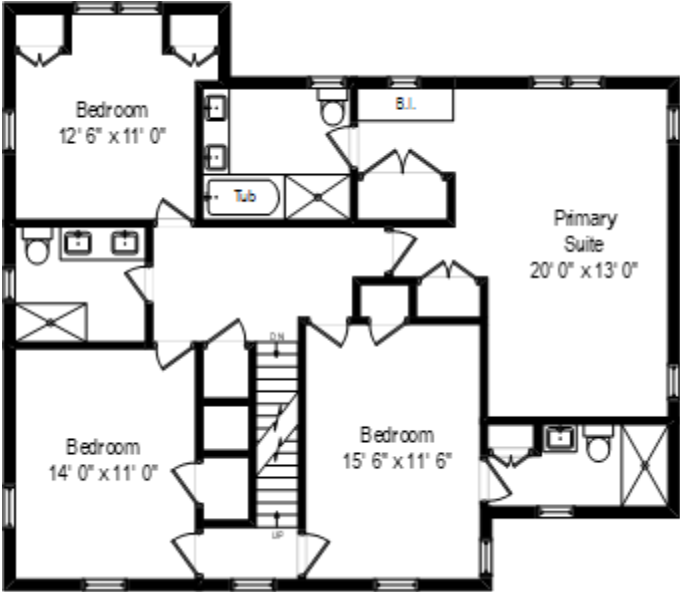

Finished Attic

All dimensions are approximate. This plan is for marketing purposes only.

95 Wappanocca Avenue - Rye, NY 10580

Lower Level

All dimensions are approximate. This plan is for marketing purposes only.

# Second Level