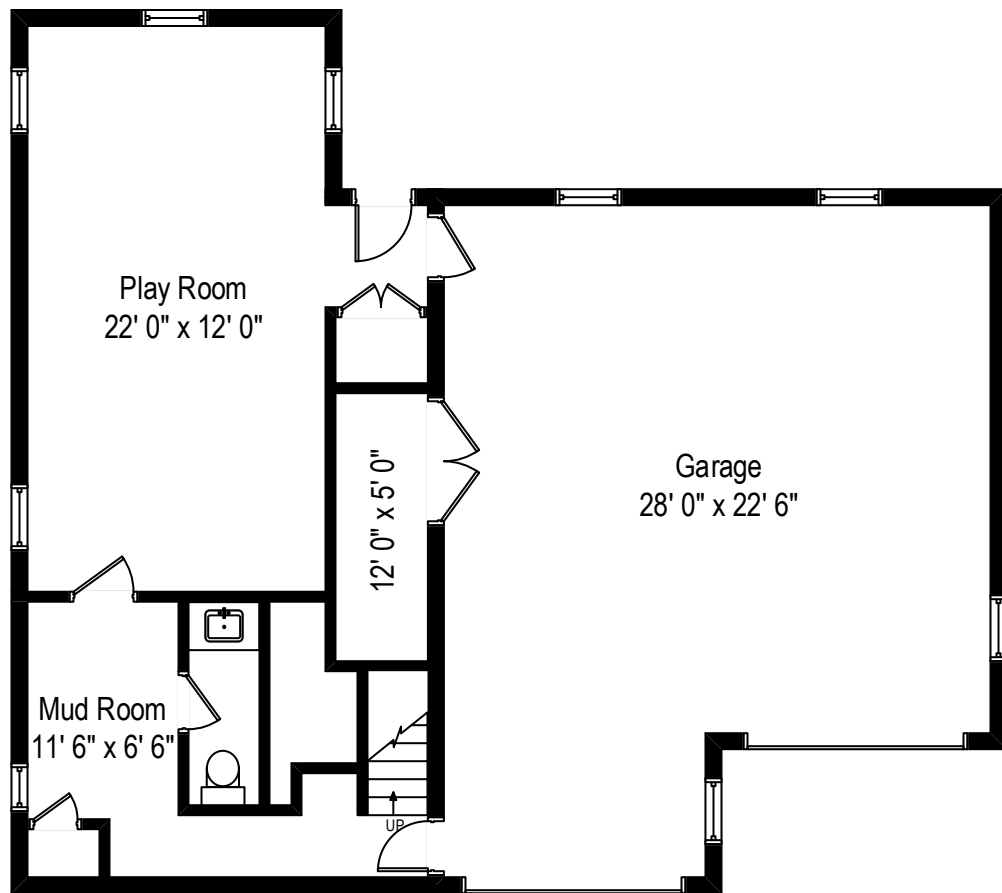

95 Wappanocca Avenue - Rye, NY 10580

First Level

95 Wappanocca Avenue - Rye, NY 10580

Second Level

All dimensions are approximate. This plan is for marketing purposes only.

95 Wappanocca Avenue - Rye, NY 10580

Finished Attic

All dimensions are approximate. This plan is for marketing purposes only.

95 Wappanocca Avenue - Rye, NY 10580

Lower Level

All dimensions are approximate. This plan is for marketing purposes only.