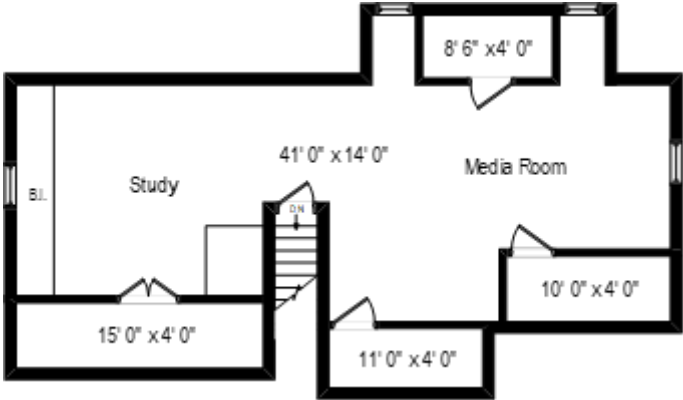

Finished Attic