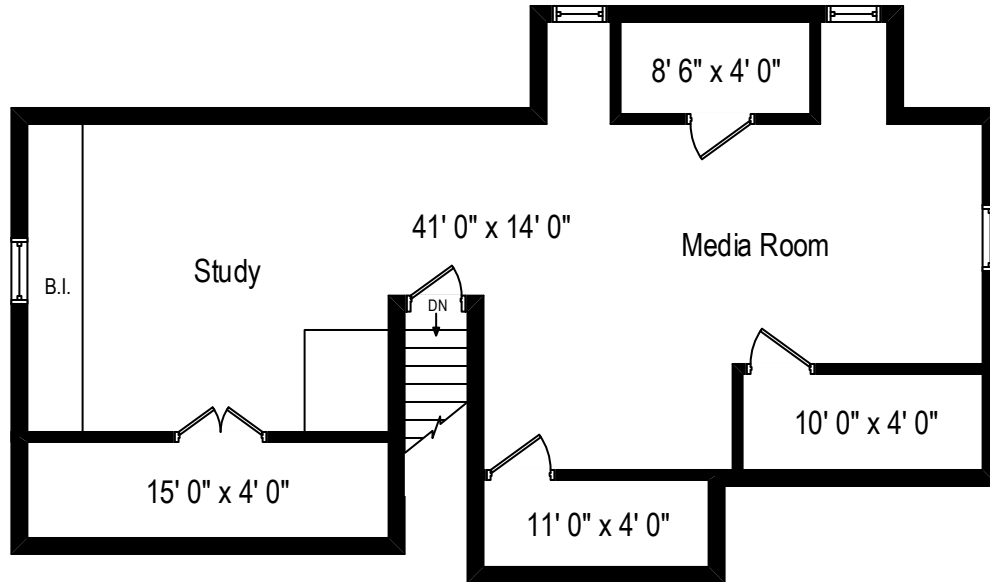

95 Wappanocca Avenue - Rye, NY 10580

First Level

95 Wappanocca Avenue - Rye, NY 10580

Second Level

All dimensions are approximate. This plan is for marketing purposes only.

95 Wappanocca Avenue - Rye, NY 10580

Finished Attic

All dimensions are approximate. This plan is for marketing purposes only.

95 Wappanocca Avenue - Rye, NY 10580

Lower Level

All dimensions are approximate. This plan is for marketing purposes only.