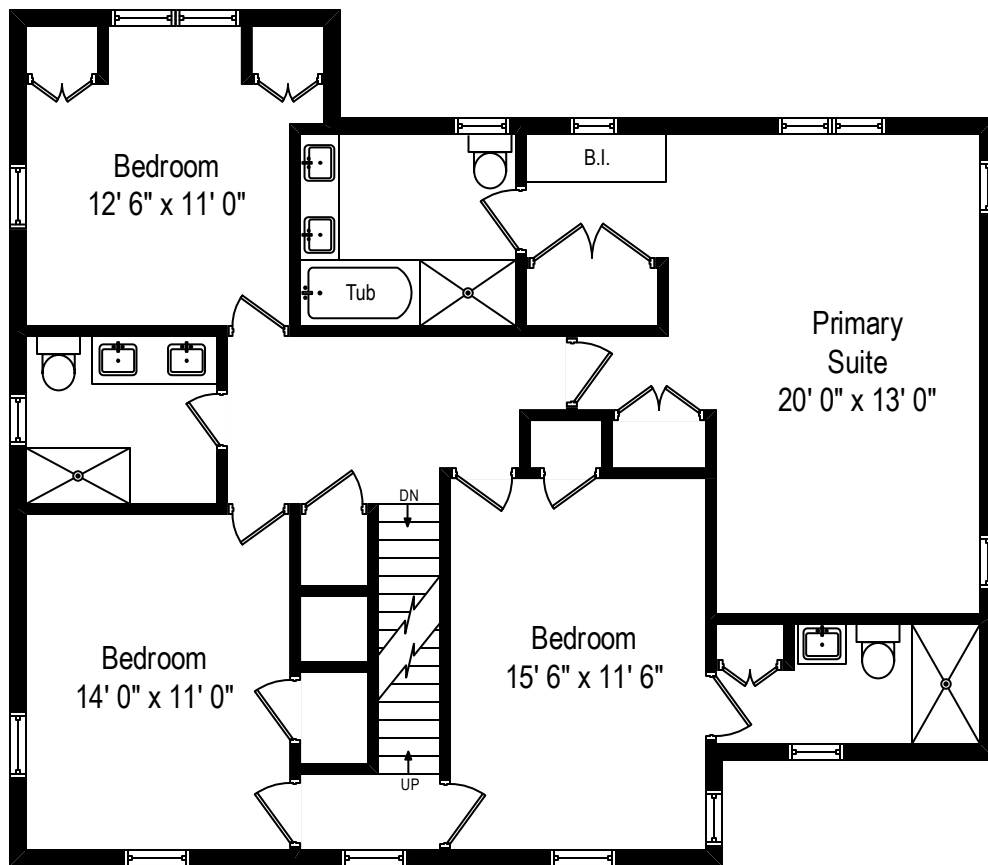

95 Wappanocca Avenue - Rye, NY 10580

First Level

95 Wappanocca Avenue - Rye, NY 10580

Second Level

All dimensions are approximate. This plan is for marketing purposes only.

95 Wappanocca Avenue - Rye, NY 10580

Finished Attic

All dimensions are approximate. This plan is for marketing purposes only.

95 Wappanocca Avenue - Rye, NY 10580

Lower Level

All dimensions are approximate. This plan is for marketing purposes only.

# Second Level