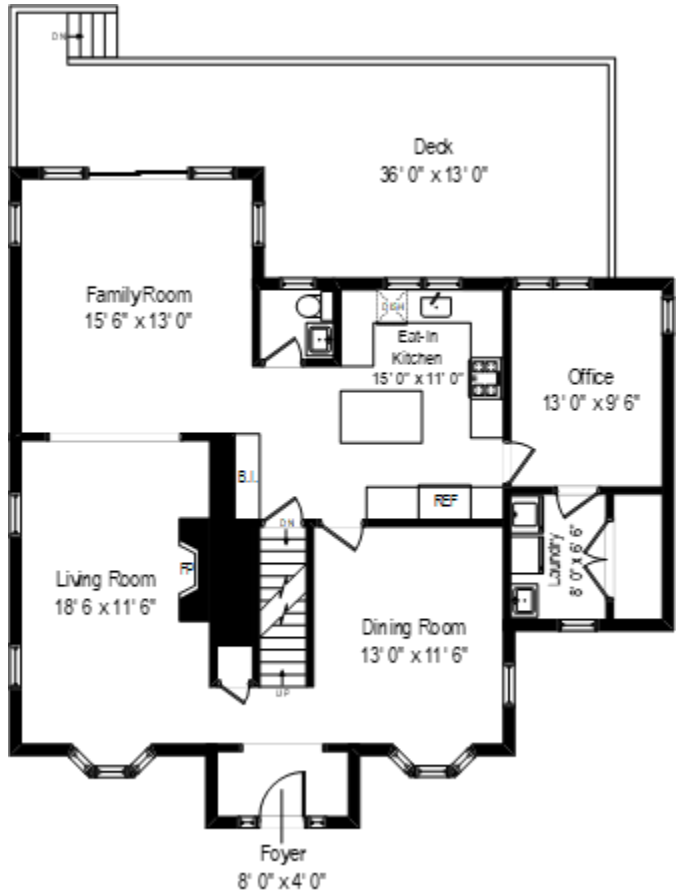

First Level