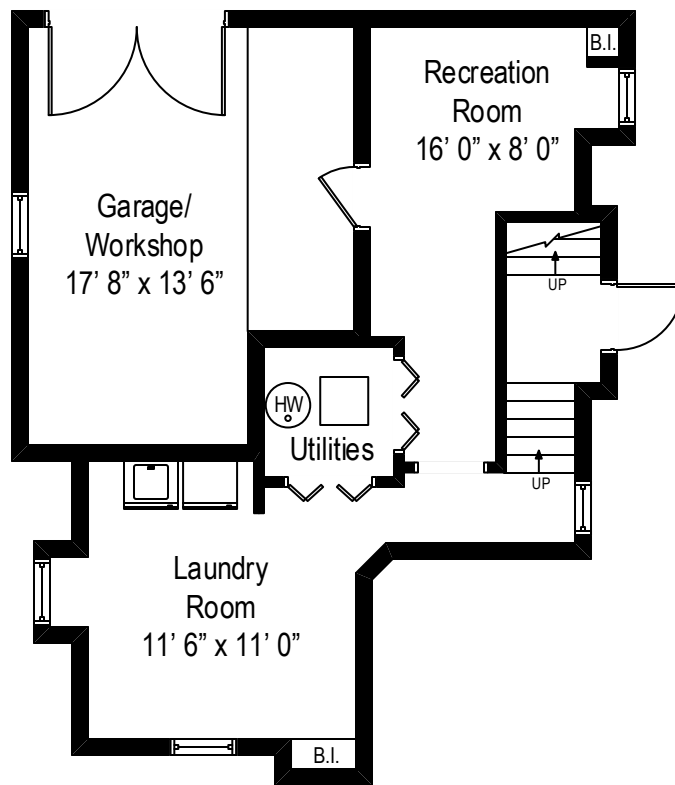

122 Wagner Avenue - Mamaroneck, NY 10543

First Level

All dimensions are approximate. This plan is for marketing purposes only.

122 Wagner Avenue - Mamaroneck, NY 10543

Second Level

All dimensions are approximate. This plan is for marketing purposes only.

122 Wagner Avenue - Mamaroneck, NY 10543

Third Level

122 Wagner Avenue - Mamaroneck, NY 10543

Lower Level

All dimensions are approximate. This plan is for marketing purposes only.

Second Level

Third Level

First Level