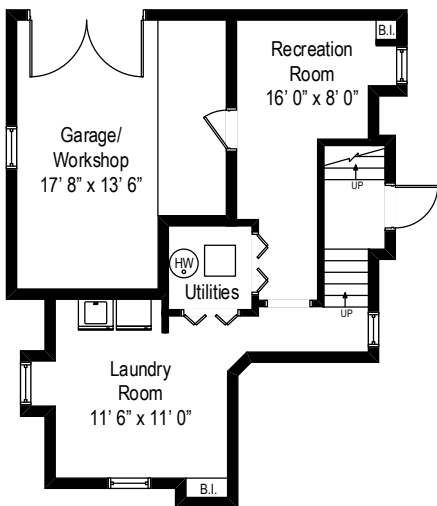

Lower Level

122 Wagner Avenue - Mamaroneck, NY 10543