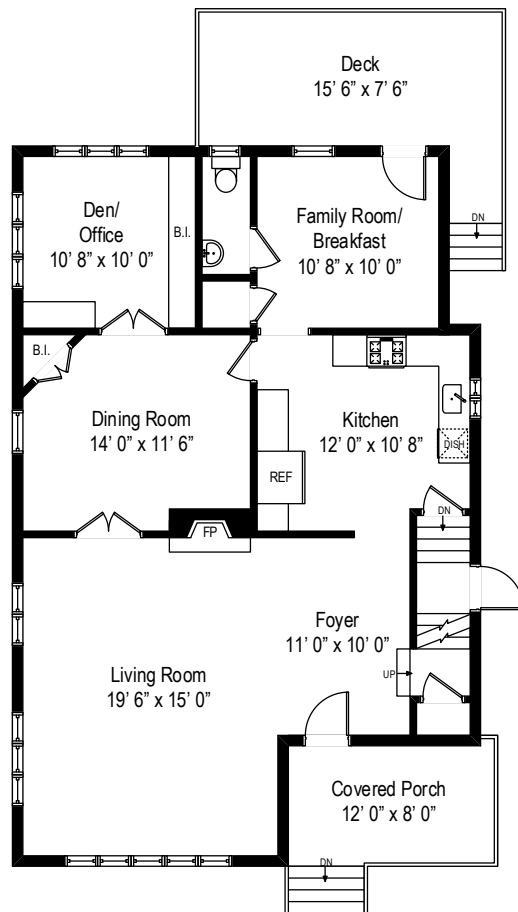

122 Wagner Avenue - Mamaroneck, NY 10543

First Level

All dimensions are approximate. This plan is for marketing purposes only.

122 Wagner Avenue - Mamaroneck, NY 10543

Second Level

All dimensions are approximate. This plan is for marketing purposes only.

122 Wagner Avenue - Mamaroneck, NY 10543

Third Level

122 Wagner Avenue - Mamaroneck, NY 10543

Lower Level

All dimensions are approximate. This plan is for marketing purposes only.

Second Level

Third Level

First Level