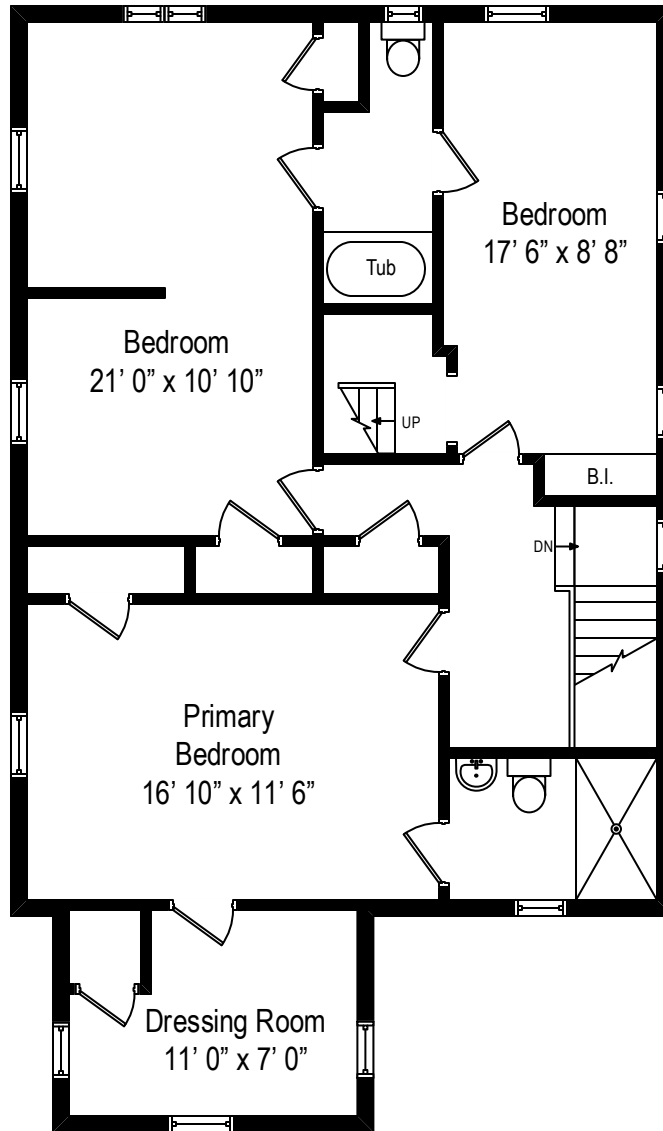

122 Wagner Avenue - Mamaroneck, NY 10543

First Level

All dimensions are approximate. This plan is for marketing purposes only.

122 Wagner Avenue - Mamaroneck, NY 10543

Second Level

All dimensions are approximate. This plan is for marketing purposes only.

122 Wagner Avenue - Mamaroneck, NY 10543

Third Level

122 Wagner Avenue - Mamaroneck, NY 10543

Lower Level

All dimensions are approximate. This plan is for marketing purposes only.

Second Level

Third Level

First Level