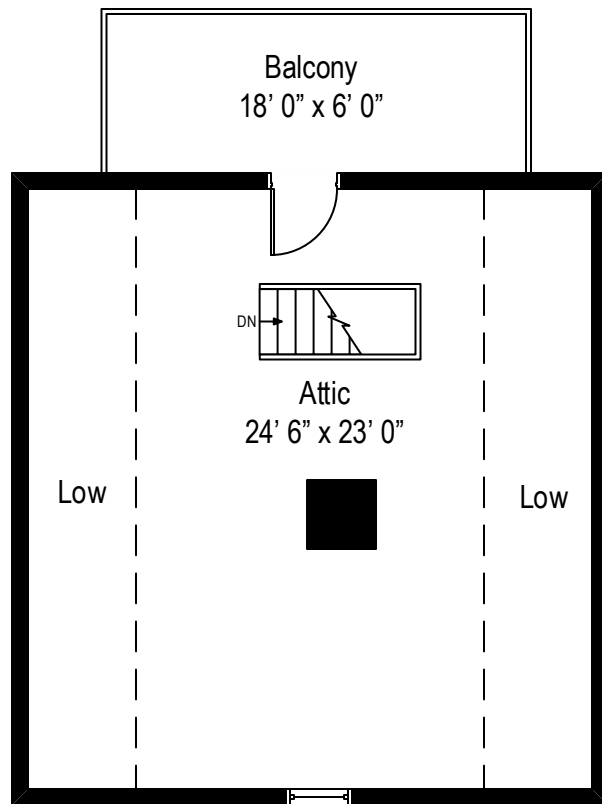

122 Wagner Avenue - Mamaroneck, NY 10543

First Level

All dimensions are approximate. This plan is for marketing purposes only.

122 Wagner Avenue - Mamaroneck, NY 10543

Second Level

All dimensions are approximate. This plan is for marketing purposes only.

122 Wagner Avenue - Mamaroneck, NY 10543

Third Level

122 Wagner Avenue - Mamaroneck, NY 10543

Lower Level

All dimensions are approximate. This plan is for marketing purposes only.

Second Level

Third Level

First Level