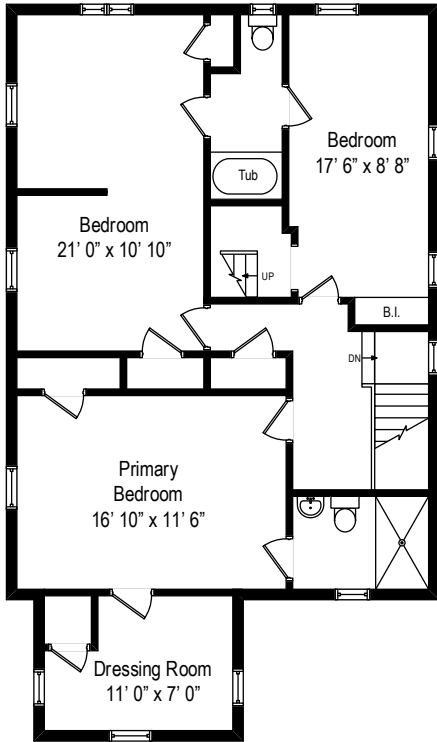

122 Wagner Avenue - Mamaroneck, NY 10543

First Level

All dimensions are approximate. This plan is for marketing purposes only.

122 Wagner Avenue - Mamaroneck, NY 10543

Second Level

All dimensions are approximate. This plan is for marketing purposes only.

122 Wagner Avenue - Mamaroneck, NY 10543

Third Level

122 Wagner Avenue - Mamaroneck, NY 10543

Lower Level

All dimensions are approximate. This plan is for marketing purposes only.

Second Level

Third Level

First Level