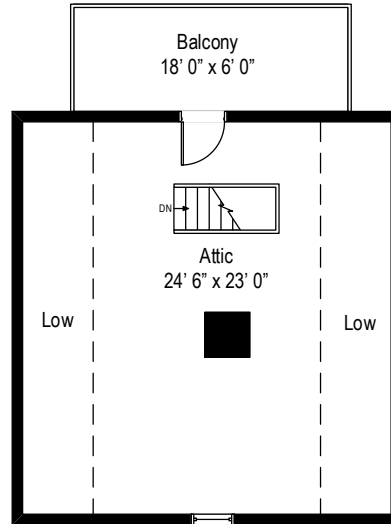

122 Wagner Avenue - Mamaroneck, NY 10543

First Level

All dimensions are approximate. This plan is for marketing purposes only.

122 Wagner Avenue - Mamaroneck, NY 10543

Second Level

All dimensions are approximate. This plan is for marketing purposes only.

122 Wagner Avenue - Mamaroneck, NY 10543

Third Level

122 Wagner Avenue - Mamaroneck, NY 10543

Lower Level

All dimensions are approximate. This plan is for marketing purposes only.

Second Level

Third Level

First Level